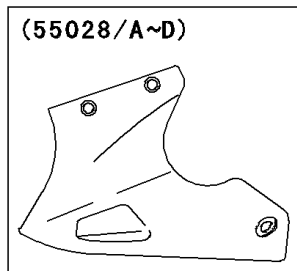

2001 Ninja® 250R PARTS DIAGRAM

Cowling Lower

F2872

WD

WD

WOD

(55028)	Ebony
(55028A)	Ebony
(55028B)	Violet
(55028C)	Silver
(55028D)	Gray

2001 Ninja® 250R PARTS LIST