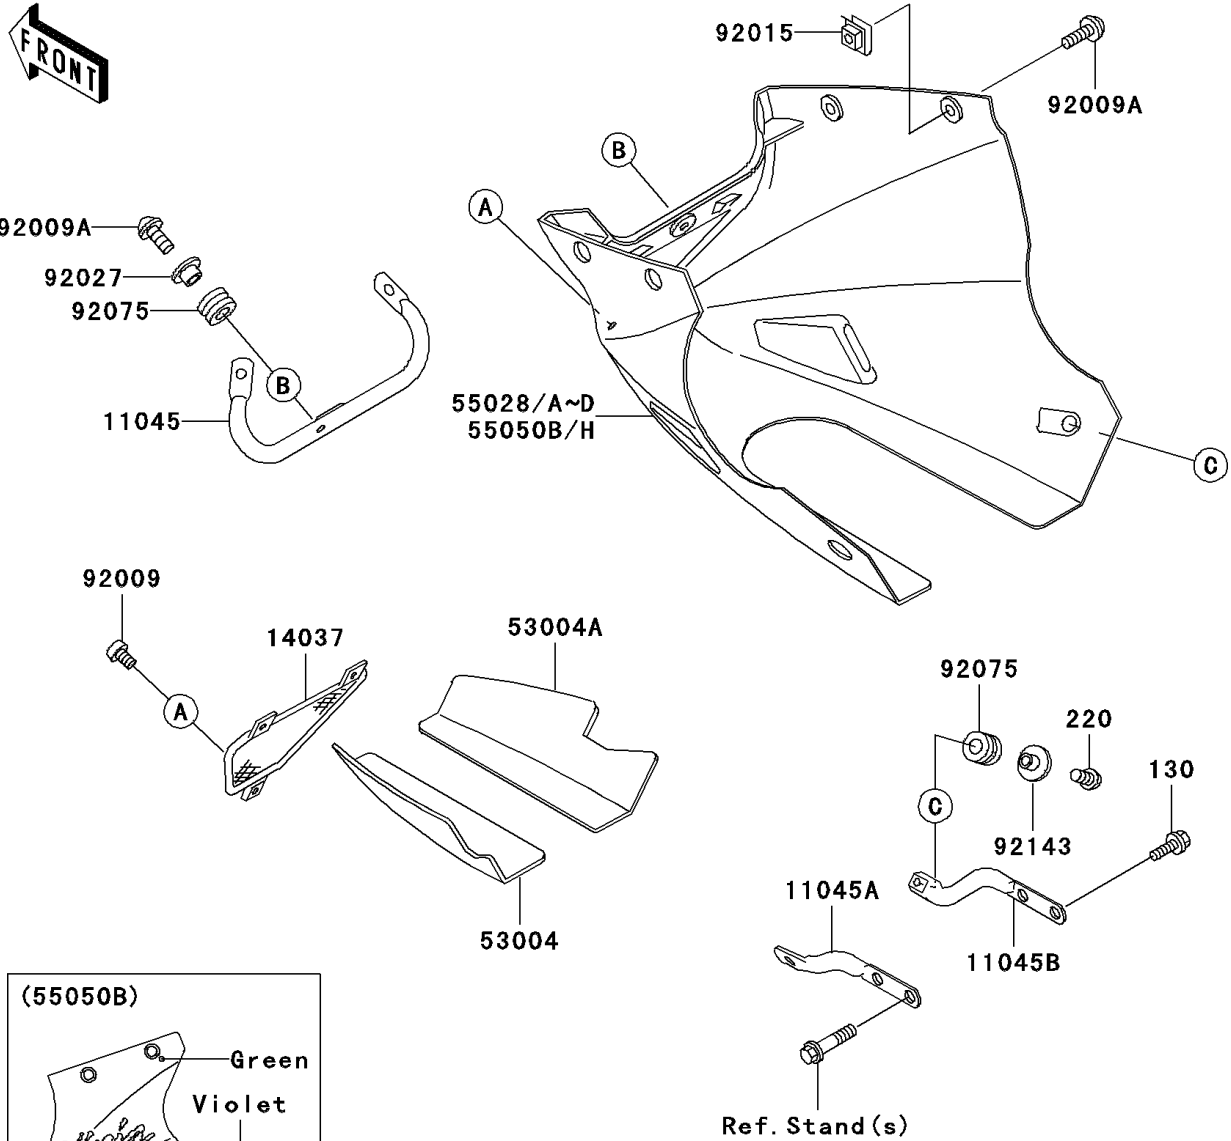

2001 Ninja® 250R PARTS DIAGRAM

Cowling Lower

F2872

WD

WD

WOD

(55028)	Ebony
(55028A)	Ebony
(55028B)	Violet
(55028C)	Silver
(55028D)	Gray

2001 Ninja® 250R PARTS LIST

Cowling Lowers

ITEM NAME	PART NUMBER	QUANTITY
BRACKET,LOWER COWLING,FR (Ref # 11045)	11045-1861	1
BRACKET,LOWER COWLING,RR,LH (Ref # 11045A)	11045-1864	1
BRACKET,LOWER COWLING,RR,RH (Ref # 11045B)	11045-1865	1
SCREEN (Ref # 14037)	14037-1094	1
MAT,LOWER COWLING,LH (Ref # 53004)	53004-1053	1
MAT,LOWER COWLING,RH (Ref # 53004A)	53004-1054	1
COWLING-ASSY.,LWR,GREEN/VIOLET (Ref # 55050B)	55050-5202-Q4	1
COWLING-ASSY.,LWR,EBONY/RED (Ref # 55050H)	55050-5403-J3	1
BOLT-FLANGED,6X14,BLACK (Ref # 130)	130J0614	1
SCREW-PAN-CROSS (Ref # 220)	220F0620	2
SCREW,5X16,BLACK (Ref # 92009)	92009-1654	1
SCREW,6X18 (Ref # 92009A)	92009-1663	5
NUT,6MM (Ref # 92015)	92015-1602	4
COLLAR,L=9.1,BLACK (Ref # 92027)	92027-1935	1
DAMPER (Ref # 92075)	92075-1634	3
COLLAR,BLACK (Ref # 92143)	92143-1226	2