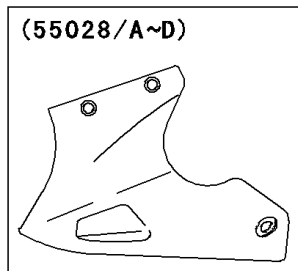

2001 Ninja® 250R PARTS DIAGRAM

Cowling Lower

F2872

WD

WD

WOD

(55028)	Ebony
(55028A)	Ebony
(55028B)	Violet
(55028C)	Silver
(55028D)	Gray

2001 Ninja® 250R PARTS LIST