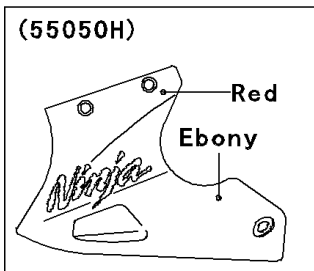

2001 Ninja® 250R PARTS DIAGRAM

Cowling Lower

F2872

WD

WD

WOD

(55028)	Ebony
(55028A)	Ebony
(55028B)	Violet
(55028C)	Silver
(55028D)	Gray

2001 Ninja® 250R PARTS LIST

Cowling Lowers

ITEM NAME	PART NUMBER	QUANTITY
BRACKET,LOWER COWLING,FR (Ref # 11045)	11045-1861	1
BRACKET,LOWER COWLING,RR,LH (Ref # 11045A)	11045-1864	1
BRACKET,LOWER COWLING,RR,RH (Ref # 11045B)	11045-1865	1
SCREEN (Ref # 14037)	14037-1094	1
MAT,LOWER COWLING,LH (Ref # 53004)	53004-1053	1
MAT,LOWER COWLING,RH (Ref # 53004A)	53004-1054	1
COWLING-ASSY.,LWR,GREEN/VIOLET (Ref # 55050B)	55050-5202-Q4	1
COWLING-ASSY.,LWR,EBONY/RED (Ref # 55050H)	55050-5403-J3	1
BOLT-FLANGED,6X14,BLACK (Ref # 130)	130J0614	1
SCREW-PAN-CROSS (Ref # 220)	220F0620	2
SCREW,5X16,BLACK (Ref # 92009)	92009-1654	1
SCREW,6X18 (Ref # 92009A)	92009-1663	5
NUT,6MM (Ref # 92015)	92015-1602	4
COLLAR,L=9.1,BLACK (Ref # 92027)	92027-1935	1
DAMPER (Ref # 92075)	92075-1634	3
COLLAR,BLACK (Ref # 92143)	92143-1226	2