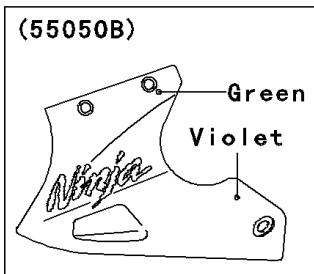

2001 Ninja® 250R PARTS DIAGRAM

Cowling Lower

F2872

WD

WD

WOD

(55028)	Ebony
(55028A)	Ebony
(55028B)	Violet
(55028C)	Silver
(55028D)	Gray

2001 Ninja® 250R PARTS LIST

Cowling Lowers

ITEM NAME	PART NUMBER	QUANTITY
BRACKET,LOWER COWLING,FR (Ref # 11045)	11045-1861	1
BRACKET,LOWER COWLING,RR,LH (Ref # 11045A)	11045-1864	1
BRACKET,LOWER COWLING,RR,RH (Ref # 11045B)	11045-1865	1
SCREEN (Ref # 14037)	14037-1094	1
MAT,LOWER COWLING,LH (Ref # 53004)	53004-1053	1
MAT,LOWER COWLING,RH (Ref # 53004A)	53004-1054	1
COWLING-ASSY.,LWR,GREEN/VIOLET (Ref # 55050B)	55050-5202-Q4	1
COWLING-ASSY.,LWR,EBONY/RED (Ref # 55050H)	55050-5403-J3	1
BOLT-FLANGED,6X14,BLACK (Ref # 130)	130J0614	1
SCREW-PAN-CROSS (Ref # 220)	220F0620	2
SCREW,5X16,BLACK (Ref # 92009)	92009-1654	1
SCREW,6X18 (Ref # 92009A)	92009-1663	5
NUT,6MM (Ref # 92015)	92015-1602	4
COLLAR,L=9.1,BLACK (Ref # 92027)	92027-1935	1
DAMPER (Ref # 92075)	92075-1634	3
COLLAR,BLACK (Ref # 92143)	92143-1226	2