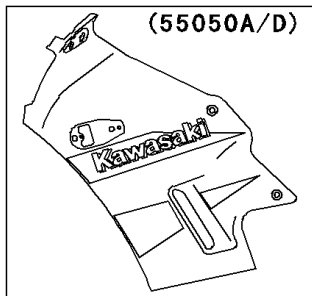

2005 Ninja® 250R PARTS DIAGRAM

Cowling

F2871

(55050A)	Green
(55050D)	Red

(55051)	Green
(55051A)	Yellow
(55051B)	Blue
(55051C)	Green

(55052)	Blue
(55052A)	Silver
(55052B)	Yellow
(55052C)	Blue
(55052D)	Ebony
(55052E)	Silver