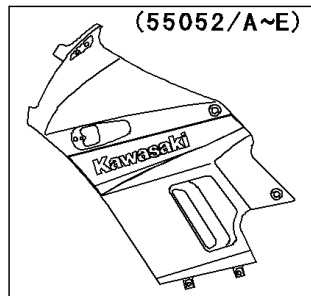

2005 Ninja® 250R PARTS DIAGRAM

Cowling

F2871

(55050A)	Green
(55050D)	Red

(55051)	Green
(55051A)	Yellow
(55051B)	Blue
(55051C)	Green

(55052)	Blue
(55052A)	Silver
(55052B)	Yellow
(55052C)	Blue
(55052D)	Ebony
(55052E)	Silver

WD