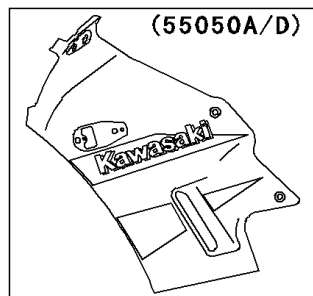

2005 Ninja® 250R PARTS DIAGRAM

Cowling

F2871

(55050A)	Green
(55050D)	Red

(55051)	Green
(55051A)	Yellow
(55051B)	Blue
(55051C)	Green

(55052)	Blue
(55052A)	Silver
(55052B)	Yellow
(55052C)	Blue
(55052D)	Ebony
(55052E)	Silver