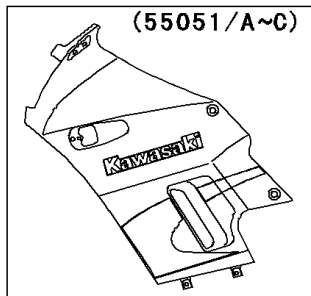

2005 Ninja® 250R PARTS DIAGRAM

Cowling

F2871

(55050A)	Green
(55050D)	Red

(55051)	Green
(55051A)	Yellow
(55051B)	Blue
(55051C)	Green

(55052)	Blue
(55052A)	Silver
(55052B)	Yellow
(55052C)	Blue
(55052D)	Ebony
(55052E)	Silver

WD

WD

WD

2005 Ninja® 250R PARTS LIST

Cowling

ITEM NAME	PART NUMBER	QUANTITY
CAP,RADIATOR COVER (Ref # 11012)	11012-1587	1
BRACKET,COWLING STAY (Ref # 11046)	11046-1289	1
COVER,RADIATOR,LH,EBONY (Ref # 14024B)	14024-1580-IG	1
COVER,RADIATOR,LH,M.N.BLUE (Ref # 14024C)	14024-1580-KQ	1
COVER,RADIATOR,LH,G.SILVER (Ref # 14024D)	14024-1580-X1	1
COVER,RADIATOR,RH,EBONY (Ref # 14024J)	14024-1581-IG	1
COVER,RADIATOR,RH,M.N.BLUE (Ref # 14024K)	14024-1581-KQ	1
COVER,RADIATOR,RH,G.SILVER (Ref # 14024L)	14024-1581-X1	1
WINDSHIELD (Ref # 39154)	39154-1083	1
COWLING-ASSY,UPP,M.N.BLUE (Ref # 55052C)	55052-5155-KQ	1
COWLING-ASSY,UPP,EBONY (Ref # 55052D)	55052-5156-IG	1
COWLING-ASSY,UPP,G.SILVER (Ref # 55052E)	55052-5157-X1	1
BOLT-SOCKET,8X40,BLACK (Ref # 120)	120S0840	2
BOLT-FLANGED (Ref # 130)	130J0610	2
MIRROR-ASSY,LH (Ref # 56001)	56001-1337	1
MIRROR-ASSY,RH (Ref # 56001A)	56001-1338	1
SCREW,5X12 (Ref # 92009)	92009-1652	6
NUT,CAP,8MM,BLACK (Ref # 92015)	92015-1174	1
NUT,5MM,COWLING (Ref # 92015A)	92015-1343	6
NUT,6MM (Ref # 92015B)	92015-1602	4
WASHER,NYLON,5.3X11.5X1.5 (Ref # 92022)	92022-1521	6
PLUG (Ref # 92066)	92066-1312	2
DAMPER (Ref # 92075)	92075-1067	2
DAMPER (Ref # 92075A)	92075-1634	4
COLLAR,BLACK (Ref # 92143)	92143-1226	4
BOLT,SOCKET,6X18 (Ref # 92150)	92150-1553	4
DAMPER,MIRROR,LH (Ref # 92160)	92160-1060	1
DAMPER,MIRROR,RH (Ref # 92160A)	92160-1061	1
SCREW,6X18 (Ref # 92172)	92172-0002	4