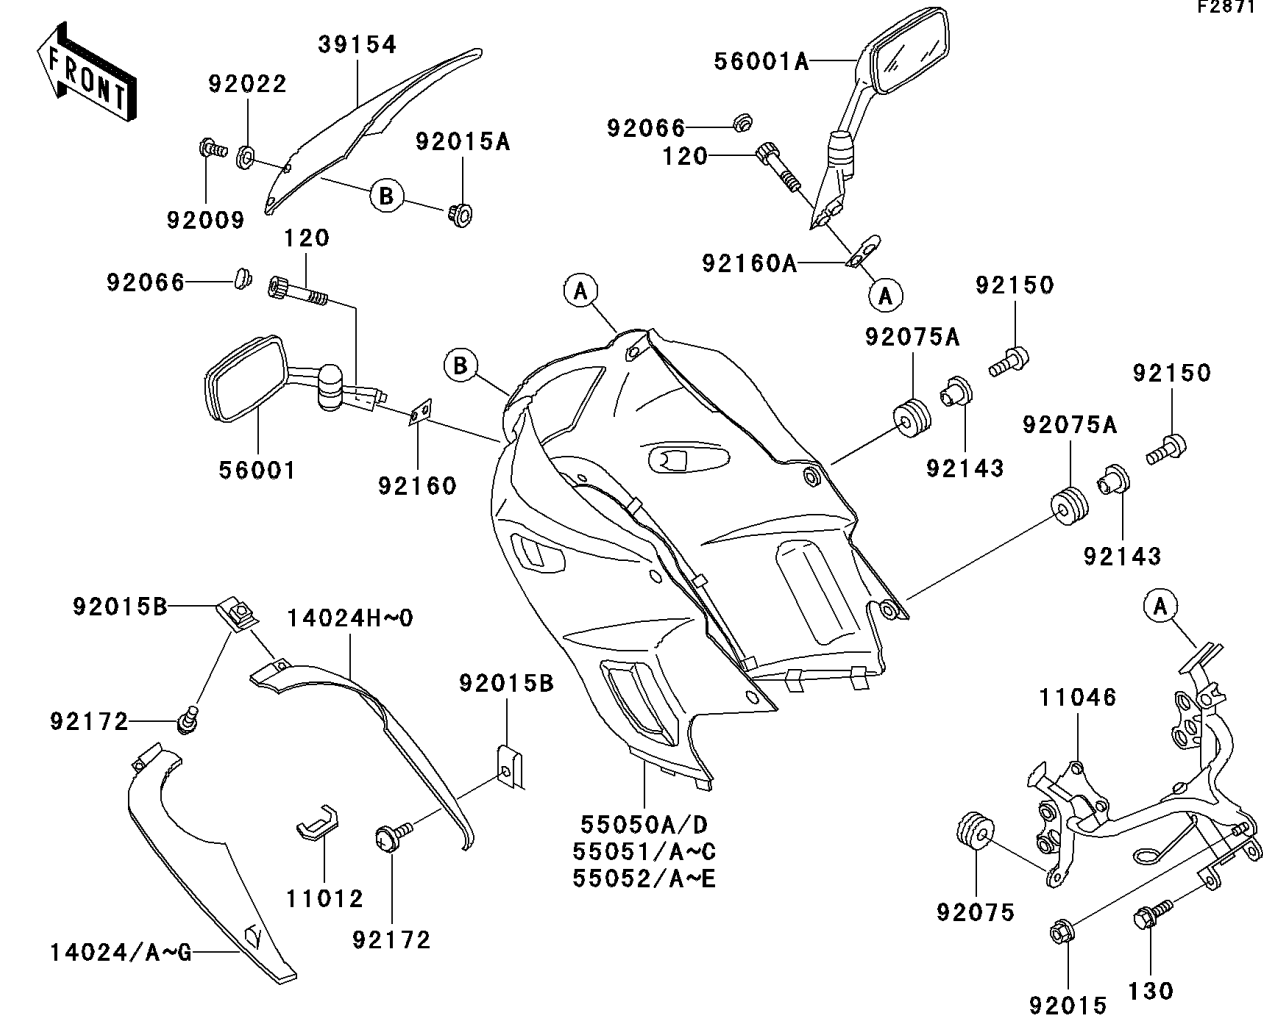

2005 Ninja® 250R PARTS DIAGRAM

Cowling

F2871

(55050A)	Green
(55050D)	Red

(55051)	Green
(55051A)	Yellow
(55051B)	Blue
(55051C)	Green

(55052)	Blue
(55052A)	Silver
(55052B)	Yellow
(55052C)	Blue
(55052D)	Ebony
(55052E)	Silver

WD

WD

WD

2005 Ninja® 250R PARTS LIST

Cowling

ITEM NAME	PART NUMBER	QUANTITY
CAP,RADIATOR COVER (Ref # 11012)	11012-1587	1
BRACKET,COWLING STAY (Ref # 11046)	11046-1289	1
COVER,RADIATOR,LH,EBONY (Ref # 14024B)	14024-1580-IG	1
COVER,RADIATOR,LH,M.N.BLUE (Ref # 14024C)	14024-1580-KQ	1
COVER,RADIATOR,LH,G.SILVER (Ref # 14024D)	14024-1580-X1	1
COVER,RADIATOR,RH,EBONY (Ref # 14024J)	14024-1581-IG	1
COVER,RADIATOR,RH,M.N.BLUE (Ref # 14024K)	14024-1581-KQ	1
COVER,RADIATOR,RH,G.SILVER (Ref # 14024L)	14024-1581-X1	1
WINDSHIELD (Ref # 39154)	39154-1083	1
COWLING-ASSY,UPP,M.N.BLUE (Ref # 55052C)	55052-5155-KQ	1
COWLING-ASSY,UPP,EBONY (Ref # 55052D)	55052-5156-IG	1
COWLING-ASSY,UPP,G.SILVER (Ref # 55052E)	55052-5157-X1	1
BOLT-SOCKET,8X40,BLACK (Ref # 120)	120S0840	1
BOLT-FLANGED (Ref # 130)	130J0610	1
MIRROR-ASSY,LH (Ref # 56001)	56001-1337	1
MIRROR-ASSY,RH (Ref # 56001A)	56001-1338	1
SCREW,5X12 (Ref # 92009)	92009-1652	1
NUT,CAP,8MM,BLACK (Ref # 92015)	92015-1174	1
NUT,5MM,COWLING (Ref # 92015A)	92015-1343	1
NUT,6MM (Ref # 92015B)	92015-1602	1
WASHER,NYLON,5.3X11.5X1.5 (Ref # 92022)	92022-1521	1
PLUG (Ref # 92066)	92066-1312	1
DAMPER (Ref # 92075)	92075-1067	1
DAMPER (Ref # 92075A)	92075-1634	1
COLLAR,BLACK (Ref # 92143)	92143-1226	1
BOLT,SOCKET,6X18 (Ref # 92150)	92150-1553	1
DAMPER,MIRROR,LH (Ref # 92160)	92160-1060	1
DAMPER,MIRROR,RH (Ref # 92160A)	92160-1061	1
SCREW,6X18 (Ref # 92172)	92172-0002	1