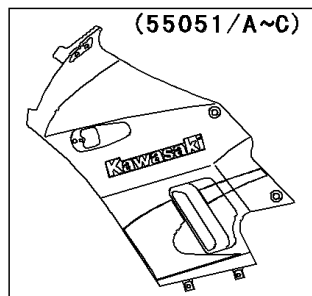

2005 Ninja® 250R PARTS DIAGRAM

Cowling

F2871

(55050A)	Green
(55050D)	Red

(55051)	Green
(55051A)	Yellow
(55051B)	Blue
(55051C)	Green

(55052)	Blue
(55052A)	Silver
(55052B)	Yellow
(55052C)	Blue
(55052D)	Ebony
(55052E)	Silver

WD

WD

WD

2005 Ninja® 250R PARTS LIST

Cowling

ITEM NAME	PART NUMBER	QUANTITY
CAP,RADIATOR COVER (Ref # 11012)	11012-1587	1
BRACKET,COWLING STAY (Ref # 11046)	11046-1289	1
COVER,RADIATOR,LH,EBONY (Ref # 14024B)	14024-1580-IG	1
COVER,RADIATOR,LH,M.N.BLUE (Ref # 14024C)	14024-1580-KQ	1
COVER,RADIATOR,LH,G.SILVER (Ref # 14024D)	14024-1580-X1	1
COVER,RADIATOR,RH,EBONY (Ref # 14024J)	14024-1581-IG	1
COVER,RADIATOR,RH,M.N.BLUE (Ref # 14024K)	14024-1581-KQ	1
COVER,RADIATOR,RH,G.SILVER (Ref # 14024L)	14024-1581-X1	1
WINDSHIELD (Ref # 39154)	39154-1083	1
COWLING-ASSY,UPP,M.N.BLUE (Ref # 55052C)	55052-5155-KQ	1
COWLING-ASSY,UPP,EBONY (Ref # 55052D)	55052-5156-IG	1
COWLING-ASSY,UPP,G.SILVER (Ref # 55052E)	55052-5157-X1	1
BOLT-SOCKET,8X40,BLACK (Ref # 120)	120S0840	1
BOLT-FLANGED (Ref # 130)	130J0610	1
MIRROR-ASSY,LH (Ref # 56001)	56001-1337	1
MIRROR-ASSY,RH (Ref # 56001A)	56001-1338	1
SCREW,5X12 (Ref # 92009)	92009-1652	1
NUT,CAP,8MM,BLACK (Ref # 92015)	92015-1174	1
NUT,5MM,COWLING (Ref # 92015A)	92015-1343	1
NUT,6MM (Ref # 92015B)	92015-1602	1
WASHER,NYLON,5.3X11.5X1.5 (Ref # 92022)	92022-1521	1
PLUG (Ref # 92066)	92066-1312	1
DAMPER (Ref # 92075)	92075-1067	1
DAMPER (Ref # 92075A)	92075-1634	1
COLLAR,BLACK (Ref # 92143)	92143-1226	1
BOLT,SOCKET,6X18 (Ref # 92150)	92150-1553	1
DAMPER,MIRROR,LH (Ref # 92160)	92160-1060	1
DAMPER,MIRROR,RH (Ref # 92160A)	92160-1061	1
SCREW,6X18 (Ref # 92172)	92172-0002	1