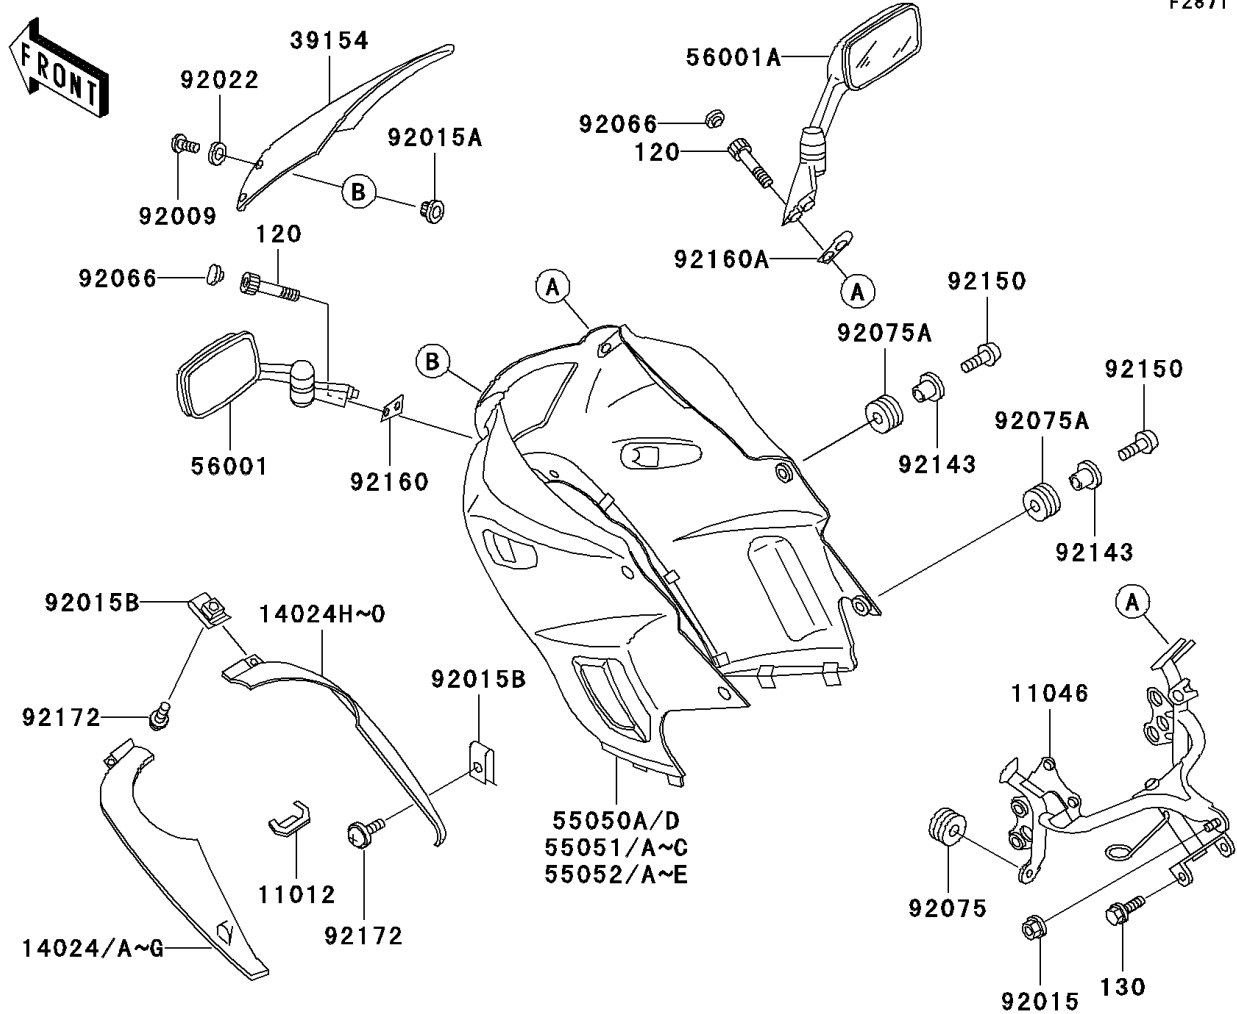

2005 Ninja® 250R PARTS DIAGRAM

Cowling

F2871

(55050A)	Green
(55050D)	Red

(55051)	Green
(55051A)	Yellow
(55051B)	Blue
(55051C)	Green

(55052)	Blue
(55052A)	Silver
(55052B)	Yellow
(55052C)	Blue
(55052D)	Ebony
(55052E)	Silver

WD

WD

WD

2005 Ninja® 250R PARTS LIST

Cowling

ITEM NAME	PART NUMBER	QUANTITY
CAP,RADIATOR COVER (Ref # 11012)	11012-1587	1
BRACKET,COWLING STAY (Ref # 11046)	11046-1289	1
COVER,RADIATOR,LH,EBONY (Ref # 14024B)	14024-1580-IG	1
COVER,RADIATOR,LH,M.N.BLUE (Ref # 14024C)	14024-1580-KQ	1
COVER,RADIATOR,LH,G.SILVER (Ref # 14024D)	14024-1580-X1	1
COVER,RADIATOR,RH,EBONY (Ref # 14024J)	14024-1581-IG	1
COVER,RADIATOR,RH,M.N.BLUE (Ref # 14024K)	14024-1581-KQ	1
COVER,RADIATOR,RH,G.SILVER (Ref # 14024L)	14024-1581-X1	1
WINDSHIELD (Ref # 39154)	39154-1083	1
COWLING-ASSY,UPP,M.N.BLUE (Ref # 55052C)	55052-5155-KQ	1
COWLING-ASSY,UPP,EBONY (Ref # 55052D)	55052-5156-IG	1
COWLING-ASSY,UPP,G.SILVER (Ref # 55052E)	55052-5157-X1	1
BOLT-SOCKET,8X40,BLACK (Ref # 120)	120S0840	2
BOLT-FLANGED (Ref # 130)	130J0610	2
MIRROR-ASSY,LH (Ref # 56001)	56001-1337	1
MIRROR-ASSY,RH (Ref # 56001A)	56001-1338	1
SCREW,5X12 (Ref # 92009)	92009-1652	6
NUT,CAP,8MM,BLACK (Ref # 92015)	92015-1174	1
NUT,5MM,COWLING (Ref # 92015A)	92015-1343	6
NUT,6MM (Ref # 92015B)	92015-1602	4
WASHER,NYLON,5.3X11.5X1.5 (Ref # 92022)	92022-1521	6
PLUG (Ref # 92066)	92066-1312	2
DAMPER (Ref # 92075)	92075-1067	2
DAMPER (Ref # 92075A)	92075-1634	4
COLLAR,BLACK (Ref # 92143)	92143-1226	4
BOLT,SOCKET,6X18 (Ref # 92150)	92150-1553	4
DAMPER,MIRROR,LH (Ref # 92160)	92160-1060	1
DAMPER,MIRROR,RH (Ref # 92160A)	92160-1061	1
SCREW,6X18 (Ref # 92172)	92172-0002	4