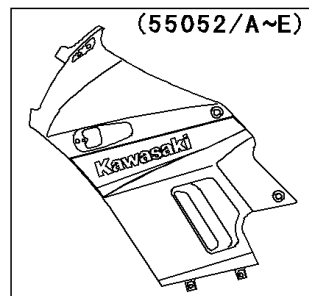

2005 Ninja® 250R PARTS DIAGRAM

Cowling

F2871

(55050A)	Green
(55050D)	Red

(55051)	Green
(55051A)	Yellow
(55051B)	Blue
(55051C)	Green

(55052)	Blue
(55052A)	Silver
(55052B)	Yellow
(55052C)	Blue
(55052D)	Ebony
(55052E)	Silver

WD

WD

WD