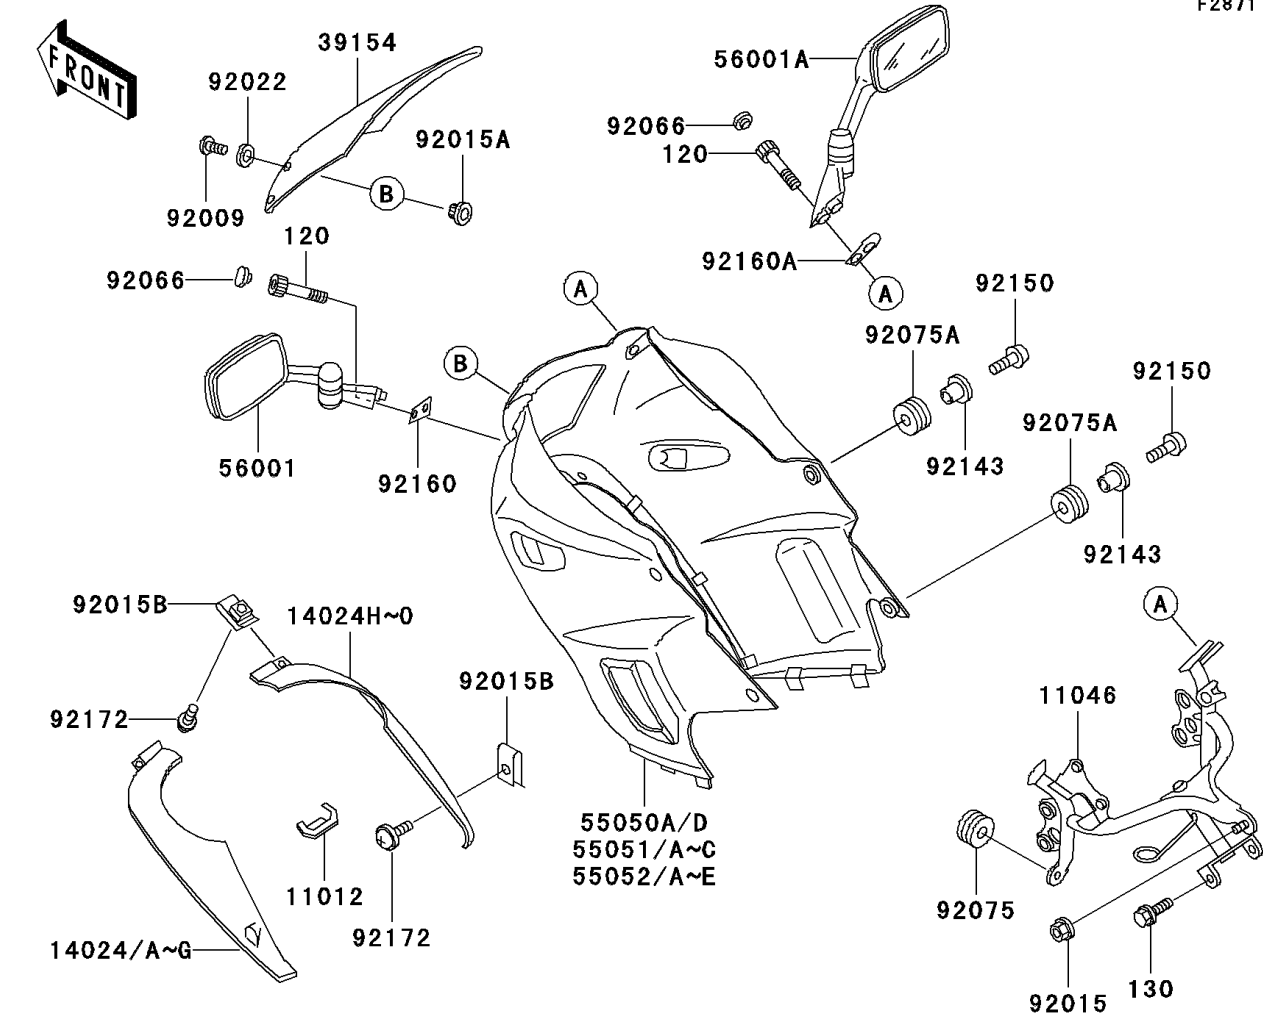

## 2003 Ninja® 250R PARTS DIAGRAM

Cowling

F2871

(55050A)	Green
(55050D)	Red

(55051)	Green
(55051A)	Yellow
(55051B)	Blue
(55051C)	Green

(55052)	Blue
(55052A)	Silver
(55052B)	Yellow
(55052C)	Blue
(55052D)	Ebony
(55052E)	Silver

## 2003 Ninja® 250R PARTS LIST

### Cowling

ITEM NAME	PART NUMBER	QUANTITY
CAP,RADIATOR COVER (Ref # 11012)	11012-1587	1
BRACKET,COWLING STAY (Ref # 11046)	11046-1289	1
COVER,RADIATOR,LH,M.S.BLUE (Ref # 14024A)	14024-1580-GW	1
COVER,RADIATOR,LH,P.C.YELLOW (Ref # 14024E)	14024-1580-1B	1
COVER,RADIATOR,LH,L.GREEN (Ref # 14024G)	14024-1580-7F	1
COVER,RADIATOR,RH,M.S.BLUE (Ref # 14024I)	14024-1581-GW	1
COVER,RADIATOR,RH,P.C.YELLOW (Ref # 14024M)	14024-1581-1B	1
COVER,RADIATOR,RH,L.GREEN (Ref # 14024O)	14024-1581-7F	1
WINDSHIELD (Ref # 39154)	39154-1083	1
COWLING-ASSY,UPP,P.C.YELLOW (Ref # 55051A)	55051-5102-1B	1
COWLING-ASSY,UPP,M.S.BLUE (Ref # 55051B)	55051-5292-GW	1
COWLING-ASSY,UPP,L.GREEN (Ref # 55051C)	55051-5294-7F	1
BOLT-SOCKET,8X40,BLACK (Ref # 120)	120S0840	1
BOLT-FLANGED (Ref # 130)	130J0610	1
MIRROR-ASSY,LH (Ref # 56001)	56001-1337	1
MIRROR-ASSY,RH (Ref # 56001A)	56001-1338	1
SCREW,5X12 (Ref # 92009)	92009-1652	1
NUT,CAP,8MM,BLACK (Ref # 92015)	92015-1174	1
NUT,5MM,COWLING (Ref # 92015A)	92015-1343	1
NUT,6MM (Ref # 92015B)	92015-1602	1
WASHER,NYLON,5.3X11.5X1.5 (Ref # 92022)	92022-1521	1
PLUG (Ref # 92066)	92066-1312	1
DAMPER (Ref # 92075)	92075-1067	1
DAMPER (Ref # 92075A)	92075-1634	1
COLLAR,BLACK (Ref # 92143)	92143-1226	1
BOLT,SOCKET,6X18 (Ref # 92150)	92150-1553	1
DAMPER,MIRROR,LH (Ref # 92160)	92160-1060	1
DAMPER,MIRROR,RH (Ref # 92160A)	92160-1061	1
SCREW,6X18 (Ref # 92172)	92172-0002	1