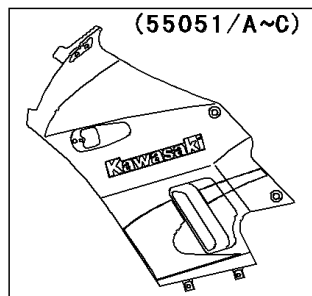

2003 Ninja® 250R PARTS DIAGRAM

Cowling

F2871

(55050A)	Green
(55050D)	Red

(55051)	Green
(55051A)	Yellow
(55051B)	Blue
(55051C)	Green

(55052)	Blue
(55052A)	Silver
(55052B)	Yellow
(55052C)	Blue
(55052D)	Ebony
(55052E)	Silver

WD

WD

WD