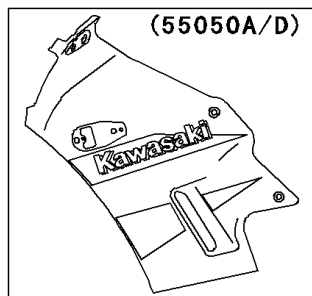

## 2003 Ninja® 250R PARTS DIAGRAM

Cowling

F2871

(55050A)	Green
(55050D)	Red

(55051)	Green
(55051A)	Yellow
(55051B)	Blue
(55051C)	Green

(55052)	Blue
(55052A)	Silver
(55052B)	Yellow
(55052C)	Blue
(55052D)	Ebony
(55052E)	Silver