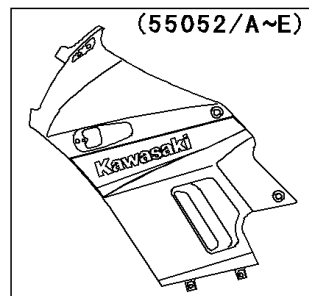

2003 Ninja® 250R PARTS DIAGRAM

Cowling

F2871

(55050A)	Green
(55050D)	Red

(55051)	Green
(55051A)	Yellow
(55051B)	Blue
(55051C)	Green

(55052)	Blue
(55052A)	Silver
(55052B)	Yellow
(55052C)	Blue
(55052D)	Ebony
(55052E)	Silver

WD

WD

WD