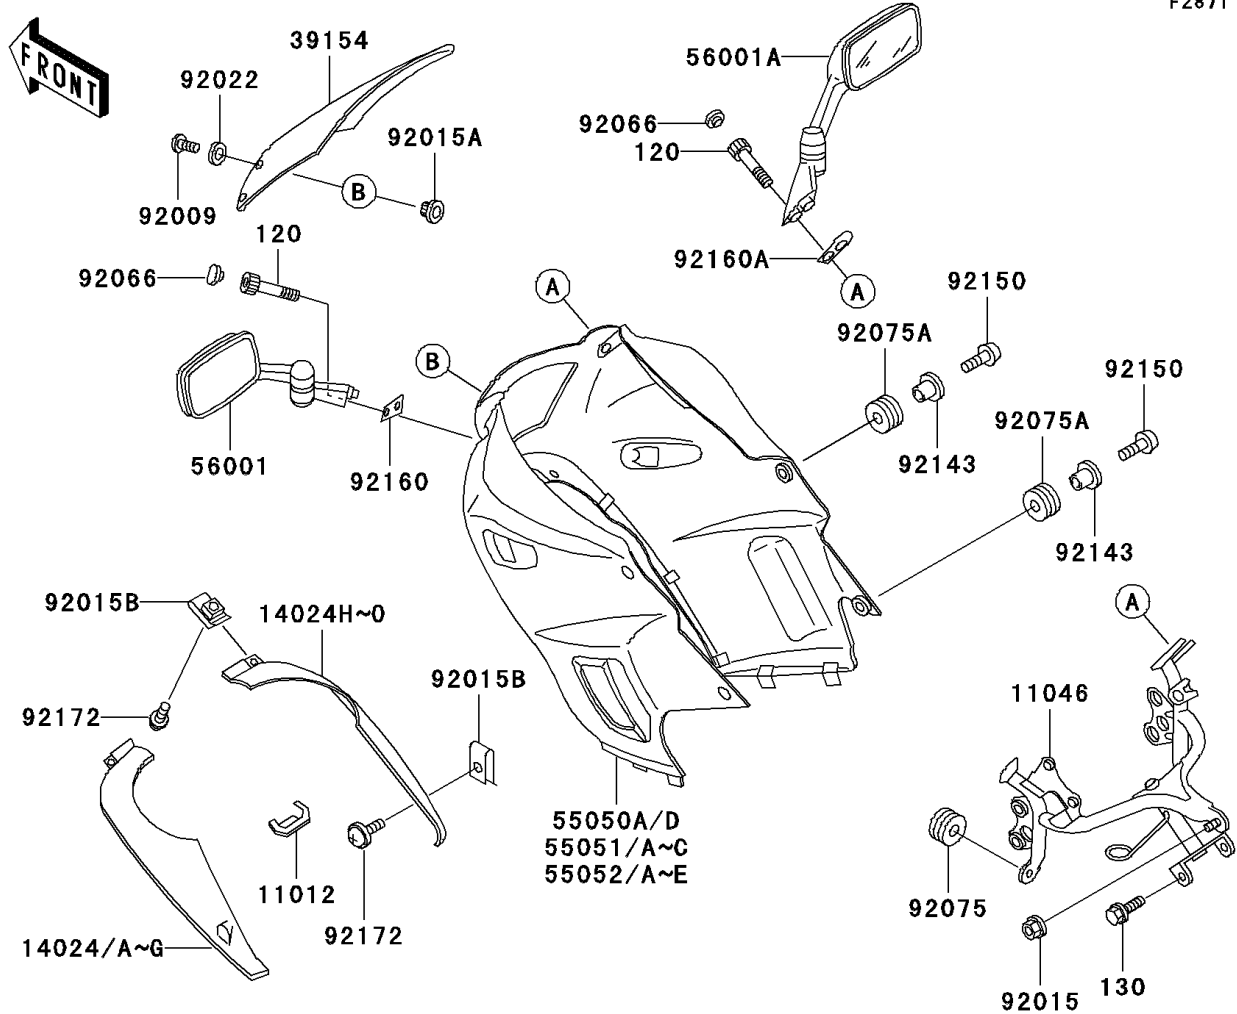

2001 Ninja® 250R PARTS DIAGRAM

Cowling

F2871

(55050A)	Green
(55050D)	Red

(55051)	Green
(55051A)	Yellow
(55051B)	Blue
(55051C)	Green

(55052)	Blue
(55052A)	Silver
(55052B)	Yellow
(55052C)	Blue
(55052D)	Ebony
(55052E)	Silver

WD

WD

WD

2001 Ninja® 250R PARTS LIST

Cowling

ITEM NAME	PART NUMBER	QUANTITY
CAP,RADIATOR COVER (Ref # 11012)	11012-1587	1
BRACKET,COWLING STAY (Ref # 11046)	11046-1289	1
COVER,RADIATOR,LH,F.RED (Ref # 14024)	14024-1580-B1	1
COVER,RADIATOR,LH,L.GREEN (Ref # 14024G)	14024-1580-7F	1
COVER,RADIATOR,RH,F.RED (Ref # 14024H)	14024-1581-B1	1
COVER,RADIATOR,RH,L.GREEN (Ref # 14024O)	14024-1581-7F	1
WINDSHIELD (Ref # 39154)	39154-1083	1
COWLING-ASSY.,UPPL,L.GREEN (Ref # 55050A)	55050-5201-7F	1
COWLING-ASSY.,UPP,F.RED (Ref # 55050D)	55050-5402-B1	1
BOLT-SOCKET,8X40,BLACK (Ref # 120)	120S0840	2
BOLT-FLANGED (Ref # 130)	130J0610	2
MIRROR-ASSY,LH (Ref # 56001)	56001-1337	1
MIRROR-ASSY,RH (Ref # 56001A)	56001-1338	1
SCREW,5X12 (Ref # 92009)	92009-1652	6
NUT,CAP,8MM,BLACK (Ref # 92015)	92015-1174	1
NUT,5MM,COWLING (Ref # 92015A)	92015-1343	6
NUT,6MM (Ref # 92015B)	92015-1602	4
WASHER,NYLON,5.3X11.5X1.5 (Ref # 92022)	92022-1521	6
PLUG (Ref # 92066)	92066-1312	2
DAMPER (Ref # 92075)	92075-1067	2
DAMPER (Ref # 92075A)	92075-1634	4
COLLAR,BLACK (Ref # 92143)	92143-1226	4
BOLT,SOCKET,6X18 (Ref # 92150)	92150-1553	4
DAMPER,MIRROR,LH (Ref # 92160)	92160-1060	1
DAMPER,MIRROR,RH (Ref # 92160A)	92160-1061	1
SCREW,6X18 (Ref # 92172)	92172-0002	4