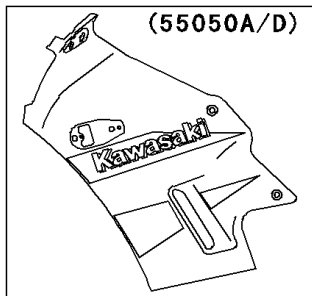

# 2001 Ninja® 250R PARTS DIAGRAM

Cowling

F2871

(55050A)	Green
(55050D)	Red

(55051)	Green
(55051A)	Yellow
(55051B)	Blue
(55051C)	Green

(55052)	Blue
(55052A)	Silver
(55052B)	Yellow
(55052C)	Blue
(55052D)	Ebony
(55052E)	Silver