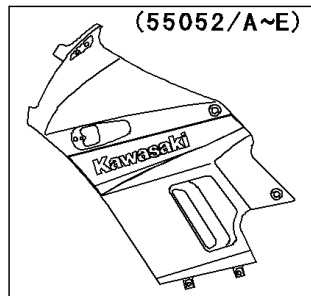

2001 Ninja® 250R PARTS DIAGRAM

Cowling

F2871

(55050A)	Green
(55050D)	Red

(55051)	Green
(55051A)	Yellow
(55051B)	Blue
(55051C)	Green

(55052)	Blue
(55052A)	Silver
(55052B)	Yellow
(55052C)	Blue
(55052D)	Ebony
(55052E)	Silver

WD