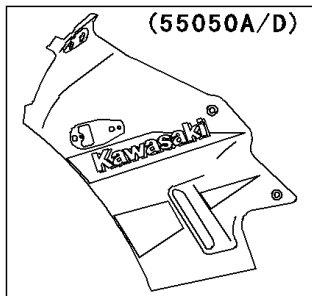

2001 Ninja® 250R PARTS DIAGRAM

Cowling

F2871

(55050A)	Green
(55050D)	Red

(55051)	Green
(55051A)	Yellow
(55051B)	Blue
(55051C)	Green

(55052)	Blue
(55052A)	Silver
(55052B)	Yellow
(55052C)	Blue
(55052D)	Ebony
(55052E)	Silver