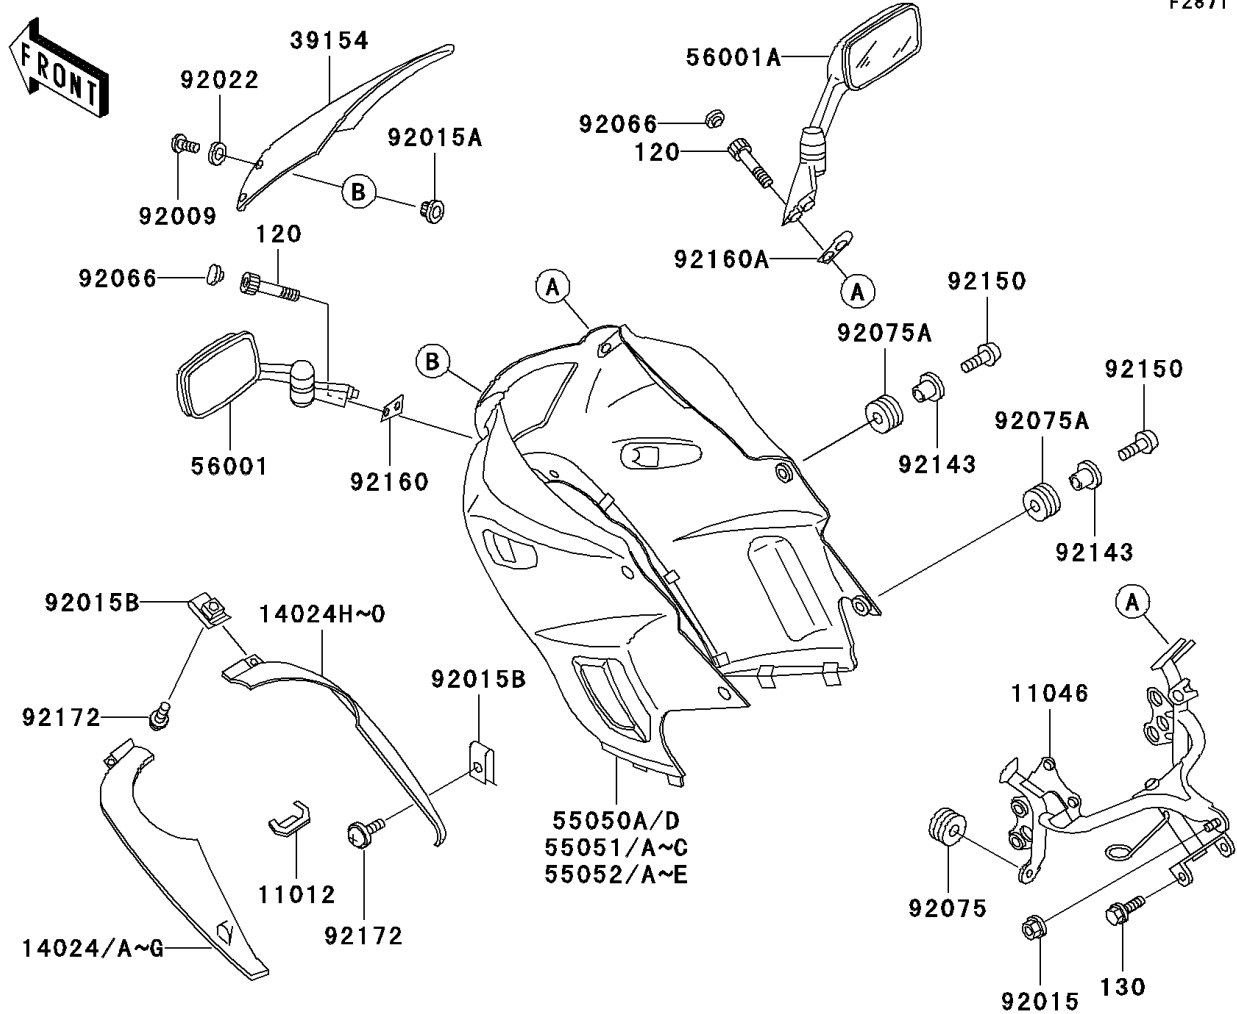

# 2001 Ninja® 250R PARTS DIAGRAM

Cowling

F2871

(55050A)	Green
(55050D)	Red

(55051)	Green
(55051A)	Yellow
(55051B)	Blue
(55051C)	Green

(55052)	Blue
(55052A)	Silver
(55052B)	Yellow
(55052C)	Blue
(55052D)	Ebony
(55052E)	Silver

## 2001 Ninja® 250R PARTS LIST

### Cowling

ITEM NAME	PART NUMBER	QUANTITY
CAP,RADIATOR COVER (Ref # 11012)	11012-1587	1
BRACKET,COWLING STAY (Ref # 11046)	11046-1289	1
COVER,RADIATOR,LH,F.RED (Ref # 14024)	14024-1580-B1	1
COVER,RADIATOR,LH,L.GREEN (Ref # 14024G)	14024-1580-7F	1
COVER,RADIATOR,RH,F.RED (Ref # 14024H)	14024-1581-B1	1
COVER,RADIATOR,RH,L.GREEN (Ref # 14024O)	14024-1581-7F	1
WINDSHIELD (Ref # 39154)	39154-1083	1
COWLING-ASSY.,UPP,L.GREEN (Ref # 55050A)	55050-5201-7F	1
COWLING-ASSY.,UPP,F.RED (Ref # 55050D)	55050-5402-B1	1
BOLT-SOCKET,8X40,BLACK (Ref # 120)	120S0840	2
BOLT-FLANGED (Ref # 130)	130J0610	2
MIRROR-ASSY,LH (Ref # 56001)	56001-1337	1
MIRROR-ASSY,RH (Ref # 56001A)	56001-1338	1
SCREW,5X12 (Ref # 92009)	92009-1652	6
NUT,CAP,8MM,BLACK (Ref # 92015)	92015-1174	1
NUT,5MM,COWLING (Ref # 92015A)	92015-1343	6
NUT,6MM (Ref # 92015B)	92015-1602	4
WASHER,NYLON,5.3X11.5X1.5 (Ref # 92022)	92022-1521	6
PLUG (Ref # 92066)	92066-1312	2
DAMPER (Ref # 92075)	92075-1067	2
DAMPER (Ref # 92075A)	92075-1634	4
COLLAR,BLACK (Ref # 92143)	92143-1226	4
BOLT,SOCKET,6X18 (Ref # 92150)	92150-1553	4
DAMPER,MIRROR,LH (Ref # 92160)	92160-1060	1
DAMPER,MIRROR,RH (Ref # 92160A)	92160-1061	1
SCREW,6X18 (Ref # 92172)	92172-0002	4