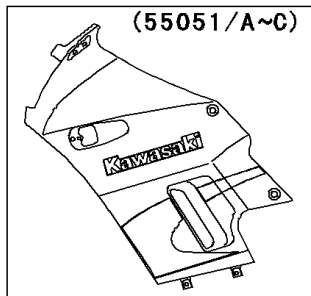

2001 Ninja® 250R PARTS DIAGRAM

Cowling

F2871

(55050A)	Green
(55050D)	Red

(55051)	Green
(55051A)	Yellow
(55051B)	Blue
(55051C)	Green

(55052)	Blue
(55052A)	Silver
(55052B)	Yellow
(55052C)	Blue
(55052D)	Ebony
(55052E)	Silver

WD