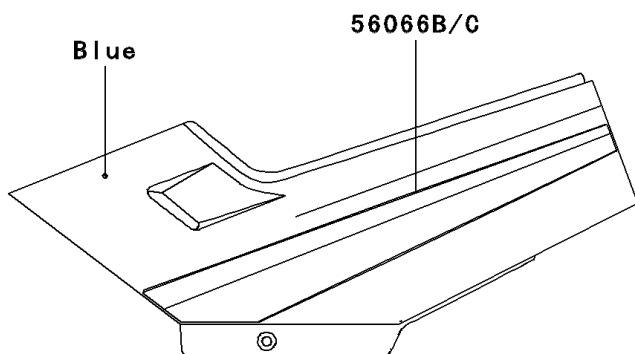

## 2005 Ninja® 250R PARTS DIAGRAM

Decals(Blue)(F19)

F2861K

## 2005 Ninja® 250R PARTS LIST

Decals(Blue)(F19)

ITEM NAME	PART NUMBER	QUANTITY
MARK,WINDSHIELD (Ref # 56050)	56050-1054	1
MARK,LWR COWLING,NINJA (Ref # 56052)	56052-0424	1
PATTERN,FUEL TANK,LH (Ref # 56066)	56066-1613	1
PATTERN,FUEL TANK,RH (Ref # 56066A)	56066-1614	1
PATTERN,SIDE COVER,LH (Ref # 56066B)	56066-1615	1
PATTERN,SIDE COVER,RH (Ref # 56066C)	56066-1616	1
PATTERN,SEAT COVER,LH (Ref # 56066D)	56066-1617	1
PATTERN,SEAT COVER,RH (Ref # 56066E)	56066-1618	1
PATTERN,UPP COWLING,LH (Ref # 56066F)	56066-1619	1
PATTERN,UPP COWLING,RH (Ref # 56066G)	56066-1620	1