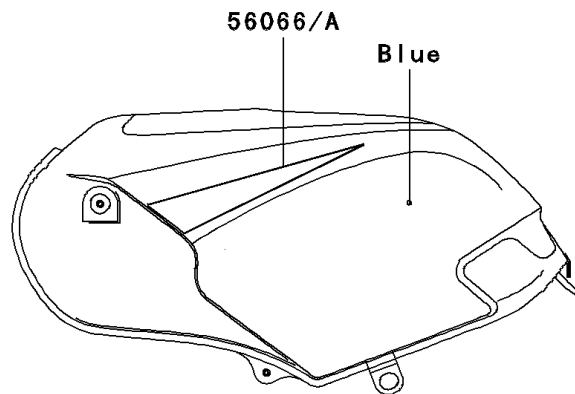

## 2005 Ninja® 250R PARTS DIAGRAM

Decals(Blue)(F19)

F2861K

## 2005 Ninja® 250R PARTS LIST

Decals(Blue)(F19)

ITEM NAME	PART NUMBER	QUANTITY
MARK,WINDSHIELD (Ref # 56050)	56050-1054	1
MARK,LWR COWLING,NINJA (Ref # 56052)	56052-0424	1
PATTERN,FUEL TANK,LH (Ref # 56066)	56066-1613	1
PATTERN,FUEL TANK,RH (Ref # 56066A)	56066-1614	1
PATTERN,SIDE COVER,LH (Ref # 56066B)	56066-1615	1
PATTERN,SIDE COVER,RH (Ref # 56066C)	56066-1616	1
PATTERN,SEAT COVER,LH (Ref # 56066D)	56066-1617	1
PATTERN,SEAT COVER,RH (Ref # 56066E)	56066-1618	1
PATTERN,UPP COWLING,LH (Ref # 56066F)	56066-1619	1
PATTERN,UPP COWLING,RH (Ref # 56066G)	56066-1620	1