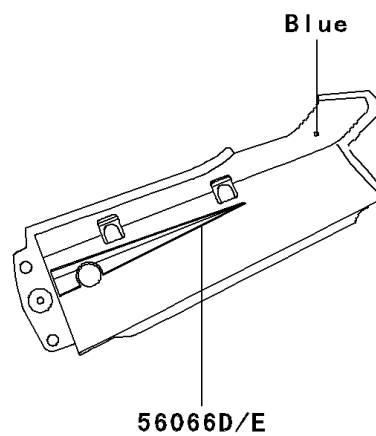

## 2005 Ninja® 250R PARTS DIAGRAM

Decals(Blue)(F19)

F2861K

## 2005 Ninja® 250R PARTS LIST

Decals(Blue)(F19)

ITEM NAME	PART NUMBER	QUANTITY
MARK,WINDSHIELD (Ref # 56050)	56050-1054	1
MARK,LWR COWLING,NINJA (Ref # 56052)	56052-0424	1
PATTERN,FUEL TANK,LH (Ref # 56066)	56066-1613	1
PATTERN,FUEL TANK,RH (Ref # 56066A)	56066-1614	1
PATTERN,SIDE COVER,LH (Ref # 56066B)	56066-1615	1
PATTERN,SIDE COVER,RH (Ref # 56066C)	56066-1616	1
PATTERN,SEAT COVER,LH (Ref # 56066D)	56066-1617	1
PATTERN,SEAT COVER,RH (Ref # 56066E)	56066-1618	1
PATTERN,UPP COWLING,LH (Ref # 56066F)	56066-1619	1
PATTERN,UPP COWLING,RH (Ref # 56066G)	56066-1620	1