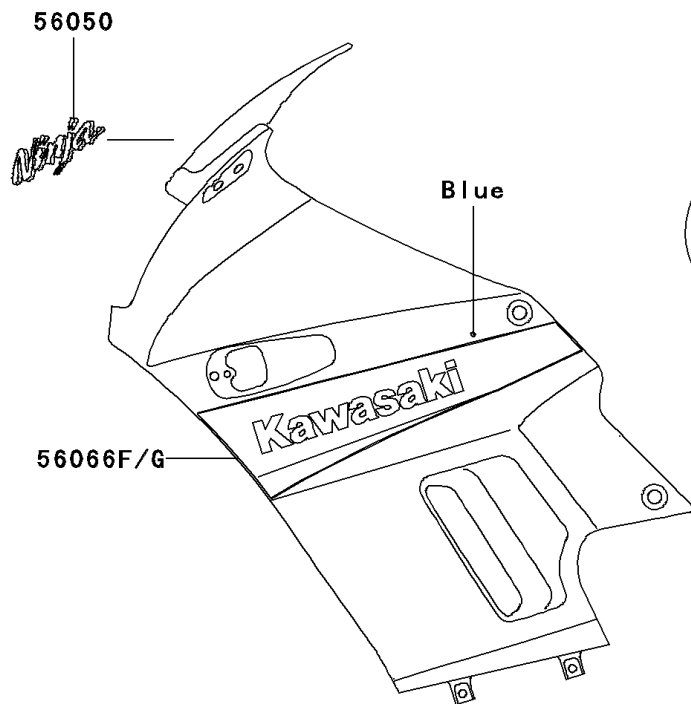

## 2005 Ninja® 250R PARTS DIAGRAM

Decals(Blue)(F19)

F2861K

## 2005 Ninja® 250R PARTS LIST

Decals(Blue)(F19)

ITEM NAME	PART NUMBER	QUANTITY
MARK,WINDSHIELD (Ref # 56050)	56050-1054	1
MARK,LWR COWLING,NINJA (Ref # 56052)	56052-0424	1
PATTERN,FUEL TANK,LH (Ref # 56066)	56066-1613	1
PATTERN,FUEL TANK,RH (Ref # 56066A)	56066-1614	1
PATTERN,SIDE COVER,LH (Ref # 56066B)	56066-1615	1
PATTERN,SIDE COVER,RH (Ref # 56066C)	56066-1616	1
PATTERN,SEAT COVER,LH (Ref # 56066D)	56066-1617	1
PATTERN,SEAT COVER,RH (Ref # 56066E)	56066-1618	1
PATTERN,UPP COWLING,LH (Ref # 56066F)	56066-1619	1
PATTERN,UPP COWLING,RH (Ref # 56066G)	56066-1620	1