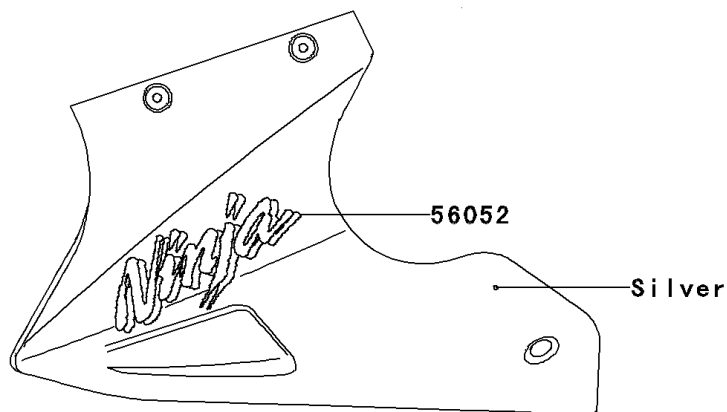

## 2005 Ninja® 250R PARTS DIAGRAM

Decals(Blue)(F19)

F2861K

## 2005 Ninja® 250R PARTS LIST

Decals(Blue)(F19)

ITEM NAME	PART NUMBER	QUANTITY
MARK,WINDSHIELD (Ref # 56050)	56050-1054	1
MARK,LWR COWLING,NINJA (Ref # 56052)	56052-0424	1
PATTERN,FUEL TANK,LH (Ref # 56066)	56066-1613	1
PATTERN,FUEL TANK,RH (Ref # 56066A)	56066-1614	1
PATTERN,SIDE COVER,LH (Ref # 56066B)	56066-1615	1
PATTERN,SIDE COVER,RH (Ref # 56066C)	56066-1616	1
PATTERN,SEAT COVER,LH (Ref # 56066D)	56066-1617	1
PATTERN,SEAT COVER,RH (Ref # 56066E)	56066-1618	1
PATTERN,UPP COWLING,LH (Ref # 56066F)	56066-1619	1
PATTERN,UPP COWLING,RH (Ref # 56066G)	56066-1620	1