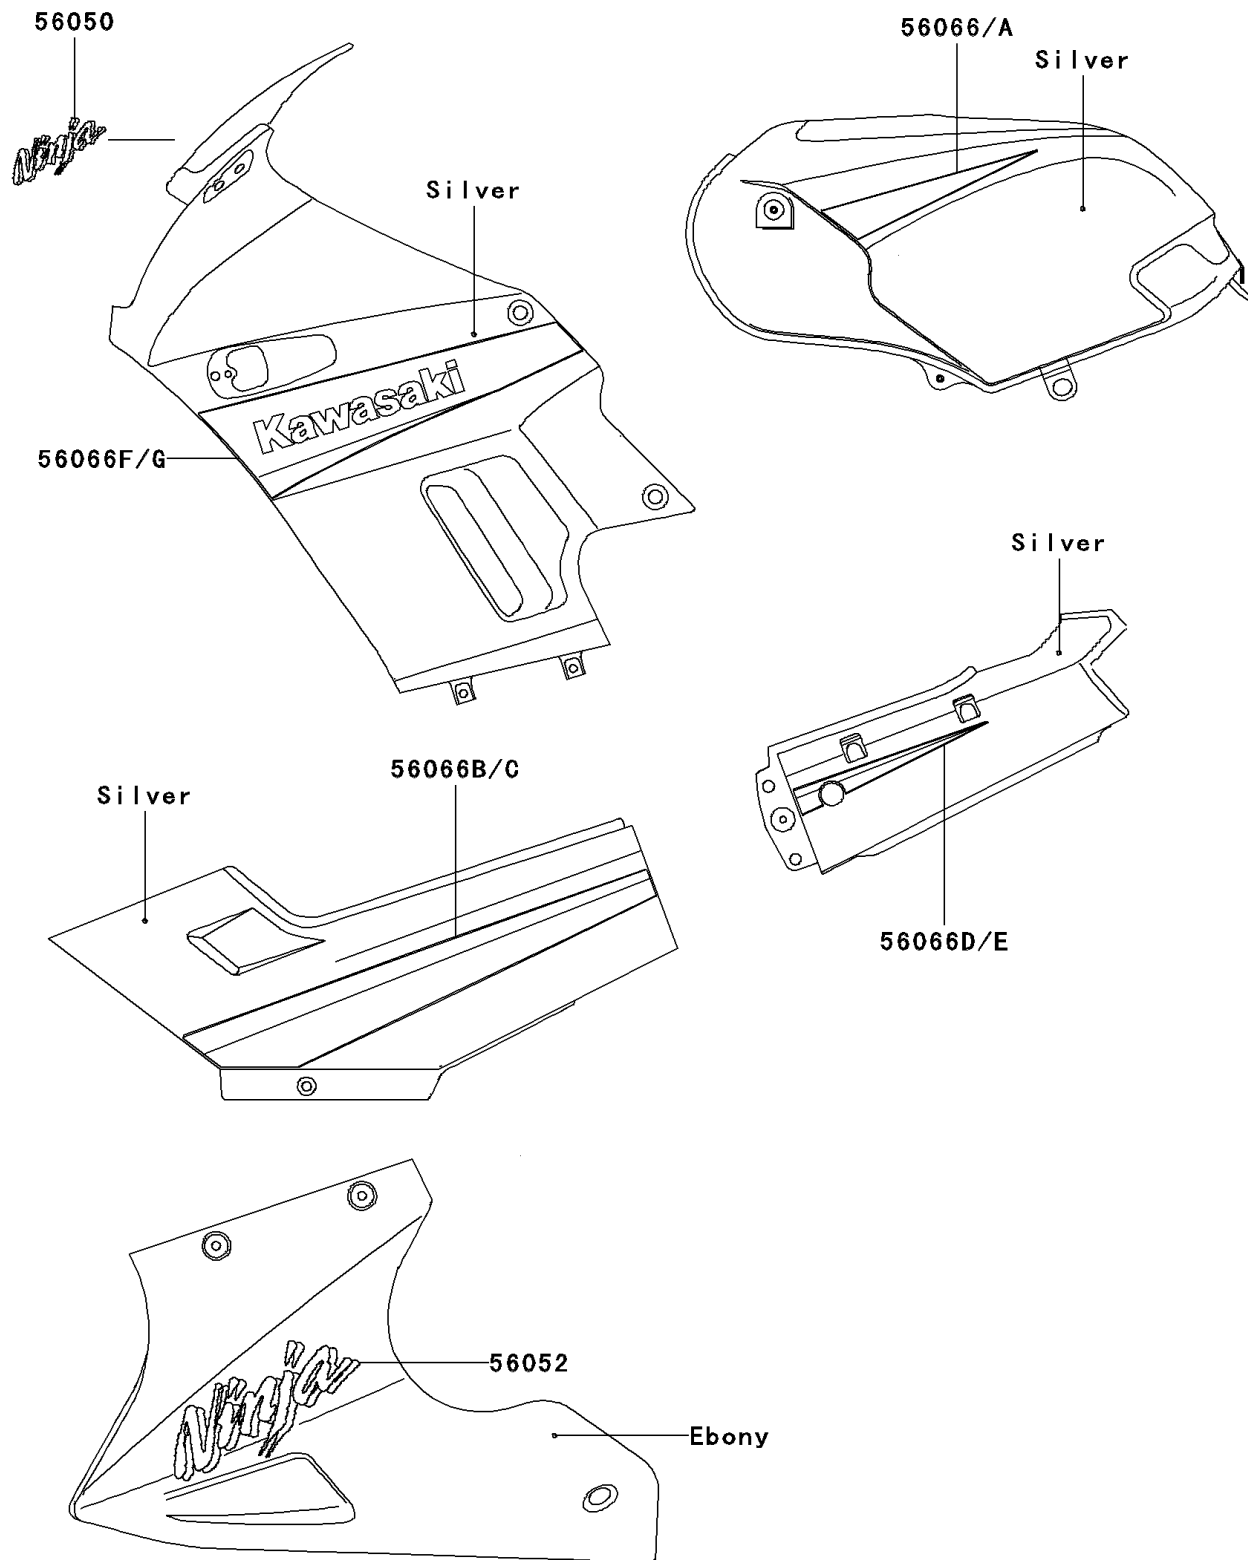

2005 Ninja® 250R PARTS DIAGRAM

Decals(Silver)(F19)

F2861J

2005 Ninja® 250R PARTS LIST

Decals(Silver)(F19)

ITEM NAME	PART NUMBER	QUANTITY
MARK,WINDSHIELD (Ref # 56050)	56050-1054	1
MARK,LWR COWLING,NINJA (Ref # 56052)	56052-0426	1
PATTERN,FUEL TANK,LH (Ref # 56066)	56066-1629	1
PATTERN,FUEL TANK,RH (Ref # 56066A)	56066-1630	1
PATTERN,SIDE COVER,LH (Ref # 56066B)	56066-1631	1
PATTERN,SIDE COVER,RH (Ref # 56066C)	56066-1632	1
PATTERN,SEAT COVER,LH (Ref # 56066D)	56066-1633	1
PATTERN,SEAT COVER,RH (Ref # 56066E)	56066-1634	1
PATTERN,UPP COWLING,LH (Ref # 56066F)	56066-1635	1
PATTERN,UPP COWLING,RH (Ref # 56066G)	56066-1636	1