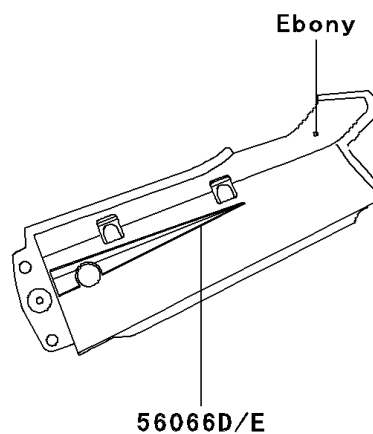

2005 Ninja® 250R PARTS DIAGRAM

Decals(Ebony)(F19)

F2861 I

2005 Ninja® 250R PARTS LIST

Decals(Ebony)(F19)

ITEM NAME	PART NUMBER	QUANTITY
MARK,WINDSHIELD (Ref # 56050)	56050-1054	1
MARK,LWR COWLING,NINJA (Ref # 56052)	56052-0425	1
PATTERN,FUEL TANK,LH (Ref # 56066)	56066-1621	1
PATTERN,FUEL TANK,RH (Ref # 56066A)	56066-1622	1
PATTERN,SIDE COVER,LH (Ref # 56066B)	56066-1623	1
PATTERN,SIDE COVER,RH (Ref # 56066C)	56066-1624	1
PATTERN,SEAT COVER,LH (Ref # 56066D)	56066-1625	1
PATTERN,SEAT COVER,RH (Ref # 56066E)	56066-1626	1
PATTERN,UPP COWLING,LH (Ref # 56066F)	56066-1627	1
PATTERN,UPP COWLING,RH (Ref # 56066G)	56066-1628	1