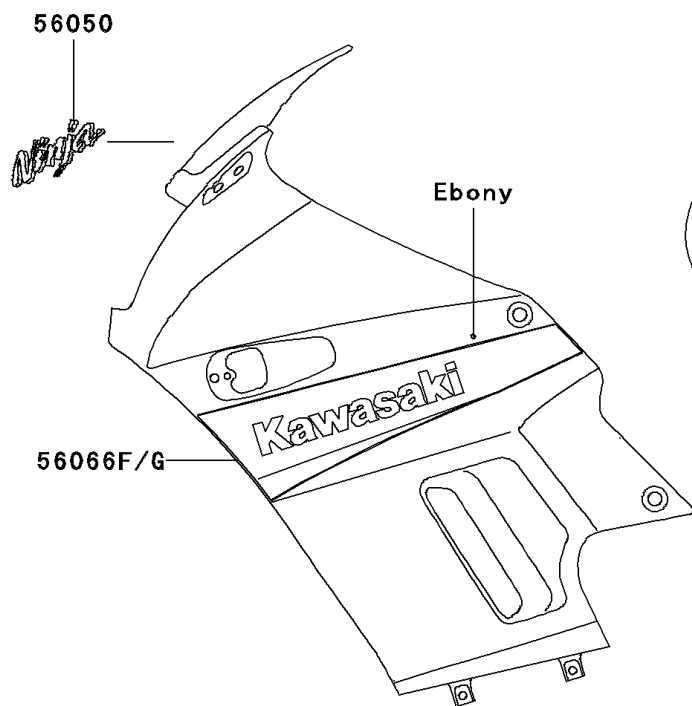

2005 Ninja® 250R PARTS DIAGRAM

Decals(Ebony)(F19)

F2861 I

2005 Ninja® 250R PARTS LIST

Decals(Ebony)(F19)

ITEM NAME	PART NUMBER	QUANTITY
MARK,WINDSHIELD (Ref # 56050)	56050-1054	1
MARK,LWR COWLING,NINJA (Ref # 56052)	56052-0425	1
PATTERN,FUEL TANK,LH (Ref # 56066)	56066-1621	1
PATTERN,FUEL TANK,RH (Ref # 56066A)	56066-1622	1
PATTERN,SIDE COVER,LH (Ref # 56066B)	56066-1623	1
PATTERN,SIDE COVER,RH (Ref # 56066C)	56066-1624	1
PATTERN,SEAT COVER,LH (Ref # 56066D)	56066-1625	1
PATTERN,SEAT COVER,RH (Ref # 56066E)	56066-1626	1
PATTERN,UPP COWLING,LH (Ref # 56066F)	56066-1627	1
PATTERN,UPP COWLING,RH (Ref # 56066G)	56066-1628	1