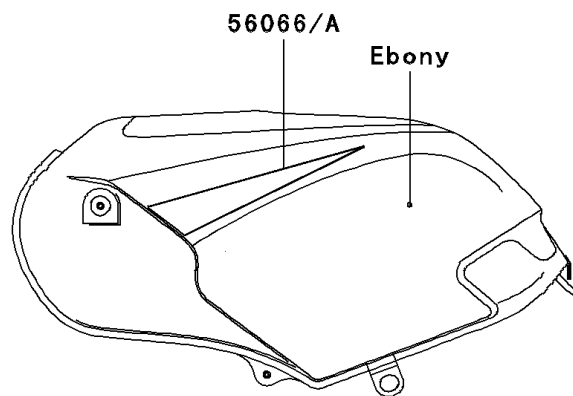

2005 Ninja® 250R PARTS DIAGRAM

Decals(Ebony)(F19)

F2861 I

2005 Ninja® 250R PARTS LIST

Decals(Ebony)(F19)

ITEM NAME	PART NUMBER	QUANTITY
MARK,WINDSHIELD (Ref # 56050)	56050-1054	1
MARK,LWR COWLING,NINJA (Ref # 56052)	56052-0425	1
PATTERN,FUEL TANK,LH (Ref # 56066)	56066-1621	1
PATTERN,FUEL TANK,RH (Ref # 56066A)	56066-1622	1
PATTERN,SIDE COVER,LH (Ref # 56066B)	56066-1623	1
PATTERN,SIDE COVER,RH (Ref # 56066C)	56066-1624	1
PATTERN,SEAT COVER,LH (Ref # 56066D)	56066-1625	1
PATTERN,SEAT COVER,RH (Ref # 56066E)	56066-1626	1
PATTERN,UPP COWLING,LH (Ref # 56066F)	56066-1627	1
PATTERN,UPP COWLING,RH (Ref # 56066G)	56066-1628	1