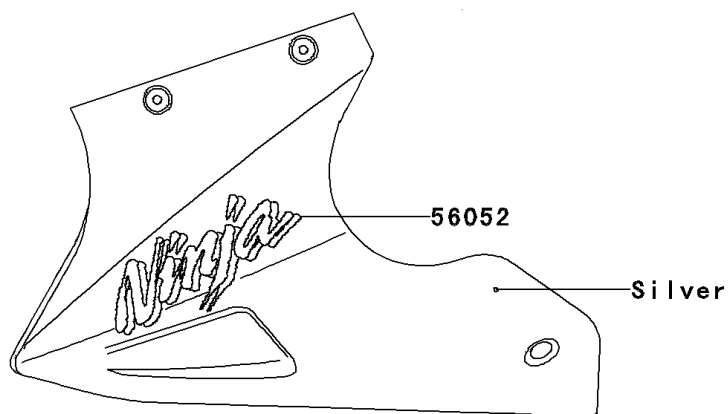

2005 Ninja® 250R PARTS DIAGRAM

Decals(Ebony)(F19)

F2861 I

2005 Ninja® 250R PARTS LIST

Decals(Ebony)(F19)

ITEM NAME	PART NUMBER	QUANTITY
MARK,WINDSHIELD (Ref # 56050)	56050-1054	1
MARK,LWR COWLING,NINJA (Ref # 56052)	56052-0425	1
PATTERN,FUEL TANK,LH (Ref # 56066)	56066-1621	1
PATTERN,FUEL TANK,RH (Ref # 56066A)	56066-1622	1
PATTERN,SIDE COVER,LH (Ref # 56066B)	56066-1623	1
PATTERN,SIDE COVER,RH (Ref # 56066C)	56066-1624	1
PATTERN,SEAT COVER,LH (Ref # 56066D)	56066-1625	1
PATTERN,SEAT COVER,RH (Ref # 56066E)	56066-1626	1
PATTERN,UPP COWLING,LH (Ref # 56066F)	56066-1627	1
PATTERN,UPP COWLING,RH (Ref # 56066G)	56066-1628	1