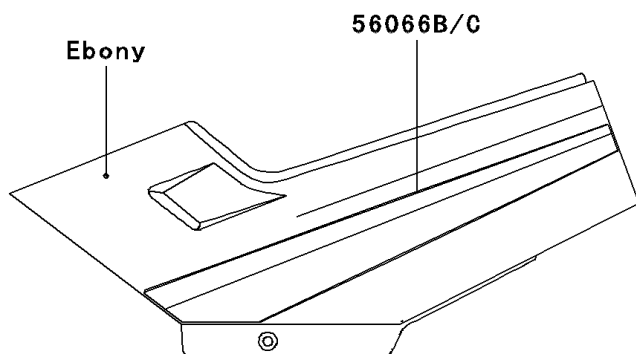

2005 Ninja® 250R PARTS DIAGRAM

Decals(Ebony)(F19)

F2861 I

2005 Ninja® 250R PARTS LIST

Decals(Ebony)(F19)

ITEM NAME	PART NUMBER	QUANTITY
MARK,WINDSHIELD (Ref # 56050)	56050-1054	1
MARK,LWR COWLING,NINJA (Ref # 56052)	56052-0425	1
PATTERN,FUEL TANK,LH (Ref # 56066)	56066-1621	1
PATTERN,FUEL TANK,RH (Ref # 56066A)	56066-1622	1
PATTERN,SIDE COVER,LH (Ref # 56066B)	56066-1623	1
PATTERN,SIDE COVER,RH (Ref # 56066C)	56066-1624	1
PATTERN,SEAT COVER,LH (Ref # 56066D)	56066-1625	1
PATTERN,SEAT COVER,RH (Ref # 56066E)	56066-1626	1
PATTERN,UPP COWLING,LH (Ref # 56066F)	56066-1627	1
PATTERN,UPP COWLING,RH (Ref # 56066G)	56066-1628	1