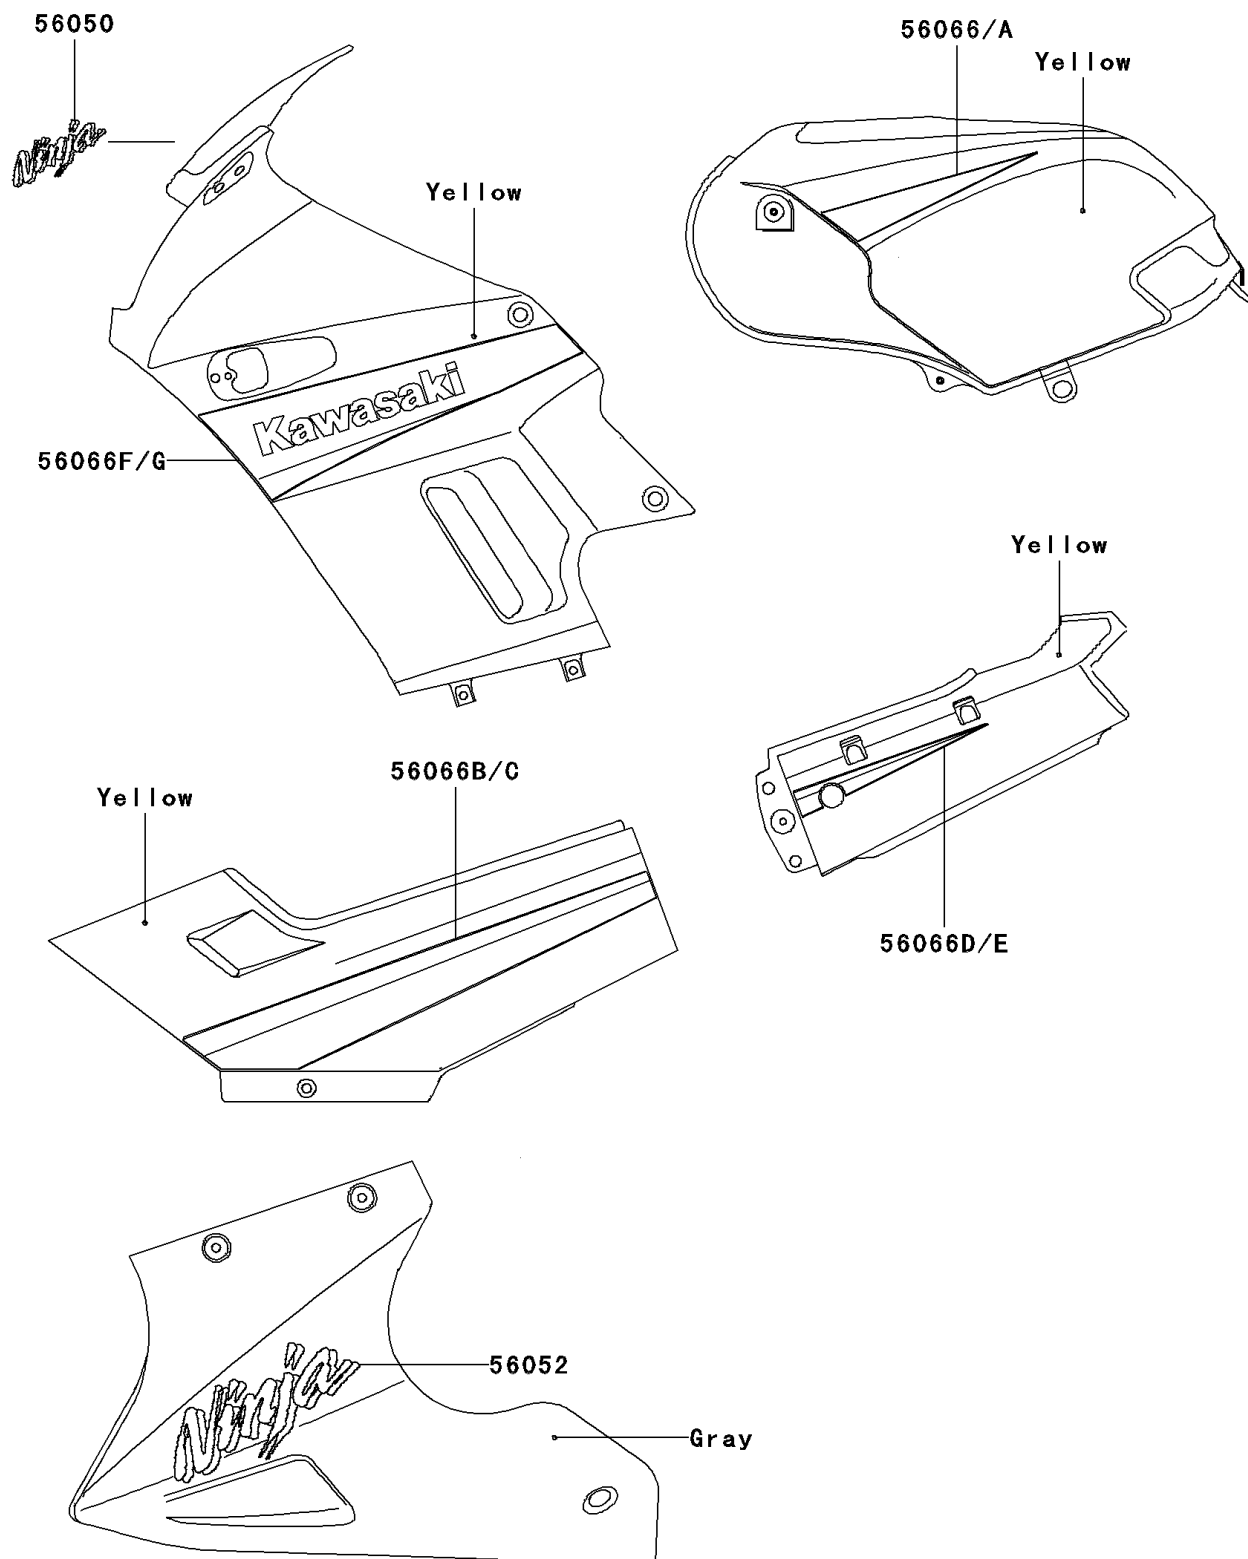

## 2004 Ninja® 250R PARTS DIAGRAM

Decals(Yellow)(F18)

F2861H

## 2004 Ninja® 250R PARTS LIST

Decals(Yellow)(F18)

ITEM NAME	PART NUMBER	QUANTITY
MARK,WINDSHIELD (Ref # 56050)	56050-1054	1
MARK,LWR COWLING,NINJA (Ref # 56052)	56052-0182	1
PATTERN,FUEL TANK,LH (Ref # 56066)	56066-0517	1
PATTERN,FUEL TANK,RH (Ref # 56066A)	56066-0518	1
PATTERN,SIDE COVER,LH (Ref # 56066B)	56066-0519	1
PATTERN,SIDE COVER,RH (Ref # 56066C)	56066-0520	1
PATTERN,SEAT COVER,LH (Ref # 56066D)	56066-0521	1
PATTERN,SEAT COVER,RH (Ref # 56066E)	56066-0522	1
PATTERN,UPP COWLING,LH (Ref # 56066F)	56066-0523	1
PATTERN,UPP COWLING,RH (Ref # 56066G)	56066-0524	1