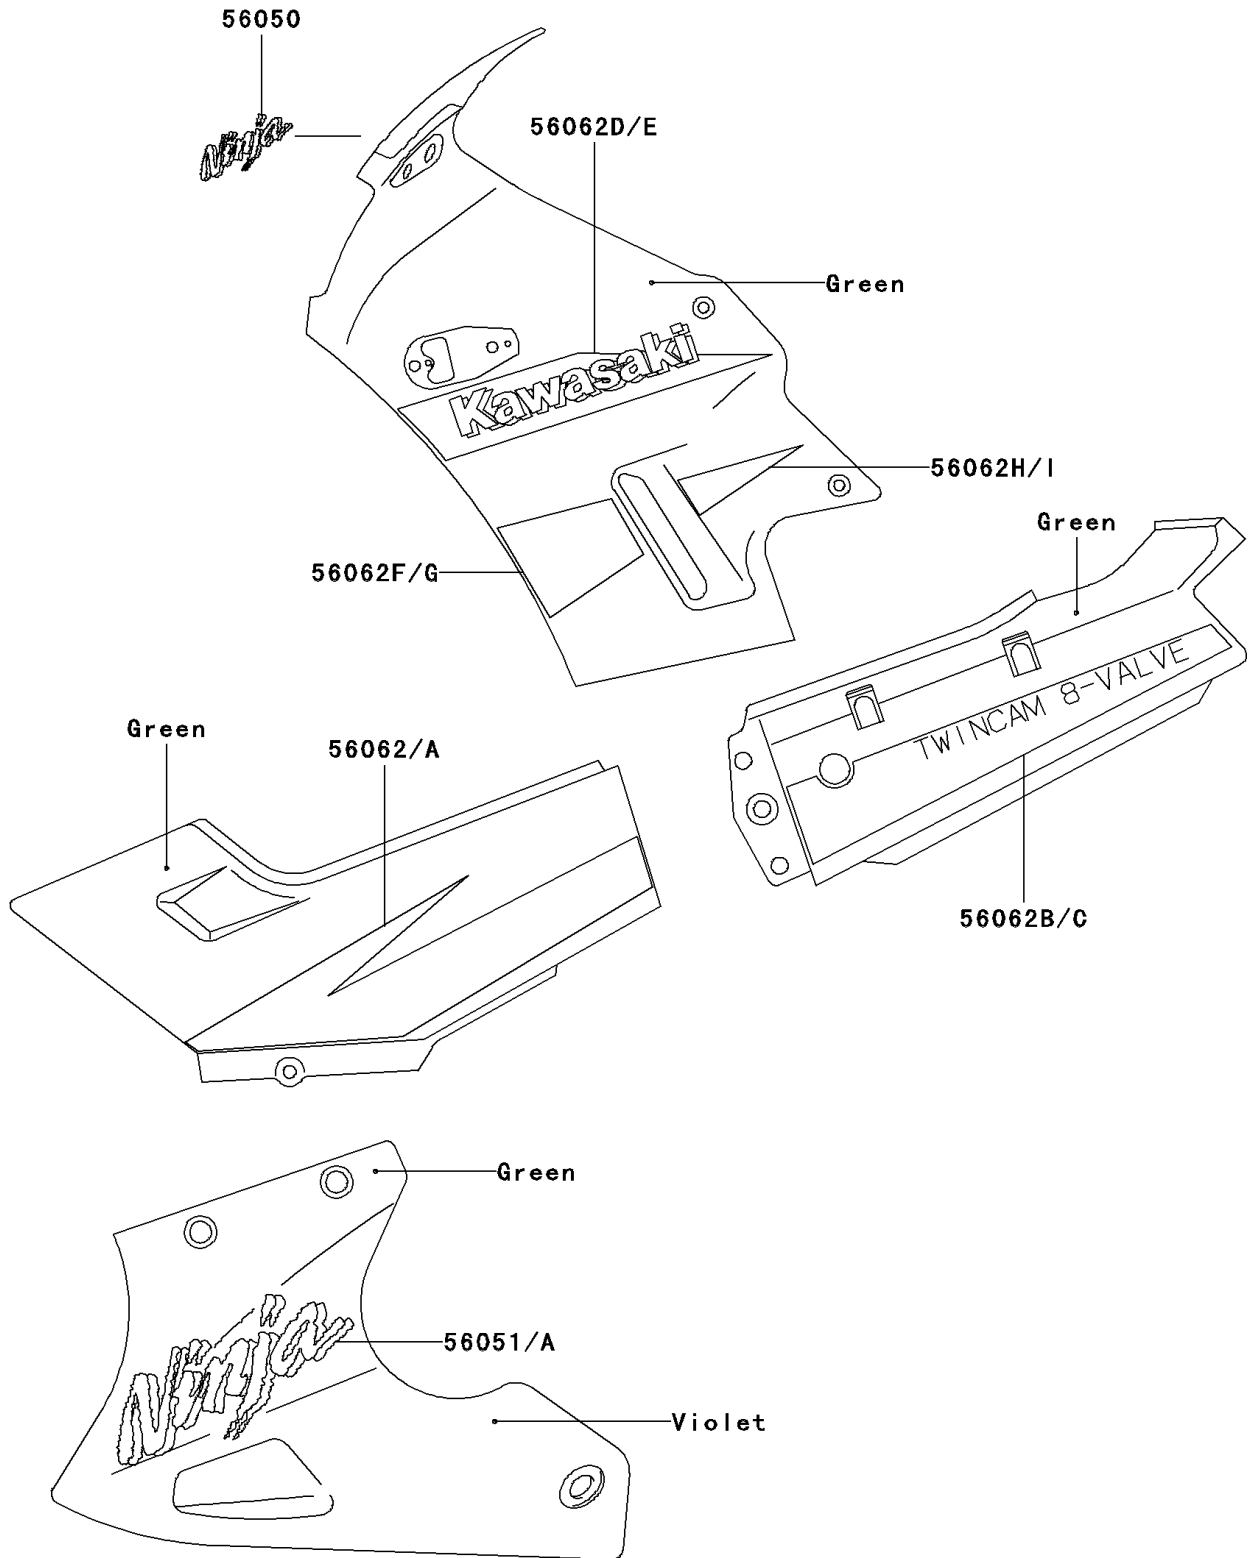

# 2001 Ninja® 250R PARTS DIAGRAM

Decals(Green)(F15)

F2861A

## 2001 Ninja® 250R PARTS LIST

Decals(Green)(F15)

ITEM NAME	PART NUMBER	QUANTITY
MARK,WINDSHIELD (Ref # 56050)	56050-1054	1
MARK,LWR COWLING,LH,NINJA (Ref # 56051)	56051-1869	1
MARK,LWR COWLING,RH,NINJA (Ref # 56051A)	56051-1870	1
PATTERN,SIDE COVER,LH (Ref # 56062)	56062-1538	1
PATTERN,SIDE COVER,RH (Ref # 56062A)	56062-1539	1
PATTERN,SEAT COVER,LH (Ref # 56062B)	56062-1540	1
PATTERN,SEAT COVER,RH (Ref # 56062C)	56062-1541	1
PATTERN,UPP COWLING,LH (Ref # 56062D)	56062-1542	1
PATTERN,UPP COWLING,RH (Ref # 56062E)	56062-1543	1
PATTERN,UPP COWLING,LWR,FR,LH (Ref # 56062F)	56062-1544	1
PATTERN,UPP COWLING,LWR,FR,RH (Ref # 56062G)	56062-1545	1
PATTERN,UPP COWLING,LWR,RR,LH (Ref # 56062H)	56062-1546	1
PATTERN,UPP COWLING,LWR,RR,RH (Ref # 56062I)	56062-1547	1