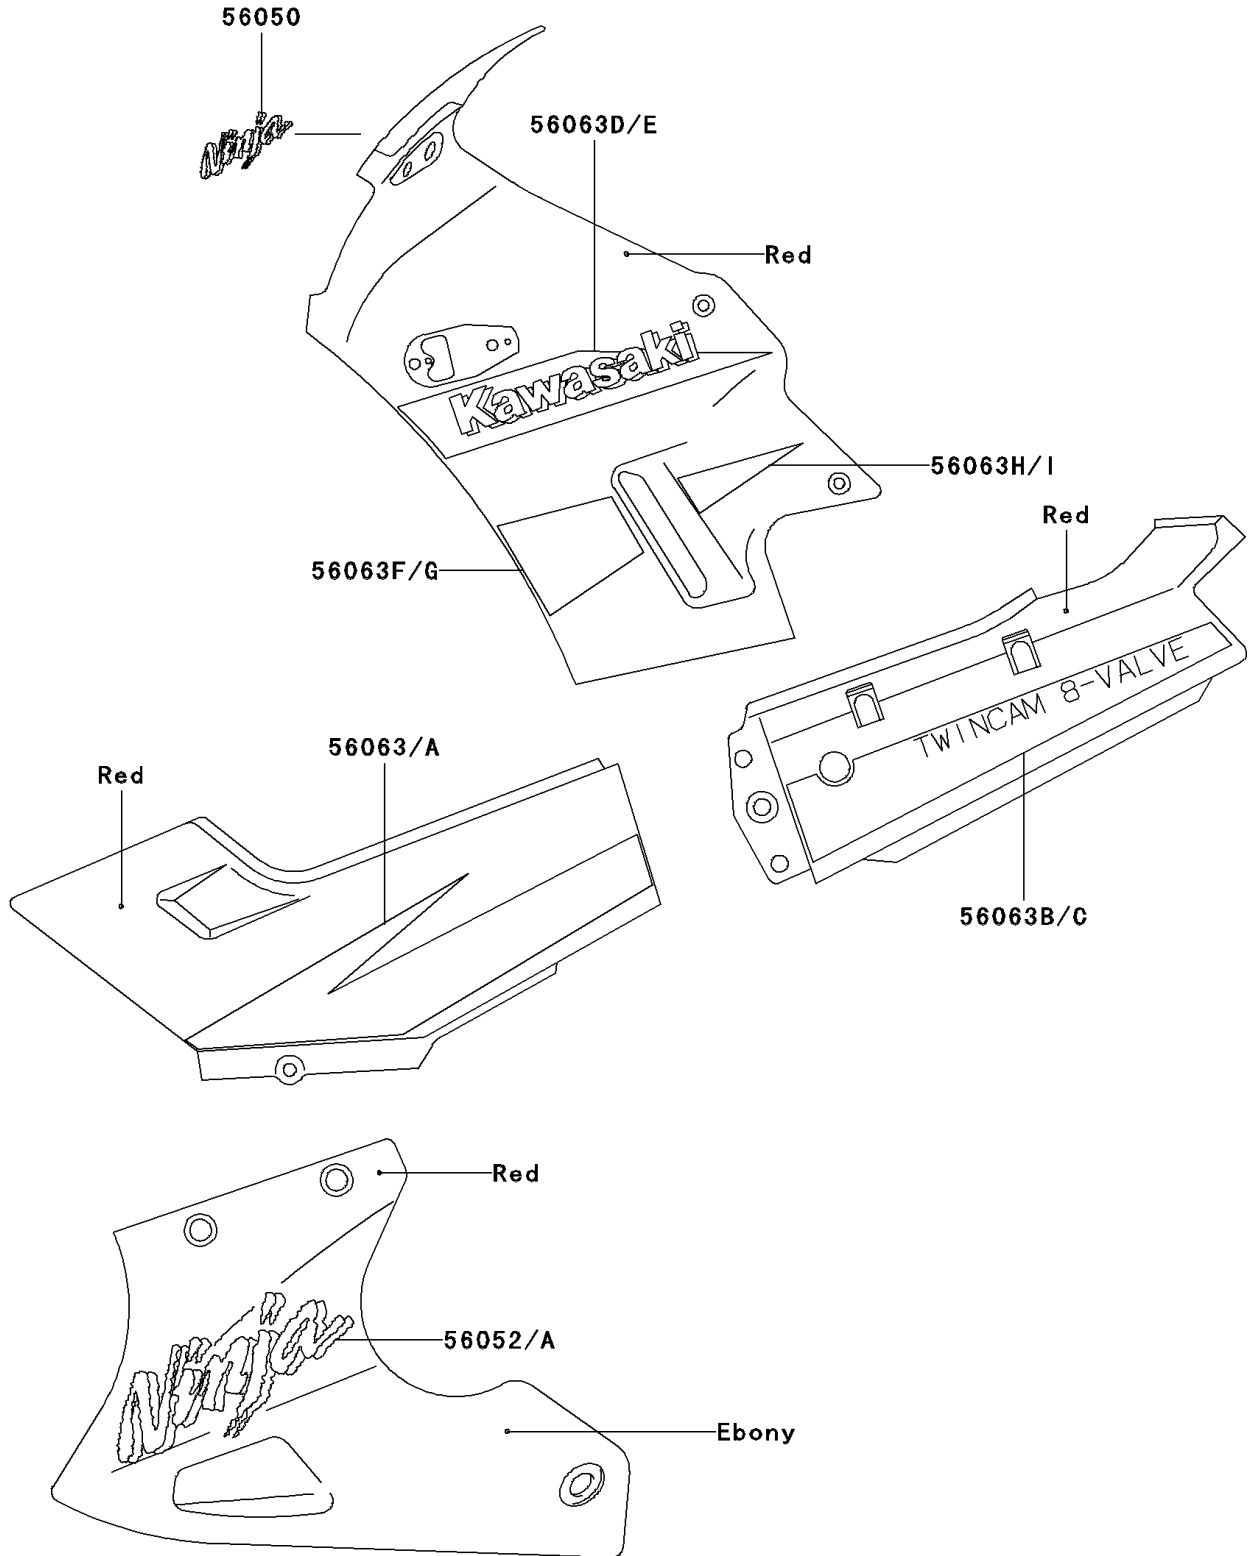

# 2001 Ninja® 250R PARTS DIAGRAM

Decals(Red)(F15)

F2861

## 2001 Ninja® 250R PARTS LIST

Decals(Red)(F15)

ITEM NAME	PART NUMBER	QUANTITY
MARK,WINDSHIELD (Ref # 56050)	56050-1054	1
MARK,LWR COWLING,LH,NINJA (Ref # 56052)	56052-1295	1
MARK,LWR COWLING,RH,NINJA (Ref # 56052A)	56052-1296	1
PATTERN,SIDE COVER,LH (Ref # 56063)	56063-1850	1
PATTERN,SIDE COVER,RH (Ref # 56063A)	56063-1851	1
PATTERN,SEAT COVER,LH (Ref # 56063B)	56063-1852	1
PATTERN,SEAT COVER,RH (Ref # 56063C)	56063-1853	1
PATTERN,UPP COWLING,LH (Ref # 56063D)	56063-1854	1
PATTERN,UPP COWLING,RH (Ref # 56063E)	56063-1855	1
PATTERN,UPP COWLING,LWR,FR,LH (Ref # 56063F)	56063-1856	1
PATTERN,UPP COWLING,LWR,FR,RH (Ref # 56063G)	56063-1857	1
PATTERN,UPP COWLING,LWR,RR,LH (Ref # 56063H)	56063-1858	1
PATTERN,UPP COWLING,LWR,RR,RH (Ref # 56063I)	56063-1859	1