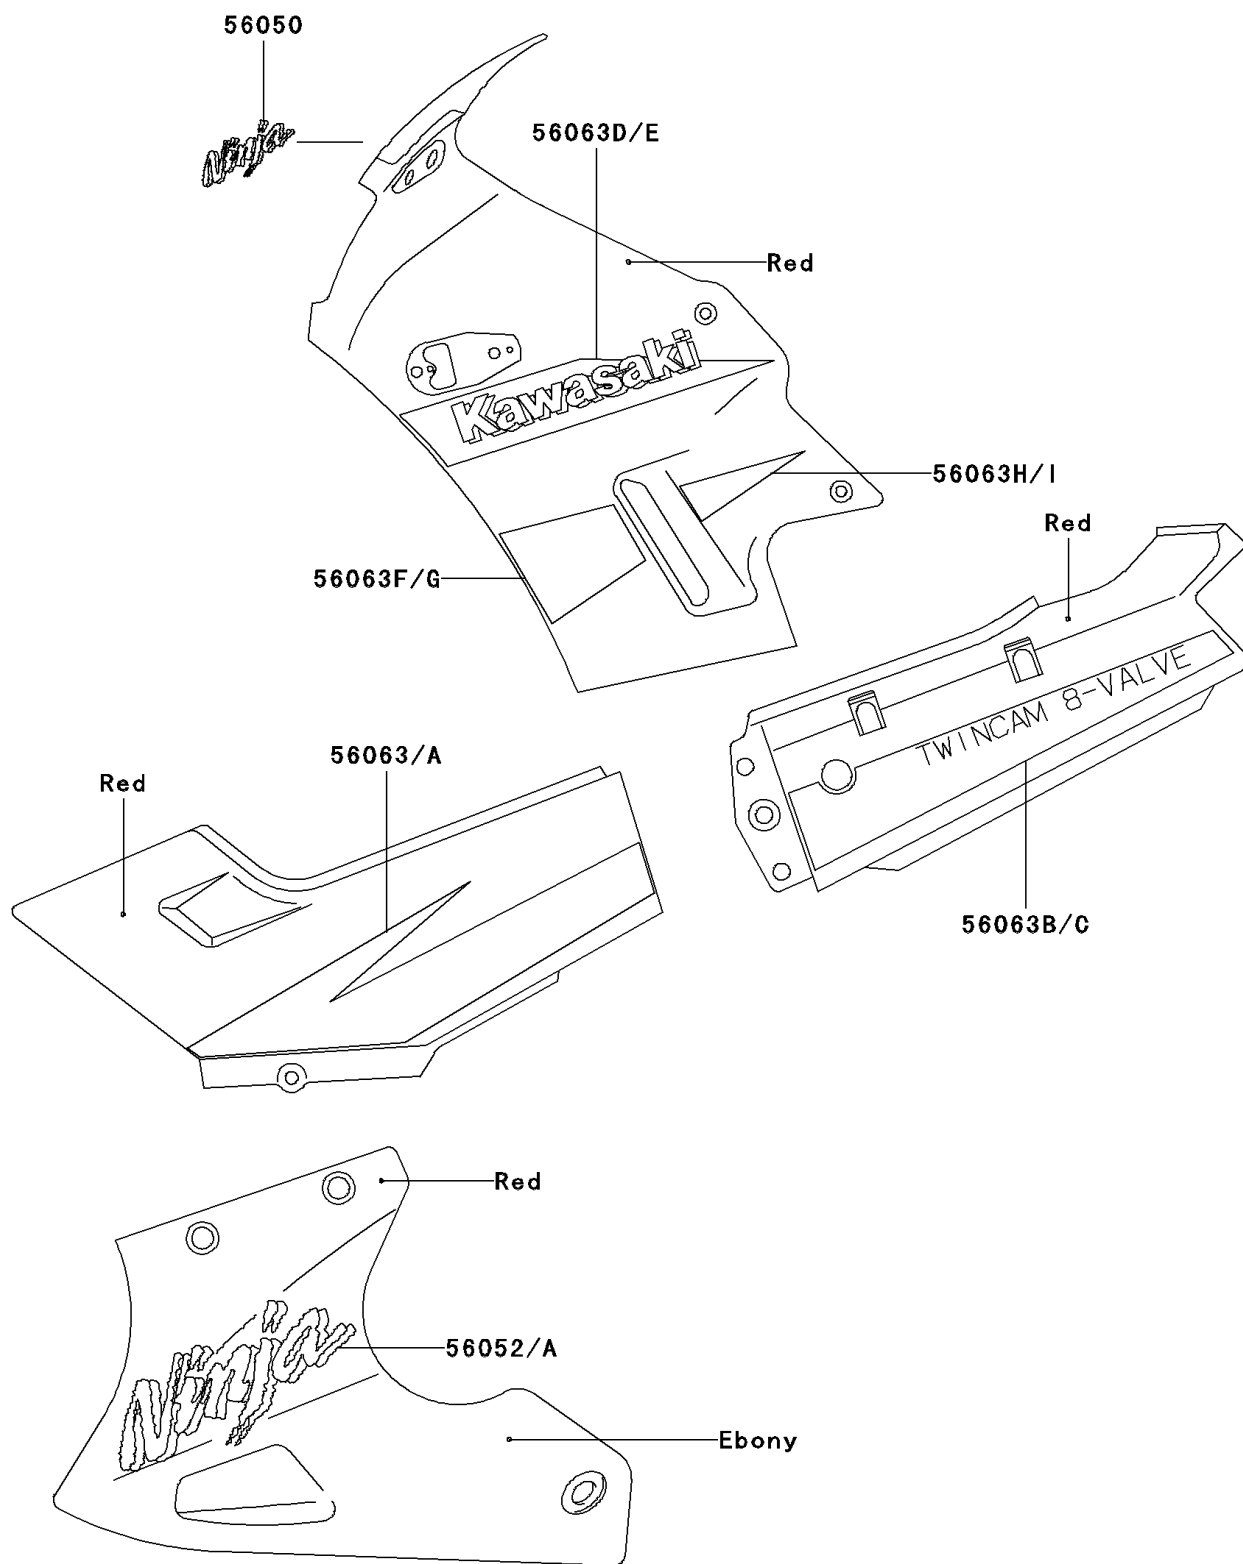

## 2001 Ninja® 250R PARTS DIAGRAM

Decals(Red)(F15)

F2861

## 2001 Ninja® 250R PARTS LIST

Decals(Red)(F15)

ITEM NAME	PART NUMBER	QUANTITY
MARK,WINDSHIELD (Ref # 56050)	56050-1054	1
MARK,LWR COWLING,LH,NINJA (Ref # 56052)	56052-1295	1
MARK,LWR COWLING,RH,NINJA (Ref # 56052A)	56052-1296	1
PATTERN,SIDE COVER,LH (Ref # 56063)	56063-1850	1
PATTERN,SIDE COVER,RH (Ref # 56063A)	56063-1851	1
PATTERN,SEAT COVER,LH (Ref # 56063B)	56063-1852	1
PATTERN,SEAT COVER,RH (Ref # 56063C)	56063-1853	1
PATTERN,UPP COWLING,LH (Ref # 56063D)	56063-1854	1
PATTERN,UPP COWLING,RH (Ref # 56063E)	56063-1855	1
PATTERN,UPP COWLING,LWR,FR,LH (Ref # 56063F)	56063-1856	1
PATTERN,UPP COWLING,LWR,FR,RH (Ref # 56063G)	56063-1857	1
PATTERN,UPP COWLING,LWR,RR,LH (Ref # 56063H)	56063-1858	1
PATTERN,UPP COWLING,LWR,RR,RH (Ref # 56063I)	56063-1859	1