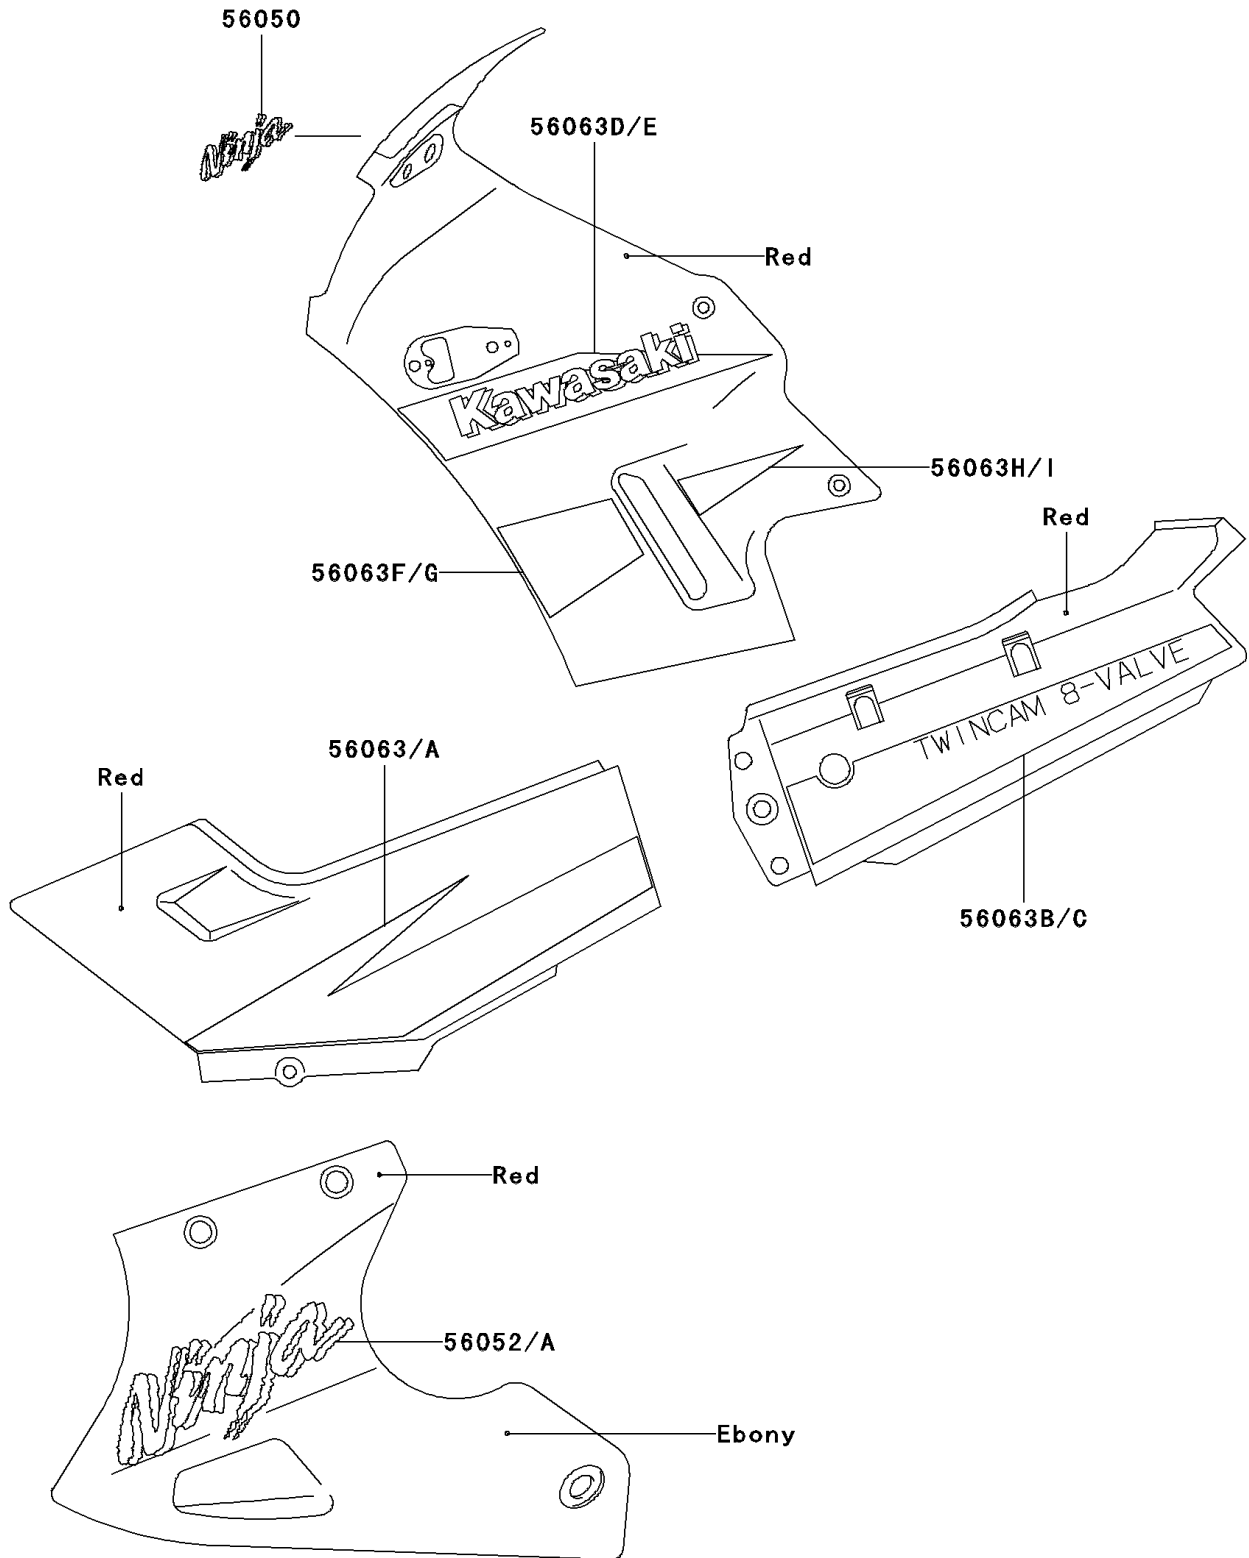

2001 Ninja® 250R PARTS DIAGRAM

Decals(Red)(F15)

F2861

2001 Ninja® 250R PARTS LIST

Decals(Red)(F15)

ITEM NAME	PART NUMBER	QUANTITY
MARK,WINDSHIELD (Ref # 56050)	56050-1054	1
MARK,LWR COWLING,LH,NINJA (Ref # 56052)	56052-1295	1
MARK,LWR COWLING,RH,NINJA (Ref # 56052A)	56052-1296	1
PATTERN,SIDE COVER,LH (Ref # 56063)	56063-1850	1
PATTERN,SIDE COVER,RH (Ref # 56063A)	56063-1851	1
PATTERN,SEAT COVER,LH (Ref # 56063B)	56063-1852	1
PATTERN,SEAT COVER,RH (Ref # 56063C)	56063-1853	1
PATTERN,UPP COWLING,LH (Ref # 56063D)	56063-1854	1
PATTERN,UPP COWLING,RH (Ref # 56063E)	56063-1855	1
PATTERN,UPP COWLING,LWR,FR,LH (Ref # 56063F)	56063-1856	1
PATTERN,UPP COWLING,LWR,FR,RH (Ref # 56063G)	56063-1857	1
PATTERN,UPP COWLING,LWR,RR,LH (Ref # 56063H)	56063-1858	1
PATTERN,UPP COWLING,LWR,RR,RH (Ref # 56063I)	56063-1859	1