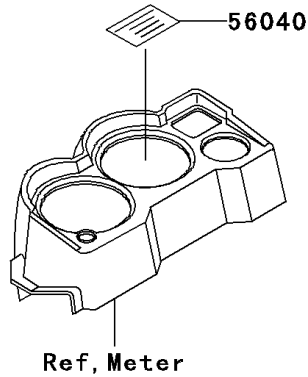

2005 Ninja® 250R PARTS DIAGRAM

Labels

F2860

2005 Ninja® 250R PARTS LIST

Labels

ITEM NAME	PART NUMBER	QUANTITY
LABEL-MANUAL,DAILY SAFETY (Ref # 56031)	56031-1453	1
LABEL-MANUAL,CHAIN (Ref # 56033)	56033-0034	1
LABEL-MANUAL,OIL&OIL FILTER (Ref # 56033C)	56033-1333	1
LABEL-SPECIFICATION,TIRE&LOAD (Ref # 56037A)	56037-1987	1
LABEL-WARNING,BREAK IN CAUTION (Ref # 56040)	56040-1007	1
LABEL-WARNING,EVAPO (Ref # 56040A)	56040-1121	1
LABEL-CERTIFICATION,EVAPO ROUT (Ref # 59461)	59461-1981	1