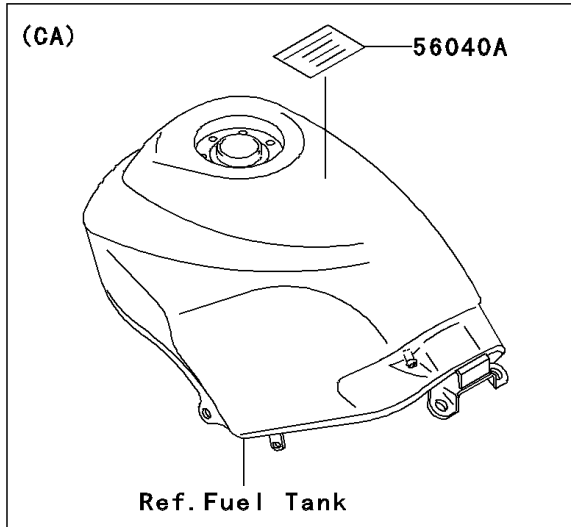

2005 Ninja® 250R PARTS DIAGRAM

Labels

F2860

2005 Ninja® 250R PARTS LIST

Labels

ITEM NAME	PART NUMBER	QUANTITY
LABEL-MANUAL,DAILY SAFETY (Ref # 56031)	56031-1453	1
LABEL-MANUAL,CHAIN (Ref # 56033)	56033-0034	1
LABEL-MANUAL,OIL&OIL FILTER (Ref # 56033C)	56033-1333	1
LABEL-SPECIFICATION,TIRE&LOAD (Ref # 56037A)	56037-1987	1
LABEL-WARNING,BREAK IN CAUTION (Ref # 56040)	56040-1007	1
LABEL-WARNING,EVAPO (Ref # 56040A)	56040-1121	1
LABEL-CERTIFICATION,EVAPO ROUT (Ref # 59461)	59461-1981	1