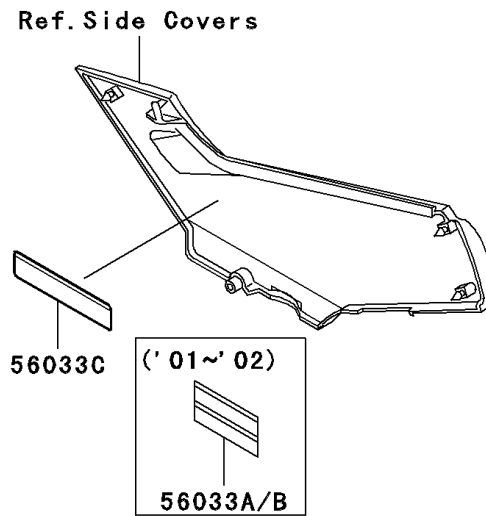

2005 Ninja® 250R PARTS DIAGRAM

Labels

F2860

2005 Ninja® 250R PARTS LIST

Labels

ITEM NAME	PART NUMBER	QUANTITY
LABEL-MANUAL,DAILY SAFETY (Ref # 56031)	56031-1453	1
LABEL-MANUAL,CHAIN (Ref # 56033)	56033-0034	1
LABEL-MANUAL,OIL&OIL FILTER (Ref # 56033C)	56033-1333	1
LABEL-SPECIFICATION,TIRE&LOAD (Ref # 56037A)	56037-1987	1
LABEL-WARNING,BREAK IN CAUTION (Ref # 56040)	56040-1007	1
LABEL-WARNING,EVAPO (Ref # 56040A)	56040-1121	1
LABEL-CERTIFICATION,EVAPO ROUT (Ref # 59461)	59461-1981	1