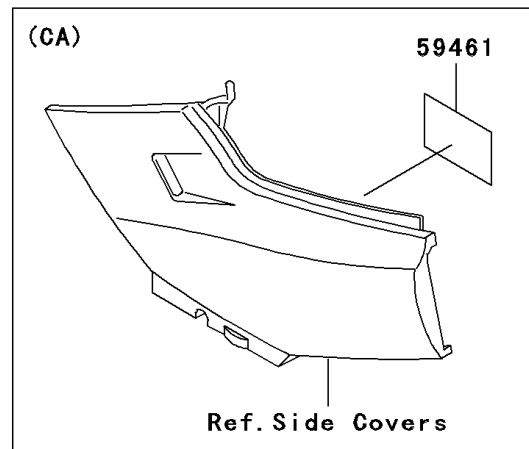

2005 Ninja® 250R PARTS DIAGRAM

Labels

F2860

2005 Ninja® 250R PARTS LIST

Labels

ITEM NAME	PART NUMBER	QUANTITY
LABEL-MANUAL,DAILY SAFETY (Ref # 56031)	56031-1453	1
LABEL-MANUAL,CHAIN (Ref # 56033)	56033-0034	1
LABEL-MANUAL,OIL&OIL FILTER (Ref # 56033C)	56033-1333	1
LABEL-SPECIFICATION,TIRE&LOAD (Ref # 56037A)	56037-1987	1
LABEL-WARNING,BREAK IN CAUTION (Ref # 56040)	56040-1007	1
LABEL-WARNING,EVAPO (Ref # 56040A)	56040-1121	1
LABEL-CERTIFICATION,EVAPO ROUT (Ref # 59461)	59461-1981	1