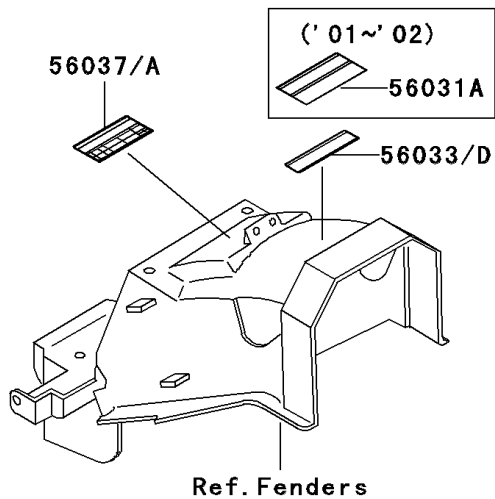

2005 Ninja® 250R PARTS DIAGRAM

Labels

F2860

2005 Ninja® 250R PARTS LIST

Labels

ITEM NAME	PART NUMBER	QUANTITY
LABEL-MANUAL,DAILY SAFETY (Ref # 56031)	56031-1453	1
LABEL-MANUAL,CHAIN (Ref # 56033)	56033-0034	1
LABEL-MANUAL,OIL&OIL FILTER (Ref # 56033C)	56033-1333	1
LABEL-SPECIFICATION,TIRE&LOAD (Ref # 56037A)	56037-1987	1
LABEL-WARNING,BREAK IN CAUTION (Ref # 56040)	56040-1007	1
LABEL-WARNING,EVAPO (Ref # 56040A)	56040-1121	1
LABEL-CERTIFICATION,EVAPO ROUT (Ref # 59461)	59461-1981	1