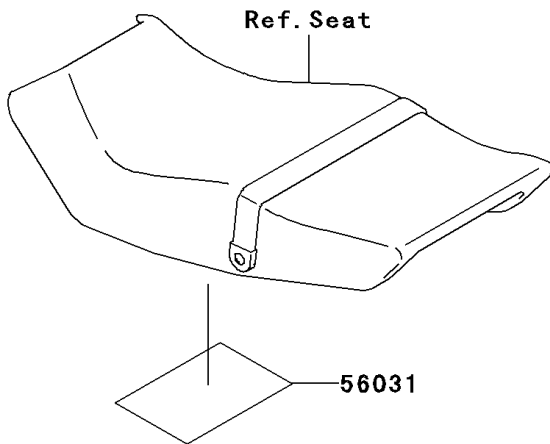

2005 Ninja® 250R PARTS DIAGRAM

Labels

F2860

2005 Ninja® 250R PARTS LIST

Labels

ITEM NAME	PART NUMBER	QUANTITY
LABEL-MANUAL,DAILY SAFETY (Ref # 56031)	56031-1453	1
LABEL-MANUAL,CHAIN (Ref # 56033)	56033-0034	1
LABEL-MANUAL,OIL&OIL FILTER (Ref # 56033C)	56033-1333	1
LABEL-SPECIFICATION,TIRE&LOAD (Ref # 56037A)	56037-1987	1
LABEL-WARNING,BREAK IN CAUTION (Ref # 56040)	56040-1007	1
LABEL-WARNING,EVAPO (Ref # 56040A)	56040-1121	1
LABEL-CERTIFICATION,EVAPO ROUT (Ref # 59461)	59461-1981	1