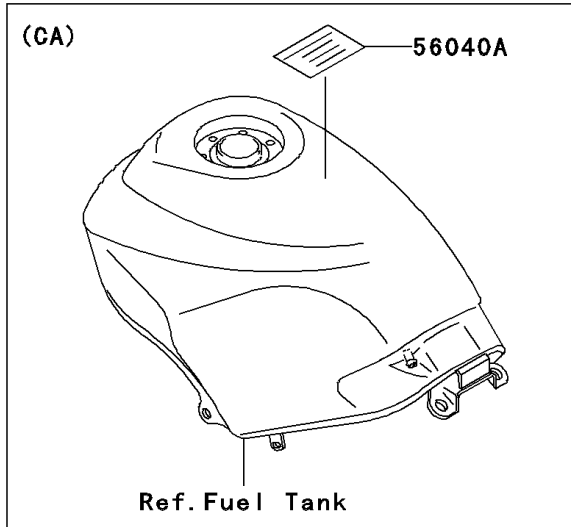

2004 Ninja® 250R PARTS DIAGRAM

Labels

F2860

2004 Ninja® 250R PARTS LIST

Labels

ITEM NAME	PART NUMBER	QUANTITY
LABEL-MANUAL,DAILY SAFETY (Ref # 56031)	56031-1453	1
LABEL-MANUAL,CHAIN (Ref # 56033)	56033-0034	1
LABEL-MANUAL,OIL&OIL FILTER (Ref # 56033C)	56033-1333	1
LABEL-SPECIFICATION,TIRE&LOAD (Ref # 56037A)	56037-1987	1
LABEL-WARNING,BREAK IN CAUTION (Ref # 56040)	56040-1007	1
LABEL-WARNING,EVAPO (Ref # 56040A)	56040-1121	1
LABEL-CERTIFICATION,EVAPO ROUT (Ref # 59461)	59461-1981	1