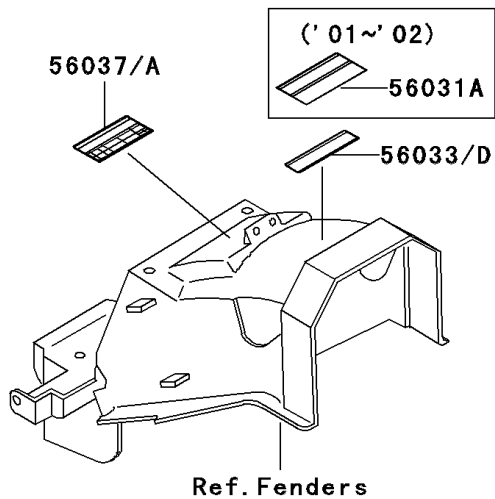

2004 Ninja® 250R PARTS DIAGRAM

Labels

F2860

2004 Ninja® 250R PARTS LIST

Labels

ITEM NAME	PART NUMBER	QUANTITY
LABEL-MANUAL,DAILY SAFETY (Ref # 56031)	56031-1453	1
LABEL-MANUAL,CHAIN (Ref # 56033)	56033-0034	1
LABEL-MANUAL,OIL&OIL FILTER (Ref # 56033C)	56033-1333	1
LABEL-SPECIFICATION,TIRE&LOAD (Ref # 56037A)	56037-1987	1
LABEL-WARNING,BREAK IN CAUTION (Ref # 56040)	56040-1007	1
LABEL-WARNING,EVAPO (Ref # 56040A)	56040-1121	1
LABEL-CERTIFICATION,EVAPO ROUT (Ref # 59461)	59461-1981	1