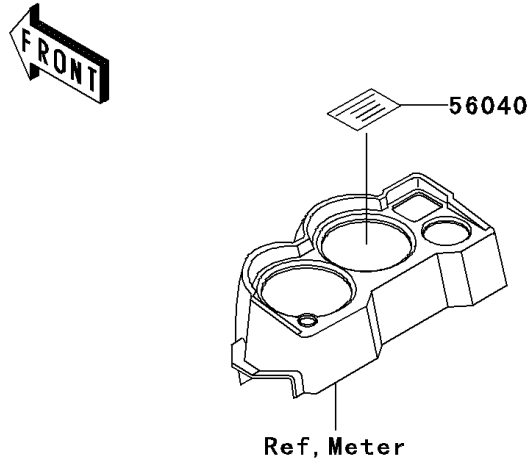

2004 Ninja® 250R PARTS DIAGRAM

Labels

F2860

2004 Ninja® 250R PARTS LIST

Labels

ITEM NAME	PART NUMBER	QUANTITY
LABEL-MANUAL,DAILY SAFETY (Ref # 56031)	56031-1453	1
LABEL-MANUAL,CHAIN (Ref # 56033)	56033-0034	1
LABEL-MANUAL,OIL&OIL FILTER (Ref # 56033C)	56033-1333	1
LABEL-SPECIFICATION,TIRE&LOAD (Ref # 56037A)	56037-1987	1
LABEL-WARNING,BREAK IN CAUTION (Ref # 56040)	56040-1007	1
LABEL-WARNING,EVAPO (Ref # 56040A)	56040-1121	1
LABEL-CERTIFICATION,EVAPO ROUT (Ref # 59461)	59461-1981	1