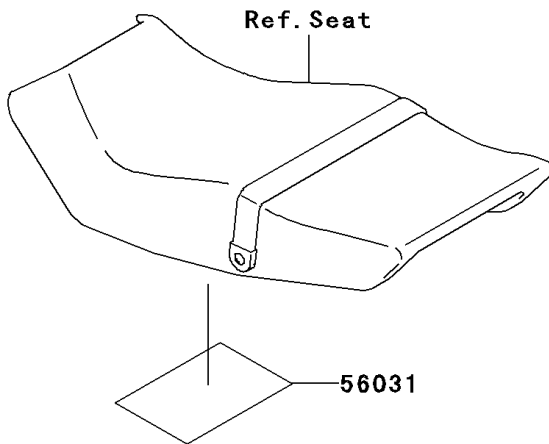

2004 Ninja® 250R PARTS DIAGRAM

Labels

F2860

2004 Ninja® 250R PARTS LIST

Labels

ITEM NAME	PART NUMBER	QUANTITY
LABEL-MANUAL,DAILY SAFETY (Ref # 56031)	56031-1453	1
LABEL-MANUAL,CHAIN (Ref # 56033)	56033-0034	1
LABEL-MANUAL,OIL&OIL FILTER (Ref # 56033C)	56033-1333	1
LABEL-SPECIFICATION,TIRE&LOAD (Ref # 56037A)	56037-1987	1
LABEL-WARNING,BREAK IN CAUTION (Ref # 56040)	56040-1007	1
LABEL-WARNING,EVAPO (Ref # 56040A)	56040-1121	1
LABEL-CERTIFICATION,EVAPO ROUT (Ref # 59461)	59461-1981	1