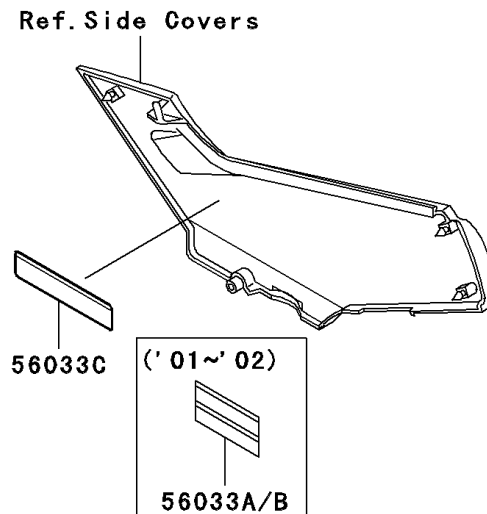

2004 Ninja® 250R PARTS DIAGRAM

Labels

F2860

2004 Ninja® 250R PARTS LIST

Labels

ITEM NAME	PART NUMBER	QUANTITY
LABEL-MANUAL,DAILY SAFETY (Ref # 56031)	56031-1453	1
LABEL-MANUAL,CHAIN (Ref # 56033)	56033-0034	1
LABEL-MANUAL,OIL&OIL FILTER (Ref # 56033C)	56033-1333	1
LABEL-SPECIFICATION,TIRE&LOAD (Ref # 56037A)	56037-1987	1
LABEL-WARNING,BREAK IN CAUTION (Ref # 56040)	56040-1007	1
LABEL-WARNING,EVAPO (Ref # 56040A)	56040-1121	1
LABEL-CERTIFICATION,EVAPO ROUT (Ref # 59461)	59461-1981	1