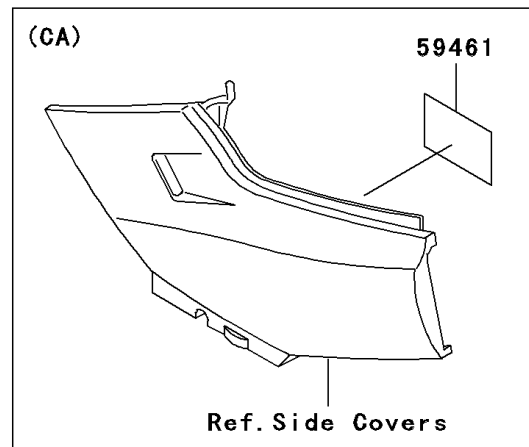

2004 Ninja® 250R PARTS DIAGRAM

Labels

F2860

2004 Ninja® 250R PARTS LIST

Labels

ITEM NAME	PART NUMBER	QUANTITY
LABEL-MANUAL,DAILY SAFETY (Ref # 56031)	56031-1453	1
LABEL-MANUAL,CHAIN (Ref # 56033)	56033-0034	1
LABEL-MANUAL,OIL&OIL FILTER (Ref # 56033C)	56033-1333	1
LABEL-SPECIFICATION,TIRE&LOAD (Ref # 56037A)	56037-1987	1
LABEL-WARNING,BREAK IN CAUTION (Ref # 56040)	56040-1007	1
LABEL-WARNING,EVAPO (Ref # 56040A)	56040-1121	1
LABEL-CERTIFICATION,EVAPO ROUT (Ref # 59461)	59461-1981	1