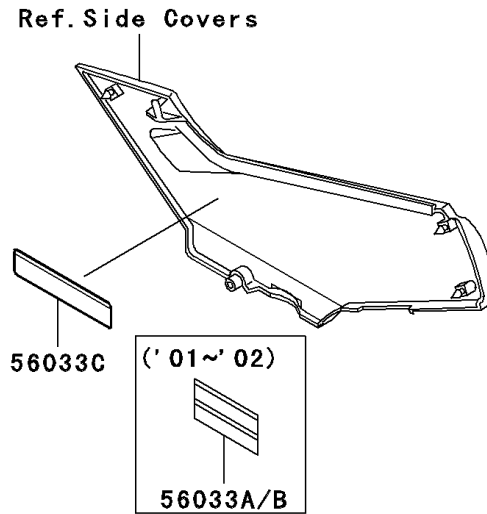

2001 Ninja® 250R PARTS DIAGRAM

Labels

F2860

2001 Ninja® 250R PARTS LIST

Labels

ITEM NAME	PART NUMBER	QUANTITY
LABEL-MANUAL,DAILY SAFETY (Ref # 56031)	56031-1453	1
LABEL-MANUAL,CHAIN (Ref # 56031A)	56031-1972	1
LABEL-MANUAL,OIL&OIL FILTER (Ref # 56033A)	56033-1217	1
LABEL-SPECIFICATION,TIRE&LOAD (Ref # 56037)	56037-1401	1
LABEL-WARNING,BREAK IN CAUTION (Ref # 56040)	56040-1007	1
LABEL-WARNING,EVAPO (Ref # 56040A)	56040-1121	1
LABEL-CERTIFICATION,EVAPO ROUT (Ref # 59461)	59461-1981	1