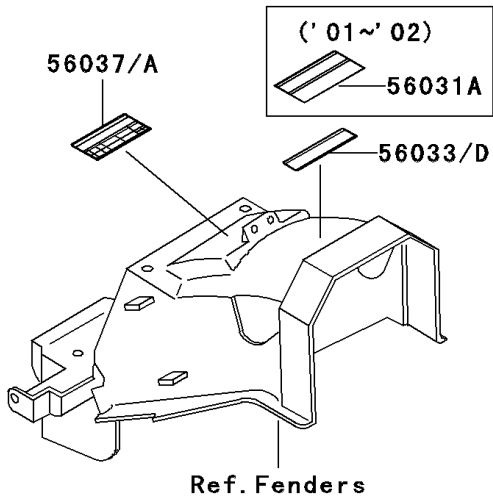

2001 Ninja® 250R PARTS DIAGRAM

Labels

F2860

2001 Ninja® 250R PARTS LIST

Labels

ITEM NAME	PART NUMBER	QUANTITY
LABEL-MANUAL,DAILY SAFETY (Ref # 56031)	56031-1453	1
LABEL-MANUAL,CHAIN (Ref # 56031A)	56031-1972	1
LABEL-MANUAL,OIL&OIL FILTER (Ref # 56033A)	56033-1217	1
LABEL-SPECIFICATION,TIRE&LOAD (Ref # 56037)	56037-1401	1
LABEL-WARNING,BREAK IN CAUTION (Ref # 56040)	56040-1007	1
LABEL-WARNING,EVAPO (Ref # 56040A)	56040-1121	1
LABEL-CERTIFICATION,EVAPO ROUT (Ref # 59461)	59461-1981	1