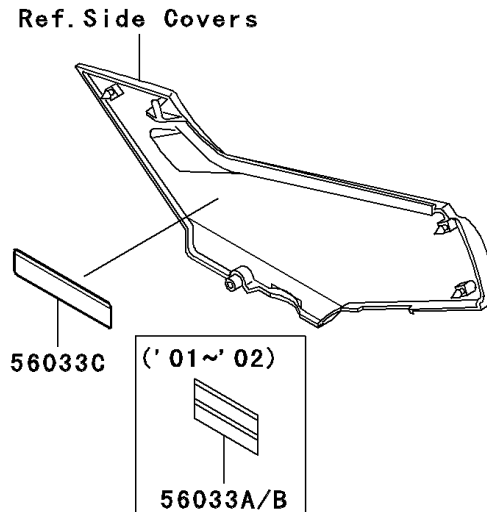

2001 Ninja® 250R PARTS DIAGRAM

Labels

F2860

2001 Ninja® 250R PARTS LIST

Labels

ITEM NAME	PART NUMBER	QUANTITY
LABEL-MANUAL,DAILY SAFETY (Ref # 56031)	56031-1453	1
LABEL-MANUAL,CHAIN (Ref # 56031A)	56031-1972	1
LABEL-MANUAL,OIL&OIL FILTER (Ref # 56033A)	56033-1217	1
LABEL-SPECIFICATION,TIRE&LOAD (Ref # 56037)	56037-1401	1
LABEL-WARNING,BREAK IN CAUTION (Ref # 56040)	56040-1007	1
LABEL-WARNING,EVAPO (Ref # 56040A)	56040-1121	1
LABEL-CERTIFICATION,EVAPO ROUT (Ref # 59461)	59461-1981	1