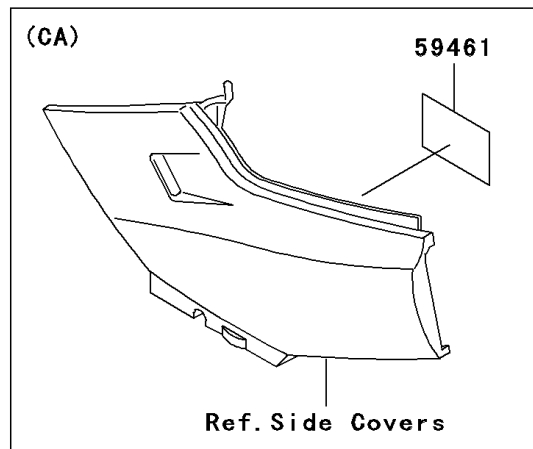

2001 Ninja® 250R PARTS DIAGRAM

Labels

F2860

2001 Ninja® 250R PARTS LIST

Labels

ITEM NAME	PART NUMBER	QUANTITY
LABEL-MANUAL,DAILY SAFETY (Ref # 56031)	56031-1453	1
LABEL-MANUAL,CHAIN (Ref # 56031A)	56031-1972	1
LABEL-MANUAL,OIL&OIL FILTER (Ref # 56033A)	56033-1217	1
LABEL-SPECIFICATION,TIRE&LOAD (Ref # 56037)	56037-1401	1
LABEL-WARNING,BREAK IN CAUTION (Ref # 56040)	56040-1007	1
LABEL-WARNING,EVAPO (Ref # 56040A)	56040-1121	1
LABEL-CERTIFICATION,EVAPO ROUT (Ref # 59461)	59461-1981	1