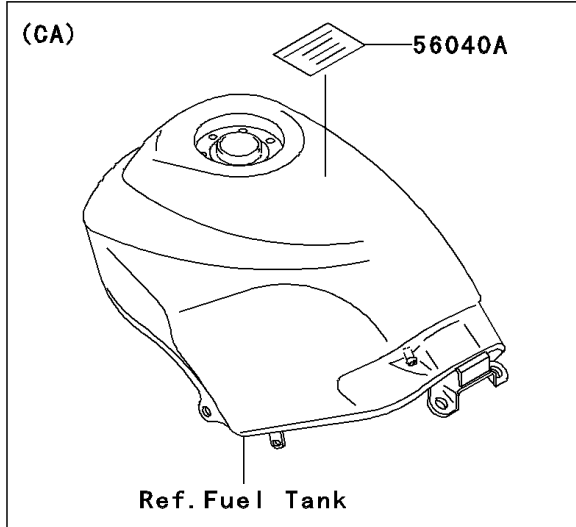

2001 Ninja® 250R PARTS DIAGRAM

Labels

F2860

2001 Ninja® 250R PARTS LIST

Labels

ITEM NAME	PART NUMBER	QUANTITY
LABEL-MANUAL,DAILY SAFETY (Ref # 56031)	56031-1453	1
LABEL-MANUAL,CHAIN (Ref # 56031A)	56031-1972	1
LABEL-MANUAL,OIL&OIL FILTER (Ref # 56033A)	56033-1217	1
LABEL-SPECIFICATION,TIRE&LOAD (Ref # 56037)	56037-1401	1
LABEL-WARNING,BREAK IN CAUTION (Ref # 56040)	56040-1007	1
LABEL-WARNING,EVAPO (Ref # 56040A)	56040-1121	1
LABEL-CERTIFICATION,EVAPO ROUT (Ref # 59461)	59461-1981	1