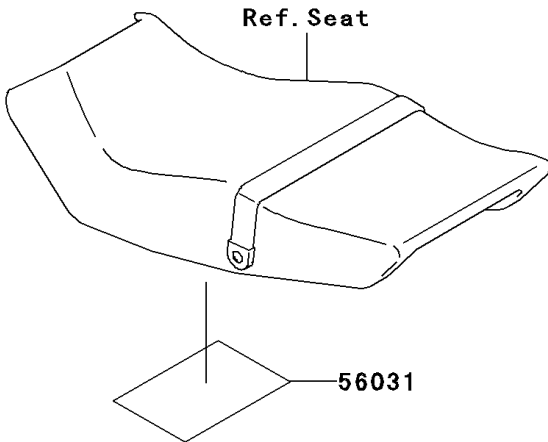

2001 Ninja® 250R PARTS DIAGRAM

Labels

F2860

2001 Ninja® 250R PARTS LIST

Labels

ITEM NAME	PART NUMBER	QUANTITY
LABEL-MANUAL,DAILY SAFETY (Ref # 56031)	56031-1453	1
LABEL-MANUAL,CHAIN (Ref # 56031A)	56031-1972	1
LABEL-MANUAL,OIL&OIL FILTER (Ref # 56033A)	56033-1217	1
LABEL-SPECIFICATION,TIRE&LOAD (Ref # 56037)	56037-1401	1
LABEL-WARNING,BREAK IN CAUTION (Ref # 56040)	56040-1007	1
LABEL-WARNING,EVAPO (Ref # 56040A)	56040-1121	1
LABEL-CERTIFICATION,EVAPO ROUT (Ref # 59461)	59461-1981	1