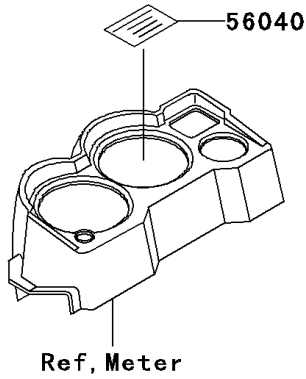

2001 Ninja® 250R PARTS DIAGRAM

Labels

F2860

2001 Ninja® 250R PARTS LIST

Labels

ITEM NAME	PART NUMBER	QUANTITY
LABEL-MANUAL,DAILY SAFETY (Ref # 56031)	56031-1453	1
LABEL-MANUAL,CHAIN (Ref # 56031A)	56031-1972	1
LABEL-MANUAL,OIL&OIL FILTER (Ref # 56033A)	56033-1217	1
LABEL-SPECIFICATION,TIRE&LOAD (Ref # 56037)	56037-1401	1
LABEL-WARNING,BREAK IN CAUTION (Ref # 56040)	56040-1007	1
LABEL-WARNING,EVAPO (Ref # 56040A)	56040-1121	1
LABEL-CERTIFICATION,EVAPO ROUT (Ref # 59461)	59461-1981	1