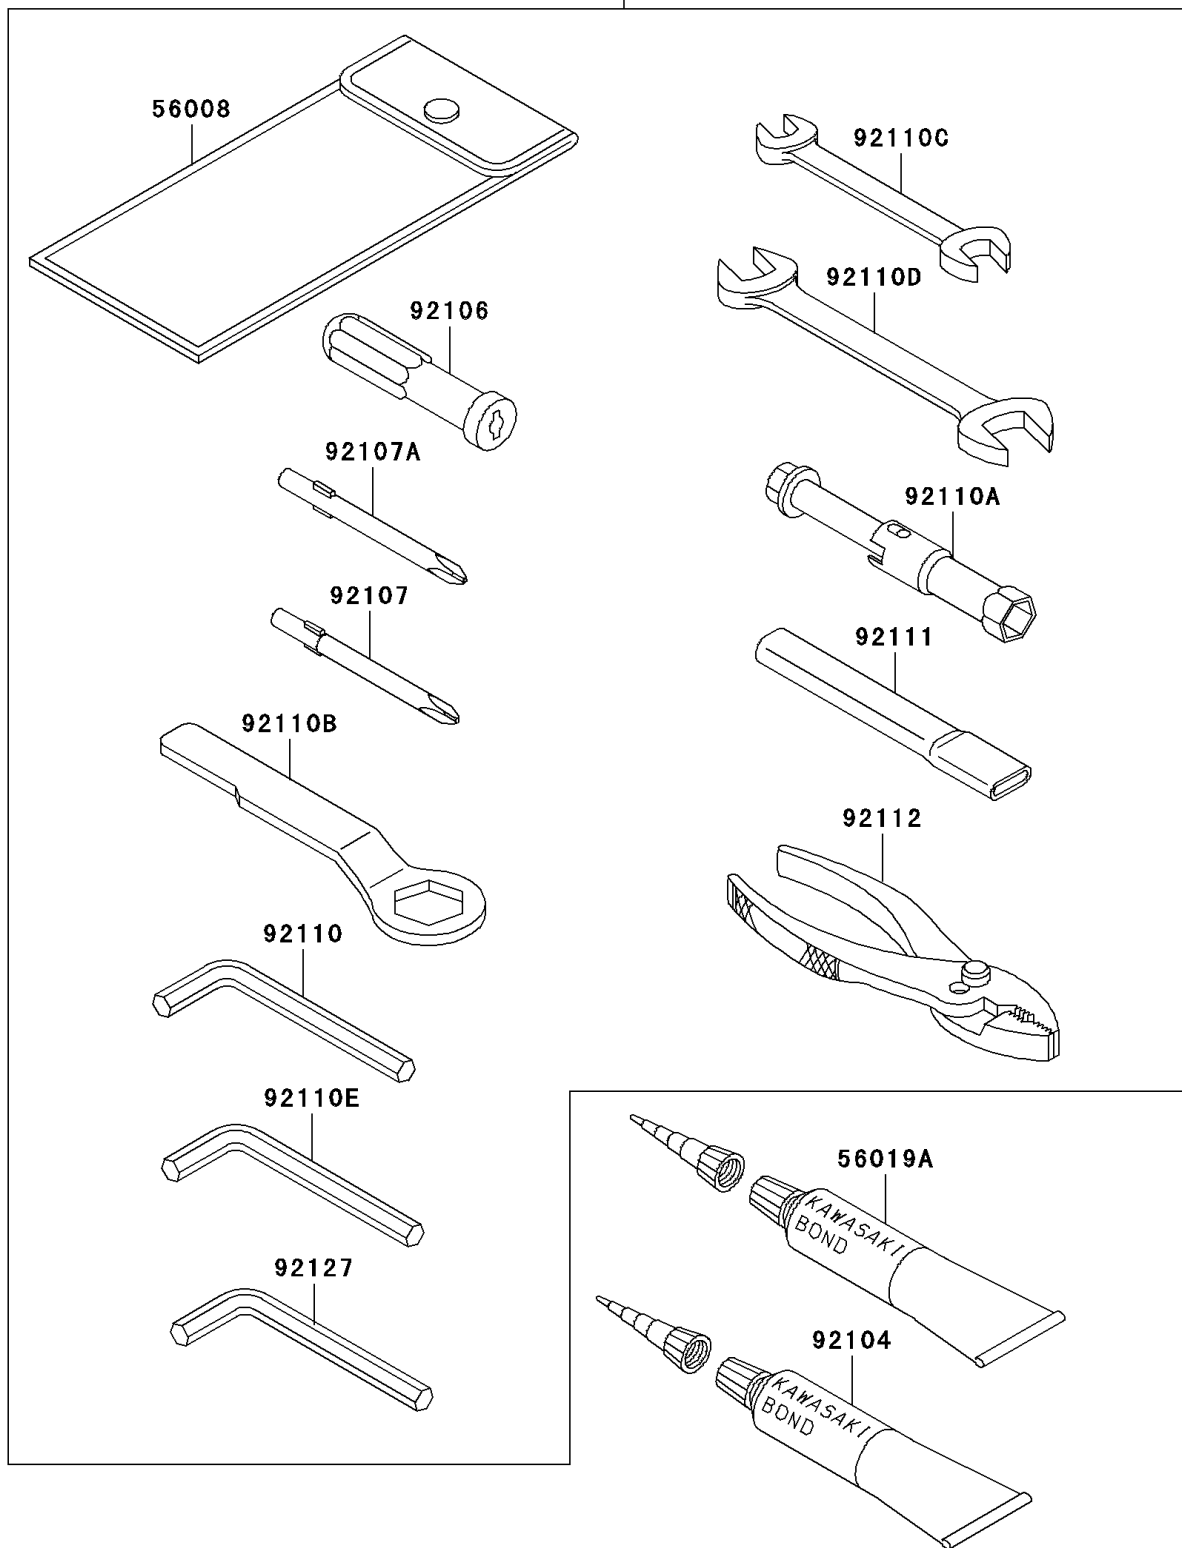

2005 Ninja® 250R PARTS DIAGRAM

Owner's Tools

56007

F2810

2005 Ninja® 250R PARTS LIST

Owner's Tools

ITEM NAME	PART NUMBER	QUANTITY
TOOLKIT (Ref # 56007)	56007-1324	1
BAG,TOOL (Ref # 56008)	56008-1075	1
THREE BOND TB1211,HT/RS,WHITE (Ref # 56019A)	56019-120	1
GASKET-LIQUID,TUBE,100G,SILVER (Ref # 92104)	92104-002	1
GRIP-SCREW DRIVER (Ref # 92106)	92106-1001	1
TOOL-DRIVER,#3PHILLIPS (Ref # 92107)	92107-005	1
TOOL-DRIVER,#2PHILLIPS (Ref # 92107A)	92107-1053	1
TOOL-WRENCH,ALLEN,5MM (Ref # 92110)	92110-1015	1
TOOL-WRENCH,BOX,16MM (Ref # 92110A)	92110-1132	1
TOOL-WRENCH,BOX END,24MM (Ref # 92110B)	92110-1150	1
TOOL-WRENCH,OPEN END,10X12 (Ref # 92110C)	92110-1152	1
TOOL-WRENCH,OPEN END,14X17 (Ref # 92110D)	92110-1153	1
TOOL-WRENCH,ALLEN,4MM (Ref # 92110E)	92110-3703	1
TOOL-BAR,BOX END WRENCH (Ref # 92111)	92111-1051	1
TOOL-PLIERS (Ref # 92112)	92112-1001	1
TOOL-WRENCH,ALLEN,6MM (Ref # 92127)	92127-003	1