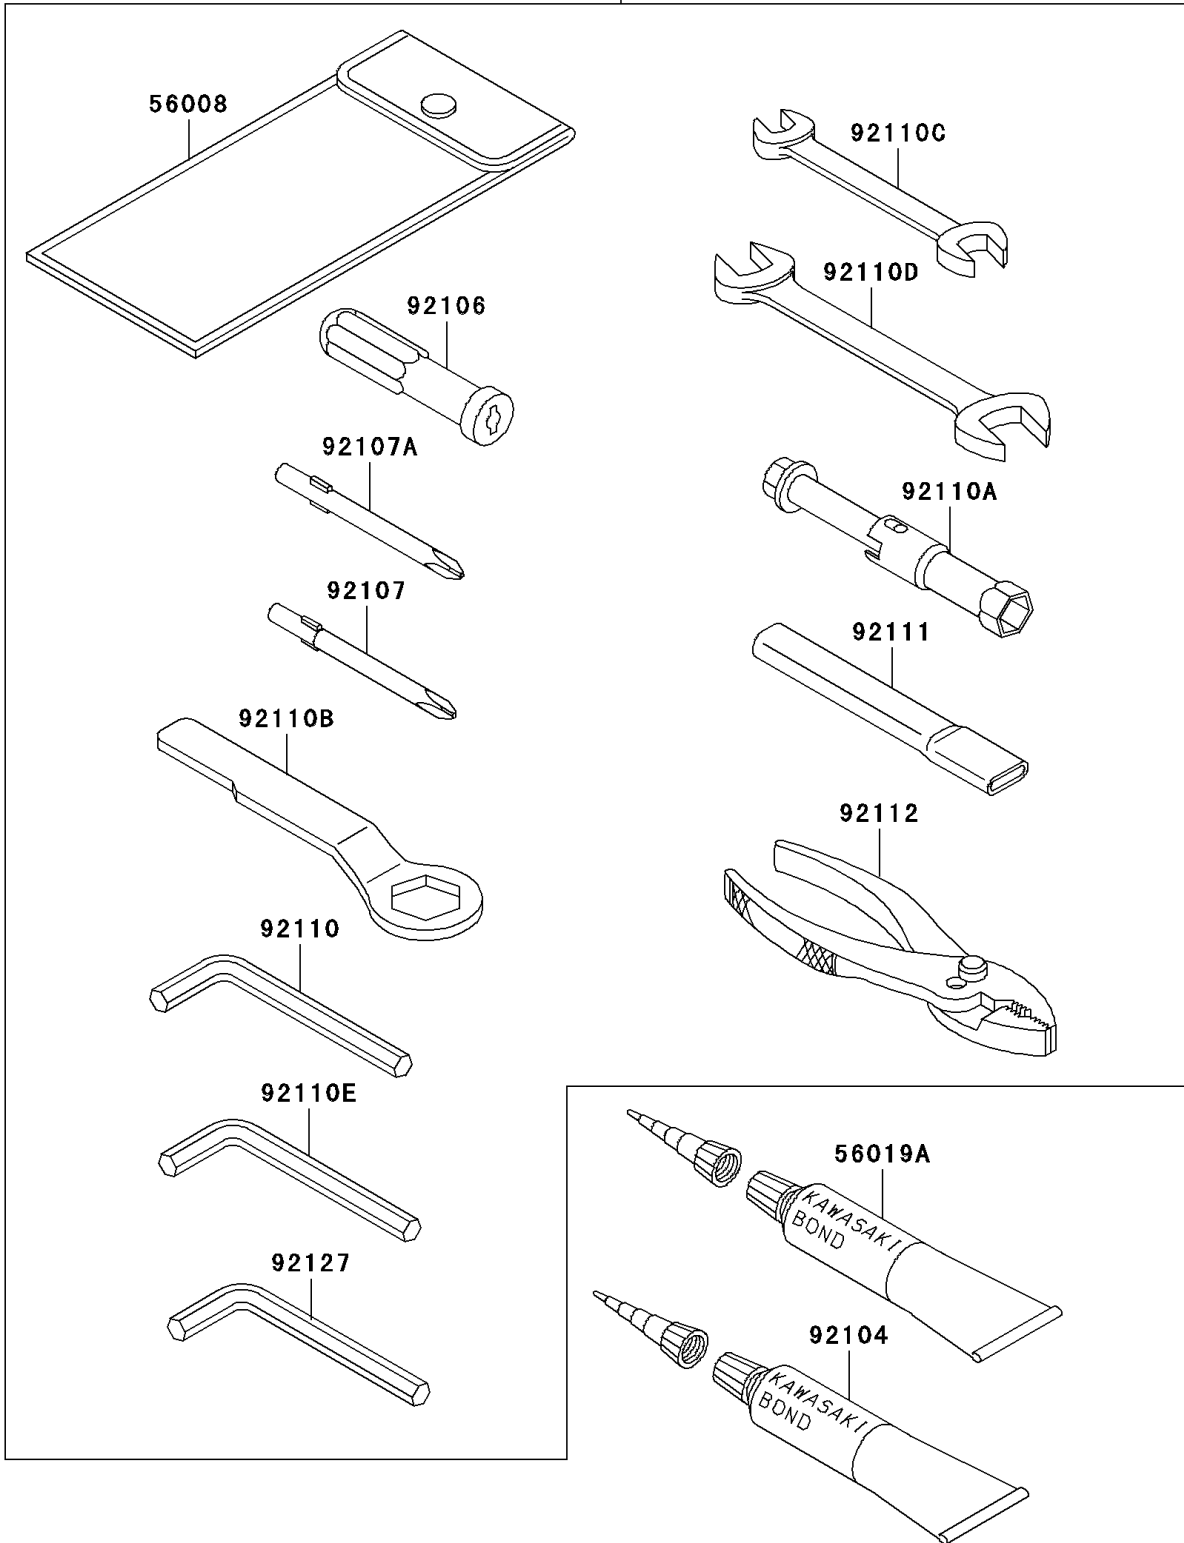

2001 Ninja® 250R PARTS DIAGRAM

Owner's Tools

56007

F2810

2001 Ninja® 250R PARTS LIST

Owner's Tools

ITEM NAME	PART NUMBER	QUANTITY
TOOLKIT (Ref # 56007)	56007-1324	1
BAG,TOOL (Ref # 56008)	56008-1075	1
THREE BOND TB1211,HT/RS,WHITE (Ref # 56019A)	56019-120	1
GASKET-LIQUID,TUBE,100G,SILVER (Ref # 92104)	92104-002	1
GRIP-SCREW DRIVER (Ref # 92106)	92106-1001	1
TOOL-DRIVER,#3PHILLIPS (Ref # 92107)	92107-005	1
TOOL-DRIVER,#2PHILLIPS (Ref # 92107A)	92107-1053	1
TOOL-WRENCH,ALLEN,5MM (Ref # 92110)	92110-1015	1
TOOL-WRENCH,BOX,16MM (Ref # 92110A)	92110-1132	1
TOOL-WRENCH,BOX END,24MM (Ref # 92110B)	92110-1150	1
TOOL-WRENCH,OPEN END,10X12 (Ref # 92110C)	92110-1152	1
TOOL-WRENCH,OPEN END,14X17 (Ref # 92110D)	92110-1153	1
TOOL-WRENCH,ALLEN,4MM (Ref # 92110E)	92110-3703	1
TOOL-BAR,BOX END WRENCH (Ref # 92111)	92111-1051	1
TOOL-PLIERS (Ref # 92112)	92112-1001	1
TOOL-WRENCH,ALLEN,6MM (Ref # 92127)	92127-003	1