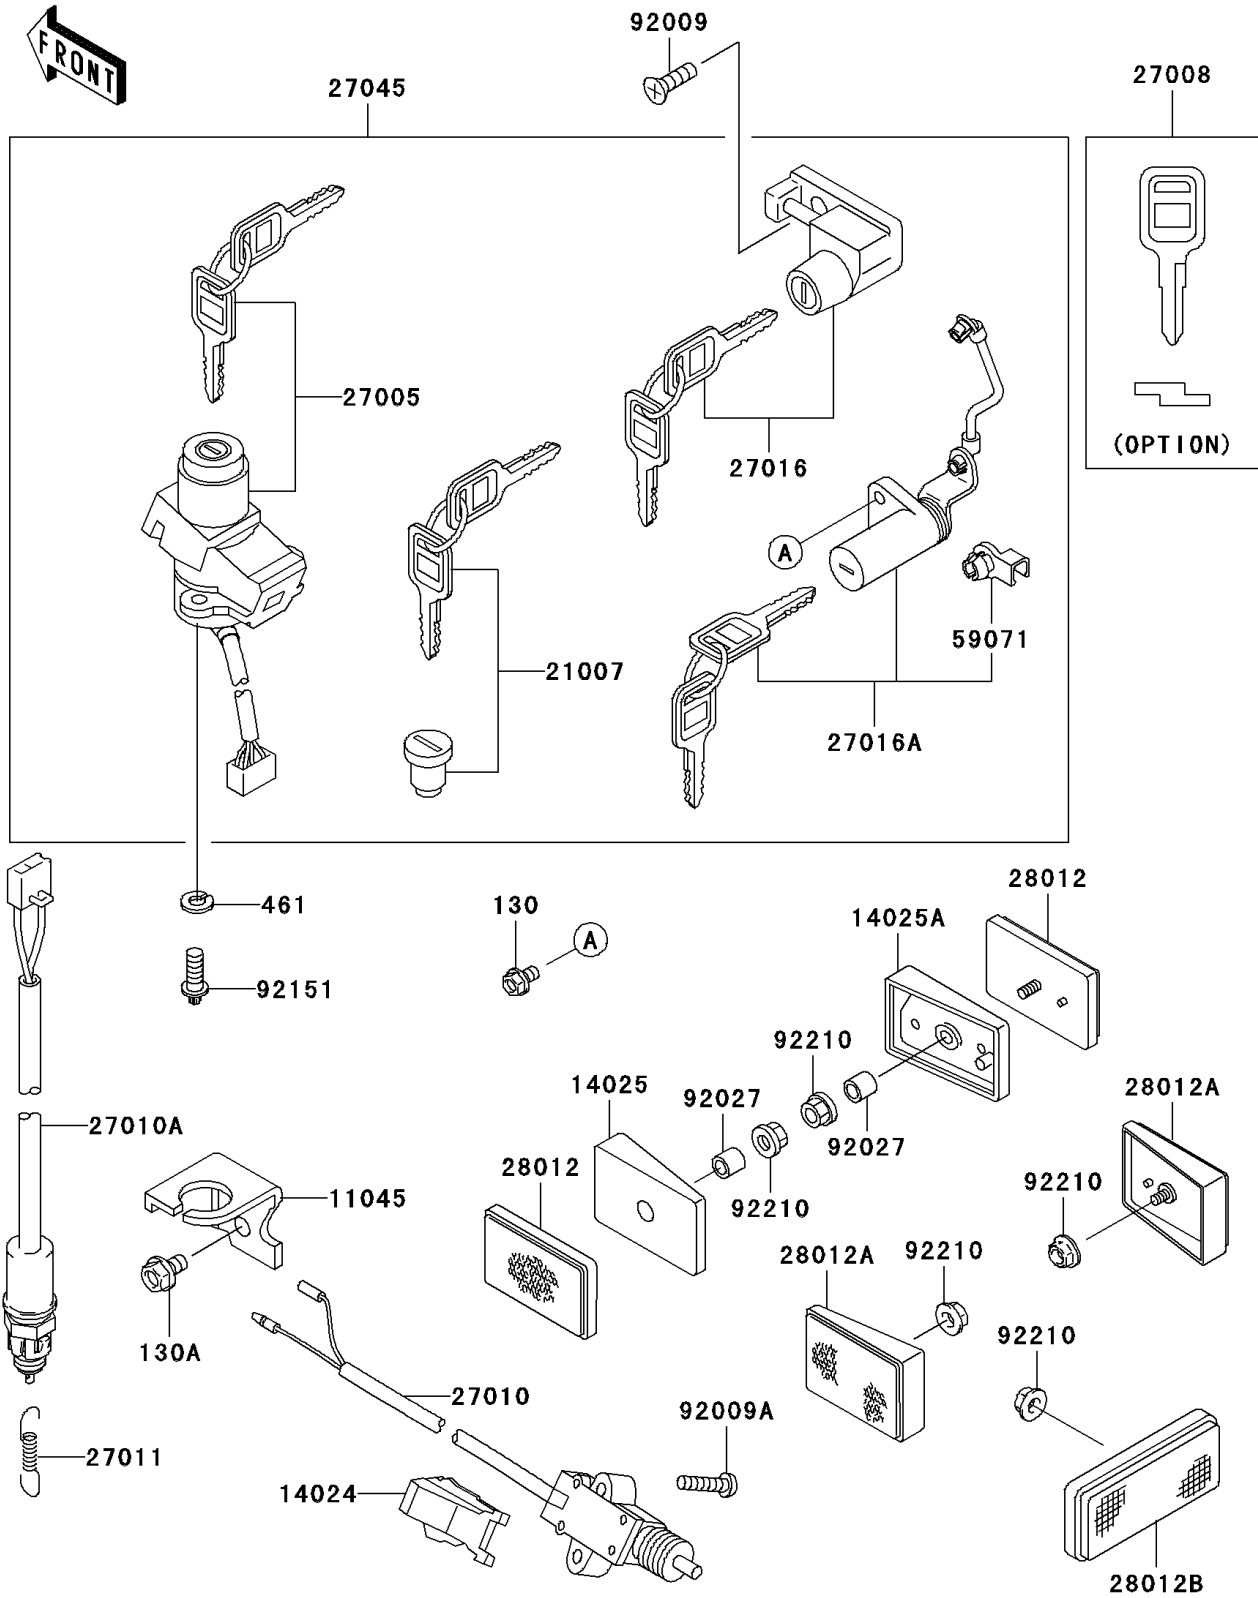

2005 Ninja® 250R PARTS DIAGRAM

Ignition Switch/Locks/Reflectors

F2770

2005 Ninja® 250R PARTS LIST

Ignition Switch/Locks/Reflectors

ITEM NAME	PART NUMBER	QUANTITY
BOLT-FLANGED (Ref # 130)	130B0510	1
BOLT-FLANGED,6X10 (Ref # 130A)	130H0610	1
WASHER-SPRING (Ref # 461)	461L0600	1
BRACKET,REAR BRAKE SWITCH (Ref # 11045)	11045-1641	1
COVER,SIDE STAND SWITCH (Ref # 14024)	14024-1532	1
COVER,REFLECTOR,FR (Ref # 14025)	14025-1886	1
COVER,REFLECTOR,FR (Ref # 14025A)	14025-1887	1
ROTOR,LOCK,TANK CAP (Ref # 21007)	21007-5037	1
SWITCH-ASSY-IGNITION (Ref # 27005)	27005-5105	1
KEY-LOCK,BLANK (Ref # 27008)	27008-1173	1
SWITCH,SIDE STAND (Ref # 27010)	27010-1223	1
SWITCH,REAR BRAKE (Ref # 27010A)	27010-1479	1
SPRING,BRAKE LAMP SWITCH (Ref # 27011)	27011-004	1
LOCK-ASSY,HELMET (Ref # 27016)	27016-5211	1
LOCK-ASSY,SEAT (Ref # 27016A)	27016-5224	1
SWITCH-ASSY (Ref # 27045)	27045-5003	1
REFLECTOR-REFLEX,FR (Ref # 28012)	28012-1052	1
REFLECTOR-REFLEX,RR (Ref # 28012A)	28012-1056	1
REFLECTOR-REFLEX (Ref # 28012B)	28012-1077	1
JOINT (Ref # 59071)	59071-1103	1
SCREW,5X12 (Ref # 92009)	92009-1401	1
SCREW,5X22 (Ref # 92009A)	92009-1492	1
COLLAR,5X8X14.5 (Ref # 92027)	92027-1789	1
BOLT,TORX,6X16 (Ref # 92151)	92151-1911	1
NUT,FLANGED,5MM (Ref # 92210)	92210-0007	1