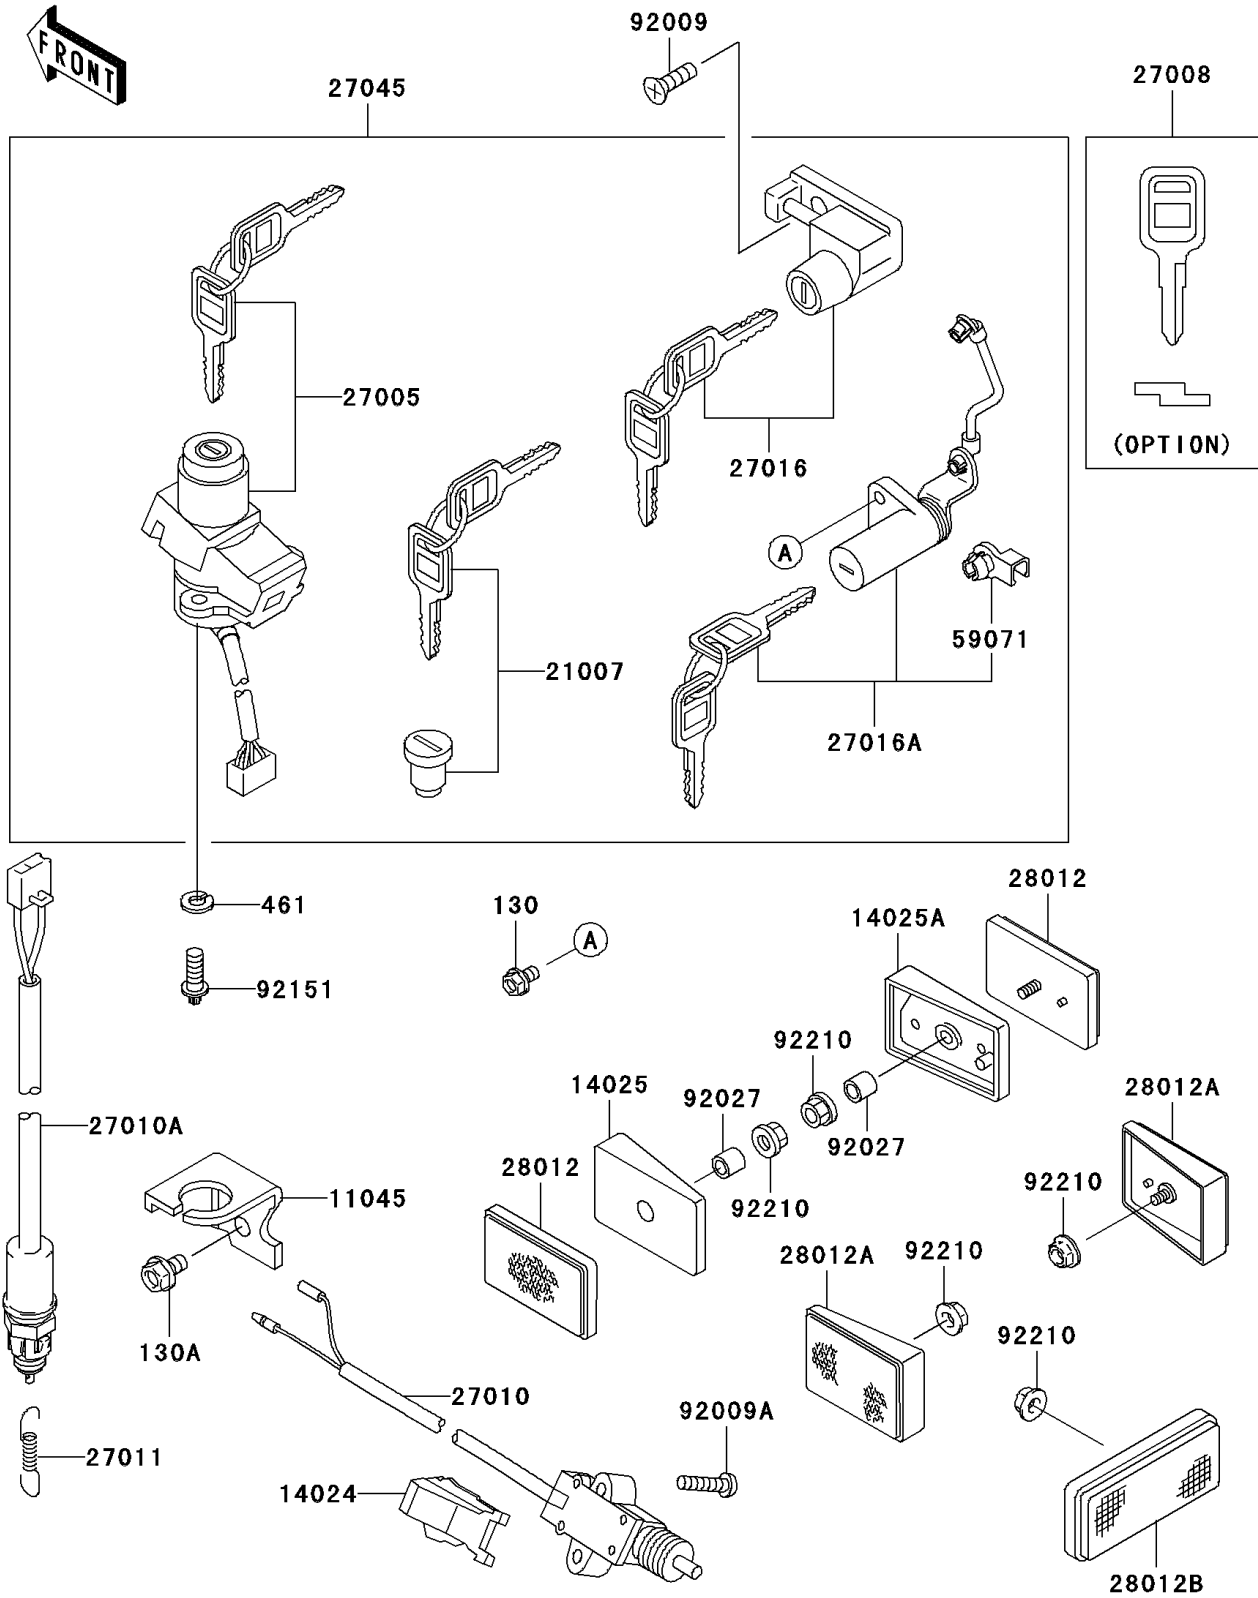

2004 Ninja® 250R PARTS DIAGRAM

Ignition Switch/Locks/Reflectors

F2770

2004 Ninja® 250R PARTS LIST

Ignition Switch/Locks/Reflectors

ITEM NAME	PART NUMBER	QUANTITY
BOLT-FLANGED (Ref # 130)	130B0510	1
BOLT-FLANGED,6X10 (Ref # 130A)	130H0610	1
WASHER-SPRING (Ref # 461)	461L0600	1
BRACKET,REAR BRAKE SWITCH (Ref # 11045)	11045-1641	1
COVER,SIDE STAND SWITCH (Ref # 14024)	14024-1532	1
COVER,REFLECTOR,FR (Ref # 14025)	14025-1886	1
COVER,REFLECTOR,FR (Ref # 14025A)	14025-1887	1
ROTOR,LOCK,TANK CAP (Ref # 21007)	21007-5037	1
SWITCH-ASSY-IGNITION (Ref # 27005)	27005-5105	1
KEY-LOCK,BLANK (Ref # 27008)	27008-1173	1
SWITCH,SIDE STAND (Ref # 27010)	27010-1223	1
SWITCH,REAR BRAKE (Ref # 27010A)	27010-1479	1
SPRING,BRAKE LAMP SWITCH (Ref # 27011)	27011-004	1
LOCK-ASSY,HELMET (Ref # 27016)	27016-5211	1
LOCK-ASSY,SEAT (Ref # 27016A)	27016-5224	1
SWITCH-ASSY (Ref # 27045)	27045-5003	1
REFLECTOR-REFLEX,FR (Ref # 28012)	28012-1052	1
REFLECTOR-REFLEX,RR (Ref # 28012A)	28012-1056	1
REFLECTOR-REFLEX (Ref # 28012B)	28012-1077	1
JOINT (Ref # 59071)	59071-1103	1
SCREW,5X12 (Ref # 92009)	92009-1401	1
SCREW,5X22 (Ref # 92009A)	92009-1492	1
COLLAR,5X8X14.5 (Ref # 92027)	92027-1789	1
BOLT,TORX,6X16 (Ref # 92151)	92151-1911	1
NUT,FLANGED,5MM (Ref # 92210)	92210-0007	1