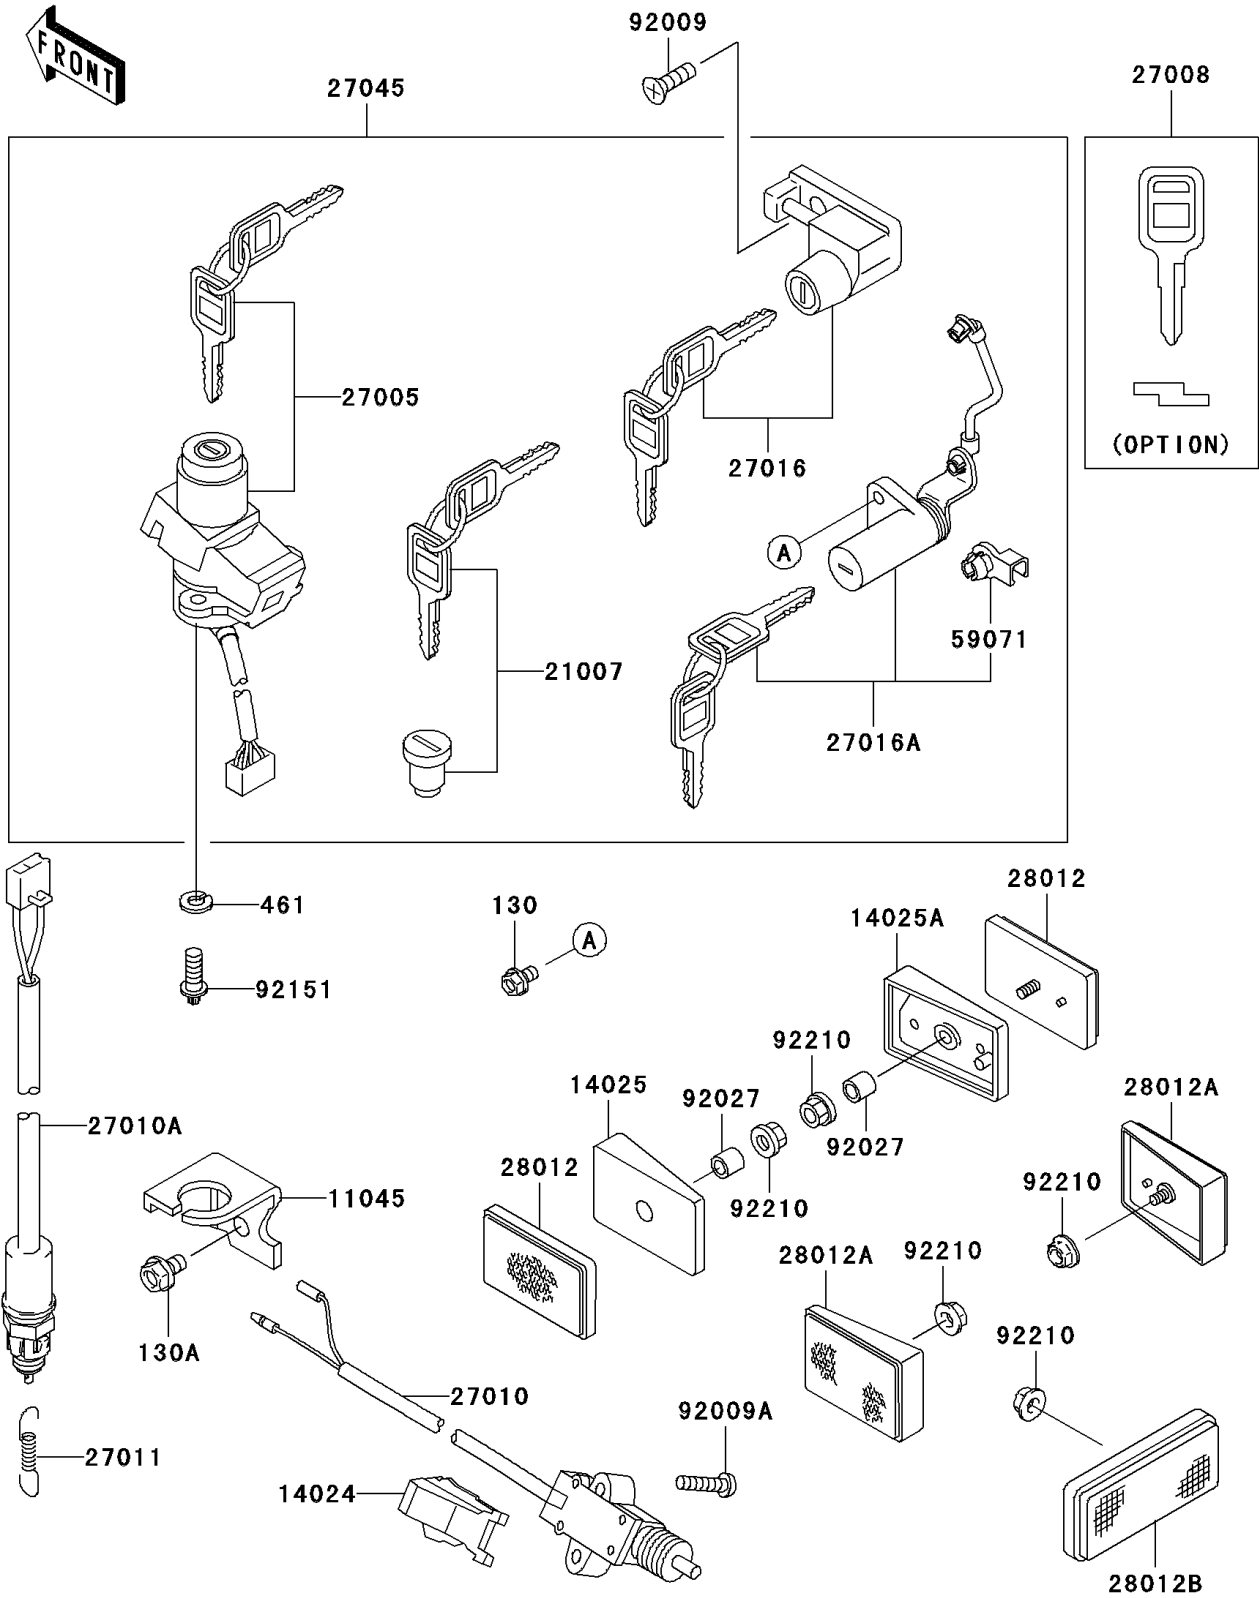

2001 Ninja® 250R PARTS DIAGRAM

Ignition Switch/Locks/Reflectors

F2770

2001 Ninja® 250R PARTS LIST

Ignition Switch/Locks/Reflectors

ITEM NAME	PART NUMBER	QUANTITY
BOLT-FLANGED (Ref # 130)	130B0510	2
BOLT-FLANGED,6X10 (Ref # 130A)	130H0610	1
WASHER-SPRING (Ref # 461)	461L0600	2
BRACKET,REAR BRAKE SWITCH (Ref # 11045)	11045-1641	1
COVER,SIDE STAND SWITCH (Ref # 14024)	14024-1532	1
COVER,REFLECTOR,FR (Ref # 14025)	14025-1886	1
COVER,REFLECTOR,FR (Ref # 14025A)	14025-1887	1
ROTOR,LOCK,TANK CAP (Ref # 21007)	21007-5037	1
SWITCH-ASSY-IGNITION (Ref # 27005)	27005-5105	1
KEY-LOCK,BLANK (Ref # 27008)	27008-1173	1
SWITCH,SIDE STAND (Ref # 27010)	27010-1223	1
SWITCH,REAR BRAKE (Ref # 27010A)	27010-1479	1
SPRING,BRAKE LAMP SWITCH (Ref # 27011)	27011-004	1
LOCK-ASSY,HELMET (Ref # 27016)	27016-5211	1
LOCK-ASSY,SEAT (Ref # 27016A)	27016-5224	1
SWITCH-ASSY (Ref # 27045)	27045-5003	1
REFLECTOR-REFLEX,FR (Ref # 28012)	28012-1052	2
REFLECTOR-REFLEX,RR (Ref # 28012A)	28012-1056	2
REFLECTOR-REFLEX (Ref # 28012B)	28012-1077	1
JOINT (Ref # 59071)	59071-1103	2
SCREW,5X12 (Ref # 92009)	92009-1401	1
SCREW,5X22 (Ref # 92009A)	92009-1492	2
COLLAR,5X8X14.5 (Ref # 92027)	92027-1789	2
BOLT,TORX,6X16 (Ref # 92151)	92151-1911	2
NUT,FLANGED,5MM (Ref # 92210)	92210-0007	5