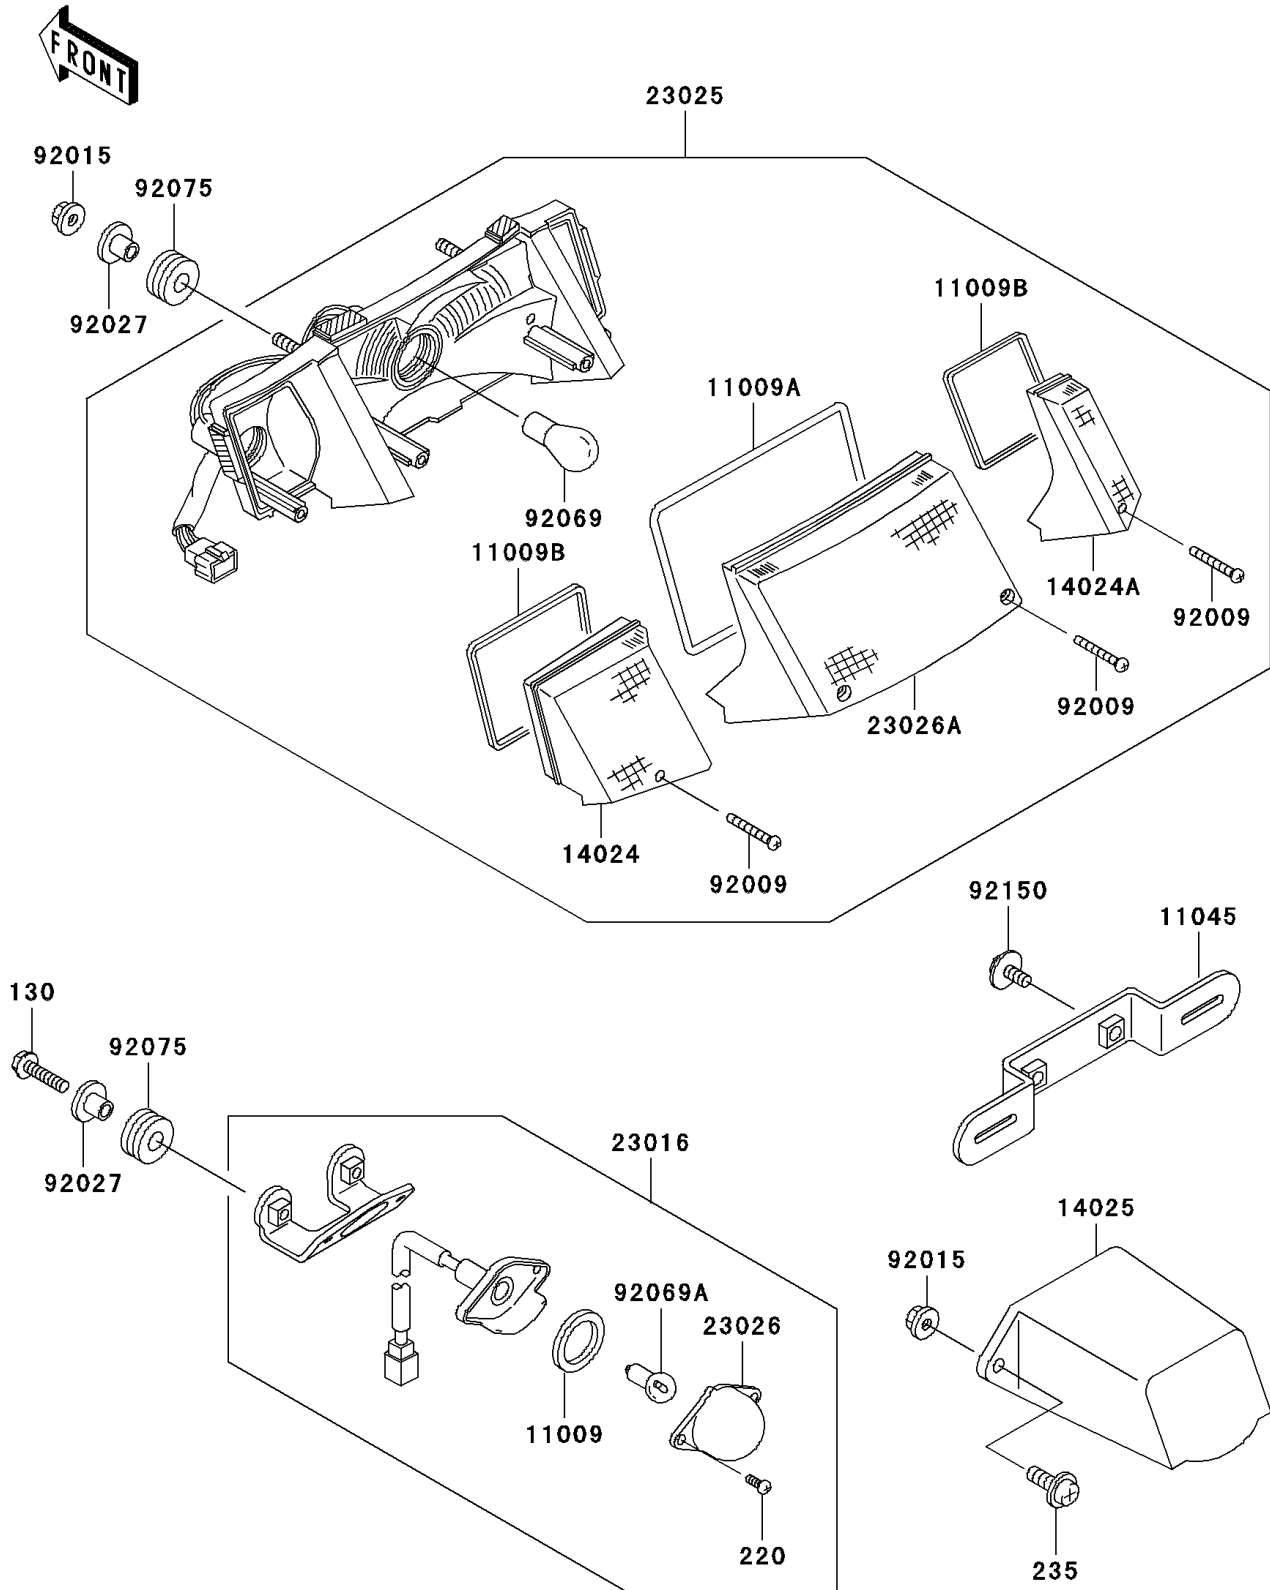

2005 Ninja® 250R PARTS DIAGRAM

Taillight(s)

F2720

2005 Ninja® 250R PARTS LIST

Taillight(s)

ITEM NAME	PART NUMBER	QUANTITY
BOLT-FLANGED,6X25 (Ref # 130)	130H0625	1
SCREW-PAN-CROS (Ref # 220)	220B0410	1
SCREW-PAN-WP-CROS (Ref # 235)	235C0620	1
GASKET,LICENSE PLATE LAMP (Ref # 11009)	11009-1372	1
GASKET,TAIL LAMP LENS (Ref # 11009A)	11009-1663	1
GASKET,SIGNAL LAMP LENS (Ref # 11009B)	11009-1664	1
BRACKET,LICENSE (Ref # 11045)	11045-1387	1
COVER,TAIL LAMP,LH (Ref # 14024)	14024-1662	1
COVER,TAIL LAMP,RH (Ref # 14024A)	14024-1663	1
COVER,LICENSE PLATE LAMP (Ref # 14025)	14025-1821	1
LAMP-ASSY,LICENSE PLATE (Ref # 23016)	23016-1054	1
LAMP-TAIL (Ref # 23025)	23025-1311	1
LENS,LAMP (Ref # 23026)	23026-1054	1
LENS,TAIL LAMP (Ref # 23026A)	23026-1101	1
SCREW,TAPPING,4X16 (Ref # 92009)	92009-1063	1
NUT,FLANGED,6MM (Ref # 92015)	92015-1367	1
COLLAR,L=13.1 (Ref # 92027)	92027-251	1
BULB,12V 21/5W (Ref # 92069)	92069-063	1
BULB,12V 5W (Ref # 92069A)	92069-1055	1
DAMPER (Ref # 92075)	92075-1690	1
BOLT,6X16 (Ref # 92150)	92150-1909	1