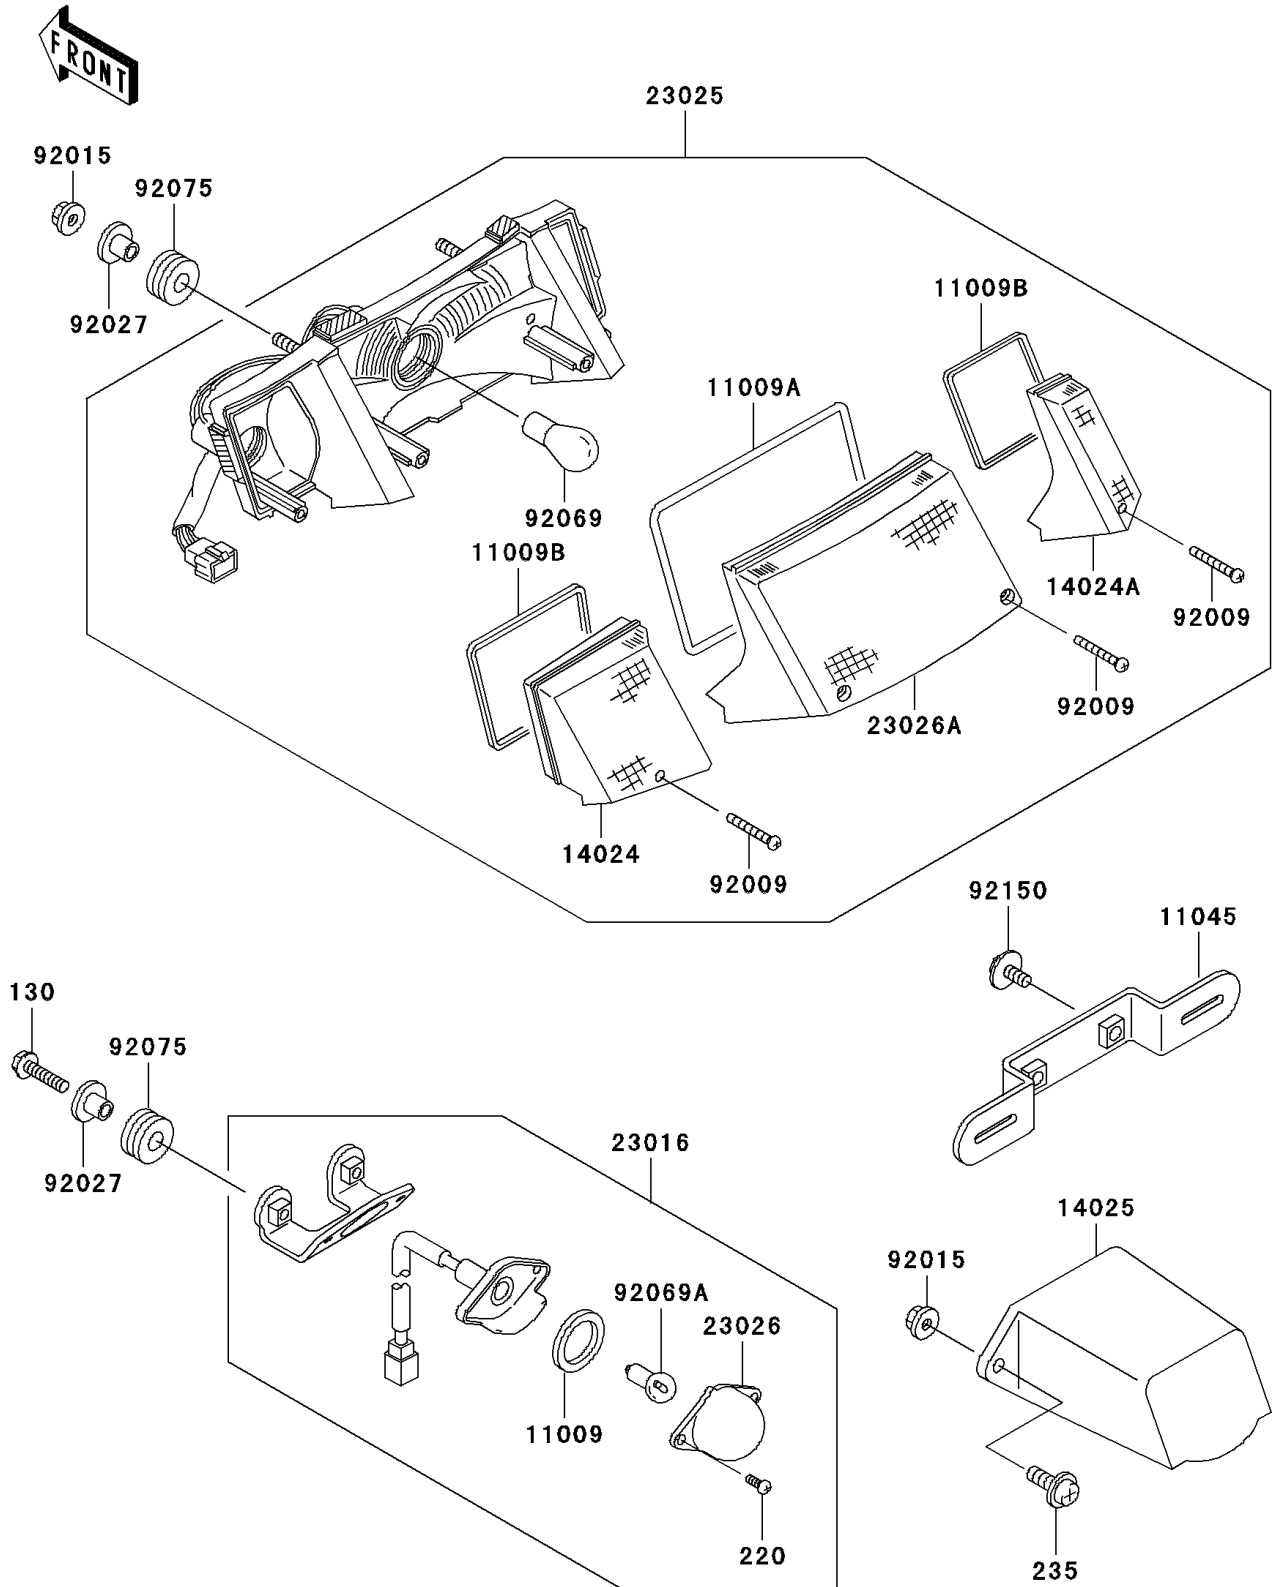

2001 Ninja® 250R PARTS DIAGRAM

Taillight(s)

F2720

2001 Ninja® 250R PARTS LIST

Taillight(s)

ITEM NAME	PART NUMBER	QUANTITY
BOLT-FLANGED,6X25 (Ref # 130)	130H0625	2
SCREW-PAN-CROS (Ref # 220)	220B0410	2
SCREW-PAN-WP-CROS (Ref # 235)	235C0620	2
GASKET,LICENSE PLATE LAMP (Ref # 11009)	11009-1372	1
GASKET,TAIL LAMP LENS (Ref # 11009A)	11009-1663	1
GASKET,SIGNAL LAMP LENS (Ref # 11009B)	11009-1664	2
BRACKET,LICENSE (Ref # 11045)	11045-1387	1
COVER,TAIL LAMP,LH (Ref # 14024)	14024-1662	1
COVER,TAIL LAMP,RH (Ref # 14024A)	14024-1663	1
COVER,LICENSE PLATE LAMP (Ref # 14025)	14025-1821	1
LAMP-ASSY,LICENSE PLATE (Ref # 23016)	23016-1054	1
LAMP-TAIL (Ref # 23025)	23025-1311	1
LENS,LAMP (Ref # 23026)	23026-1054	1
LENS,TAIL LAMP (Ref # 23026A)	23026-1101	1
SCREW,TAPPING,4X16 (Ref # 92009)	92009-1063	4
NUT,FLANGED,6MM (Ref # 92015)	92015-1367	4
COLLAR,L=13.1 (Ref # 92027)	92027-251	4
BULB,12V 21/5W (Ref # 92069)	92069-063	1
BULB,12V 5W (Ref # 92069A)	92069-1055	1
DAMPER (Ref # 92075)	92075-1690	4
BOLT,6X16 (Ref # 92150)	92150-1909	2