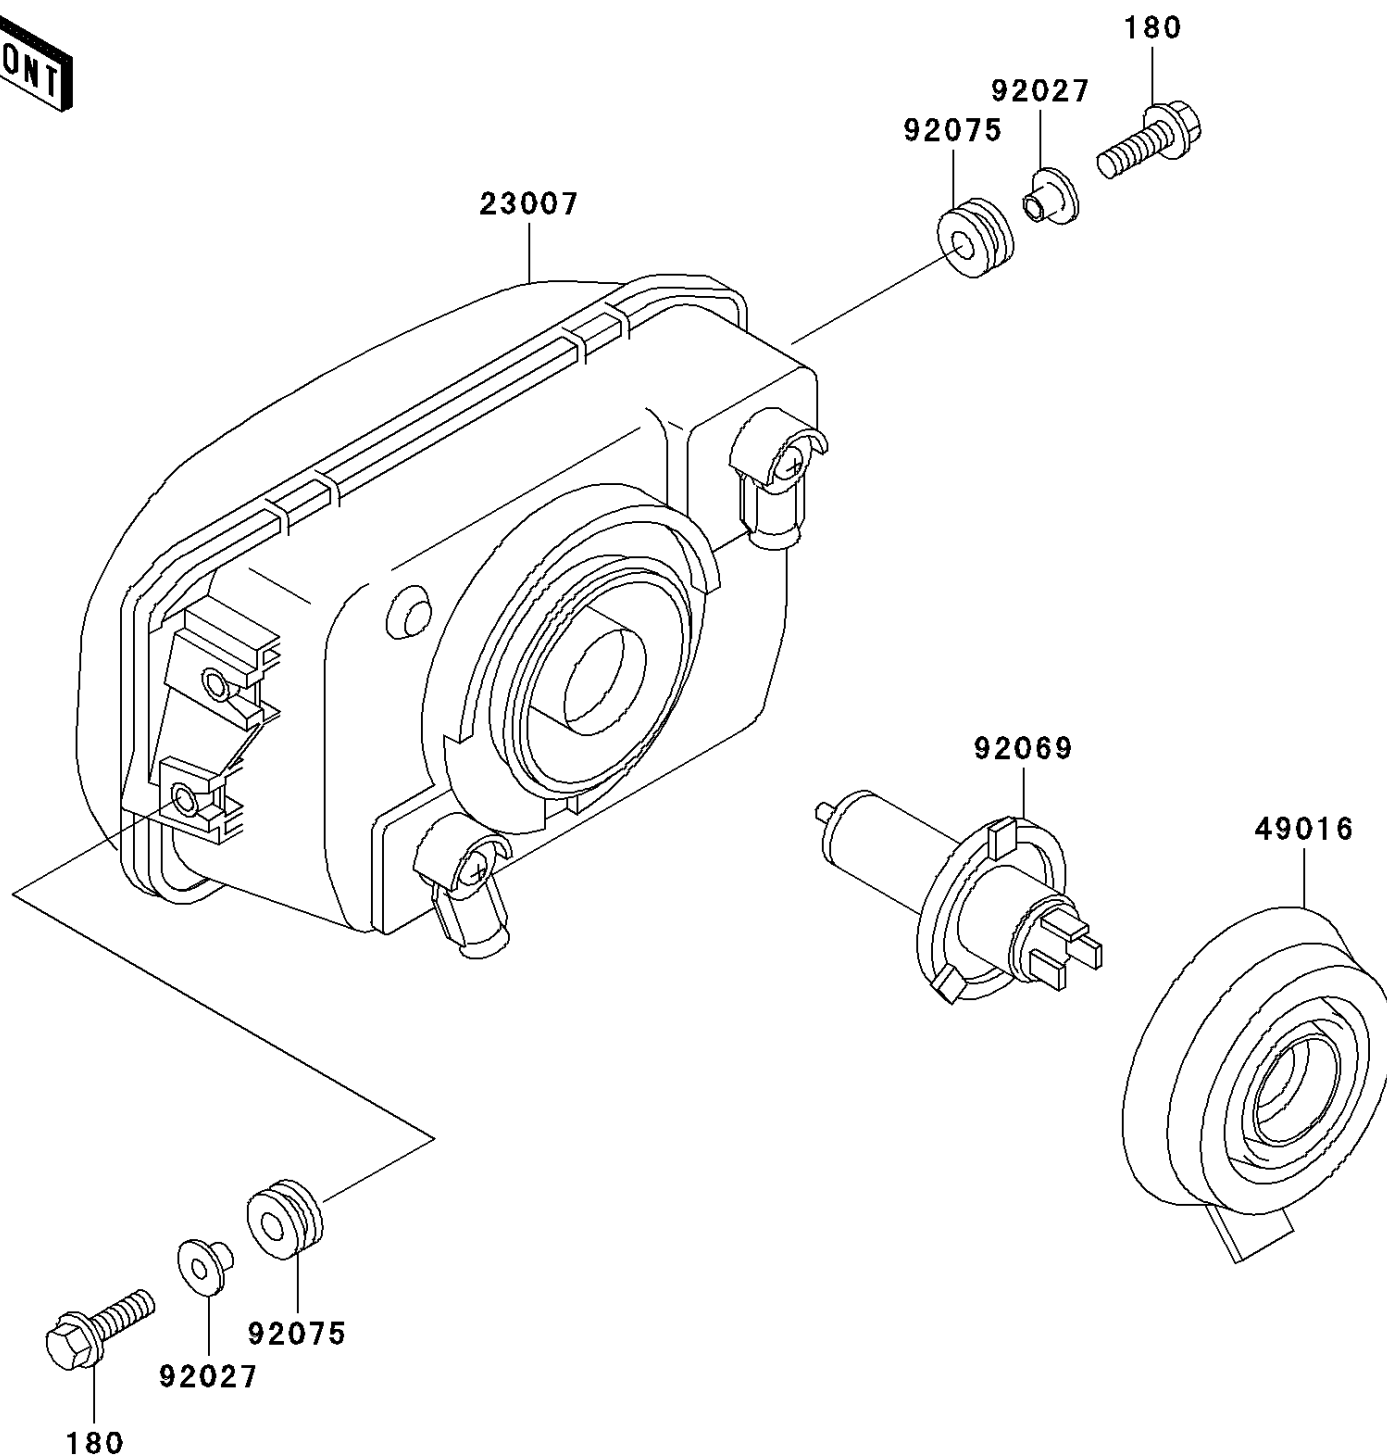

## 2005 Ninja® 250R PARTS DIAGRAM

Headlight(s)

F2710

## 2005 Ninja® 250R PARTS LIST

Headlight(s)

ITEM NAME	PART NUMBER	QUANTITY
BOLT-UPSET-WS,6X25 (Ref # 180)	180D0625	1
LENS-COMP,HEAD LAMP (Ref # 23007)	23007-1374	1
COVER-SEAL,HEAD LAMP (Ref # 49016)	49016-1108	1
COLLAR,L=13.1 (Ref # 92027)	92027-251	1
BULB,12V 60/55W,H4 (Ref # 92069)	92069-1002	1
DAMPER (Ref # 92075)	92075-1690	1