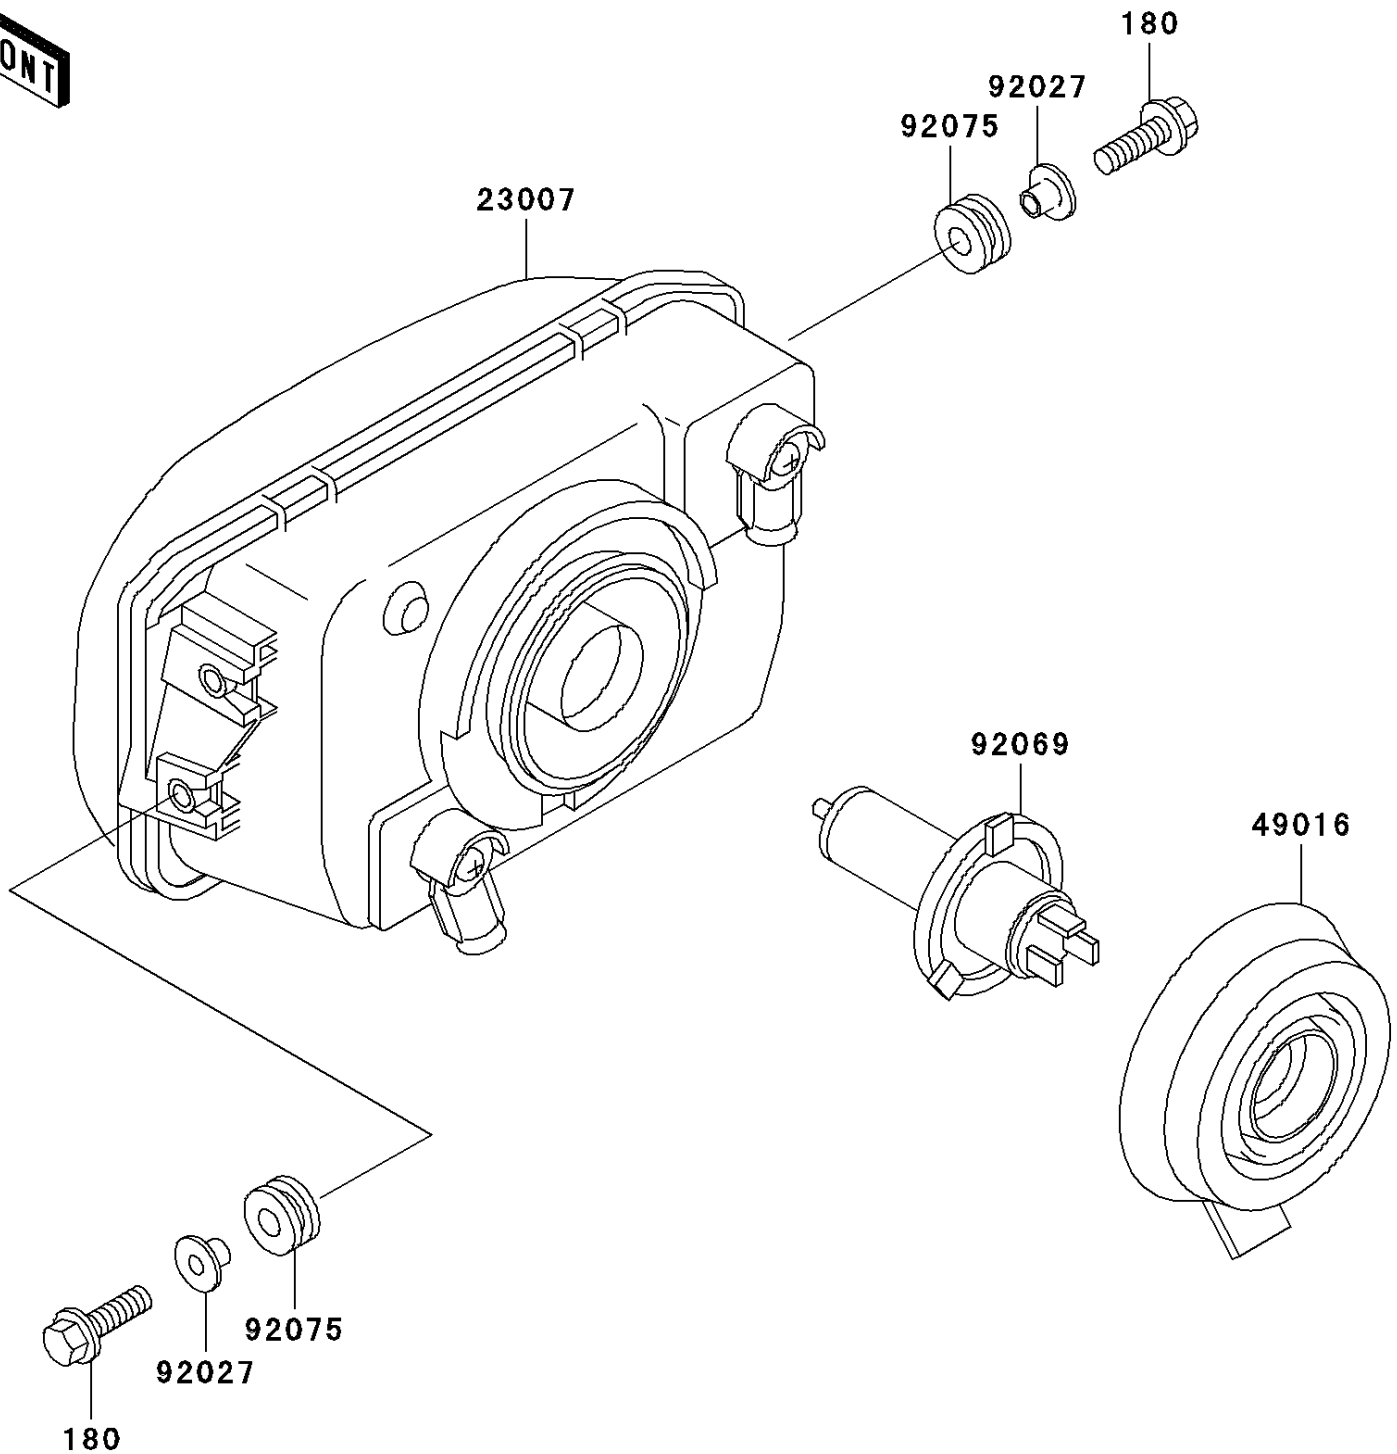

# 2001 Ninja® 250R PARTS DIAGRAM

Headlight(s)

F2710

## 2001 Ninja® 250R PARTS LIST

Headlight(s)

ITEM NAME	PART NUMBER	QUANTITY
BOLT-UPSET-WS,6X25 (Ref # 180)	180D0625	4
LENS-COMP,HEAD LAMP (Ref # 23007)	23007-1374	1
COVER-SEAL,HEAD LAMP (Ref # 49016)	49016-1108	1
COLLAR,L=13.1 (Ref # 92027)	92027-251	4
BULB,12V 60/55W,H4 (Ref # 92069)	92069-1002	1
DAMPER (Ref # 92075)	92075-1690	4