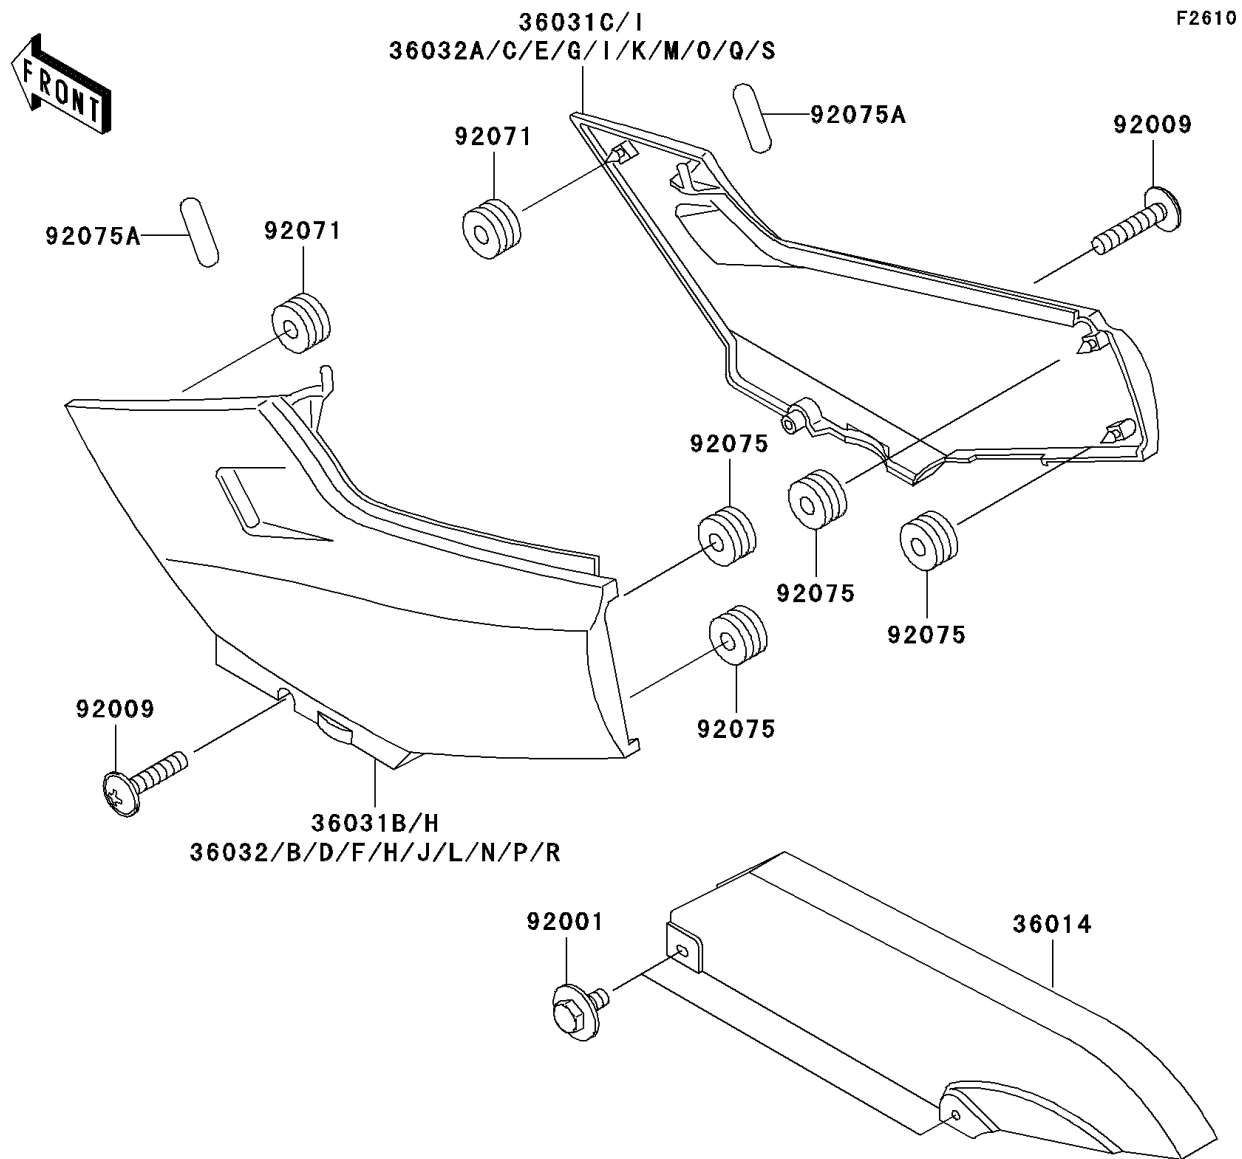

2005 Ninja® 250R PARTS DIAGRAM

Side Covers/Chain Cover

(36031B/C)	Green
(36031H/I)	Red

WD

(36032/A)	Green
(36032B/C)	Yellow
(36032D/E)	Blue
(36032F/G)	Green

WD

(36032H/I)	Blue
(36032J/K)	Silver
(36032L/M)	Yellow
(36032N/O)	Blue
(36032P/Q)	Ebony
(36032R/S)	Silver

WD

2005 Ninja® 250R PARTS LIST

Side Covers/Chain Cover

ITEM NAME	PART NUMBER	QUANTITY
CASE-CHAIN (Ref # 36014)	36014-1147	1
COVER-SIDE,LH,M.N.BLUE (Ref # 36032N)	36032-5443-KQ	1
COVER-SIDE,RH,M.N.BLUE (Ref # 36032O)	36032-5444-KQ	1
COVER-SIDE,LH,EBONY (Ref # 36032P)	36032-5445-IG	1
COVER-SIDE,RH,EBONY (Ref # 36032Q)	36032-5446-IG	1
COVER-SIDE,LH,G.SILVER (Ref # 36032R)	36032-5447-X1	1
COVER-SIDE,RH,G.SILVER (Ref # 36032S)	36032-5448-X1	1
BOLT,6X14,BLACK (Ref # 92001)	92001-1847	1
SCREW,6X28,BLACK (Ref # 92009)	92009-1400	1
GROMMET (Ref # 92071)	92071-1043	1
DAMPER (Ref # 92075)	92075-1067	1
DAMPER,SIDE COVER (Ref # 92075A)	92075-1964	1