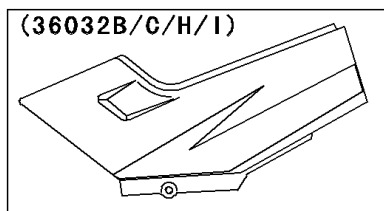

2005 Ninja® 250R PARTS DIAGRAM

Side Covers/Chain Cover

(36031B/C)	Green
(36031H/I)	Red

WD

(36032/A)	Green
(36032B/C)	Yellow
(36032D/E)	Blue
(36032F/G)	Green

WD

(36032H/I)	Blue
(36032J/K)	Silver
(36032L/M)	Yellow
(36032N/O)	Blue
(36032P/Q)	Ebony
(36032R/S)	Silver

WD

2005 Ninja® 250R PARTS LIST

Side Covers/Chain Cover

ITEM NAME	PART NUMBER	QUANTITY
CASE-CHAIN (Ref # 36014)	36014-1147	1
COVER-SIDE,LH,M.N.BLUE (Ref # 36032N)	36032-5443-KQ	1
COVER-SIDE,RH,M.N.BLUE (Ref # 36032O)	36032-5444-KQ	1
COVER-SIDE,LH,EBONY (Ref # 36032P)	36032-5445-IG	1
COVER-SIDE,RH,EBONY (Ref # 36032Q)	36032-5446-IG	1
COVER-SIDE,LH,G.SILVER (Ref # 36032R)	36032-5447-X1	1
COVER-SIDE,RH,G.SILVER (Ref # 36032S)	36032-5448-X1	1
BOLT,6X14,BLACK (Ref # 92001)	92001-1847	1
SCREW,6X28,BLACK (Ref # 92009)	92009-1400	1
GROMMET (Ref # 92071)	92071-1043	1
DAMPER (Ref # 92075)	92075-1067	1
DAMPER,SIDE COVER (Ref # 92075A)	92075-1964	1