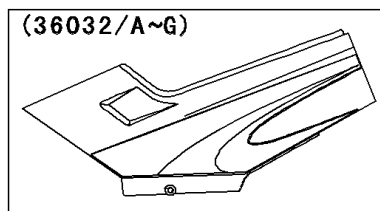

2005 Ninja® 250R PARTS DIAGRAM

Side Covers/Chain Cover

(36031B/C)	Green
(36031H/I)	Red

WD

(36032/A)	Green
(36032B/C)	Yellow
(36032D/E)	Blue
(36032F/G)	Green

WD

(36032H/I)	Blue
(36032J/K)	Silver
(36032L/M)	Yellow
(36032N/O)	Blue
(36032P/Q)	Ebony
(36032R/S)	Silver

WD

2005 Ninja® 250R PARTS LIST

Side Covers/Chain Cover

ITEM NAME	PART NUMBER	QUANTITY
CASE-CHAIN (Ref # 36014)	36014-1147	1
COVER-SIDE,LH,M.N.BLUE (Ref # 36032N)	36032-5443-KQ	1
COVER-SIDE,RH,M.N.BLUE (Ref # 36032O)	36032-5444-KQ	1
COVER-SIDE,LH,EBONY (Ref # 36032P)	36032-5445-IG	1
COVER-SIDE,RH,EBONY (Ref # 36032Q)	36032-5446-IG	1
COVER-SIDE,LH,G.SILVER (Ref # 36032R)	36032-5447-X1	1
COVER-SIDE,RH,G.SILVER (Ref # 36032S)	36032-5448-X1	1
BOLT,6X14,BLACK (Ref # 92001)	92001-1847	1
SCREW,6X28,BLACK (Ref # 92009)	92009-1400	1
GROMMET (Ref # 92071)	92071-1043	1
DAMPER (Ref # 92075)	92075-1067	1
DAMPER,SIDE COVER (Ref # 92075A)	92075-1964	1