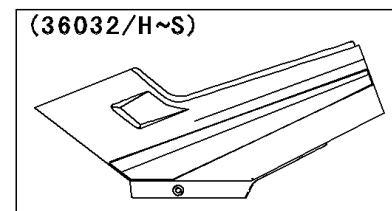

2005 Ninja® 250R PARTS DIAGRAM

Side Covers/Chain Cover

(36031B/C)	Green
(36031H/I)	Red

WD

(36032/A)	Green
(36032B/C)	Yellow
(36032D/E)	Blue
(36032F/G)	Green

WD

(36032H/I)	Blue
(36032J/K)	Silver
(36032L/M)	Yellow
(36032N/O)	Blue
(36032P/Q)	Ebony
(36032R/S)	Silver

WD

2005 Ninja® 250R PARTS LIST

Side Covers/Chain Cover

ITEM NAME	PART NUMBER	QUANTITY
CASE-CHAIN (Ref # 36014)	36014-1147	1
COVER-SIDE,LH,M.N.BLUE (Ref # 36032N)	36032-5443-KQ	1
COVER-SIDE,RH,M.N.BLUE (Ref # 36032O)	36032-5444-KQ	1
COVER-SIDE,LH,EBONY (Ref # 36032P)	36032-5445-IG	1
COVER-SIDE,RH,EBONY (Ref # 36032Q)	36032-5446-IG	1
COVER-SIDE,LH,G.SILVER (Ref # 36032R)	36032-5447-X1	1
COVER-SIDE,RH,G.SILVER (Ref # 36032S)	36032-5448-X1	1
BOLT,6X14,BLACK (Ref # 92001)	92001-1847	1
SCREW,6X28,BLACK (Ref # 92009)	92009-1400	1
GROMMET (Ref # 92071)	92071-1043	1
DAMPER (Ref # 92075)	92075-1067	1
DAMPER,SIDE COVER (Ref # 92075A)	92075-1964	1