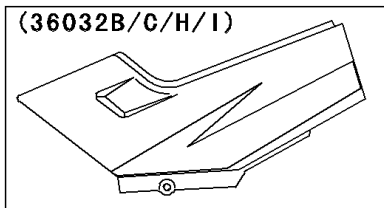

2001 Ninja® 250R PARTS DIAGRAM

Side Covers/Chain Cover

(36031B/C)	Green
(36031H/I)	Red

(36032/A)	Green
(36032B/C)	Yellow
(36032D/E)	Blue
(36032F/G)	Green

(36032H/I)	Blue
(36032J/K)	Silver
(36032L/M)	Yellow
(36032N/O)	Blue
(36032P/Q)	Ebony
(36032R/S)	Silver

WD

WD

WD

2001 Ninja® 250R PARTS LIST

Side Covers/Chain Cover

ITEM NAME	PART NUMBER	QUANTITY
CASE-CHAIN (Ref # 36014)	36014-1147	1
COVER-SIDE,LH,L.GREEN (Ref # 36031B)	36031-5251-7F	1
COVER-SIDE,RH,L.GREEN (Ref # 36031C)	36031-5252-7F	1
COVER-SIDE,LH,F.RED (Ref # 36031H)	36031-5388-B1	1
COVER-SIDE,RH,F.RED (Ref # 36031I)	36031-5389-B1	1
BOLT,6X14,BLACK (Ref # 92001)	92001-1847	2
SCREW,6X28,BLACK (Ref # 92009)	92009-1400	2
GROMMET (Ref # 92071)	92071-1043	2
DAMPER (Ref # 92075)	92075-1067	4
DAMPER,SIDE COVER (Ref # 92075A)	92075-1964	2