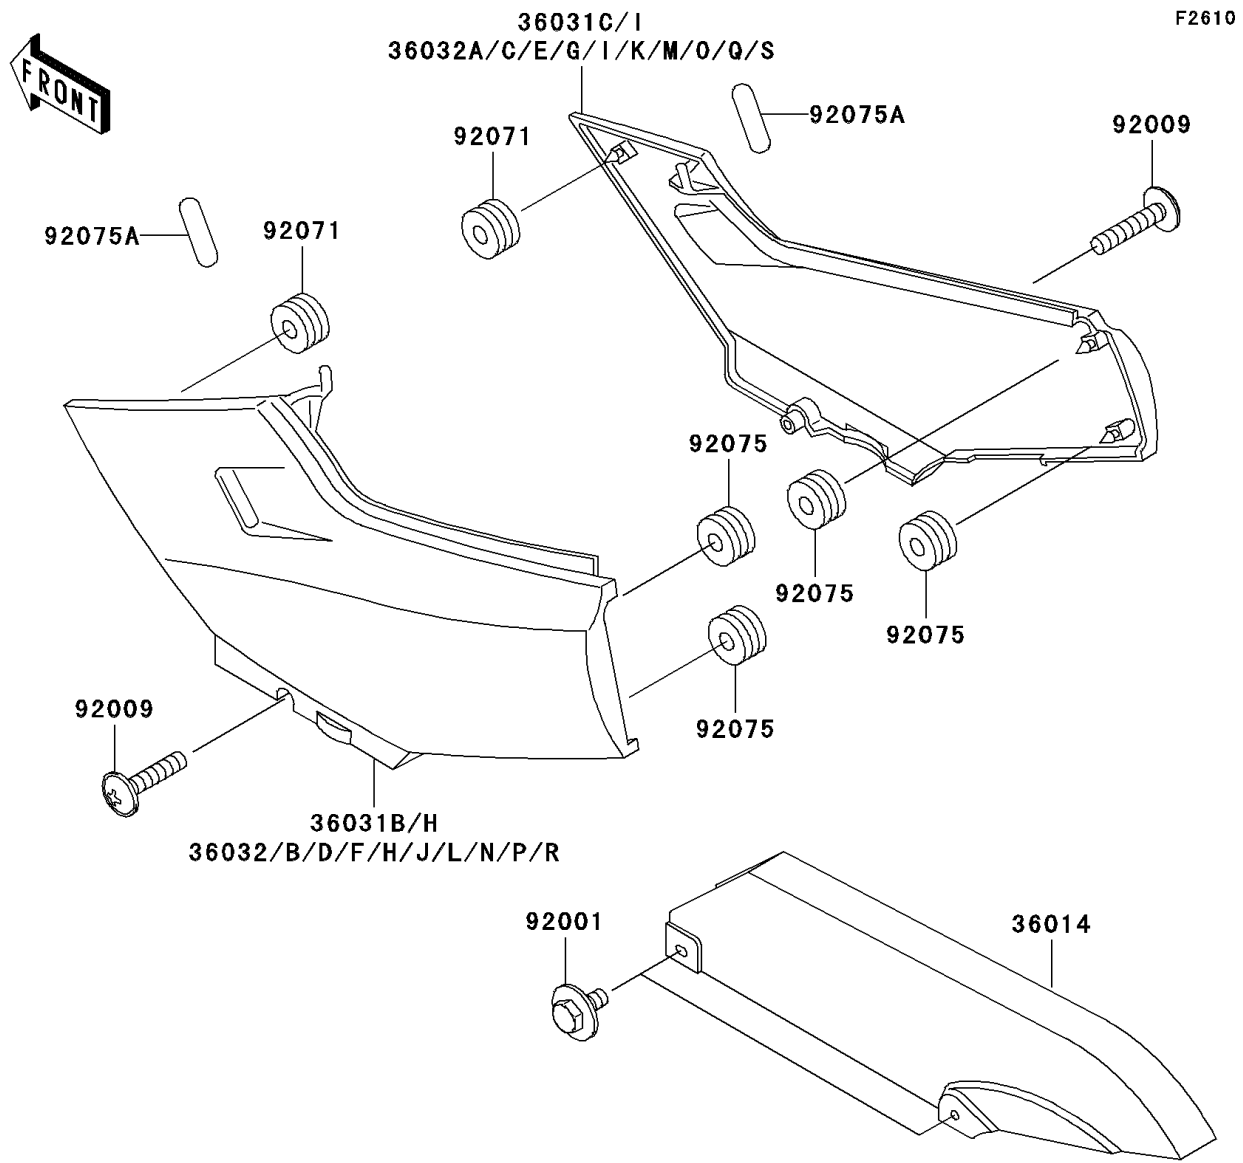

2001 Ninja® 250R PARTS DIAGRAM

Side Covers/Chain Cover

(36031B/C)	Green
(36031H/I)	Red

(36032/A)	Green
(36032B/C)	Yellow
(36032D/E)	Blue
(36032F/G)	Green

(36032H/I)	Blue
(36032J/K)	Silver
(36032L/M)	Yellow
(36032N/O)	Blue
(36032P/Q)	Ebony
(36032R/S)	Silver

WD

WD

WD

2001 Ninja® 250R PARTS LIST

Side Covers/Chain Cover

ITEM NAME	PART NUMBER	QUANTITY
CASE-CHAIN (Ref # 36014)	36014-1147	1
COVER-SIDE,LH,L.GREEN (Ref # 36031B)	36031-5251-7F	1
COVER-SIDE,RH,L.GREEN (Ref # 36031C)	36031-5252-7F	1
COVER-SIDE,LH,F.RED (Ref # 36031H)	36031-5388-B1	1
COVER-SIDE,RH,F.RED (Ref # 36031I)	36031-5389-B1	1
BOLT,6X14,BLACK (Ref # 92001)	92001-1847	2
SCREW,6X28,BLACK (Ref # 92009)	92009-1400	2
GROMMET (Ref # 92071)	92071-1043	2
DAMPER (Ref # 92075)	92075-1067	4
DAMPER,SIDE COVER (Ref # 92075A)	92075-1964	2