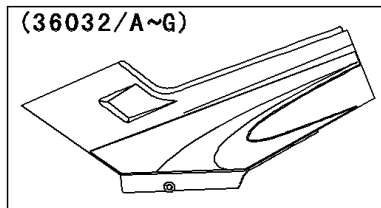

2001 Ninja® 250R PARTS DIAGRAM

Side Covers/Chain Cover

(36031B/C)	Green
(36031H/I)	Red

(36032/A)	Green
(36032B/C)	Yellow
(36032D/E)	Blue
(36032F/G)	Green

(36032H/I)	Blue
(36032J/K)	Silver
(36032L/M)	Yellow
(36032N/O)	Blue
(36032P/Q)	Ebony
(36032R/S)	Silver

WD

WD

WD

2001 Ninja® 250R PARTS LIST

Side Covers/Chain Cover

ITEM NAME	PART NUMBER	QUANTITY
CASE-CHAIN (Ref # 36014)	36014-1147	1
COVER-SIDE,LH,L.GREEN (Ref # 36031B)	36031-5251-7F	1
COVER-SIDE,RH,L.GREEN (Ref # 36031C)	36031-5252-7F	1
COVER-SIDE,LH,F.RED (Ref # 36031H)	36031-5388-B1	1
COVER-SIDE,RH,F.RED (Ref # 36031I)	36031-5389-B1	1
BOLT,6X14,BLACK (Ref # 92001)	92001-1847	2
SCREW,6X28,BLACK (Ref # 92009)	92009-1400	2
GROMMET (Ref # 92071)	92071-1043	2
DAMPER (Ref # 92075)	92075-1067	4
DAMPER,SIDE COVER (Ref # 92075A)	92075-1964	2