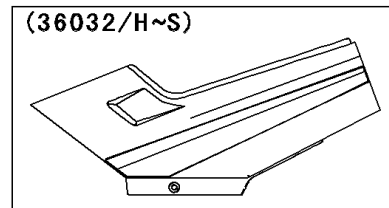

2001 Ninja® 250R PARTS DIAGRAM

Side Covers/Chain Cover

(36031B/C)	Green
(36031H/I)	Red

(36032/A)	Green
(36032B/C)	Yellow
(36032D/E)	Blue
(36032F/G)	Green

(36032H/I)	Blue
(36032J/K)	Silver
(36032L/M)	Yellow
(36032N/O)	Blue
(36032P/Q)	Ebony
(36032R/S)	Silver

WD

WD

WD

2001 Ninja® 250R PARTS LIST

Side Covers/Chain Cover

ITEM NAME	PART NUMBER	QUANTITY
CASE-CHAIN (Ref # 36014)	36014-1147	1
COVER-SIDE,LH,L.GREEN (Ref # 36031B)	36031-5251-7F	1
COVER-SIDE,RH,L.GREEN (Ref # 36031C)	36031-5252-7F	1
COVER-SIDE,LH,F.RED (Ref # 36031H)	36031-5388-B1	1
COVER-SIDE,RH,F.RED (Ref # 36031I)	36031-5389-B1	1
BOLT,6X14,BLACK (Ref # 92001)	92001-1847	2
SCREW,6X28,BLACK (Ref # 92009)	92009-1400	2
GROMMET (Ref # 92071)	92071-1043	2
DAMPER (Ref # 92075)	92075-1067	4
DAMPER,SIDE COVER (Ref # 92075A)	92075-1964	2