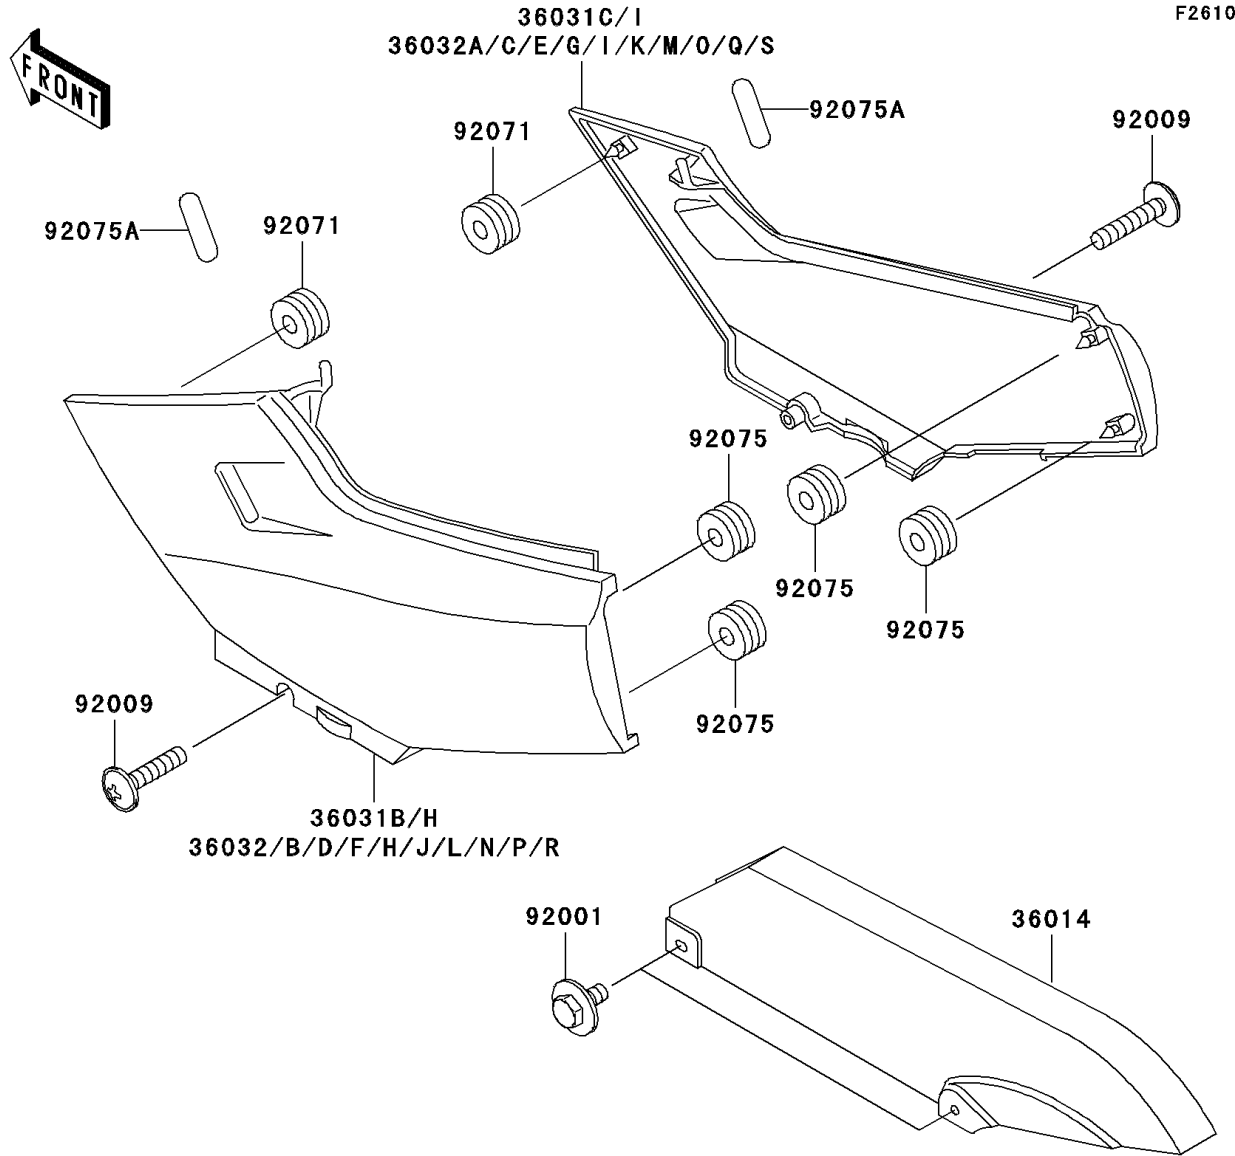

2001 Ninja® 250R PARTS DIAGRAM

Side Covers/Chain Cover

(36031B/C)	Green
(36031H/I)	Red

(36032/A)	Green
(36032B/C)	Yellow
(36032D/E)	Blue
(36032F/G)	Green

(36032H/I)	Blue
(36032J/K)	Silver
(36032L/M)	Yellow
(36032N/O)	Blue
(36032P/Q)	Ebony
(36032R/S)	Silver

WD

WD

WD

2001 Ninja® 250R PARTS LIST

Side Covers/Chain Cover

ITEM NAME	PART NUMBER	QUANTITY
CASE-CHAIN (Ref # 36014)	36014-1147	1
COVER-SIDE,LH,L.GREEN (Ref # 36031B)	36031-5251-7F	1
COVER-SIDE,RH,L.GREEN (Ref # 36031C)	36031-5252-7F	1
COVER-SIDE,LH,F.RED (Ref # 36031H)	36031-5388-B1	1
COVER-SIDE,RH,F.RED (Ref # 36031I)	36031-5389-B1	1
BOLT,6X14,BLACK (Ref # 92001)	92001-1847	2
SCREW,6X28,BLACK (Ref # 92009)	92009-1400	2
GROMMET (Ref # 92071)	92071-1043	2
DAMPER (Ref # 92075)	92075-1067	4
DAMPER,SIDE COVER (Ref # 92075A)	92075-1964	2