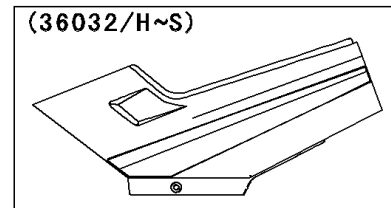

2001 Ninja® 250R PARTS DIAGRAM

Side Covers/Chain Cover

(36031B/C)	Green
(36031H/I)	Red

(36032/A)	Green
(36032B/C)	Yellow
(36032D/E)	Blue
(36032F/G)	Green

(36032H/I)	Blue
(36032J/K)	Silver
(36032L/M)	Yellow
(36032N/O)	Blue
(36032P/Q)	Ebony
(36032R/S)	Silver

WD

WD

WD

2001 Ninja® 250R PARTS LIST

Side Covers/Chain Cover

ITEM NAME	PART NUMBER	QUANTITY
CASE-CHAIN (Ref # 36014)	36014-1147	1
COVER-SIDE,LH,L.GREEN (Ref # 36031B)	36031-5251-7F	1
COVER-SIDE,RH,L.GREEN (Ref # 36031C)	36031-5252-7F	1
COVER-SIDE,LH,F.RED (Ref # 36031H)	36031-5388-B1	1
COVER-SIDE,RH,F.RED (Ref # 36031I)	36031-5389-B1	1
BOLT,6X14,BLACK (Ref # 92001)	92001-1847	2
SCREW,6X28,BLACK (Ref # 92009)	92009-1400	2
GROMMET (Ref # 92071)	92071-1043	2
DAMPER (Ref # 92075)	92075-1067	4
DAMPER,SIDE COVER (Ref # 92075A)	92075-1964	2