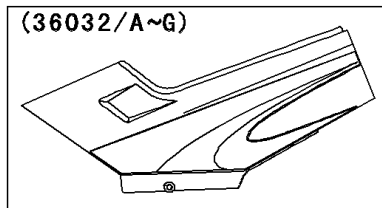

2001 Ninja® 250R PARTS DIAGRAM

Side Covers/Chain Cover

(36031B/C)	Green
(36031H/I)	Red

(36032/A)	Green
(36032B/C)	Yellow
(36032D/E)	Blue
(36032F/G)	Green

(36032H/I)	Blue
(36032J/K)	Silver
(36032L/M)	Yellow
(36032N/O)	Blue
(36032P/Q)	Ebony
(36032R/S)	Silver

WD

WD

WD

2001 Ninja® 250R PARTS LIST

Side Covers/Chain Cover

ITEM NAME	PART NUMBER	QUANTITY
CASE-CHAIN (Ref # 36014)	36014-1147	1
COVER-SIDE,LH,L.GREEN (Ref # 36031B)	36031-5251-7F	1
COVER-SIDE,RH,L.GREEN (Ref # 36031C)	36031-5252-7F	1
COVER-SIDE,LH,F.RED (Ref # 36031H)	36031-5388-B1	1
COVER-SIDE,RH,F.RED (Ref # 36031I)	36031-5389-B1	1
BOLT,6X14,BLACK (Ref # 92001)	92001-1847	2
SCREW,6X28,BLACK (Ref # 92009)	92009-1400	2
GROMMET (Ref # 92071)	92071-1043	2
DAMPER (Ref # 92075)	92075-1067	4
DAMPER,SIDE COVER (Ref # 92075A)	92075-1964	2