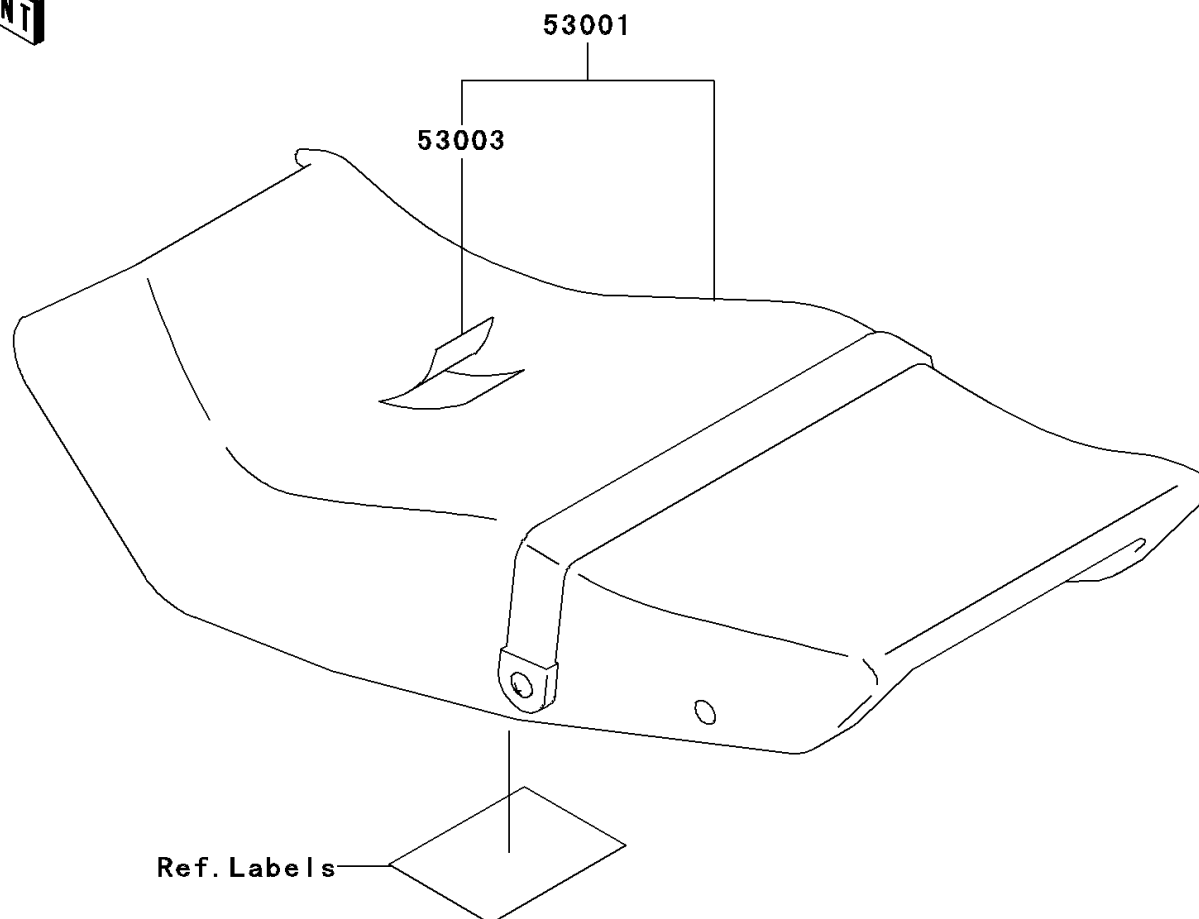

2005 Ninja® 250R PARTS DIAGRAM

Seat

F2510

2005 Ninja® 250R PARTS LIST

Seat

ITEM NAME	PART NUMBER	QUANTITY
LATCH,SEAT (Ref # 49031)	49031-1056	1
SEAT-ASSY,DUAL,BLACK (Ref # 53001)	53001-1547-MA	1
LEATHER,SEAT,BLACK (Ref # 53003)	53003-1192-MA	1
BOLT,SOCKET,6MM (Ref # 92002)	92002-1616	1
SPRING,HOOK RETURN (Ref # 92081)	92081-1580	1