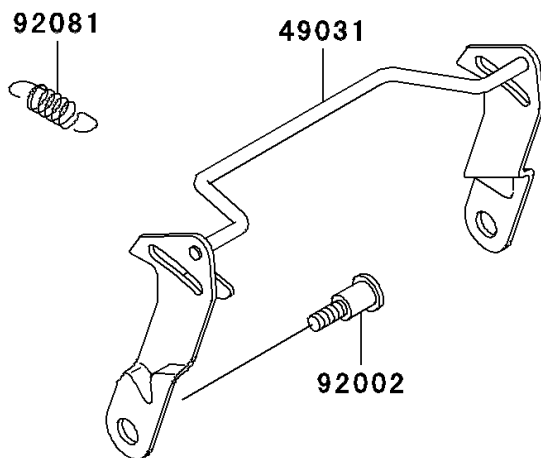

2005 Ninja® 250R PARTS DIAGRAM

Seat

F2510

2005 Ninja® 250R PARTS LIST

Seat

ITEM NAME	PART NUMBER	QUANTITY
LATCH,SEAT (Ref # 49031)	49031-1056	1
SEAT-ASSY,DUAL,BLACK (Ref # 53001)	53001-1547-MA	1
LEATHER,SEAT,BLACK (Ref # 53003)	53003-1192-MA	1
BOLT,SOCKET,6MM (Ref # 92002)	92002-1616	1
SPRING,HOOK RETURN (Ref # 92081)	92081-1580	1