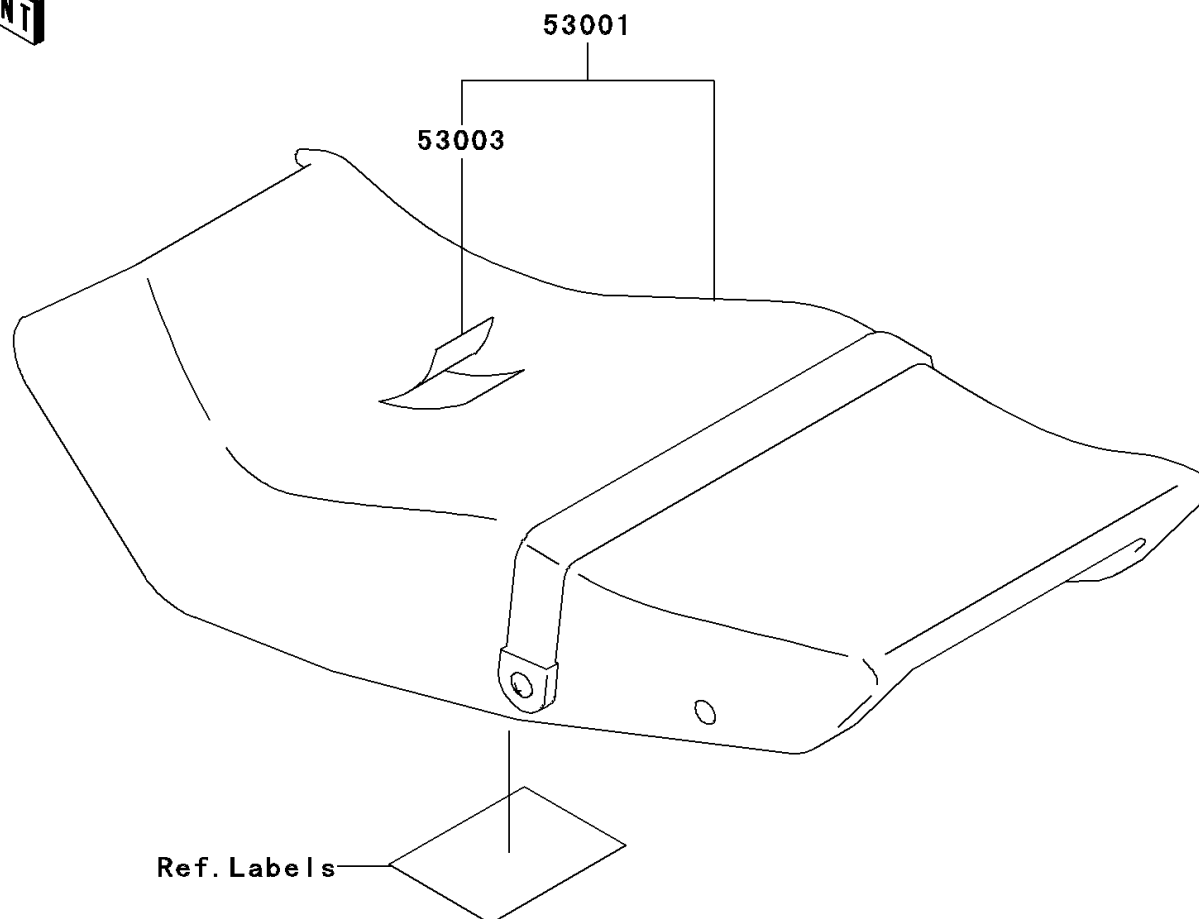

2004 Ninja® 250R PARTS DIAGRAM

Seat

F2510

2004 Ninja® 250R PARTS LIST

Seat

ITEM NAME	PART NUMBER	QUANTITY
LATCH,SEAT (Ref # 49031)	49031-1056	1
SEAT-ASSY,DUAL,BLACK (Ref # 53001)	53001-1547-MA	1
LEATHER,SEAT,BLACK (Ref # 53003)	53003-1192-MA	1
BOLT,SOCKET,6MM (Ref # 92002)	92002-1616	1
SPRING,HOOK RETURN (Ref # 92081)	92081-1580	1