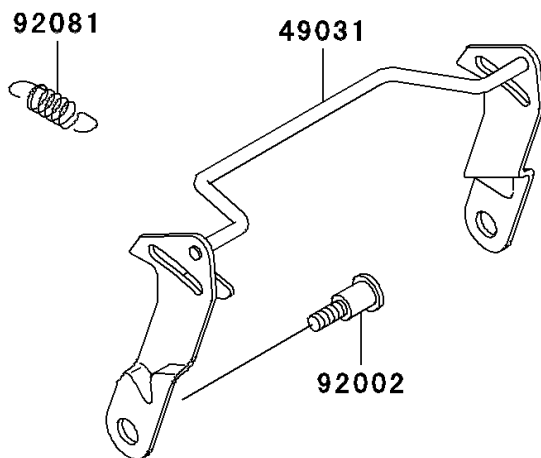

2004 Ninja® 250R PARTS DIAGRAM

Seat

F2510

2004 Ninja® 250R PARTS LIST

Seat

ITEM NAME	PART NUMBER	QUANTITY
LATCH,SEAT (Ref # 49031)	49031-1056	1
SEAT-ASSY,DUAL,BLACK (Ref # 53001)	53001-1547-MA	1
LEATHER,SEAT,BLACK (Ref # 53003)	53003-1192-MA	1
BOLT,SOCKET,6MM (Ref # 92002)	92002-1616	1
SPRING,HOOK RETURN (Ref # 92081)	92081-1580	1