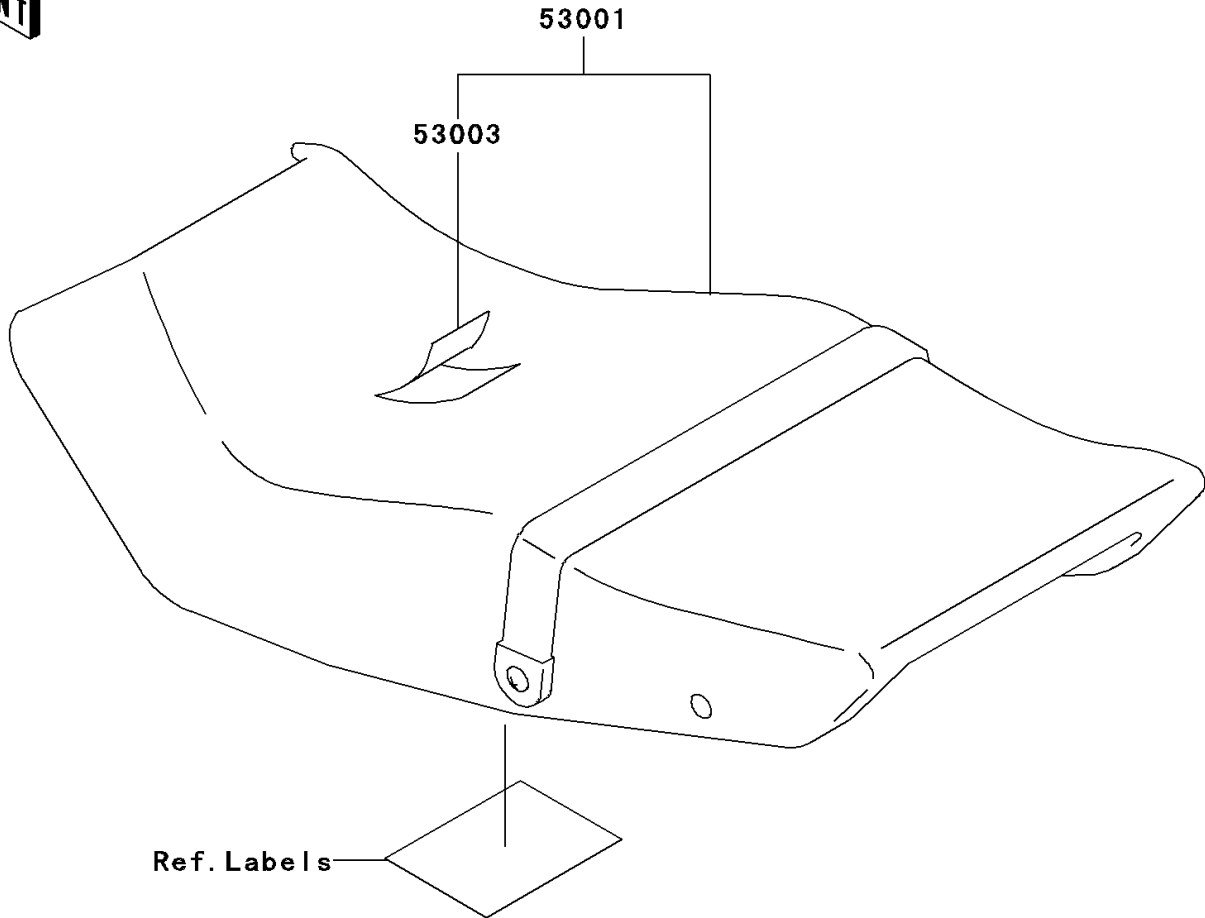

2001 Ninja® 250R PARTS DIAGRAM

Seat

F2510

2001 Ninja® 250R PARTS LIST

Seat

ITEM NAME	PART NUMBER	QUANTITY
LATCH,SEAT (Ref # 49031)	49031-1056	1
SEAT-ASSY,DUAL,BLACK (Ref # 53001)	53001-1547-MA	1
LEATHER,SEAT,BLACK (Ref # 53003)	53003-1192-MA	1
BOLT,SOCKET,6MM (Ref # 92002)	92002-1616	2
SPRING,HOOK RETURN (Ref # 92081)	92081-1580	2