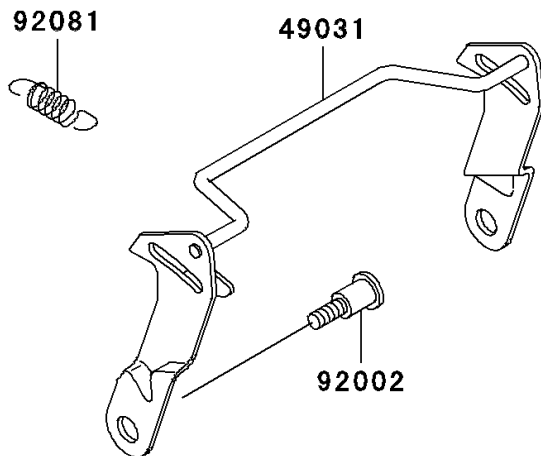

2001 Ninja® 250R PARTS DIAGRAM

Seat

F2510

2001 Ninja® 250R PARTS LIST

Seat

ITEM NAME	PART NUMBER	QUANTITY
LATCH,SEAT (Ref # 49031)	49031-1056	1
SEAT-ASSY,DUAL,BLACK (Ref # 53001)	53001-1547-MA	1
LEATHER,SEAT,BLACK (Ref # 53003)	53003-1192-MA	1
BOLT,SOCKET,6MM (Ref # 92002)	92002-1616	2
SPRING,HOOK RETURN (Ref # 92081)	92081-1580	2