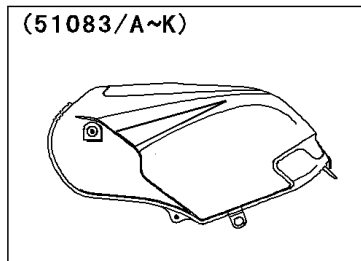

2005 Ninja® 250R PARTS DIAGRAM

Fuel Tank(4/4)

WD

WD

(51082/B/F/G)	Green
(51082A/C)	Yellow
(51082D/E)	Blue
(51083/C/H/K)	Blue
(51083A/D/G/J)	Silver
(51083B/E)	Yellow
(51083F/I)	Ebony

2005 Ninja® 250R PARTS LIST

Fuel Tank(4/4)

ITEM NAME	PART NUMBER	QUANTITY
COVER,TANK CAP (Ref # 14025)	14025-1913	1
BRACKET-TANK,RR (Ref # 32052)	32052-1254	1
DIAPHRAGM,TAP (Ref # 43028)	43028-1068	1
PACKING (Ref # 43049)	43049-1103	1
TAP-ASSY,FUEL (Ref # 51023)	51023-1393	1
RING,TAP FLANGED (Ref # 51039)	51039-003	1
CAP-TANK,FUEL (Ref # 51049)	51049-1131	1
BOLT-SOCKET (Ref # 120)	120S0512	1
BOLT-FLANGED,6X10 (Ref # 130)	130H0610	1
BOLT-UPSET-WS,6X25 (Ref # 180)	180D0625	1
SCREW-PAN-CROS (Ref # 220)	220C0308	1
SCREW-PAN-CROSS (Ref # 220A)	220F0508	1
SCREW-CSK-CROS,4X14 (Ref # 221)	221B0414	1
TUBE-RUBBER,7X10X1000 (Ref # 702)	702A071000	1
BOLT,6X20 (Ref # 92001)	92001-1091	1
WASHER,6.2X11X1.5 (Ref # 92022)	92022-183	1
COLLAR,L=13.1 (Ref # 92027)	92027-251	1
CLAMP (Ref # 92037A)	92037-1712	1
RING-O,TAP LEVER (Ref # 92055)	92055-1085	1
RING-O (Ref # 92055A)	92055-1664	1
DAMPER,FUEL TANK,FR (Ref # 92075)	92075-1115	1
DAMPER (Ref # 92075A)	92075-1690	1
SPRING,TAP DIAPHRAGM (Ref # 92081)	92081-1240	1
CLAMP,WIRING HARNESS,L=60 (Ref # 92171)	92171-1425	1
TANK-COMP-FUEL,EBONY (Ref # 51083F)	51083-5373-IG	1
TANK-COMP-FUEL,G.SILVER (Ref # 51083G)	51083-5374-X1	1
TANK-COMP-FUEL,M.N.BLUE (Ref # 51083H)	51083-5375-KQ	1
TANK-COMP-FUEL,EBONY (Ref # 51083I)	51083-5376-IG	1
TANK-COMP-FUEL,G.SILVER (Ref # 51083J)	51083-5377-X1	1