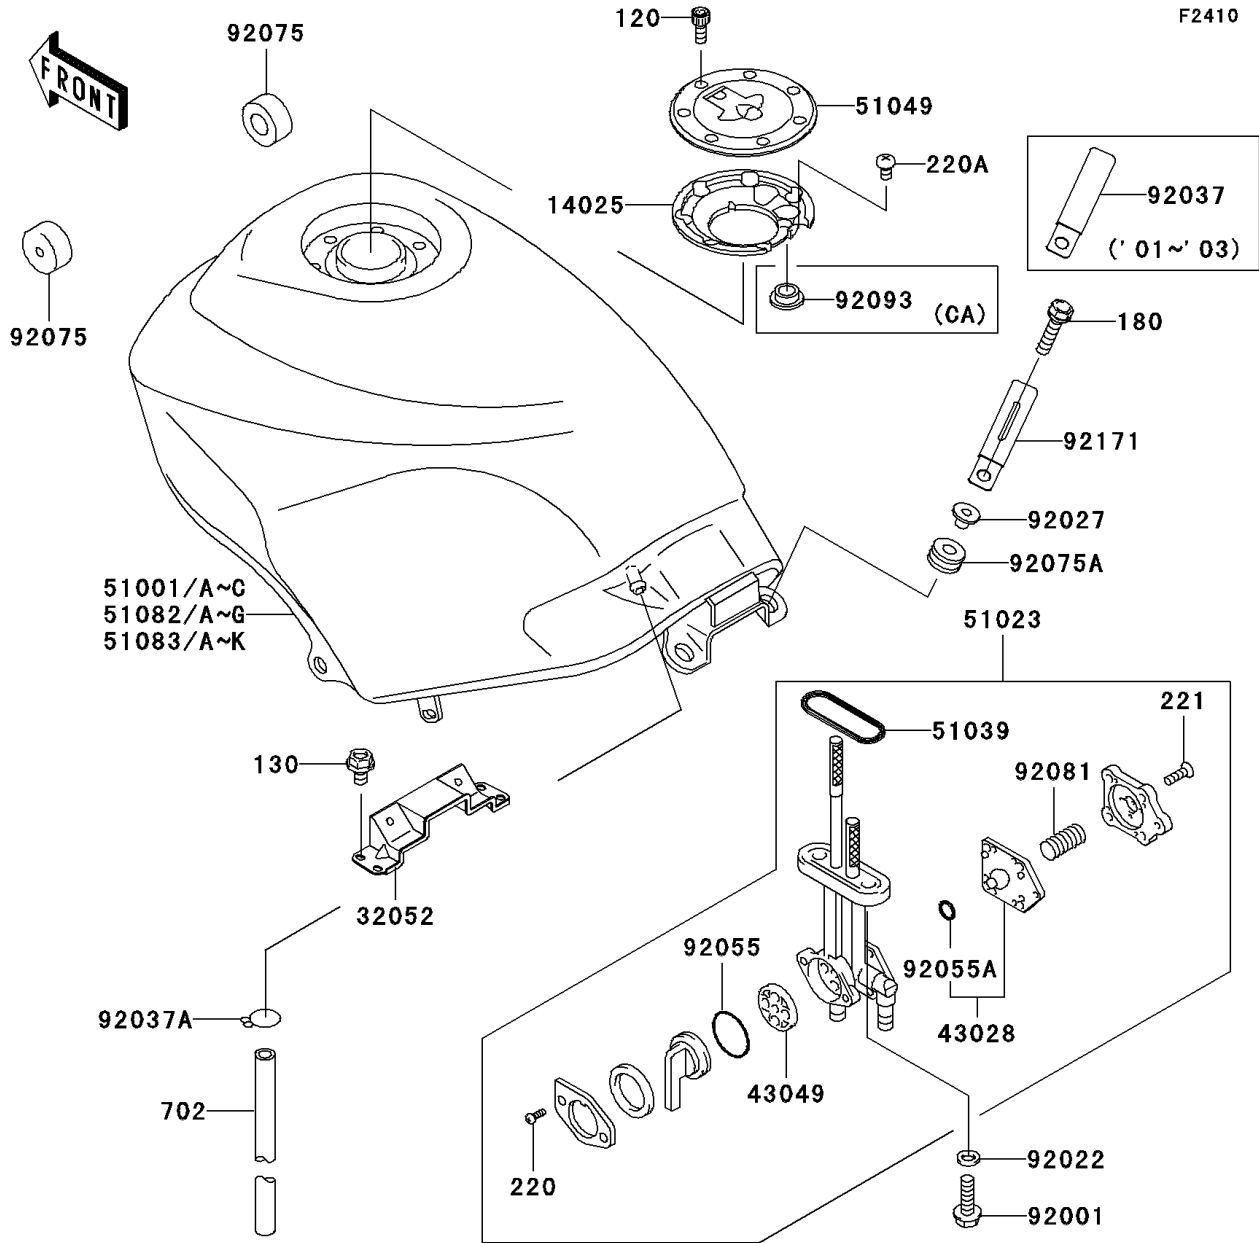

2005 Ninja® 250R PARTS DIAGRAM

Fuel Tank(4/4)

WD

WD

(51082/B/F/G)	Green
(51082A/C)	Yellow
(51082D/E)	Blue
(51083/C/H/K)	Blue
(51083A/D/G/J)	Silver
(51083B/E)	Yellow
(51083F/I)	Ebony

2005 Ninja® 250R PARTS LIST

Fuel Tank(4/4)

ITEM NAME	PART NUMBER	QUANTITY
COVER,TANK CAP (Ref # 14025)	14025-1913	1
BRACKET-TANK,RR (Ref # 32052)	32052-1254	1
DIAPHRAGM,TAP (Ref # 43028)	43028-1068	1
PACKING (Ref # 43049)	43049-1103	1
TAP-ASSY,FUEL (Ref # 51023)	51023-1393	1
RING,TAP FLANGED (Ref # 51039)	51039-003	1
CAP-TANK,FUEL (Ref # 51049)	51049-1131	1
BOLT-SOCKET (Ref # 120)	120S0512	1
BOLT-FLANGED,6X10 (Ref # 130)	130H0610	1
BOLT-UPSET-WS,6X25 (Ref # 180)	180D0625	1
SCREW-PAN-CROS (Ref # 220)	220C0308	1
SCREW-PAN-CROSS (Ref # 220A)	220F0508	1
SCREW-CSK-CROS,4X14 (Ref # 221)	221B0414	1
TUBE-RUBBER,7X10X1000 (Ref # 702)	702A071000	1
BOLT,6X20 (Ref # 92001)	92001-1091	1
WASHER,6.2X11X1.5 (Ref # 92022)	92022-183	1
COLLAR,L=13.1 (Ref # 92027)	92027-251	1
CLAMP (Ref # 92037A)	92037-1712	1
RING-O,TAP LEVER (Ref # 92055)	92055-1085	1
RING-O (Ref # 92055A)	92055-1664	1
DAMPER,FUEL TANK,FR (Ref # 92075)	92075-1115	1
DAMPER (Ref # 92075A)	92075-1690	1
SPRING,TAP DIAPHRAGM (Ref # 92081)	92081-1240	1
CLAMP,WIRING HARNESS,L=60 (Ref # 92171)	92171-1425	1
TANK-COMP-FUEL,EBONY (Ref # 51083F)	51083-5373-IG	1
TANK-COMP-FUEL,G.SILVER (Ref # 51083G)	51083-5374-X1	1
TANK-COMP-FUEL,M.N.BLUE (Ref # 51083H)	51083-5375-KQ	1
TANK-COMP-FUEL,EBONY (Ref # 51083I)	51083-5376-IG	1
TANK-COMP-FUEL,G.SILVER (Ref # 51083J)	51083-5377-X1	1

2005 Ninja® 250R PARTS LIST

Fuel Tank(4/4)

ITEM NAME	PART NUMBER	QUANTITY
TANK-COMP-FUEL,M.N.BLUE (Ref # 51083K)	51083-5381-KQ	1
SEAL,FUEL TANK CAP (Ref # 92093)	92093-1030	1