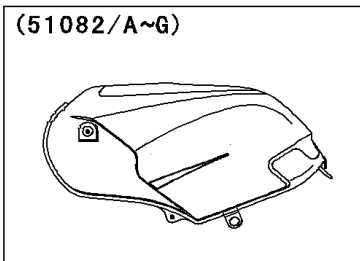

2005 Ninja® 250R PARTS DIAGRAM

Fuel Tank(4/4)

WD

WD

(51082/B/F/G)	Green
(51082A/C)	Yellow
(51082D/E)	Blue
(51083/C/H/K)	Blue
(51083A/D/G/J)	Silver
(51083B/E)	Yellow
(51083F/I)	Ebony

2005 Ninja® 250R PARTS LIST

Fuel Tank(4/4)

ITEM NAME	PART NUMBER	QUANTITY
COVER,TANK CAP (Ref # 14025)	14025-1913	1
BRACKET-TANK,RR (Ref # 32052)	32052-1254	1
DIAPHRAGM,TAP (Ref # 43028)	43028-1068	1
PACKING (Ref # 43049)	43049-1103	1
TAP-ASSY,FUEL (Ref # 51023)	51023-1393	1
RING,TAP FLANGED (Ref # 51039)	51039-003	1
CAP-TANK,FUEL (Ref # 51049)	51049-1131	1
BOLT-SOCKET (Ref # 120)	120S0512	1
BOLT-FLANGED,6X10 (Ref # 130)	130H0610	1
BOLT-UPSET-WS,6X25 (Ref # 180)	180D0625	1
SCREW-PAN-CROS (Ref # 220)	220C0308	1
SCREW-PAN-CROSS (Ref # 220A)	220F0508	1
SCREW-CSK-CROS,4X14 (Ref # 221)	221B0414	1
TUBE-RUBBER,7X10X1000 (Ref # 702)	702A071000	1
BOLT,6X20 (Ref # 92001)	92001-1091	1
WASHER,6.2X11X1.5 (Ref # 92022)	92022-183	1
COLLAR,L=13.1 (Ref # 92027)	92027-251	1
CLAMP (Ref # 92037A)	92037-1712	1
RING-O,TAP LEVER (Ref # 92055)	92055-1085	1
RING-O (Ref # 92055A)	92055-1664	1
DAMPER,FUEL TANK,FR (Ref # 92075)	92075-1115	1
DAMPER (Ref # 92075A)	92075-1690	1
SPRING,TAP DIAPHRAGM (Ref # 92081)	92081-1240	1
CLAMP,WIRING HARNESS,L=60 (Ref # 92171)	92171-1425	1
TANK-COMP-FUEL,EBONY (Ref # 51083F)	51083-5373-IG	1
TANK-COMP-FUEL,G.SILVER (Ref # 51083G)	51083-5374-X1	1
TANK-COMP-FUEL,M.N.BLUE (Ref # 51083H)	51083-5375-KQ	1
TANK-COMP-FUEL,EBONY (Ref # 51083I)	51083-5376-IG	1
TANK-COMP-FUEL,G.SILVER (Ref # 51083J)	51083-5377-X1	1