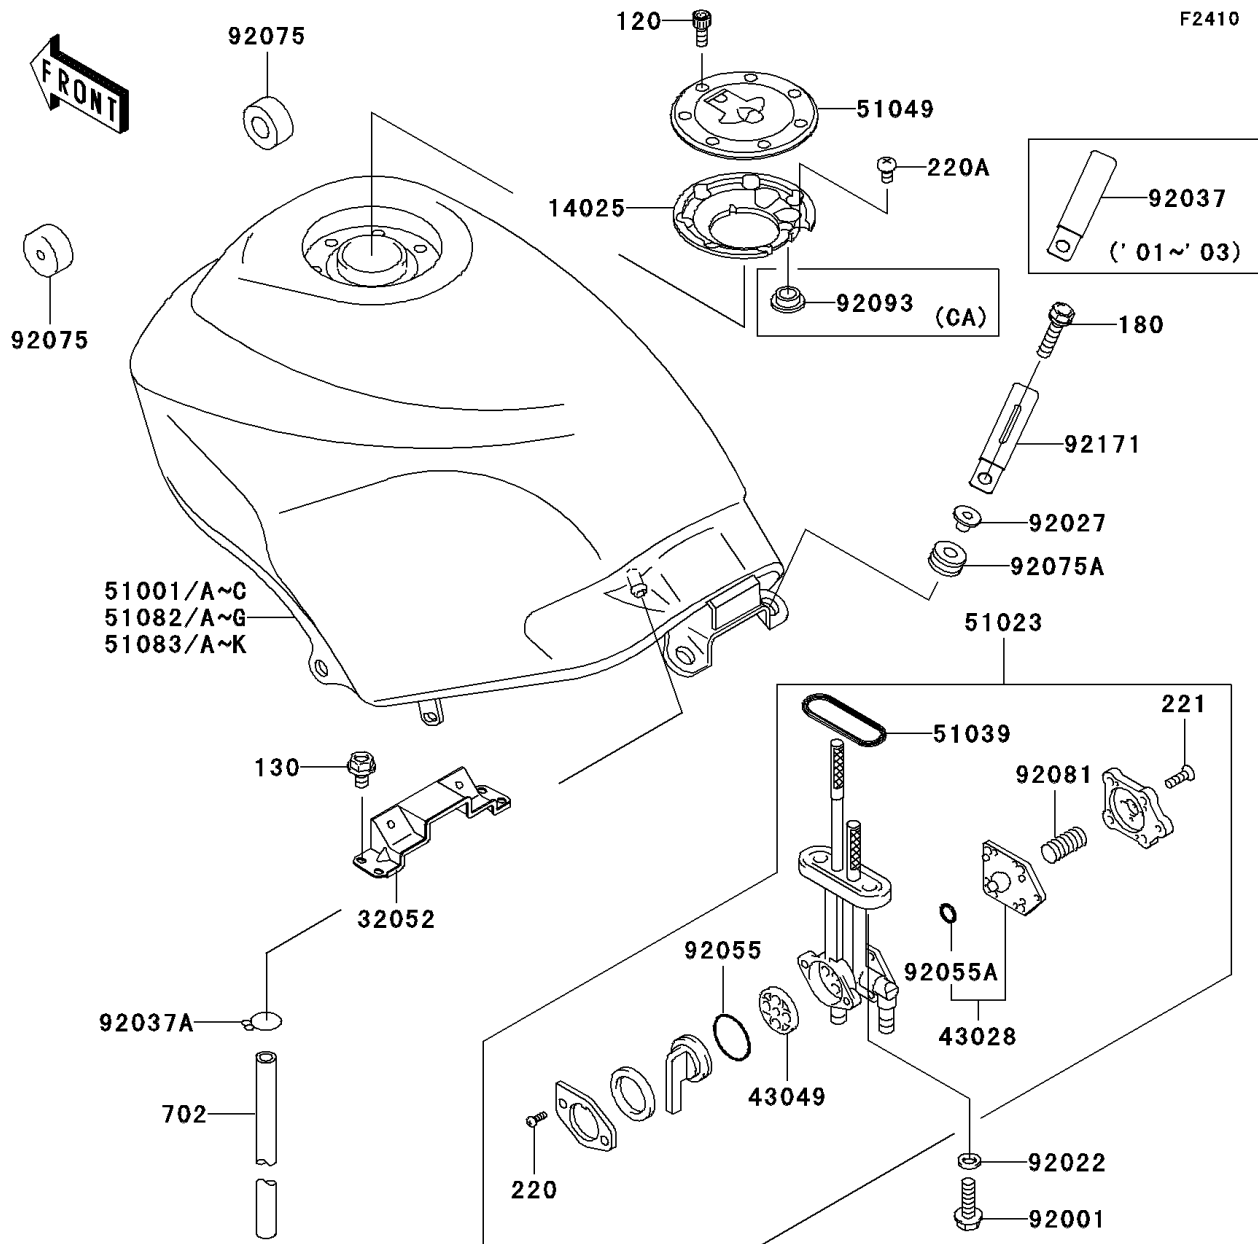

2003 Ninja® 250R PARTS DIAGRAM

Fuel Tank(4/4)

F2410

WD

WD

(51082/B/F/G)	Green
(51082A/C)	Yellow
(51082D/E)	Blue
(51083/C/H/K)	Blue
(51083A/D/G/J)	Silver
(51083B/E)	Yellow
(51083F/I)	Ebony

2003 Ninja® 250R PARTS LIST

Fuel Tank(4/4)

ITEM NAME	PART NUMBER	QUANTITY
COVER,TANK CAP (Ref # 14025)	14025-1913	1
BRACKET-TANK,RR (Ref # 32052)	32052-1254	1
DIAPHRAGM,TAP (Ref # 43028)	43028-1068	1
PACKING (Ref # 43049)	43049-1103	1
TAP-ASSY,FUEL (Ref # 51023)	51023-1393	1
RING,TAP FLANGED (Ref # 51039)	51039-003	1
CAP-TANK,FUEL (Ref # 51049)	51049-1131	1
BOLT-SOCKET (Ref # 120)	120S0512	1
BOLT-FLANGED,6X10 (Ref # 130)	130H0610	1
BOLT-UPSET-WS,6X25 (Ref # 180)	180D0625	1
SCREW-PAN-CROS (Ref # 220)	220C0308	1
SCREW-PAN-CROSS (Ref # 220A)	220F0508	1
SCREW-CSK-CROS,4X14 (Ref # 221)	221B0414	1
TUBE-RUBBER,7X10X1000 (Ref # 702)	702A071000	1
BOLT,6X20 (Ref # 92001)	92001-1091	1
WASHER,6.2X11X1.5 (Ref # 92022)	92022-183	1
COLLAR,L=13.1 (Ref # 92027)	92027-251	1
CLAMP,L=60 (Ref # 92037)	92037-1069	1
CLAMP (Ref # 92037A)	92037-1712	1
RING-O,TAP LEVER (Ref # 92055)	92055-1085	1
RING-O (Ref # 92055A)	92055-1664	1
DAMPER,FUEL TANK,FR (Ref # 92075)	92075-1115	1
DAMPER (Ref # 92075A)	92075-1690	1
SPRING,TAP DIAPHRAGM (Ref # 92081)	92081-1240	1
TANK-COMP-FUEL,P.C.YELLOW (Ref # 51082A)	51082-5030-1B	1
TANK-COMP-FUEL,P.C.YELLOW (Ref # 51082C)	51082-5032-1B	1
TANK-COMP-FUEL,M.S.BLUE (Ref # 51082D)	51082-5314-GW	1
TANK-COMP-FUEL,M.S.BLUE (Ref # 51082E)	51082-5315-GW	1
TANK-COMP-FUEL,L.GREEN (Ref # 51082F)	51082-5316-7F	1

2003 Ninja® 250R PARTS LIST

Fuel Tank(4/4)

ITEM NAME	PART NUMBER	QUANTITY
TANK-COMP-FUEL,L.GREEN (Ref # 51082G)	51082-5317-7F	1
SEAL,FUEL TANK CAP (Ref # 92093)	92093-1030	1