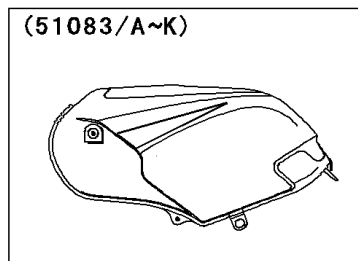

2003 Ninja® 250R PARTS DIAGRAM

Fuel Tank(4/4)

F2410

WD

WD

(51082/B/F/G)	Green
(51082A/C)	Yellow
(51082D/E)	Blue
(51083/C/H/K)	Blue
(51083A/D/G/J)	Silver
(51083B/E)	Yellow
(51083F/I)	Ebony

2003 Ninja® 250R PARTS LIST

Fuel Tank(4/4)

ITEM NAME	PART NUMBER	QUANTITY
COVER,TANK CAP (Ref # 14025)	14025-1913	1
BRACKET-TANK,RR (Ref # 32052)	32052-1254	1
DIAPHRAGM,TAP (Ref # 43028)	43028-1068	1
PACKING (Ref # 43049)	43049-1103	1
TAP-ASSY,FUEL (Ref # 51023)	51023-1393	1
RING,TAP FLANGED (Ref # 51039)	51039-003	1
CAP-TANK,FUEL (Ref # 51049)	51049-1131	1
BOLT-SOCKET (Ref # 120)	120S0512	1
BOLT-FLANGED,6X10 (Ref # 130)	130H0610	1
BOLT-UPSET-WS,6X25 (Ref # 180)	180D0625	1
SCREW-PAN-CROS (Ref # 220)	220C0308	1
SCREW-PAN-CROSS (Ref # 220A)	220F0508	1
SCREW-CSK-CROS,4X14 (Ref # 221)	221B0414	1
TUBE-RUBBER,7X10X1000 (Ref # 702)	702A071000	1
BOLT,6X20 (Ref # 92001)	92001-1091	1
WASHER,6.2X11X1.5 (Ref # 92022)	92022-183	1
COLLAR,L=13.1 (Ref # 92027)	92027-251	1
CLAMP,L=60 (Ref # 92037)	92037-1069	1
CLAMP (Ref # 92037A)	92037-1712	1
RING-O,TAP LEVER (Ref # 92055)	92055-1085	1
RING-O (Ref # 92055A)	92055-1664	1
DAMPER,FUEL TANK,FR (Ref # 92075)	92075-1115	1
DAMPER (Ref # 92075A)	92075-1690	1
SPRING,TAP DIAPHRAGM (Ref # 92081)	92081-1240	1
TANK-COMP-FUEL,P.C.YELLOW (Ref # 51082A)	51082-5030-1B	1
TANK-COMP-FUEL,P.C.YELLOW (Ref # 51082C)	51082-5032-1B	1
TANK-COMP-FUEL,M.S.BLUE (Ref # 51082D)	51082-5314-GW	1
TANK-COMP-FUEL,M.S.BLUE (Ref # 51082E)	51082-5315-GW	1
TANK-COMP-FUEL,L.GREEN (Ref # 51082F)	51082-5316-7F	1