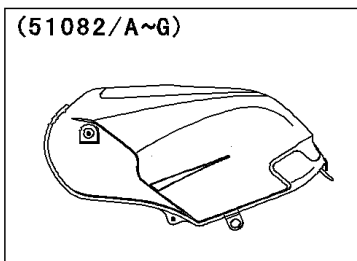

2003 Ninja® 250R PARTS DIAGRAM

Fuel Tank(4/4)

F2410

WD

WD

(51082/B/F/G)	Green
(51082A/C)	Yellow
(51082D/E)	Blue
(51083/C/H/K)	Blue
(51083A/D/G/J)	Silver
(51083B/E)	Yellow
(51083F/I)	Ebony

2003 Ninja® 250R PARTS LIST

Fuel Tank(4/4)

ITEM NAME	PART NUMBER	QUANTITY
COVER,TANK CAP (Ref # 14025)	14025-1913	1
BRACKET-TANK,RR (Ref # 32052)	32052-1254	1
DIAPHRAGM,TAP (Ref # 43028)	43028-1068	1
PACKING (Ref # 43049)	43049-1103	1
TAP-ASSY,FUEL (Ref # 51023)	51023-1393	1
RING,TAP FLANGED (Ref # 51039)	51039-003	1
CAP-TANK,FUEL (Ref # 51049)	51049-1131	1
BOLT-SOCKET (Ref # 120)	120S0512	1
BOLT-FLANGED,6X10 (Ref # 130)	130H0610	1
BOLT-UPSET-WS,6X25 (Ref # 180)	180D0625	1
SCREW-PAN-CROS (Ref # 220)	220C0308	1
SCREW-PAN-CROSS (Ref # 220A)	220F0508	1
SCREW-CSK-CROS,4X14 (Ref # 221)	221B0414	1
TUBE-RUBBER,7X10X1000 (Ref # 702)	702A071000	1
BOLT,6X20 (Ref # 92001)	92001-1091	1
WASHER,6.2X11X1.5 (Ref # 92022)	92022-183	1
COLLAR,L=13.1 (Ref # 92027)	92027-251	1
CLAMP,L=60 (Ref # 92037)	92037-1069	1
CLAMP (Ref # 92037A)	92037-1712	1
RING-O,TAP LEVER (Ref # 92055)	92055-1085	1
RING-O (Ref # 92055A)	92055-1664	1
DAMPER,FUEL TANK,FR (Ref # 92075)	92075-1115	1
DAMPER (Ref # 92075A)	92075-1690	1
SPRING,TAP DIAPHRAGM (Ref # 92081)	92081-1240	1
TANK-COMP-FUEL,P.C.YELLOW (Ref # 51082A)	51082-5030-1B	1
TANK-COMP-FUEL,P.C.YELLOW (Ref # 51082C)	51082-5032-1B	1
TANK-COMP-FUEL,M.S.BLUE (Ref # 51082D)	51082-5314-GW	1
TANK-COMP-FUEL,M.S.BLUE (Ref # 51082E)	51082-5315-GW	1
TANK-COMP-FUEL,L.GREEN (Ref # 51082F)	51082-5316-7F	1