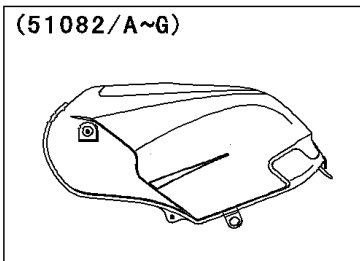

2001 Ninja® 250R PARTS DIAGRAM

Fuel Tank(4/4)

F2410

WD

WD

(51082/B/F/G)	Green
(51082A/C)	Yellow
(51082D/E)	Blue
(51083/C/H/K)	Blue
(51083A/D/G/J)	Silver
(51083B/E)	Yellow
(51083F/I)	Ebony

2001 Ninja® 250R PARTS LIST

Fuel Tank(4/4)

ITEM NAME	PART NUMBER	QUANTITY
COVER,TANK CAP (Ref # 14025)	14025-1913	1
BRACKET-TANK,RR (Ref # 32052)	32052-1254	1
DIAPHRAGM,TAP (Ref # 43028)	43028-1068	1
PACKING (Ref # 43049)	43049-1103	1
TAP-ASSY,FUEL (Ref # 51023)	51023-1393	1
RING,TAP FLANGED (Ref # 51039)	51039-003	1
CAP-TANK,FUEL (Ref # 51049)	51049-1131	1
BOLT-SOCKET (Ref # 120)	120S0512	7
BOLT-FLANGED,6X10 (Ref # 130)	130H0610	4
BOLT-UPSET-WS,6X25 (Ref # 180)	180D0625	2
SCREW-PAN-CROS (Ref # 220)	220C0308	2
SCREW-PAN-CROSS (Ref # 220A)	220F0508	1
SCREW-CSK-CROS,4X14 (Ref # 221)	221B0414	5
TUBE-RUBBER,7X10X1000 (Ref # 702)	702A071000	1
BOLT,6X20 (Ref # 92001)	92001-1091	2
WASHER,6.2X11X1.5 (Ref # 92022)	92022-183	2
COLLAR,L=13.1 (Ref # 92027)	92027-251	2
CLAMP,L=60 (Ref # 92037)	92037-1069	1
CLAMP (Ref # 92037A)	92037-1712	1
RING-O,TAP LEVER (Ref # 92055)	92055-1085	1
RING-O (Ref # 92055A)	92055-1664	1
DAMPER,FUEL TANK,FR (Ref # 92075)	92075-1115	2
DAMPER (Ref # 92075A)	92075-1690	2
SPRING,TAP DIAPHRAGM (Ref # 92081)	92081-1240	1
TANK-COMP-FUEL,F.RED (Ref # 51001)	51001-1411-B1	1
TANK-COMP-FUEL,L.GREEN (Ref # 51001A)	51001-1411-7F	1
TANK-COMP-FUEL,F.RED (Ref # 51001B)	51001-1412-B1	1
TANK-COMP-FUEL,L.GREEN (Ref # 51001C)	51001-1412-7F	1
SEAL,FUEL TANK CAP (Ref # 92093)	92093-1030	1