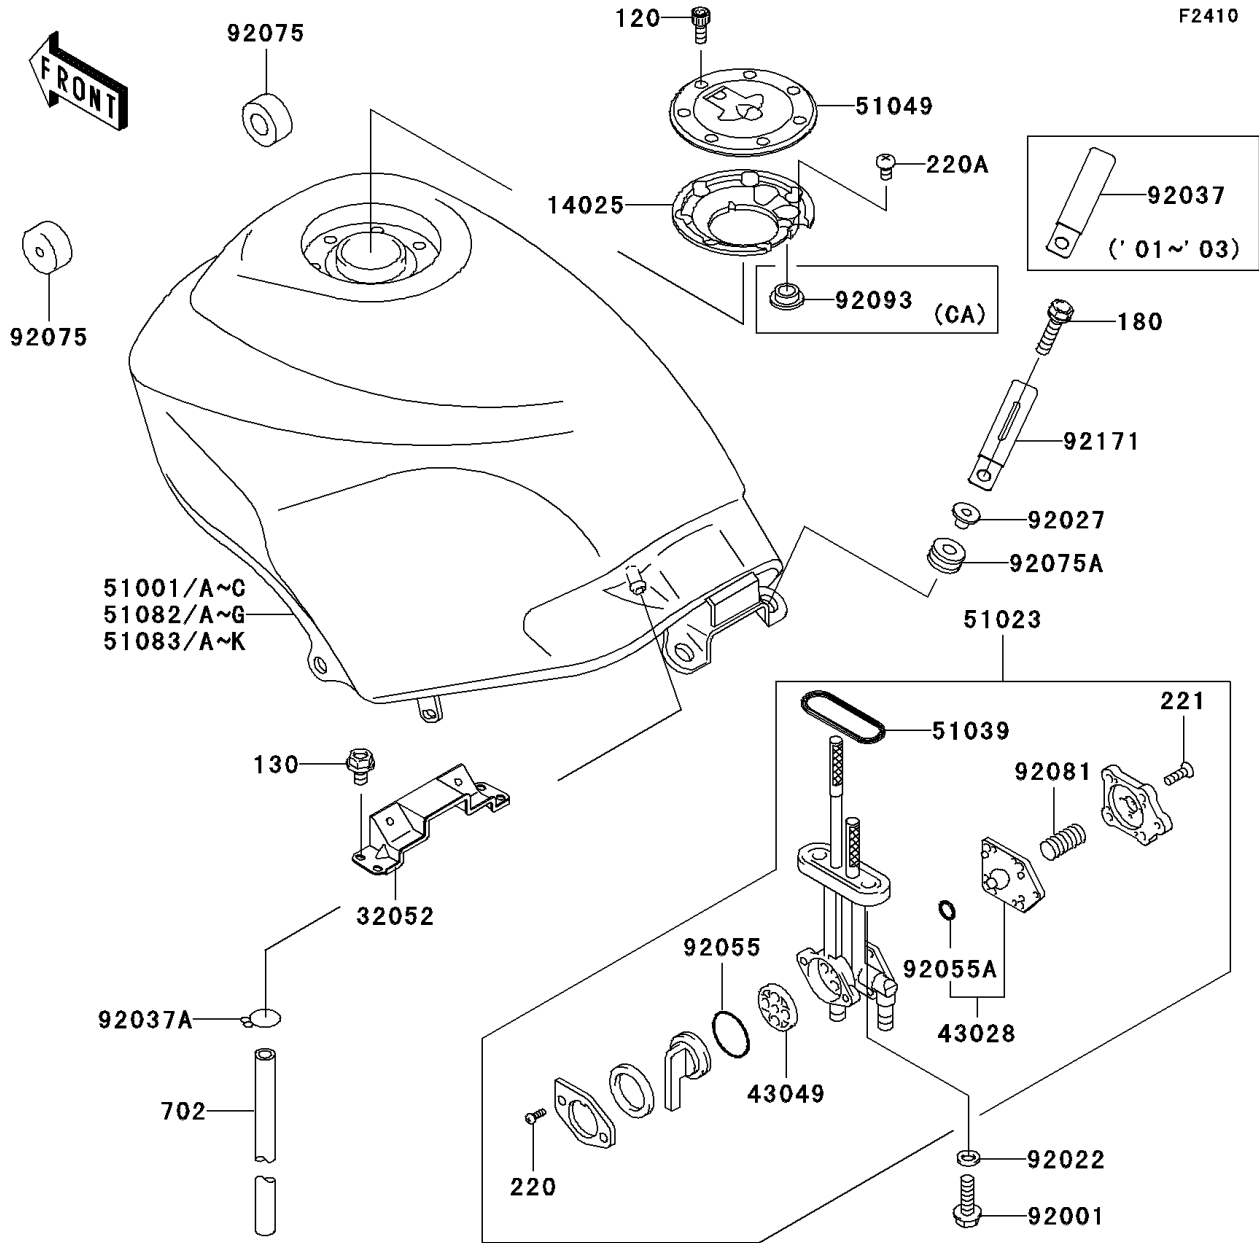

2001 Ninja® 250R PARTS DIAGRAM

Fuel Tank(4/4)

F2410

WD

WD

(51082/B/F/G)	Green
(51082A/C)	Yellow
(51082D/E)	Blue
(51083/C/H/K)	Blue
(51083A/D/G/J)	Silver
(51083B/E)	Yellow
(51083F/I)	Ebony

2001 Ninja® 250R PARTS LIST

Fuel Tank(4/4)

ITEM NAME	PART NUMBER	QUANTITY
COVER,TANK CAP (Ref # 14025)	14025-1913	1
BRACKET-TANK,RR (Ref # 32052)	32052-1254	1
DIAPHRAGM,TAP (Ref # 43028)	43028-1068	1
PACKING (Ref # 43049)	43049-1103	1
TAP-ASSY,FUEL (Ref # 51023)	51023-1393	1
RING,TAP FLANGED (Ref # 51039)	51039-003	1
CAP-TANK,FUEL (Ref # 51049)	51049-1131	1
BOLT-SOCKET (Ref # 120)	120S0512	7
BOLT-FLANGED,6X10 (Ref # 130)	130H0610	4
BOLT-UPSET-WS,6X25 (Ref # 180)	180D0625	2
SCREW-PAN-CROS (Ref # 220)	220C0308	2
SCREW-PAN-CROSS (Ref # 220A)	220F0508	1
SCREW-CSK-CROS,4X14 (Ref # 221)	221B0414	5
TUBE-RUBBER,7X10X1000 (Ref # 702)	702A071000	1
BOLT,6X20 (Ref # 92001)	92001-1091	2
WASHER,6.2X11X1.5 (Ref # 92022)	92022-183	2
COLLAR,L=13.1 (Ref # 92027)	92027-251	2
CLAMP,L=60 (Ref # 92037)	92037-1069	1
CLAMP (Ref # 92037A)	92037-1712	1
RING-O,TAP LEVER (Ref # 92055)	92055-1085	1
RING-O (Ref # 92055A)	92055-1664	1
DAMPER,FUEL TANK,FR (Ref # 92075)	92075-1115	2
DAMPER (Ref # 92075A)	92075-1690	2
SPRING,TAP DIAPHRAGM (Ref # 92081)	92081-1240	1
TANK-COMP-FUEL,F.RED (Ref # 51001)	51001-1411-B1	1
TANK-COMP-FUEL,L.GREEN (Ref # 51001A)	51001-1411-7F	1
TANK-COMP-FUEL,F.RED (Ref # 51001B)	51001-1412-B1	1
TANK-COMP-FUEL,L.GREEN (Ref # 51001C)	51001-1412-7F	1
SEAL,FUEL TANK CAP (Ref # 92093)	92093-1030	1