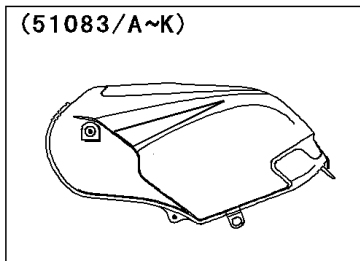

2001 Ninja® 250R PARTS DIAGRAM

Fuel Tank(4/4)

F2410

WD

WD

(51082/B/F/G)	Green
(51082A/C)	Yellow
(51082D/E)	Blue
(51083/C/H/K)	Blue
(51083A/D/G/J)	Silver
(51083B/E)	Yellow
(51083F/I)	Ebony

2001 Ninja® 250R PARTS LIST

Fuel Tank(4/4)

ITEM NAME	PART NUMBER	QUANTITY
COVER,TANK CAP (Ref # 14025)	14025-1913	1
BRACKET-TANK,RR (Ref # 32052)	32052-1254	1
DIAPHRAGM,TAP (Ref # 43028)	43028-1068	1
PACKING (Ref # 43049)	43049-1103	1
TAP-ASSY,FUEL (Ref # 51023)	51023-1393	1
RING,TAP FLANGED (Ref # 51039)	51039-003	1
CAP-TANK,FUEL (Ref # 51049)	51049-1131	1
BOLT-SOCKET (Ref # 120)	120S0512	7
BOLT-FLANGED,6X10 (Ref # 130)	130H0610	4
BOLT-UPSET-WS,6X25 (Ref # 180)	180D0625	2
SCREW-PAN-CROS (Ref # 220)	220C0308	2
SCREW-PAN-CROSS (Ref # 220A)	220F0508	1
SCREW-CSK-CROS,4X14 (Ref # 221)	221B0414	5
TUBE-RUBBER,7X10X1000 (Ref # 702)	702A071000	1
BOLT,6X20 (Ref # 92001)	92001-1091	2
WASHER,6.2X11X1.5 (Ref # 92022)	92022-183	2
COLLAR,L=13.1 (Ref # 92027)	92027-251	2
CLAMP,L=60 (Ref # 92037)	92037-1069	1
CLAMP (Ref # 92037A)	92037-1712	1
RING-O,TAP LEVER (Ref # 92055)	92055-1085	1
RING-O (Ref # 92055A)	92055-1664	1
DAMPER,FUEL TANK,FR (Ref # 92075)	92075-1115	2
DAMPER (Ref # 92075A)	92075-1690	2
SPRING,TAP DIAPHRAGM (Ref # 92081)	92081-1240	1
TANK-COMP-FUEL,F.RED (Ref # 51001)	51001-1411-B1	1
TANK-COMP-FUEL,L.GREEN (Ref # 51001A)	51001-1411-7F	1
TANK-COMP-FUEL,F.RED (Ref # 51001B)	51001-1412-B1	1
TANK-COMP-FUEL,L.GREEN (Ref # 51001C)	51001-1412-7F	1
SEAL,FUEL TANK CAP (Ref # 92093)	92093-1030	1