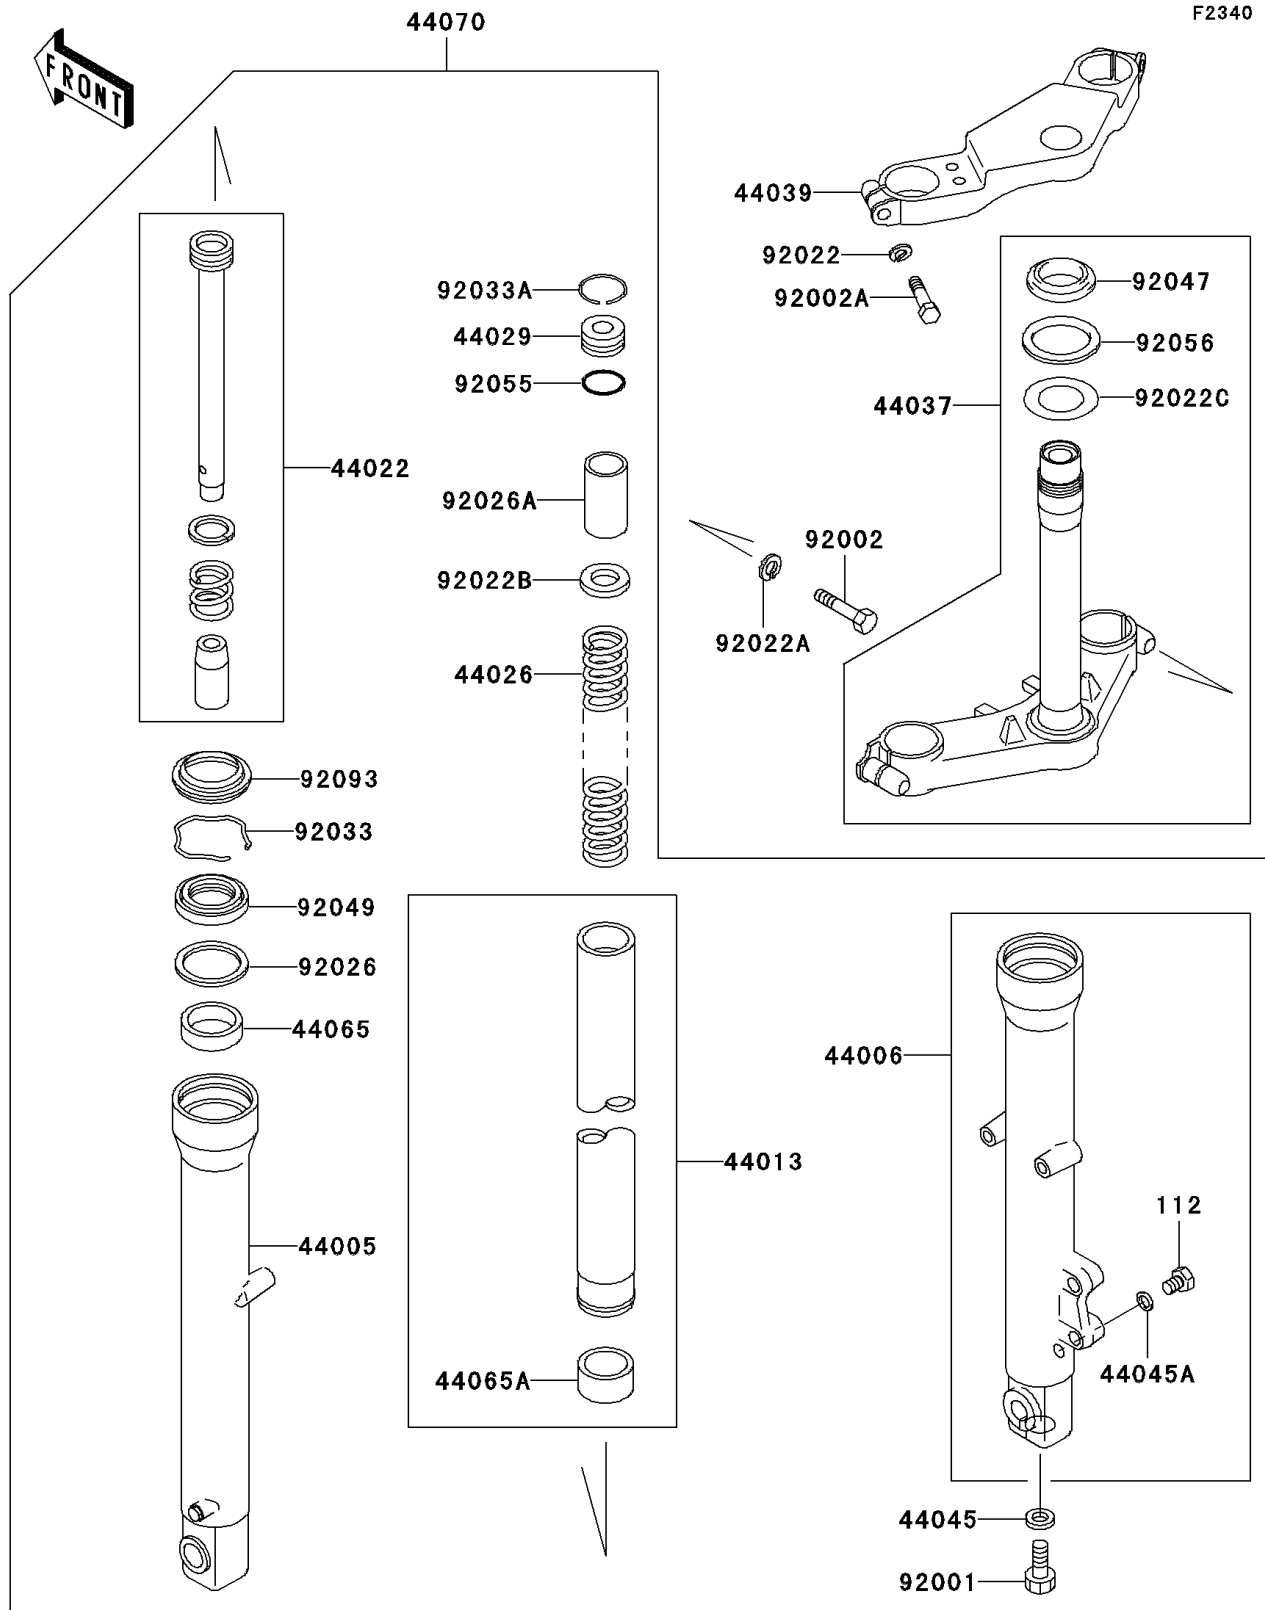

2005 Ninja® 250R PARTS DIAGRAM

Front Fork

2005 Ninja® 250R PARTS LIST

Front Fork

ITEM NAME	PART NUMBER	QUANTITY
BOLT-UPSET (Ref # 112)	112B0608	1
PIPE-LEFT FORK OUTER (Ref # 44005)	44005-1258	1
PIPE-RIGHT FORK OUTER (Ref # 44006)	44006-1255	1
PIPE-FORK INNER (Ref # 44013)	44013-1273	1
CYLINDER-FORK (Ref # 44022)	44022-1206	1
SPRING-FRONT FORK (Ref # 44026)	44026-1362	1
SEAT-FORK SPRING (Ref # 44029)	44029-1127	1
HOLDER-FORK UNDER (Ref # 44037)	44037-1217	1
HOLDER-FORK UPPER (Ref # 44039)	44039-1163	1
GASKET,FORK CYLINDER BOLT (Ref # 44045)	44045-051	1
GASKET,DRAIN PLUG (Ref # 44045A)	44045-052	1
BUSHING-FRONT FORK (Ref # 44065)	44065-1068	1
BUSHING-FRONT FORK (Ref # 44065A)	44065-1082	1
DAMPER-ASSY,FORK (Ref # 44070)	44070-5026	1
BOLT,FORK CYLINDER (Ref # 92001)	92001-1464	1
BOLT,10X32 (Ref # 92002)	92002-1811	1
BOLT (Ref # 92002A)	92002-1959	1
WASHER,SPRING,8MM (Ref # 92022)	92022-1552	1
WASHER,SPRING,10MM (Ref # 92022A)	92022-1704	1
WASHER (Ref # 92022B)	92022-1879	1
WASHER,30.5X50X0.6 (Ref # 92022C)	92022-231	1
SPACER,FORK (Ref # 92026)	92026-1038	1
SPACER (Ref # 92026A)	92026-1291	1
RING-SNAP,FORK (Ref # 92033)	92033-1219	1
RING-SNAP (Ref # 92033A)	92033-1236	1
RACE,STEERING STEM BEARING (Ref # 92047)	92047-012	1
SEAL-OIL,FORK (Ref # 92049)	92049-1226	1
RING-O,FORK SPRING SEAT (Ref # 92055)	92055-1384	1
SEAL-OIL,STEERING STEM (Ref # 92056)	92056-003	1

2005 Ninja® 250R PARTS LIST

Front Fork

ITEM NAME	PART NUMBER	QUANTITY
SEAL,FORK (Ref # 92093)	92093-1196	1