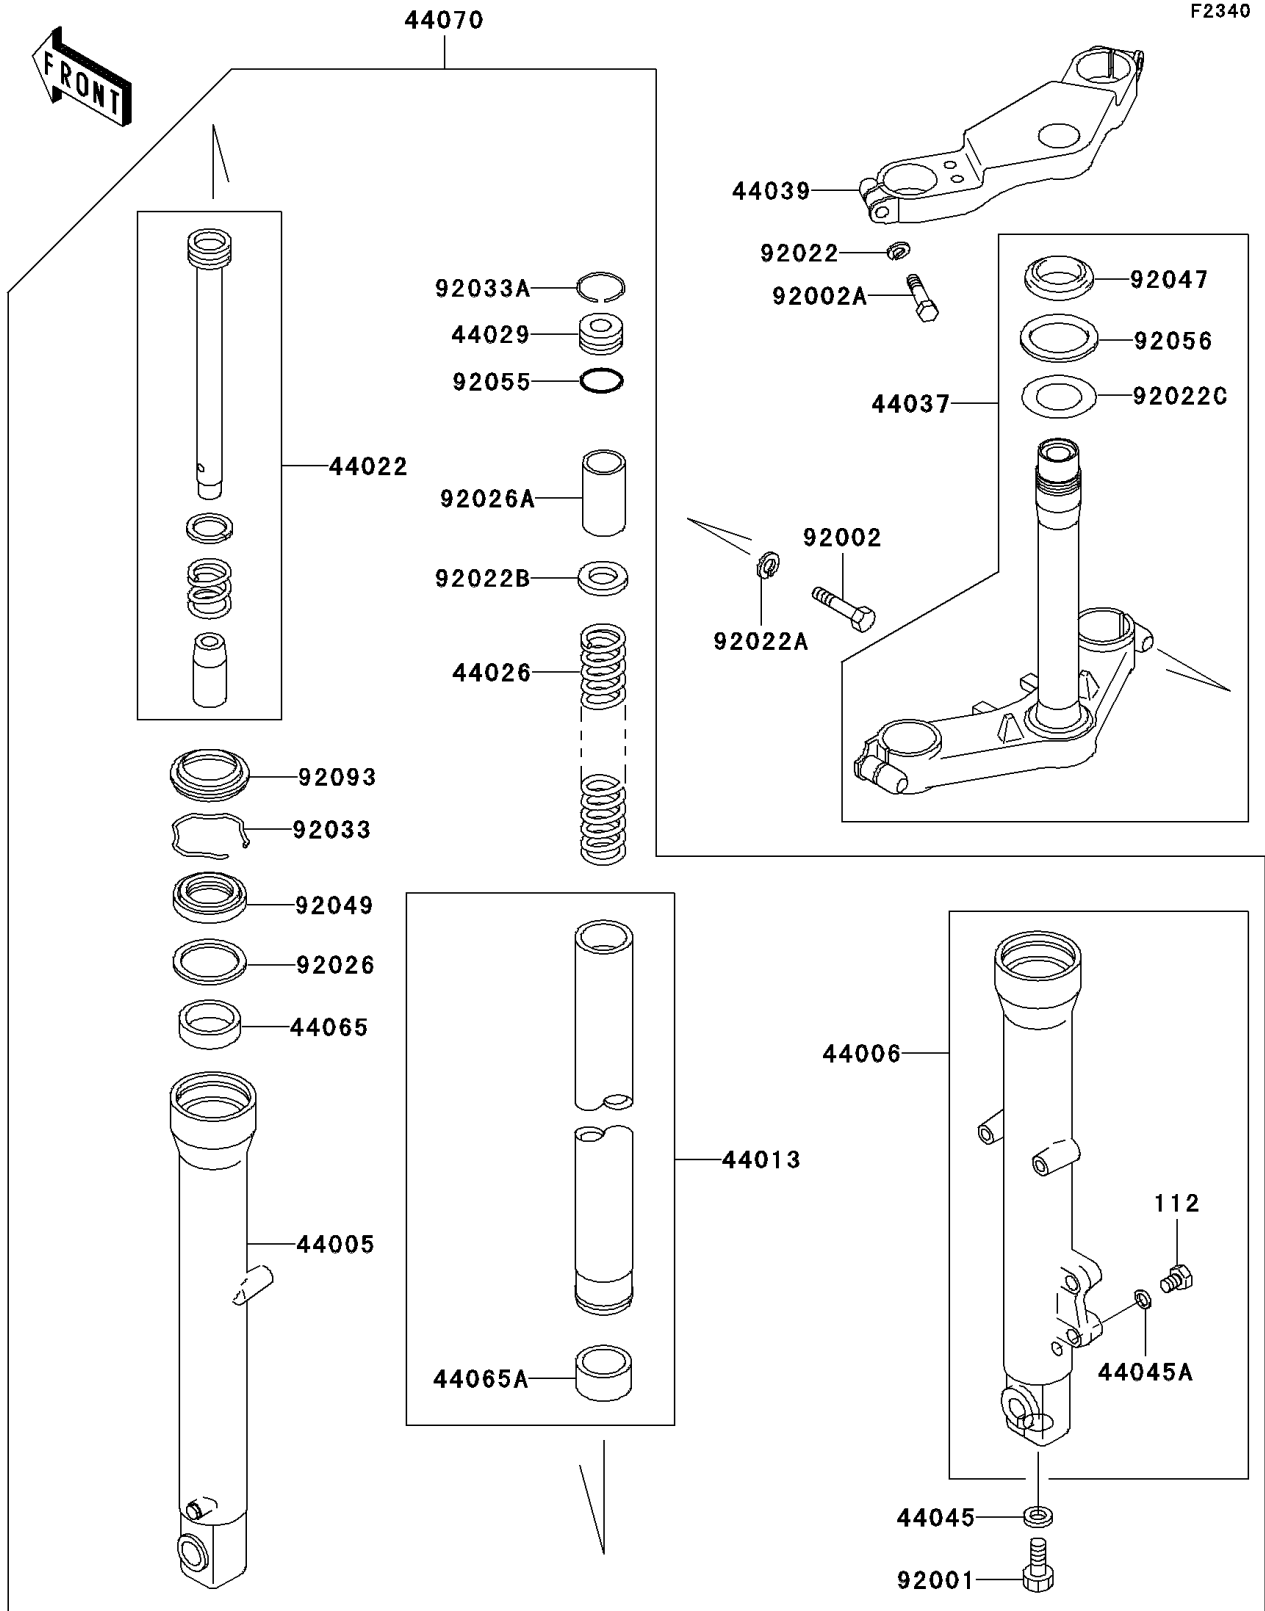

2001 Ninja® 250R PARTS DIAGRAM

Front Fork

2001 Ninja® 250R PARTS LIST

Front Fork

ITEM NAME	PART NUMBER	QUANTITY
BOLT-UPSET (Ref # 112)	112B0608	2
PIPE-LEFT FORK OUTER (Ref # 44005)	44005-1258	1
PIPE-RIGHT FORK OUTER (Ref # 44006)	44006-1255	1
PIPE-FORK INNER (Ref # 44013)	44013-1273	2
CYLINDER-FORK (Ref # 44022)	44022-1206	2
SPRING-FRONT FORK (Ref # 44026)	44026-1362	2
SEAT-FORK SPRING (Ref # 44029)	44029-1127	2
HOLDER-FORK UNDER (Ref # 44037)	44037-1217	1
HOLDER-FORK UPPER (Ref # 44039)	44039-1163	1
GASKET,FORK CYLINDER BOLT (Ref # 44045)	44045-051	2
GASKET,DRAIN PLUG (Ref # 44045A)	44045-052	2
BUSHING-FRONT FORK (Ref # 44065)	44065-1068	2
BUSHING-FRONT FORK (Ref # 44065A)	44065-1082	2
DAMPER-ASSY,FORK (Ref # 44070)	44070-5026	1
BOLT,FORK CYLINDER (Ref # 92001)	92001-1464	2
BOLT,10X32 (Ref # 92002)	92002-1811	2
BOLT (Ref # 92002A)	92002-1959	2
WASHER,SPRING,8MM (Ref # 92022)	92022-1552	2
WASHER,SPRING,10MM (Ref # 92022A)	92022-1704	2
WASHER (Ref # 92022B)	92022-1879	2
WASHER,30.5X50X0.6 (Ref # 92022C)	92022-231	1
SPACER,FORK (Ref # 92026)	92026-1038	2
SPACER (Ref # 92026A)	92026-1291	2
RING-SNAP,FORK (Ref # 92033)	92033-1219	2
RING-SNAP (Ref # 92033A)	92033-1236	2
RACE,STEERING STEM BEARING (Ref # 92047)	92047-012	1
SEAL-OIL,FORK (Ref # 92049)	92049-1226	2
RING-O,FORK SPRING SEAT (Ref # 92055)	92055-1384	2
SEAL-OIL,STEERING STEM (Ref # 92056)	92056-003	1

2001 Ninja® 250R PARTS LIST

Front Fork

ITEM NAME	PART NUMBER	QUANTITY
SEAL,FORK (Ref # 92093)	92093-1196	2