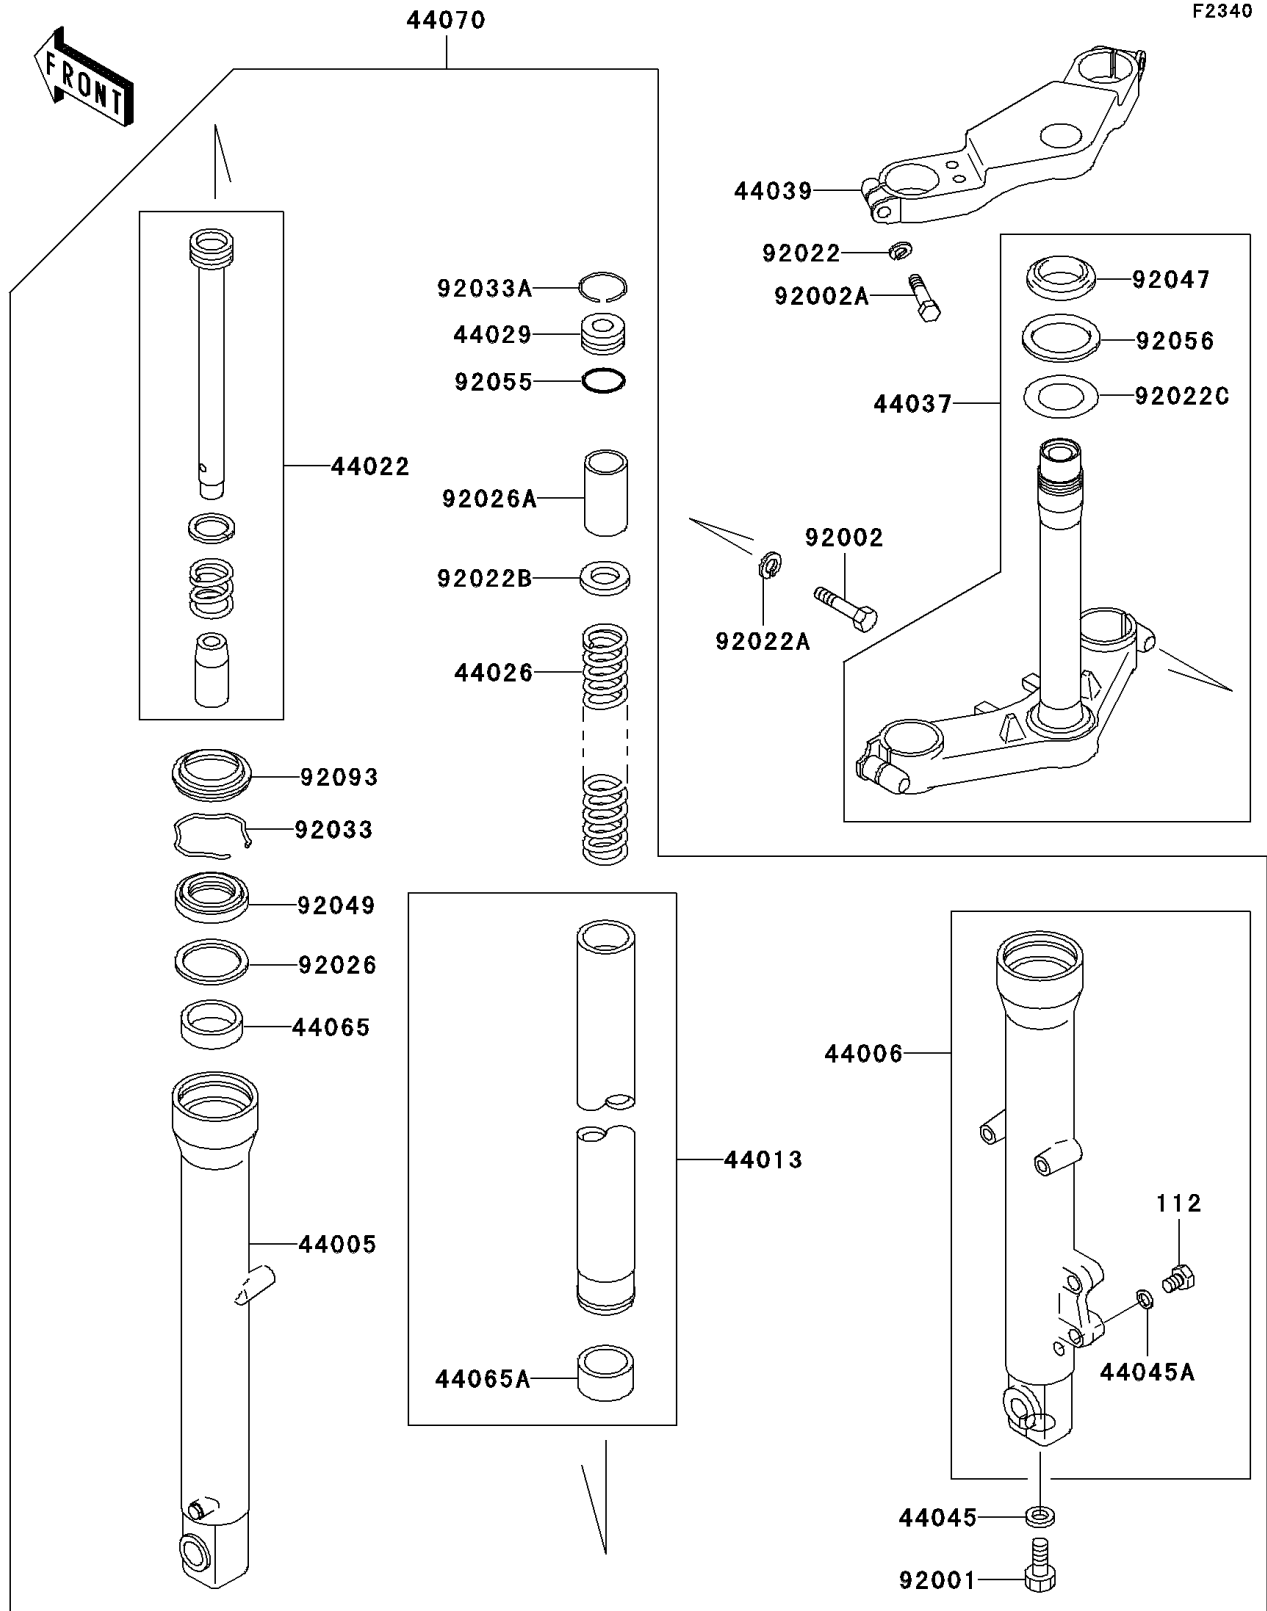

2001 Ninja® 250R PARTS DIAGRAM

Front Fork

2001 Ninja® 250R PARTS LIST

Front Fork

ITEM NAME	PART NUMBER	QUANTITY
BOLT-UPSET (Ref # 112)	112B0608	2
PIPE-LEFT FORK OUTER (Ref # 44005)	44005-1258	1
PIPE-RIGHT FORK OUTER (Ref # 44006)	44006-1255	1
PIPE-FORK INNER (Ref # 44013)	44013-1273	2
CYLINDER-FORK (Ref # 44022)	44022-1206	2
SPRING-FRONT FORK (Ref # 44026)	44026-1362	2
SEAT-FORK SPRING (Ref # 44029)	44029-1127	2
HOLDER-FORK UNDER (Ref # 44037)	44037-1217	1
HOLDER-FORK UPPER (Ref # 44039)	44039-1163	1
GASKET,FORK CYLINDER BOLT (Ref # 44045)	44045-051	2
GASKET,DRAIN PLUG (Ref # 44045A)	44045-052	2
BUSHING-FRONT FORK (Ref # 44065)	44065-1068	2
BUSHING-FRONT FORK (Ref # 44065A)	44065-1082	2
DAMPER-ASSY,FORK (Ref # 44070)	44070-5026	1
BOLT,FORK CYLINDER (Ref # 92001)	92001-1464	2
BOLT,10X32 (Ref # 92002)	92002-1811	2
BOLT (Ref # 92002A)	92002-1959	2
WASHER,SPRING,8MM (Ref # 92022)	92022-1552	2
WASHER,SPRING,10MM (Ref # 92022A)	92022-1704	2
WASHER (Ref # 92022B)	92022-1879	2
WASHER,30.5X50X0.6 (Ref # 92022C)	92022-231	1
SPACER,FORK (Ref # 92026)	92026-1038	2
SPACER (Ref # 92026A)	92026-1291	2
RING-SNAP,FORK (Ref # 92033)	92033-1219	2
RING-SNAP (Ref # 92033A)	92033-1236	2
RACE,STEERING STEM BEARING (Ref # 92047)	92047-012	1
SEAL-OIL,FORK (Ref # 92049)	92049-1226	2
RING-O,FORK SPRING SEAT (Ref # 92055)	92055-1384	2
SEAL-OIL,STEERING STEM (Ref # 92056)	92056-003	1

2001 Ninja® 250R PARTS LIST

Front Fork

ITEM NAME	PART NUMBER	QUANTITY
SEAL,FORK (Ref # 92093)	92093-1196	2