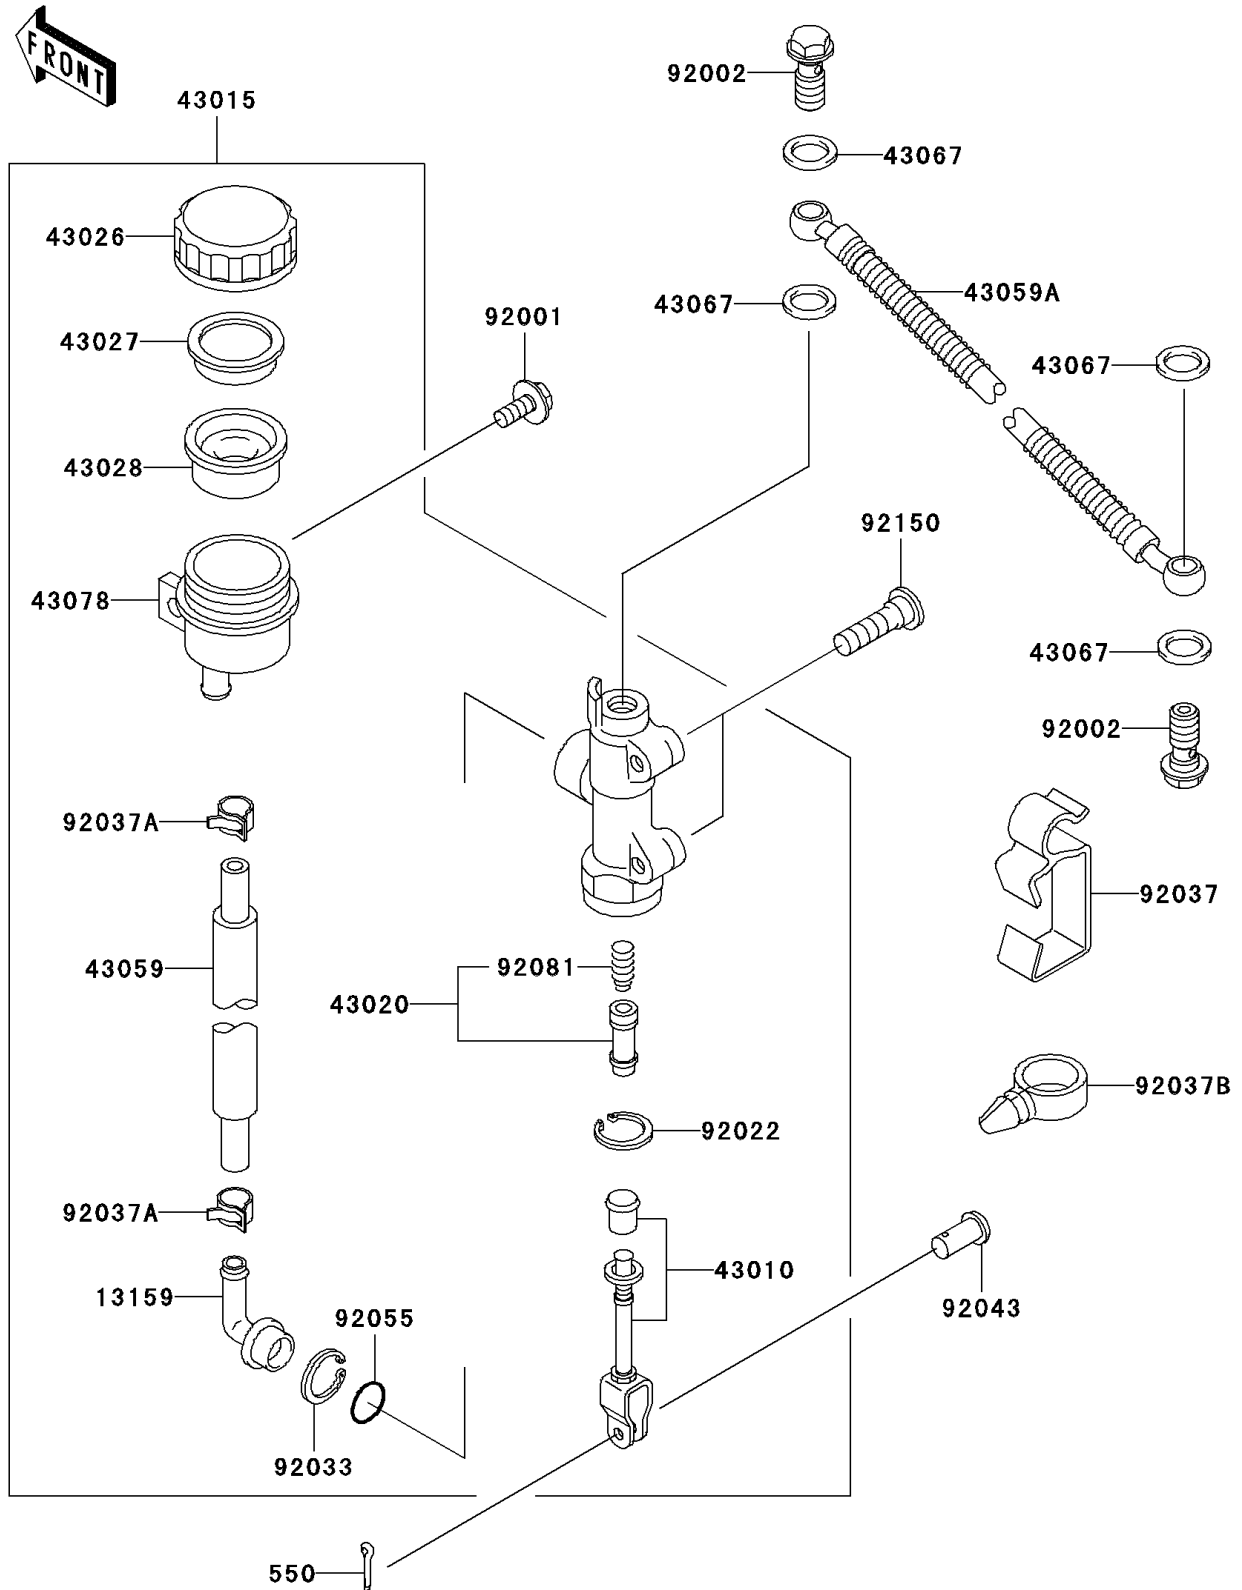

2005 Ninja® 250R PARTS DIAGRAM

Rear Master Cylinder

F2293

2005 Ninja® 250R PARTS LIST

Rear Master Cylinder

ITEM NAME	PART NUMBER	QUANTITY
PIN-COTTER,2.0X15 (Ref # 550)	550D2015	1
CONNECTOR,RR MASTER CYLINDER (Ref # 13159)	13159-1052	1
ROD-ASSY-BRAKE (Ref # 43010)	43010-1055	1
CYLINDER-ASSY-MASTER,RR (Ref # 43015)	43015-1495	1
PISTON-COMP-BRAKE (Ref # 43020)	43020-1057	1
CAP-BRAKE (Ref # 43026)	43026-1051	1
PLATE-DIAPHRAGM (Ref # 43027)	43027-1051	1
DIAPHRAGM,MASTER CYLINDER (Ref # 43028)	43028-1057	1
HOSE-BRAKE,RR MASTER CYLINDER (Ref # 43059)	43059-1369	1
HOSE-BRAKE,RR (Ref # 43059A)	43059-1883	1
WASHER,10.5X15X1.5 (Ref # 43067)	43067-001	1
RESERVOIR,RR MASTER CYLINDER (Ref # 43078)	43078-1165	1
BOLT,W/P,6X16 (Ref # 92001)	92001-1860	1
BOLT,OIL,L=23 (Ref # 92002)	92002-1888	1
WASHER,CIRCRIP (Ref # 92022)	92022-1601	1
RING-SNAP,20.5MM (Ref # 92033)	92033-1186	1
CLAMP,RR BRAKE HOSE (Ref # 92037)	92037-1498	1
CLAMP,BRAKE HOSE (Ref # 92037A)	92037-1547	1
CLAMP,HOSE (Ref # 92037B)	92037-1827	1
PIN,8X16 (Ref # 92043)	92043-1013	1
RING-O,MASTER CYLINDER (Ref # 92055)	92055-1251	1
SPRING,MASTER CYLINDER (Ref # 92081)	92081-1737	1
BOLT,SOCKET,8X30 (Ref # 92150)	92150-1843	1