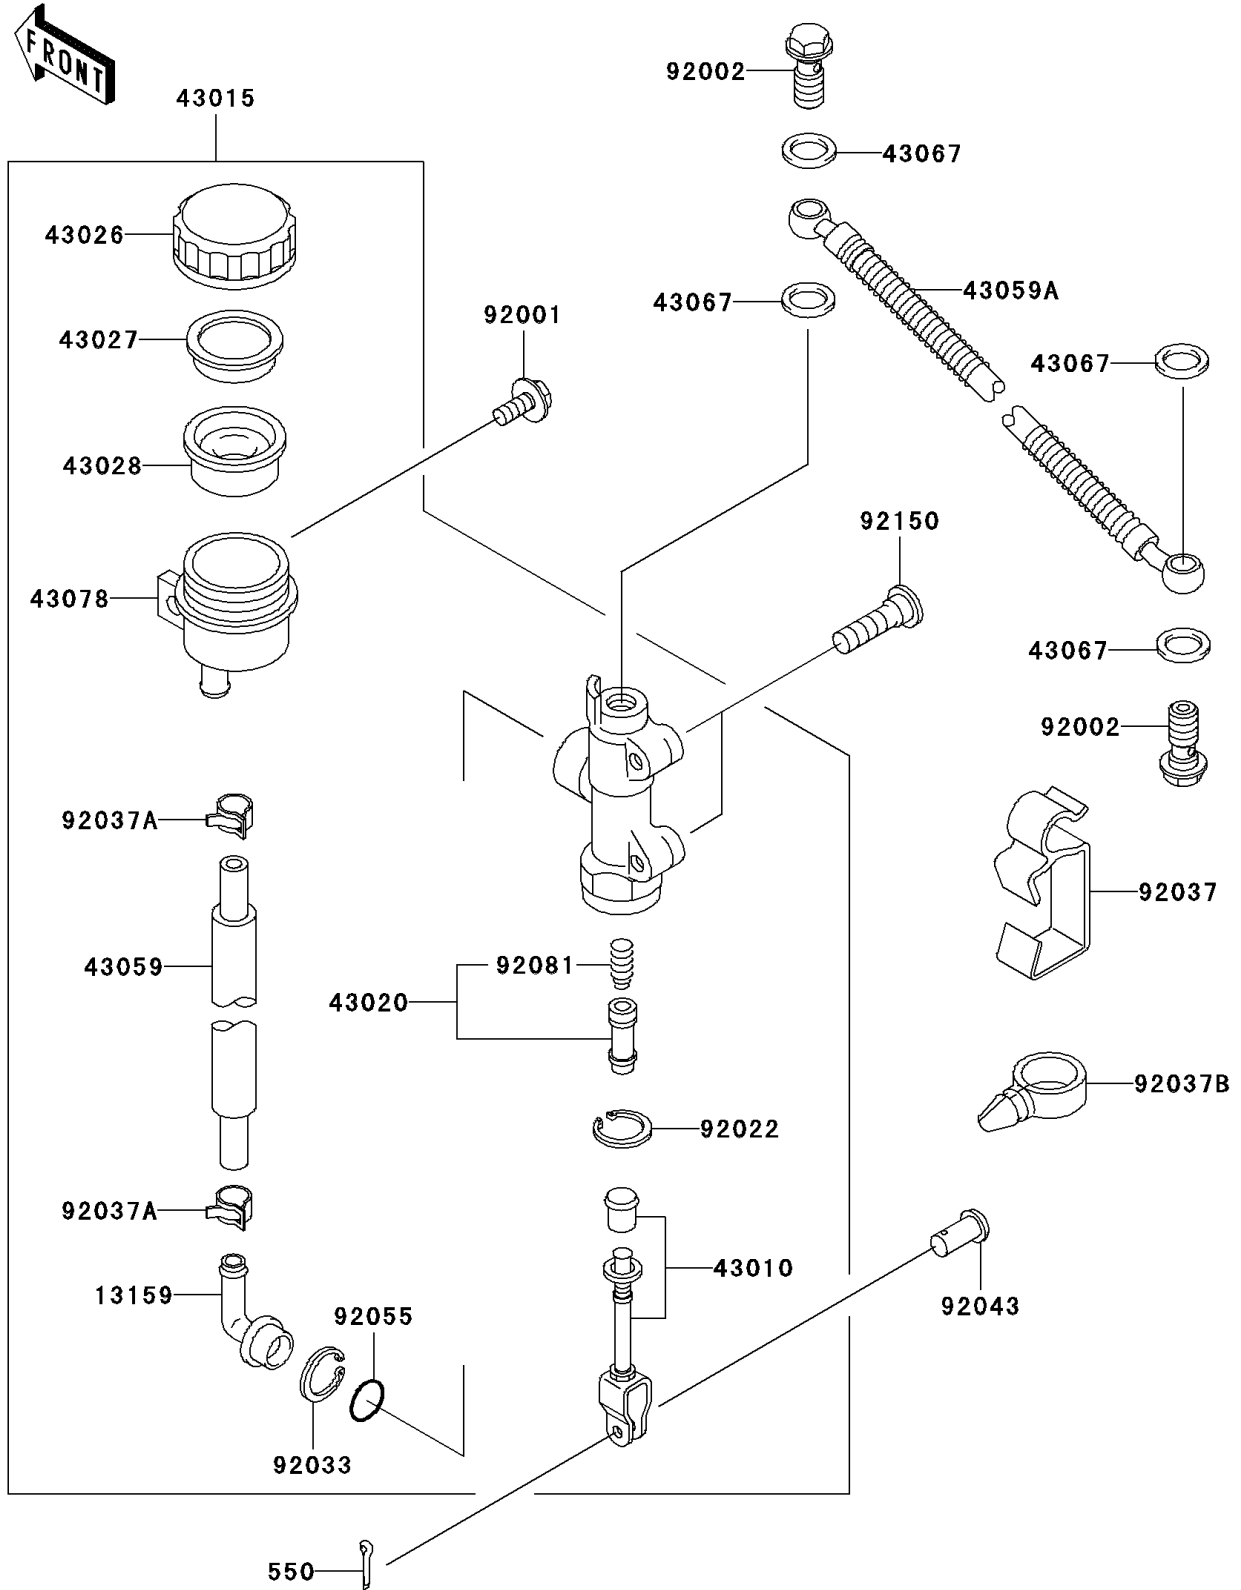

# 2001 Ninja® 250R PARTS DIAGRAM

Rear Master Cylinder

F2293

## 2001 Ninja® 250R PARTS LIST

### Rear Master Cylinder

ITEM NAME	PART NUMBER	QUANTITY
PIN-COTTER,2.0X15 (Ref # 550)	550D2015	1
CONNECTOR,RR MASTER CYLINDER (Ref # 13159)	13159-1052	1
ROD-ASSY-BRAKE (Ref # 43010)	43010-1055	1
CYLINDER-ASSY-MASTER,RR (Ref # 43015)	43015-1495	1
PISTON-COMP-BRAKE (Ref # 43020)	43020-1057	1
CAP-BRAKE (Ref # 43026)	43026-1051	1
PLATE-DIAPHRAGM (Ref # 43027)	43027-1051	1
DIAPHRAGM,MASTER CYLINDER (Ref # 43028)	43028-1057	1
HOSE-BRAKE,RR MASTER CYLINDER (Ref # 43059)	43059-1369	1
HOSE-BRAKE,RR (Ref # 43059A)	43059-1883	1
WASHER,10.5X15X1.5 (Ref # 43067)	43067-001	4
RESERVOIR,RR MASTER CYLINDER (Ref # 43078)	43078-1165	1
BOLT,W/P,6X16 (Ref # 92001)	92001-1860	1
BOLT,OIL,L=23 (Ref # 92002)	92002-1888	2
WASHER,CIRCRIP (Ref # 92022)	92022-1601	1
RING-SNAP,20.5MM (Ref # 92033)	92033-1186	1
CLAMP,RR BRAKE HOSE (Ref # 92037)	92037-1498	1
CLAMP,BRAKE HOSE (Ref # 92037A)	92037-1547	2
CLAMP,HOSE (Ref # 92037B)	92037-1827	1
PIN,8X16 (Ref # 92043)	92043-1013	1
RING-O,MASTER CYLINDER (Ref # 92055)	92055-1251	1
SPRING,MASTER CYLINDER (Ref # 92081)	92081-1737	1
BOLT,SOCKET,8X30 (Ref # 92150)	92150-1843	2