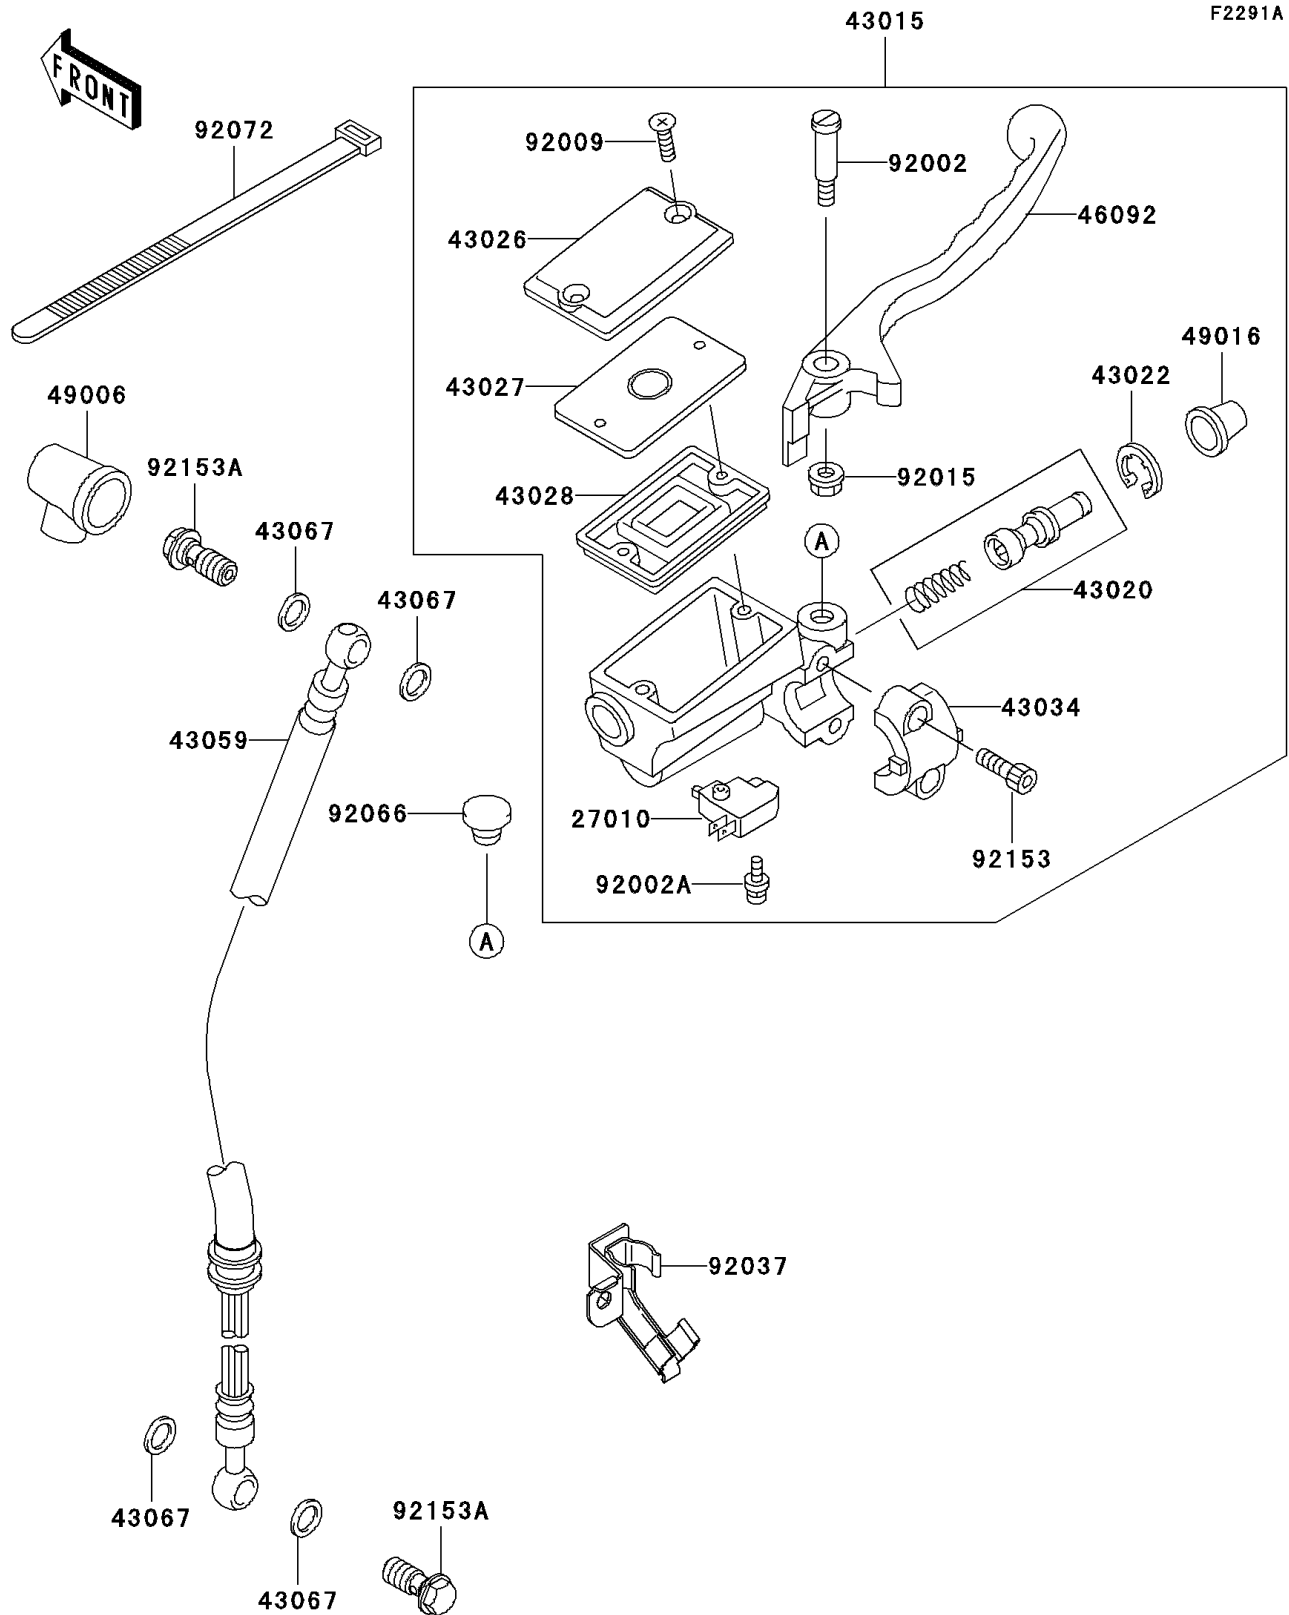

2005 Ninja® 250R PARTS DIAGRAM

Front Master Cylinder(F19)

2005 Ninja® 250R PARTS LIST

Front Master Cylinder(F19)

ITEM NAME	PART NUMBER	QUANTITY
SWITCH,BRAKE (Ref # 27010)	27010-0025	1
CYLINDER-ASSY-MASTER,FR (Ref # 43015)	43015-0037	1
PISTON-COMP-BRAKE (Ref # 43020)	43020-1098	1
STOPPER-BRAKE,PISTON (Ref # 43022)	43022-1010	1
CAP-BRAKE (Ref # 43026)	43026-1076	1
PLATE-DIAPHRAGM (Ref # 43027)	43027-1055	1
DIAPHRAGM,MASTER CYLINDER (Ref # 43028)	43028-1058	1
HOLDER-BRAKE,MASTER CYLINDER (Ref # 43034)	43034-1053	1
HOSE-BRAKE,FR (Ref # 43059)	43059-1882	1
WASHER,10.5X15X1.5 (Ref # 43067)	43067-001	1
LEVER-GRIP,FRONT BRAKE (Ref # 46092)	46092-1117	1
BOOT,DUST (Ref # 49006)	49006-1040	1
COVER-SEAL,MASTER CYLINDER (Ref # 49016)	49016-1044	1
BOLT,LEVER SET,BLACK (Ref # 92002)	92002-1322	1
BOLT,SCREW,4X12 (Ref # 92002A)	92002-1323	1
SCREW,4MM (Ref # 92009)	92009-1458	1
NUT,FLANGED,6MM,BLACK (Ref # 92015)	92015-1233	1
CLAMP,HOSE (Ref # 92037)	92037-1852	1
PLUG,9.5X8,POLYETHYLENE (Ref # 92066)	92066-1077	1
BAND,L=365 (Ref # 92072)	92072-1197	1
BOLT,SOCKET,6X20 (Ref # 92153)	92153-0417	1
BOLT,OIL,L=23 (Ref # 92153A)	92153-0627	1