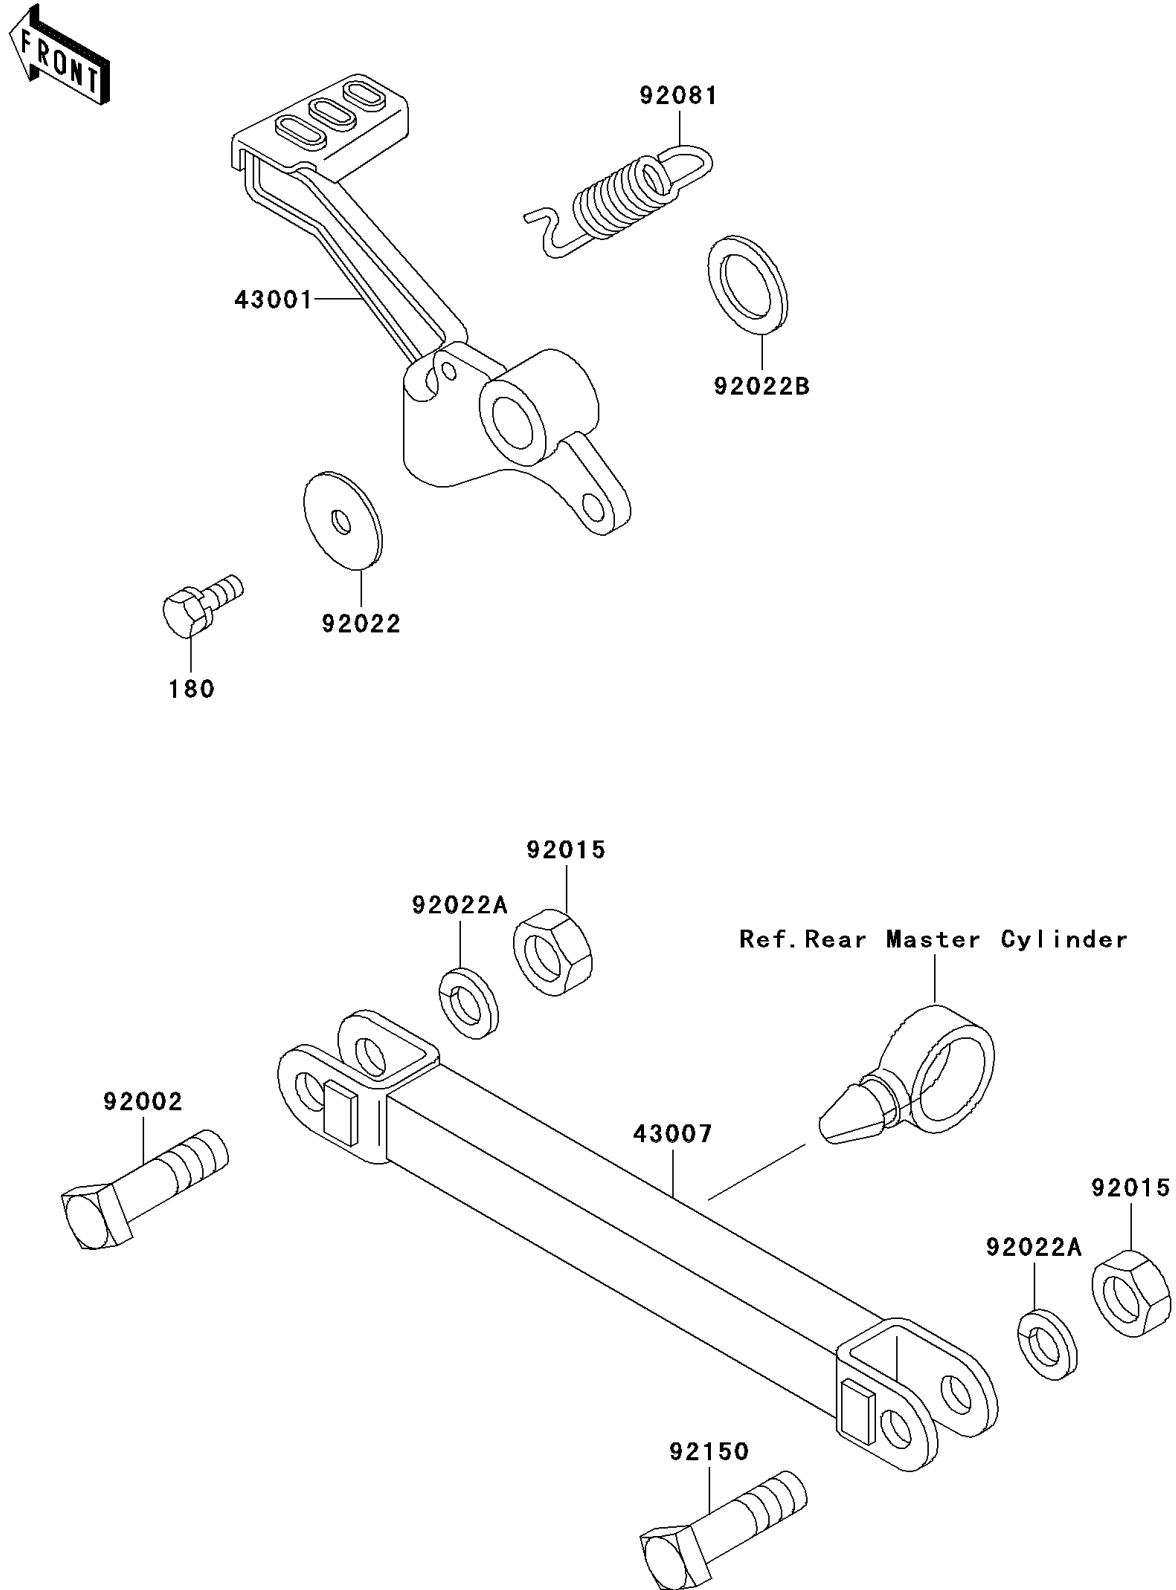

2005 Ninja® 250R PARTS DIAGRAM

Brake Pedal/Torque Link

F2260

2005 Ninja® 250R PARTS LIST

Brake Pedal/Torque Link

ITEM NAME	PART NUMBER	QUANTITY
BOLT-UPSET-WS (Ref # 180)	180D0616	1
LEVER-BRAKE,PEDAL (Ref # 43001)	43001-1226	1
ROD-TORQUE (Ref # 43007)	43007-1134	1
BOLT,10X32 (Ref # 92002)	92002-1708	1
NUT,LOCK,10MM (Ref # 92015)	92015-1962	1
WASHER,7X28X1.6 (Ref # 92022)	92022-1282	1
WASHER,SPRING,10MM (Ref # 92022A)	92022-1540	1
WASHER,15.3X24X1 (Ref # 92022B)	92022-326	1
SPRING,BRAKE PEDAL (Ref # 92081)	92081-1833	1
BOLT,10X37 (Ref # 92150)	92150-1901	1