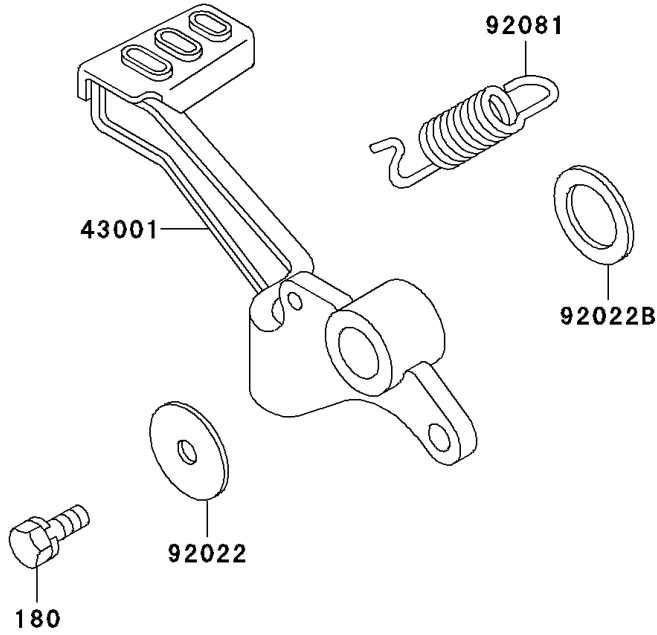

2001 Ninja® 250R PARTS DIAGRAM

Brake Pedal/Torque Link

F2260

2001 Ninja® 250R PARTS LIST

Brake Pedal/Torque Link

ITEM NAME	PART NUMBER	QUANTITY
BOLT-UPSET-WS (Ref # 180)	180D0616	1
LEVER-BRAKE,PEDAL (Ref # 43001)	43001-1226	1
ROD-TORQUE (Ref # 43007)	43007-1134	1
BOLT,10X32 (Ref # 92002)	92002-1708	1
NUT,LOCK,10MM (Ref # 92015)	92015-1962	2
WASHER,7X28X1.6 (Ref # 92022)	92022-1282	1
WASHER,SPRING,10MM (Ref # 92022A)	92022-1540	2
WASHER,15.3X24X1 (Ref # 92022B)	92022-326	1
SPRING,BRAKE PEDAL (Ref # 92081)	92081-1833	1
BOLT,10X37 (Ref # 92150)	92150-1901	1