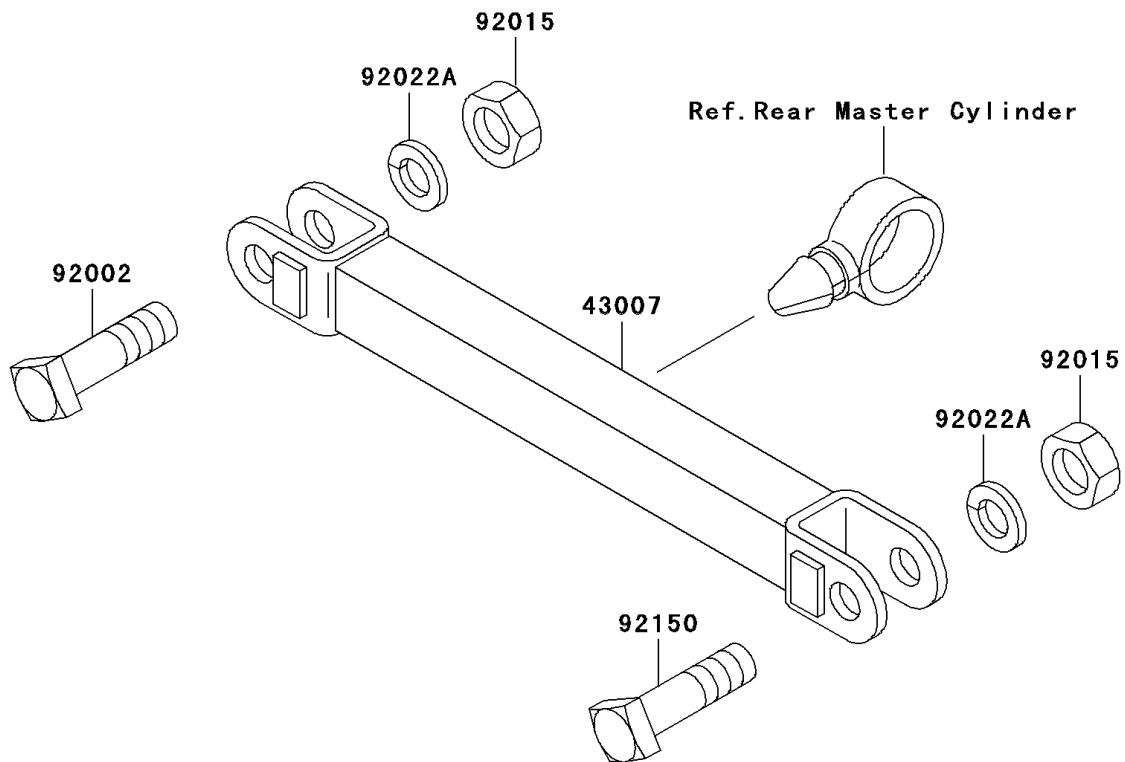

2001 Ninja® 250R PARTS DIAGRAM

Brake Pedal/Torque Link

F2260

2001 Ninja® 250R PARTS LIST

Brake Pedal/Torque Link

ITEM NAME	PART NUMBER	QUANTITY
BOLT-UPSET-WS (Ref # 180)	180D0616	1
LEVER-BRAKE,PEDAL (Ref # 43001)	43001-1226	1
ROD-TORQUE (Ref # 43007)	43007-1134	1
BOLT,10X32 (Ref # 92002)	92002-1708	1
NUT,LOCK,10MM (Ref # 92015)	92015-1962	2
WASHER,7X28X1.6 (Ref # 92022)	92022-1282	1
WASHER,SPRING,10MM (Ref # 92022A)	92022-1540	2
WASHER,15.3X24X1 (Ref # 92022B)	92022-326	1
SPRING,BRAKE PEDAL (Ref # 92081)	92081-1833	1
BOLT,10X37 (Ref # 92150)	92150-1901	1