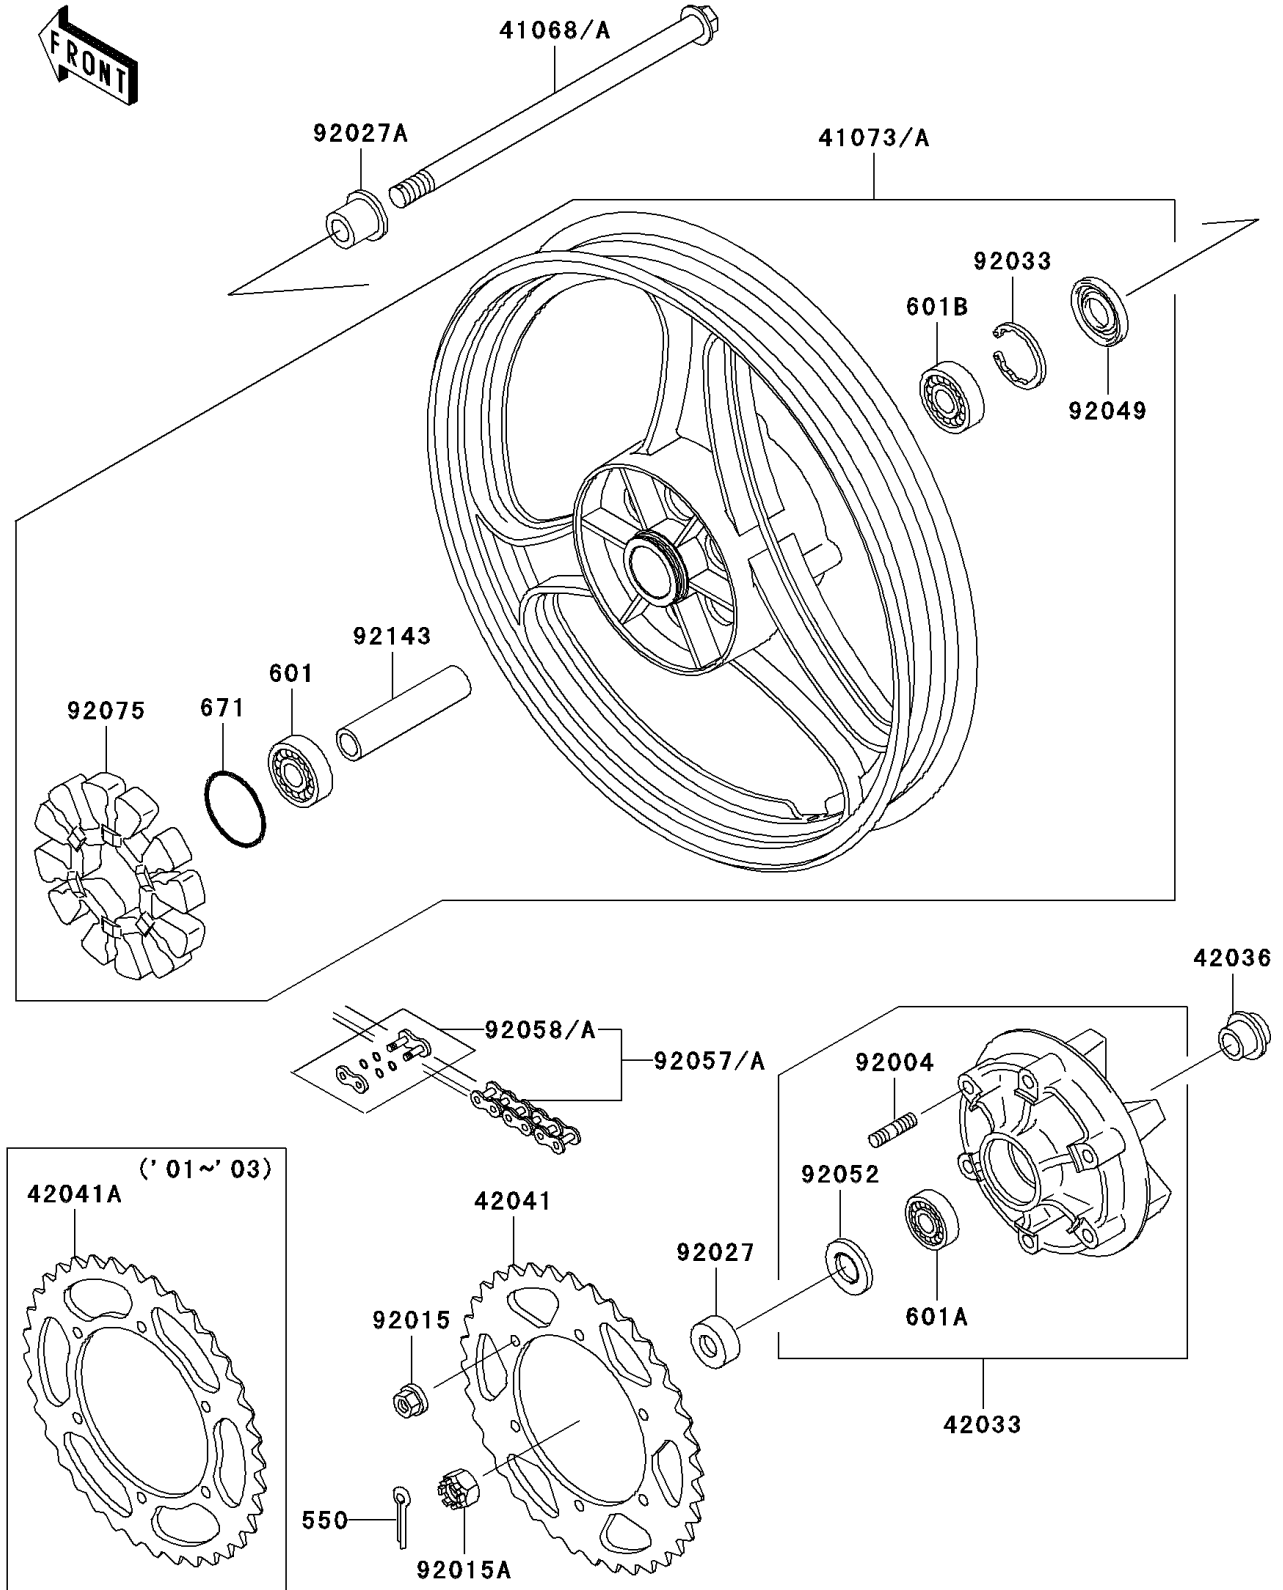

2001 Ninja® 250R PARTS DIAGRAM

Rear Wheel/Chain

F2240

2001 Ninja® 250R PARTS LIST

Rear Wheel/Chain

ITEM NAME	PART NUMBER	QUANTITY
-----------	-------------	----------