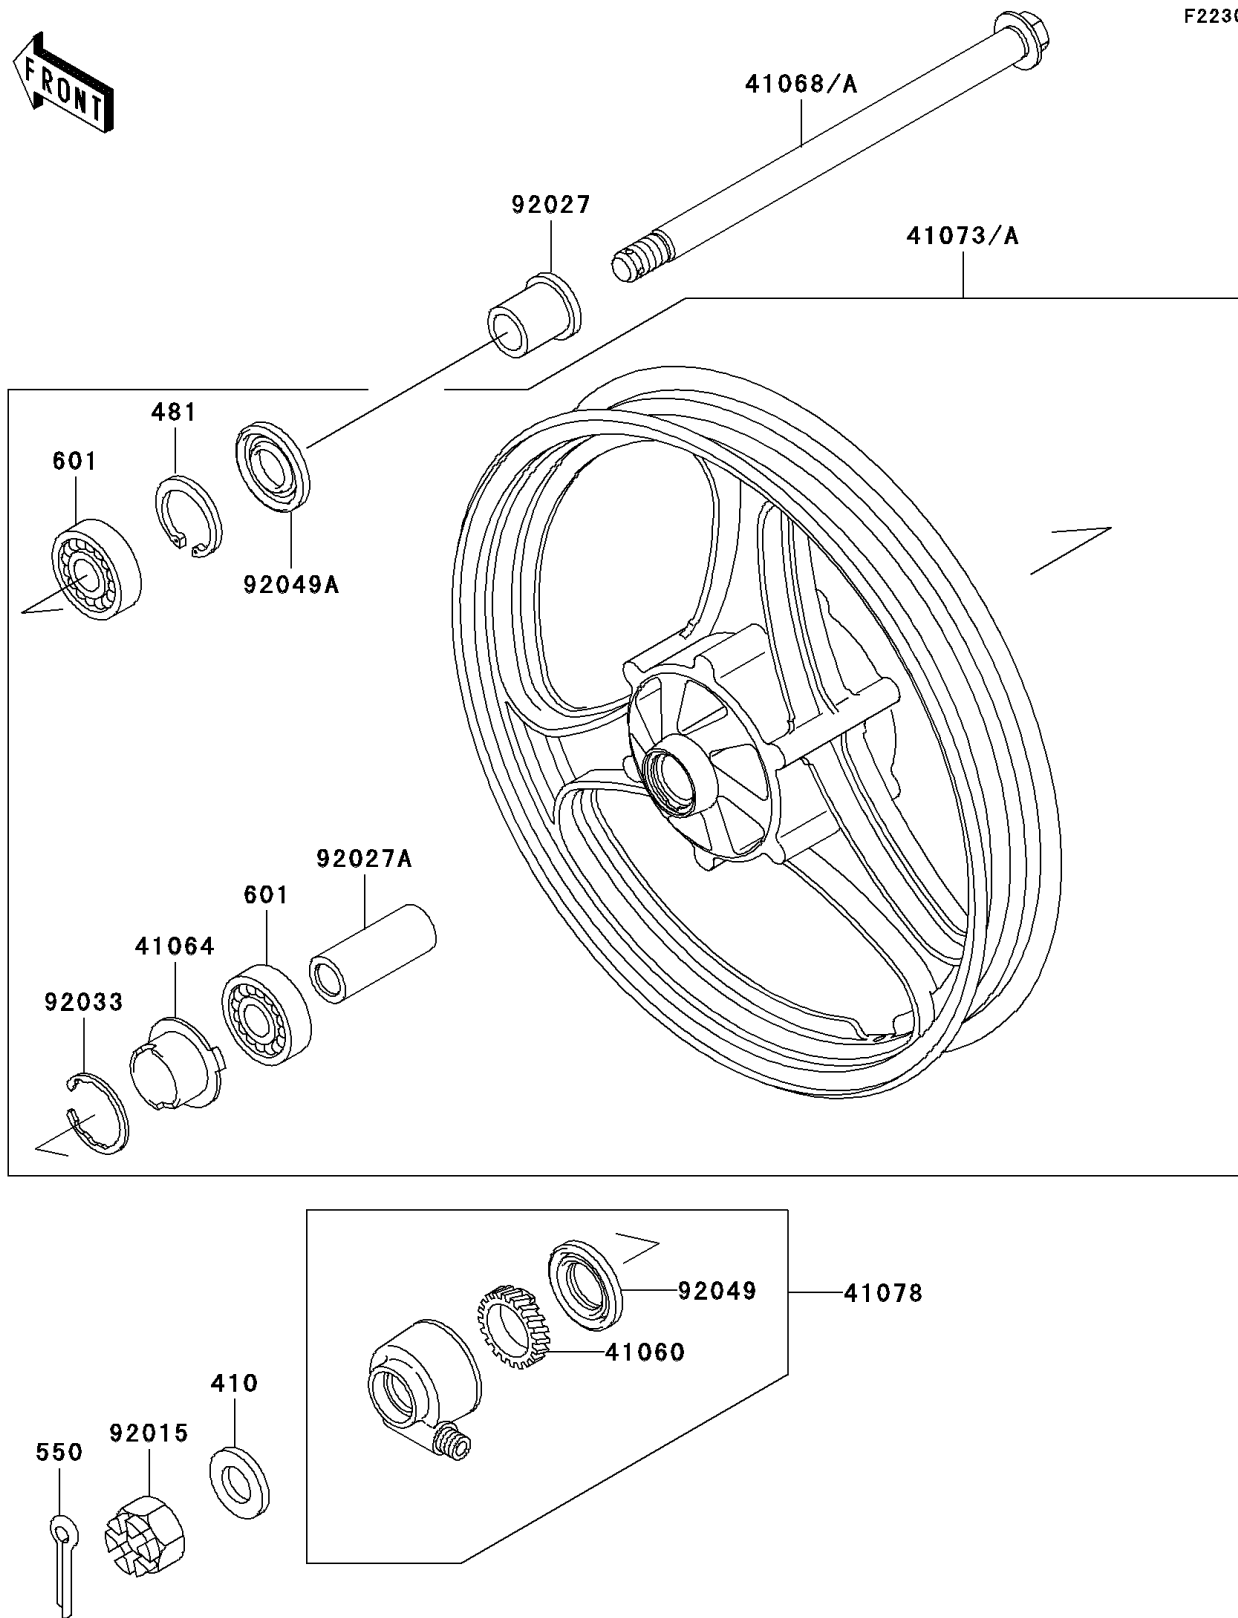

## 2005 Ninja® 250R PARTS DIAGRAM

Front Wheel

F2230

## 2005 Ninja® 250R PARTS LIST

Front Wheel

ITEM NAME	PART NUMBER	QUANTITY
WASHER-PLAIN-SMALL,14MM (Ref # 410)	410B1400	1
CIRCLIP-TYPE-C,35MM (Ref # 481)	481J3500	1
PIN-COTTER,3.0X25 (Ref # 550)	550D3025	1
BEARING-BALL,#6202UG (Ref # 601)	601B6202UG	1
GEAR-METER SCREW,23T (Ref # 41060)	41060-1107	1
RECEIVER-SPEEDOMETER (Ref # 41064)	41064-1006	1
AXLE,FR (Ref # 41068)	41068-0024	1
WHEEL-ASSY,FR,BLACK (Ref # 41073A)	41073-1365-QT	1
CASE-ASSY-METER GEAR (Ref # 41078)	41078-1055	1
NUT,CASTLE,14MM (Ref # 92015)	92015-1765	1
COLLAR,L=36.5 (Ref # 92027)	92027-1979	1
COLLAR,15.2X22X60 (Ref # 92027A)	92027-1980	1
RING-SNAP,42MM (Ref # 92033)	92033-1041	1
SEAL-OIL,BJN30427-C3 (Ref # 92049)	92049-1057	1
SEAL-OIL,22X35X8 (Ref # 92049A)	92049-1348	1