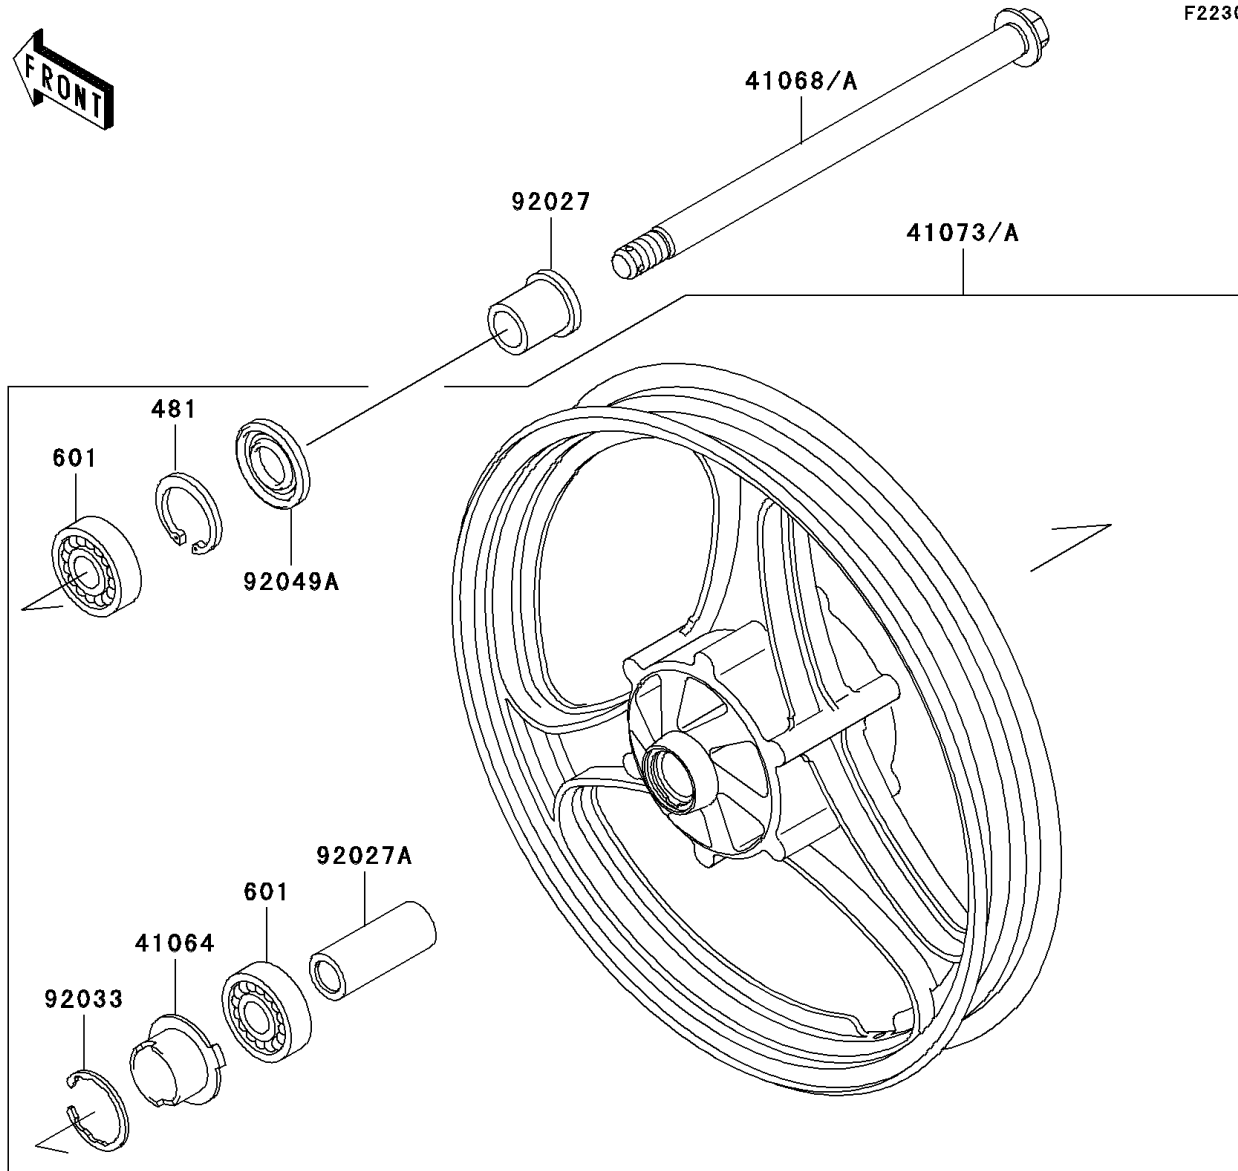

2001 Ninja® 250R PARTS DIAGRAM

Front Wheel

F2230

2001 Ninja® 250R PARTS LIST

Front Wheel

ITEM NAME	PART NUMBER	QUANTITY
WASHER-PLAIN-SMALL,14MM (Ref # 410)	410B1400	1
CIRCLIP-TYPE-C,35MM (Ref # 481)	481J3500	1
PIN-COTTER,3.0X25 (Ref # 550)	550D3025	1
BEARING-BALL,#6202UG (Ref # 601)	601B6202UG	2
GEAR-METER SCREW,23T (Ref # 41060)	41060-1107	1
RECEIVER-SPEEDOMETER (Ref # 41064)	41064-1006	1
AXLE,FR (Ref # 41068A)	41068-1220	1
WHEEL-ASSY,FR,P.C.GRAY (Ref # 41073)	41073-1365-DH	1
CASE-ASSY-METER GEAR (Ref # 41078)	41078-1055	1
NUT,CASTLE,14MM (Ref # 92015)	92015-1765	1
COLLAR,L=36.5 (Ref # 92027)	92027-1979	1
COLLAR,15.2X22X60 (Ref # 92027A)	92027-1980	1
RING-SNAP,42MM (Ref # 92033)	92033-1041	1
SEAL-OIL,BJN30427-C3 (Ref # 92049)	92049-1057	1
SEAL-OIL,22X35X8 (Ref # 92049A)	92049-1348	1