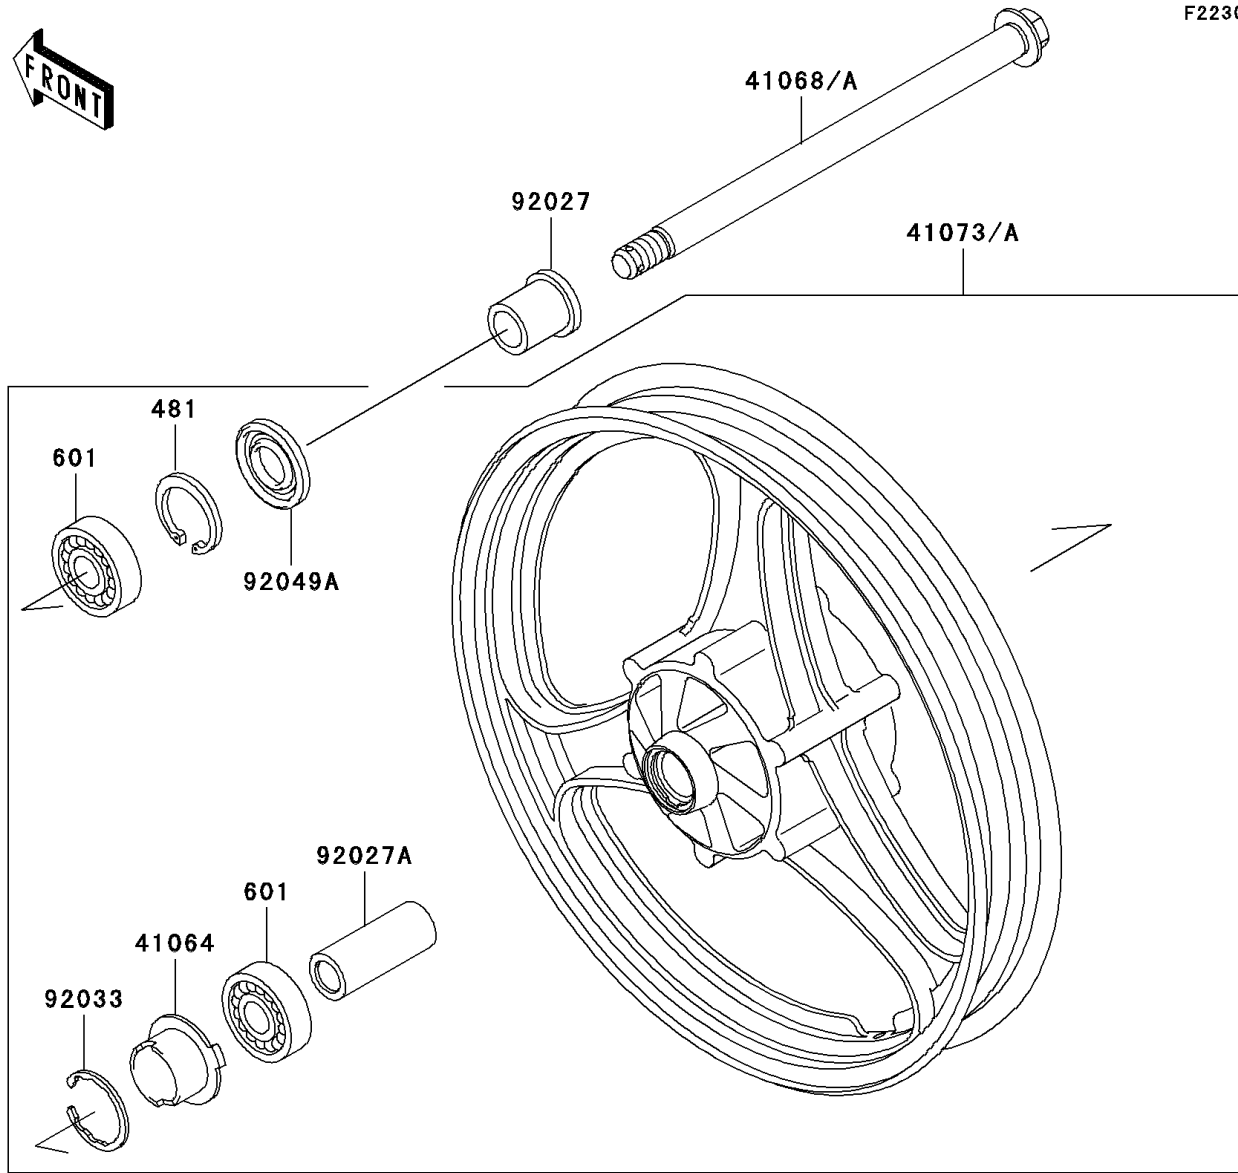

2001 Ninja® 250R PARTS DIAGRAM

Front Wheel

F2230

2001 Ninja® 250R PARTS LIST

Front Wheel

ITEM NAME	PART NUMBER	QUANTITY
WASHER-PLAIN-SMALL,14MM (Ref # 410)	410B1400	1
CIRCLIP-TYPE-C,35MM (Ref # 481)	481J3500	1
PIN-COTTER,3.0X25 (Ref # 550)	550D3025	1
BEARING-BALL,#6202UG (Ref # 601)	601B6202UG	2
GEAR-METER SCREW,23T (Ref # 41060)	41060-1107	1
RECEIVER-SPEEDOMETER (Ref # 41064)	41064-1006	1
AXLE,FR (Ref # 41068A)	41068-1220	1
WHEEL-ASSY,FR,P.C.GRAY (Ref # 41073)	41073-1365-DH	1
CASE-ASSY-METER GEAR (Ref # 41078)	41078-1055	1
NUT,CASTLE,14MM (Ref # 92015)	92015-1765	1
COLLAR,L=36.5 (Ref # 92027)	92027-1979	1
COLLAR,15.2X22X60 (Ref # 92027A)	92027-1980	1
RING-SNAP,42MM (Ref # 92033)	92033-1041	1
SEAL-OIL,BJN30427-C3 (Ref # 92049)	92049-1057	1
SEAL-OIL,22X35X8 (Ref # 92049A)	92049-1348	1