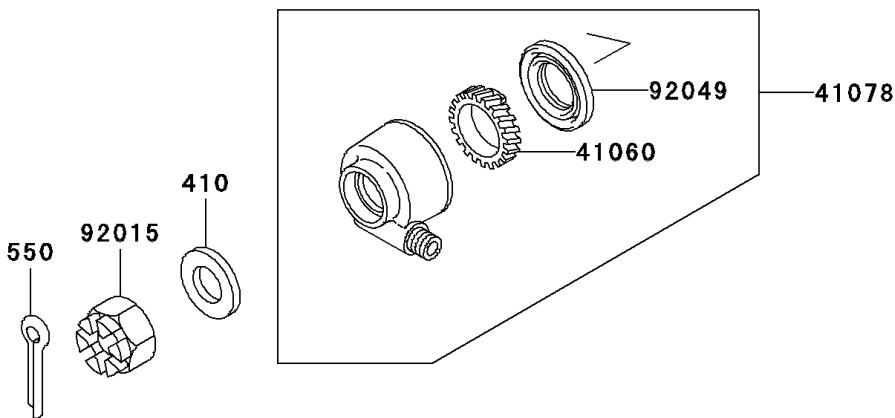

2001 Ninja® 250R PARTS DIAGRAM

Front Wheel

F2230

2001 Ninja® 250R PARTS LIST

Front Wheel

ITEM NAME	PART NUMBER	QUANTITY
WASHER-PLAIN-SMALL,14MM (Ref # 410)	410B1400	1
CIRCLIP-TYPE-C,35MM (Ref # 481)	481J3500	1
PIN-COTTER,3.0X25 (Ref # 550)	550D3025	1
BEARING-BALL,#6202UG (Ref # 601)	601B6202UG	2
GEAR-METER SCREW,23T (Ref # 41060)	41060-1107	1
RECEIVER-SPEEDOMETER (Ref # 41064)	41064-1006	1
AXLE,FR (Ref # 41068A)	41068-1220	1
WHEEL-ASSY,FR,P.C.GRAY (Ref # 41073)	41073-1365-DH	1
CASE-ASSY-METER GEAR (Ref # 41078)	41078-1055	1
NUT,CASTLE,14MM (Ref # 92015)	92015-1765	1
COLLAR,L=36.5 (Ref # 92027)	92027-1979	1
COLLAR,15.2X22X60 (Ref # 92027A)	92027-1980	1
RING-SNAP,42MM (Ref # 92033)	92033-1041	1
SEAL-OIL,BJN30427-C3 (Ref # 92049)	92049-1057	1
SEAL-OIL,22X35X8 (Ref # 92049A)	92049-1348	1