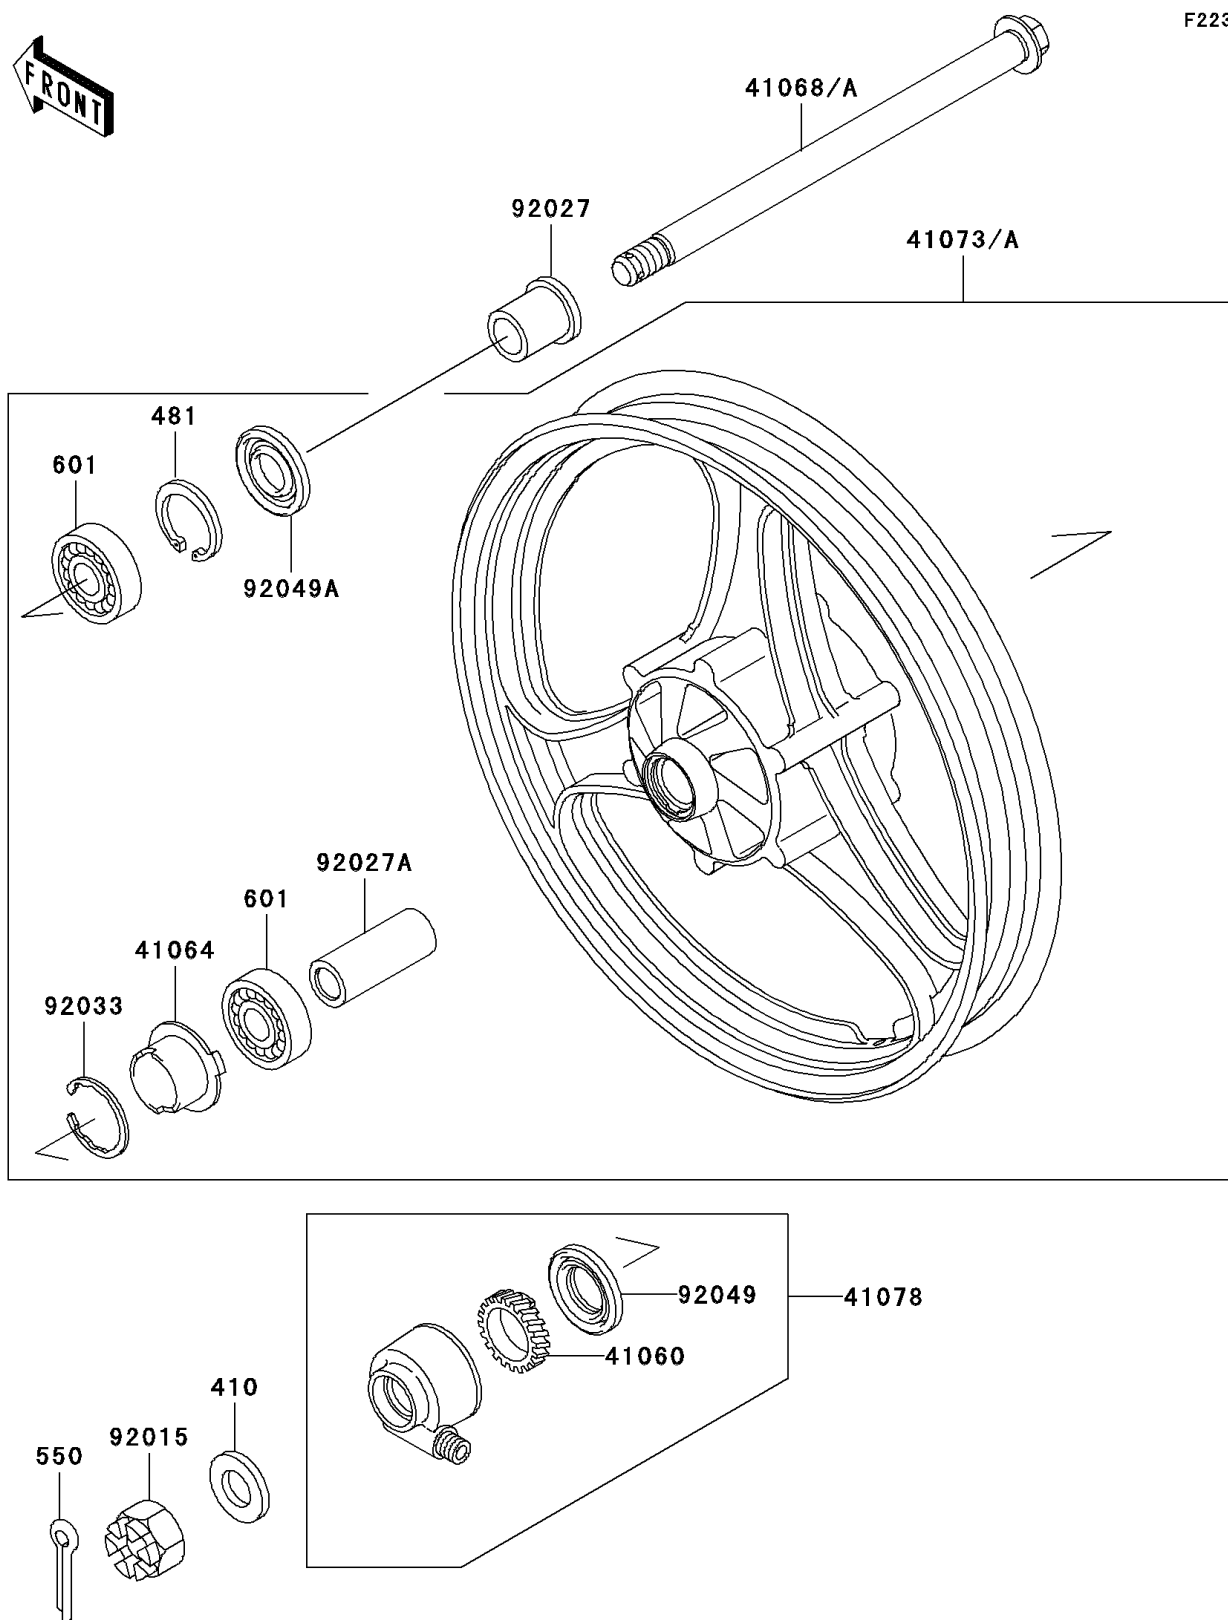

## 2001 Ninja® 250R PARTS DIAGRAM

Front Wheel

F2230

## 2001 Ninja® 250R PARTS LIST

Front Wheel

ITEM NAME	PART NUMBER	QUANTITY
WASHER-PLAIN-SMALL,14MM (Ref # 410)	410B1400	1
CIRCLIP-TYPE-C,35MM (Ref # 481)	481J3500	1
PIN-COTTER,3.0X25 (Ref # 550)	550D3025	1
BEARING-BALL,#6202UG (Ref # 601)	601B6202UG	1
GEAR-METER SCREW,23T (Ref # 41060)	41060-1107	1
RECEIVER-SPEEDOMETER (Ref # 41064)	41064-1006	1
AXLE,FR (Ref # 41068A)	41068-1220	1
WHEEL-ASSY,FR,P.C.GRAY (Ref # 41073)	41073-1365-DH	1
CASE-ASSY-METER GEAR (Ref # 41078)	41078-1055	1
NUT,CASTLE,14MM (Ref # 92015)	92015-1765	1
COLLAR,L=36.5 (Ref # 92027)	92027-1979	1
COLLAR,15.2X22X60 (Ref # 92027A)	92027-1980	1
RING-SNAP,42MM (Ref # 92033)	92033-1041	1
SEAL-OIL,BJN30427-C3 (Ref # 92049)	92049-1057	1
SEAL-OIL,22X35X8 (Ref # 92049A)	92049-1348	1