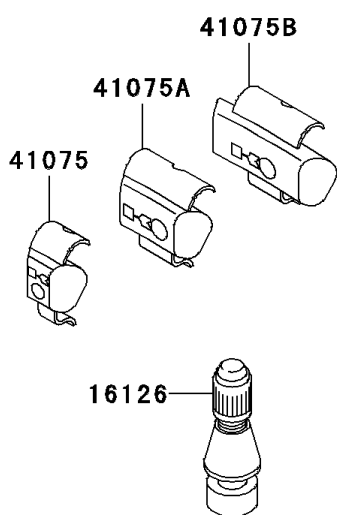

## 2005 Ninja® 250R PARTS DIAGRAM

Tires

F2210

### Tires

ITEM NAME	PART NUMBER	QUANTITY
VALVE,TIRE (Ref # 16126)	16126-1140	1
TIRE,FR,100/80-16 50S,K630F(D) (Ref # 41009)	41009-1316	1
TIRE,RR,130/80-16 64S,K630(D) (Ref # 41009A)	41009-1317	1
BALANCER-WHEEL,10G,SILVER (Ref # 41075)	41075-1014	1
BALANCER-WHEEL,20G,SILVER (Ref # 41075A)	41075-1015	1
BALANCER-WHEEL,30G,SILVER (Ref # 41075B)	41075-1016	1