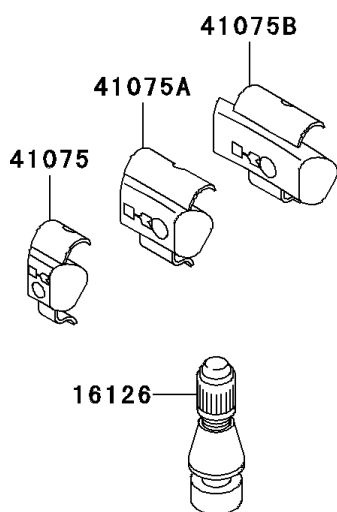

## 2005 Ninja® 250R PARTS DIAGRAM

Tires

F2210

### Tires

ITEM NAME	PART NUMBER	QUANTITY
VALVE,TIRE (Ref # 16126)	16126-1140	1
TIRE,FR,100/80-16 50S,K630F(D) (Ref # 41009)	41009-1316	1
TIRE,RR,130/80-16 64S,K630(D) (Ref # 41009A)	41009-1317	1
BALANCER-WHEEL,10G,SILVER (Ref # 41075)	41075-1014	1
BALANCER-WHEEL,20G,SILVER (Ref # 41075A)	41075-1015	1
BALANCER-WHEEL,30G,SILVER (Ref # 41075B)	41075-1016	1