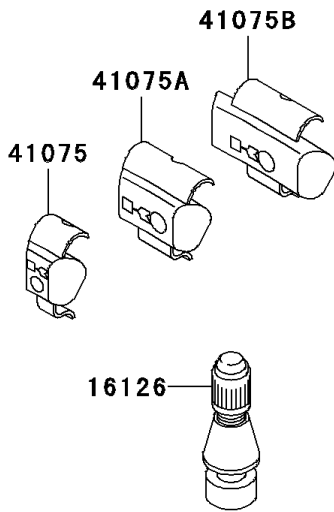

# 2001 Ninja® 250R PARTS DIAGRAM

Tires

F2210

### Tires

ITEM NAME	PART NUMBER	QUANTITY
VALVE,TIRE (Ref # 16126)	16126-1140	2
TIRE,FR,100/80-16 50S,K630F(D) (Ref # 41009)	41009-1316	1
TIRE,RR,130/80-16 64S,K630(D) (Ref # 41009A)	41009-1317	1
BALANCER-WHEEL,10G,SILVER (Ref # 41075)	41075-1014	AR
BALANCER-WHEEL,20G,SILVER (Ref # 41075A)	41075-1015	AR
BALANCER-WHEEL,30G,SILVER (Ref # 41075B)	41075-1016	AR