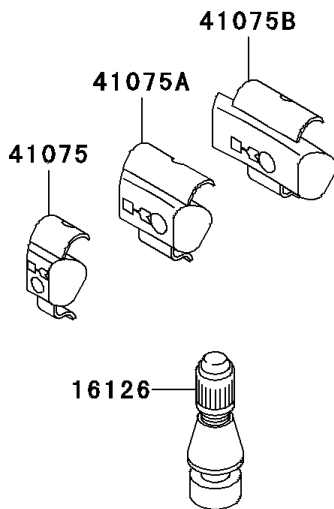

# 2001 Ninja® 250R PARTS DIAGRAM

Tires

F2210

### Tires

ITEM NAME	PART NUMBER	QUANTITY
VALVE,TIRE (Ref # 16126)	16126-1140	2
TIRE,FR,100/80-16 50S,K630F(D) (Ref # 41009)	41009-1316	1
TIRE,RR,130/80-16 64S,K630(D) (Ref # 41009A)	41009-1317	1
BALANCER-WHEEL,10G,SILVER (Ref # 41075)	41075-1014	AR
BALANCER-WHEEL,20G,SILVER (Ref # 41075A)	41075-1015	AR
BALANCER-WHEEL,30G,SILVER (Ref # 41075B)	41075-1016	AR