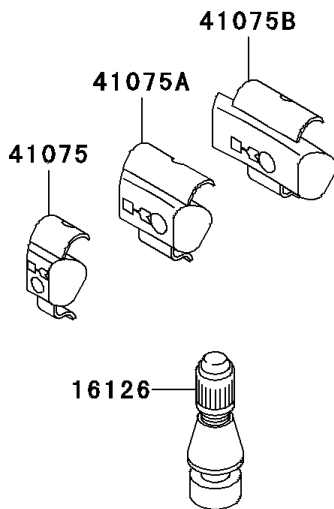

2001 Ninja® 250R PARTS DIAGRAM

Tires

F2210

2001 Ninja® 250R PARTS LIST

Tires

ITEM NAME	PART NUMBER	QUANTITY
VALVE,TIRE (Ref # 16126)	16126-1140	2
TIRE,FR,100/80-16 50S,K630F(D) (Ref # 41009)	41009-1316	1
TIRE,RR,130/80-16 64S,K630(D) (Ref # 41009A)	41009-1317	1
BALANCER-WHEEL,10G,SILVER (Ref # 41075)	41075-1014	AR
BALANCER-WHEEL,20G,SILVER (Ref # 41075A)	41075-1015	AR
BALANCER-WHEEL,30G,SILVER (Ref # 41075B)	41075-1016	AR