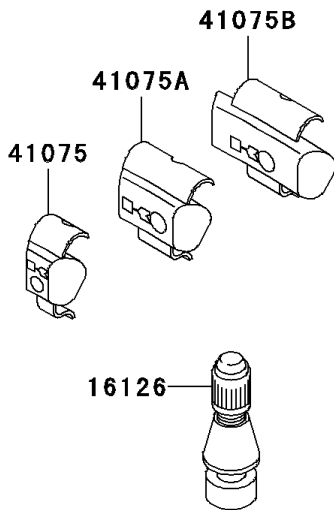

2001 Ninja® 250R PARTS DIAGRAM

Tires

F2210

2001 Ninja® 250R PARTS LIST

Tires

ITEM NAME	PART NUMBER	QUANTITY
VALVE,TIRE (Ref # 16126)	16126-1140	2
TIRE,FR,100/80-16 50S,K630F(D) (Ref # 41009)	41009-1316	1
TIRE,RR,130/80-16 64S,K630(D) (Ref # 41009A)	41009-1317	1
BALANCER-WHEEL,10G,SILVER (Ref # 41075)	41075-1014	AR
BALANCER-WHEEL,20G,SILVER (Ref # 41075A)	41075-1015	AR
BALANCER-WHEEL,30G,SILVER (Ref # 41075B)	41075-1016	AR