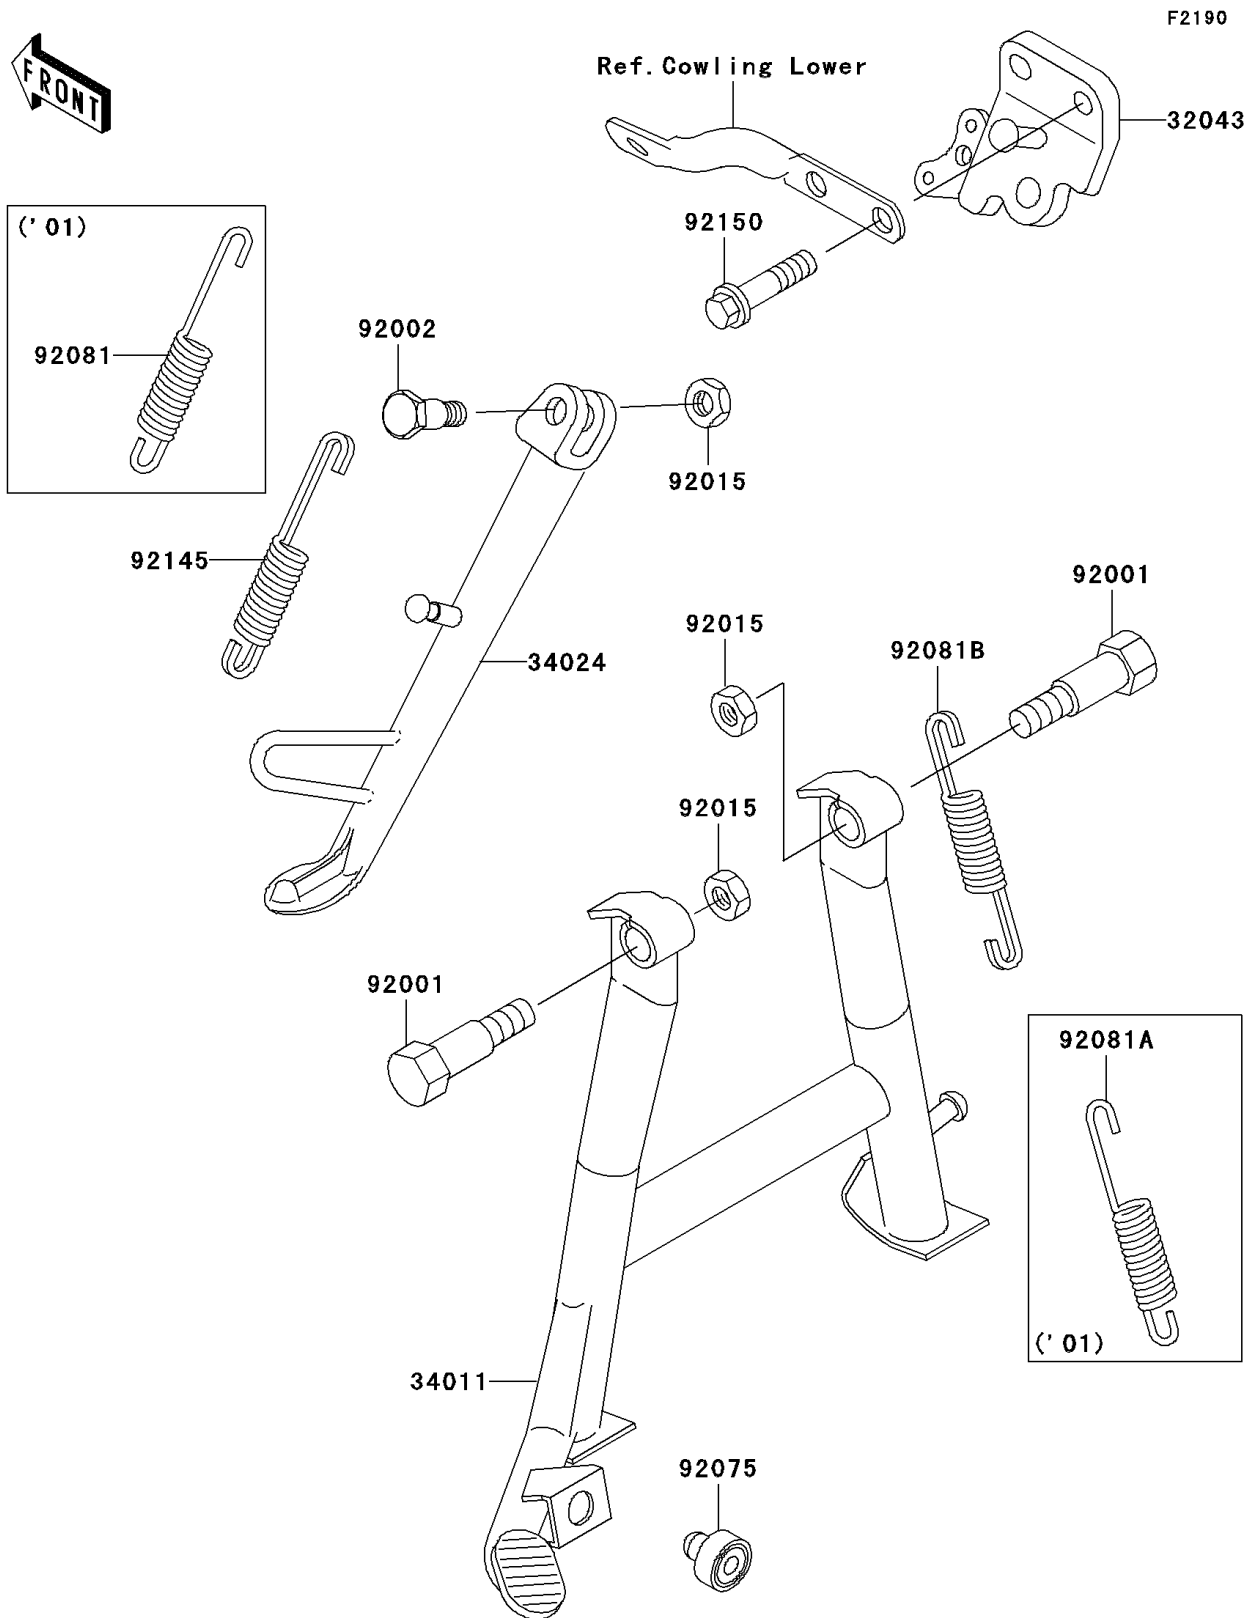

2005 Ninja® 250R PARTS DIAGRAM

Stand(s)

2005 Ninja® 250R PARTS LIST

Stand(s)

ITEM NAME	PART NUMBER	QUANTITY
BRACKET-STAND,SIDE (Ref # 32043)	32043-1317	1
STAND-CENTER (Ref # 34011)	34011-1196	1
STAND-SIDE (Ref # 34024)	34024-1230	1
BOLT,CENTER STAND (Ref # 92001)	92001-1214	1
BOLT,SIDE STAND (Ref # 92002)	92002-1813	1
NUT,LOCK,10MM,BLACK (Ref # 92015)	92015-1188	1
DAMPER (Ref # 92075)	92075-015	1
SPRING,CENTER STAND (Ref # 92081B)	92081-1835	1
SPRING,SIDE STAND (Ref # 92145)	92145-0084	1
BOLT,FLANGED,10X25 (Ref # 92150)	92150-1065	1