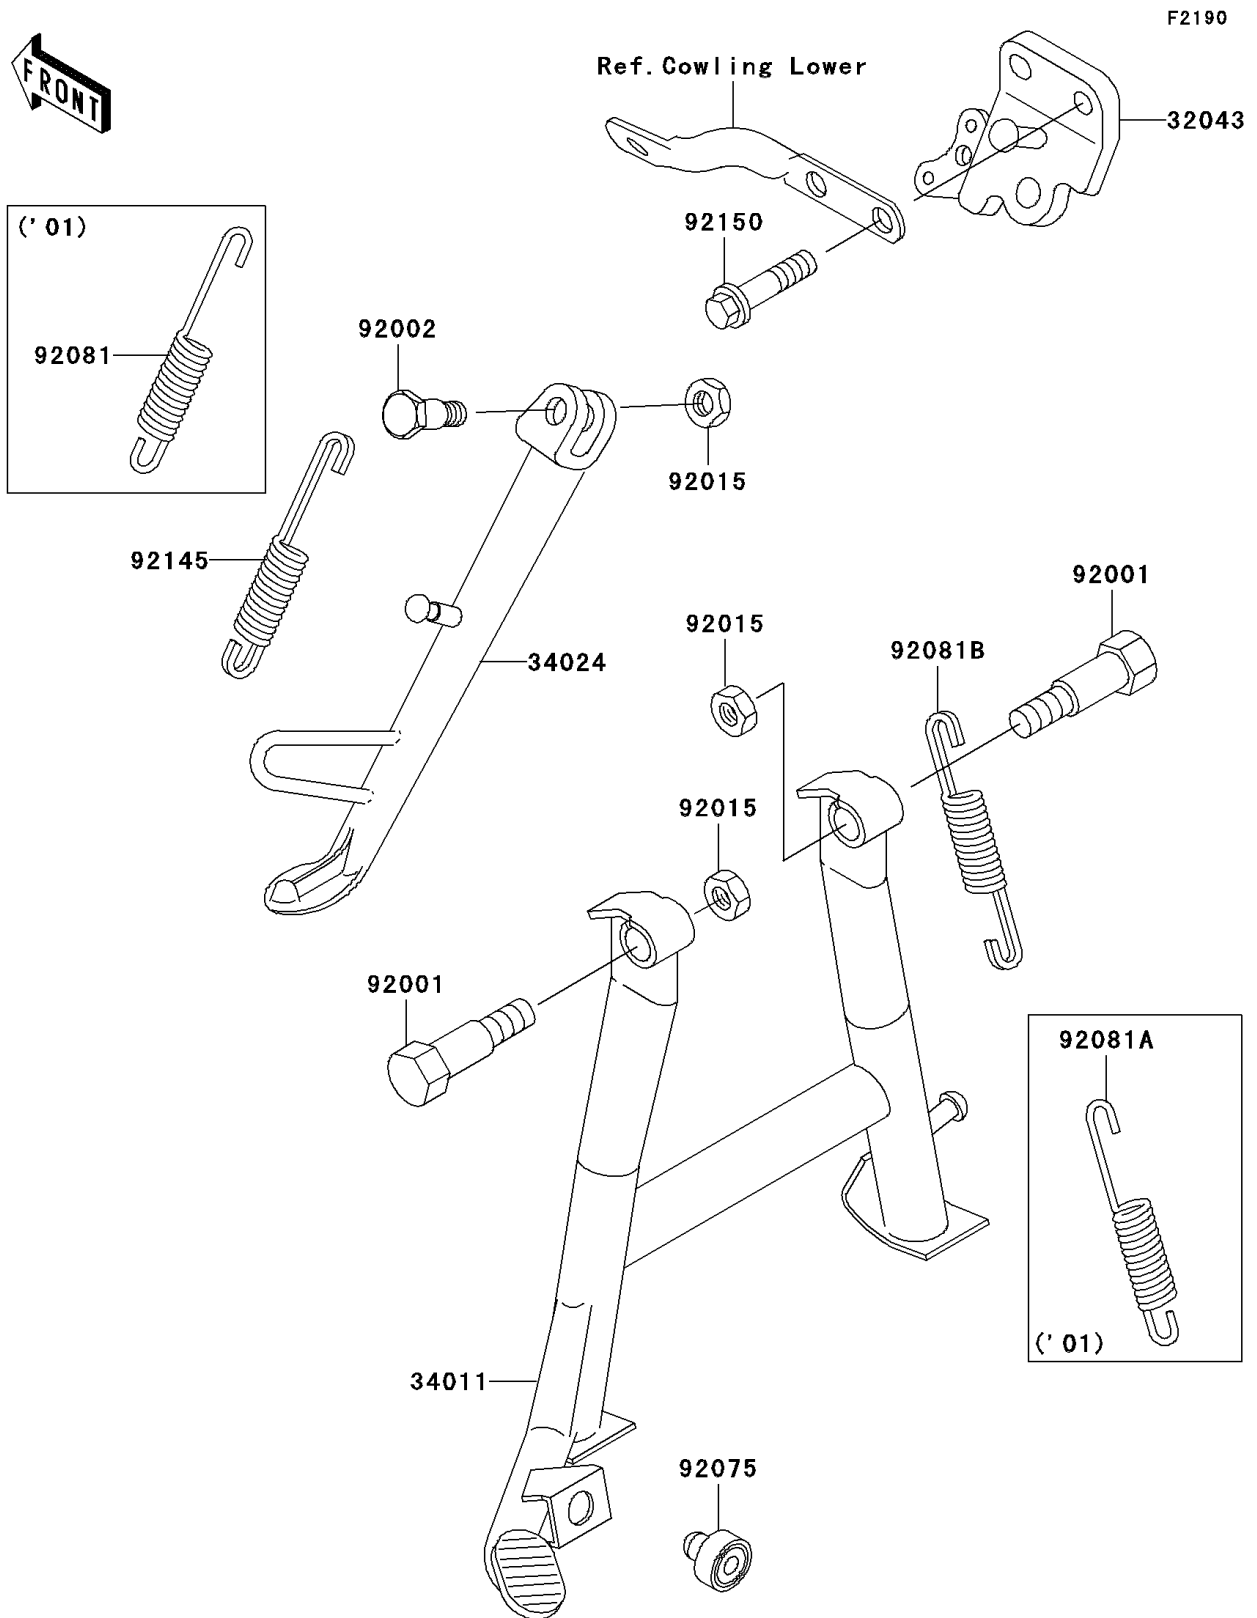

2004 Ninja® 250R PARTS DIAGRAM

Stand(s)

2004 Ninja® 250R PARTS LIST

Stand(s)

ITEM NAME	PART NUMBER	QUANTITY
BRACKET-STAND,SIDE (Ref # 32043)	32043-1317	1
STAND-CENTER (Ref # 34011)	34011-1196	1
STAND-SIDE (Ref # 34024)	34024-1230	1
BOLT,CENTER STAND (Ref # 92001)	92001-1214	1
BOLT,SIDE STAND (Ref # 92002)	92002-1813	1
NUT,LOCK,10MM,BLACK (Ref # 92015)	92015-1188	1
DAMPER (Ref # 92075)	92075-015	1
SPRING,CENTER STAND (Ref # 92081B)	92081-1835	1
SPRING,SIDE STAND (Ref # 92145)	92145-0084	1
BOLT,FLANGED,10X25 (Ref # 92150)	92150-1065	1