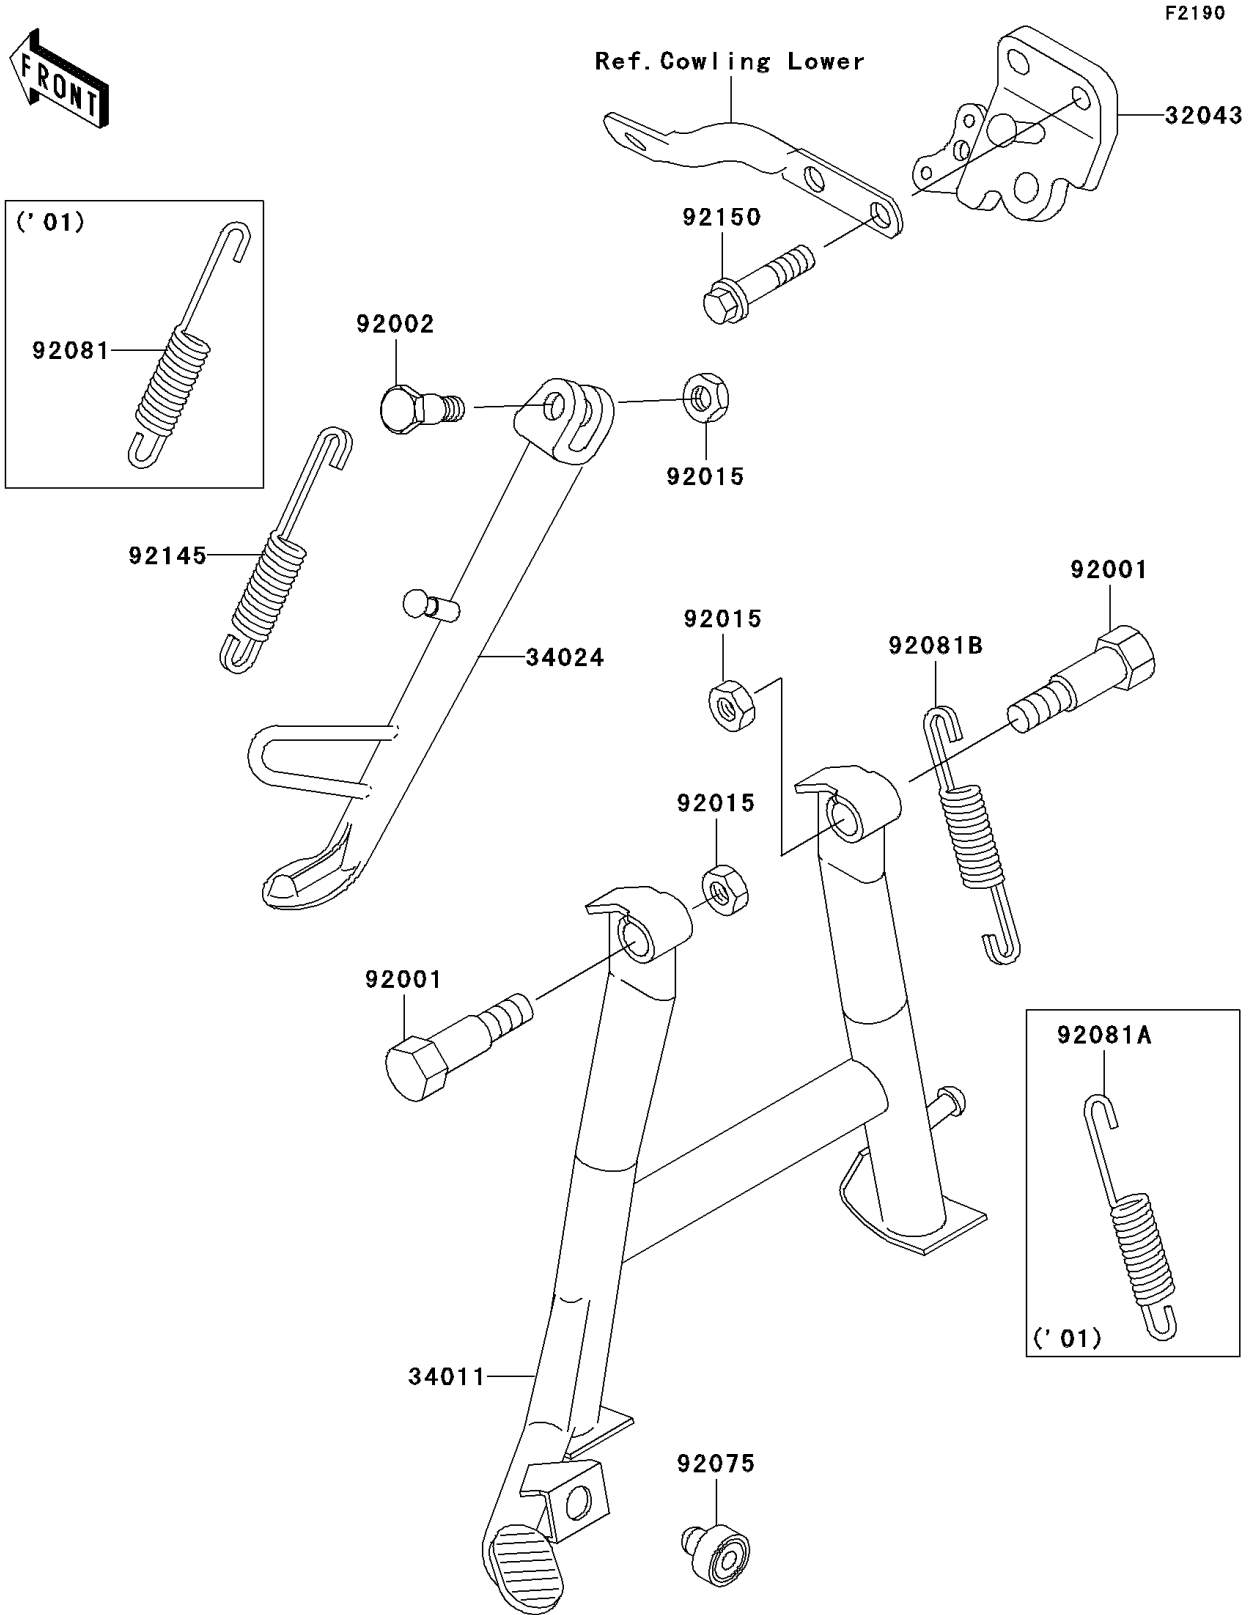

# 2001 Ninja® 250R PARTS DIAGRAM

Stand(s)

## 2001 Ninja® 250R PARTS LIST

Stand(s)

ITEM NAME	PART NUMBER	QUANTITY
BRACKET-STAND,SIDE (Ref # 32043)	32043-1317	1
STAND-CENTER (Ref # 34011)	34011-1196	1
STAND-SIDE (Ref # 34024)	34024-1230	1
BOLT,CENTER STAND (Ref # 92001)	92001-1214	2
BOLT,SIDE STAND (Ref # 92002)	92002-1813	1
NUT,LOCK,10MM,BLACK (Ref # 92015)	92015-1188	3
DAMPER (Ref # 92075)	92075-015	1
SPRING,SIDE STAND (Ref # 92081)	92081-1727	1
SPRING,CENTER STAND (Ref # 92081A)	92081-1834	1
BOLT,FLANGED,10X25 (Ref # 92150)	92150-1065	2