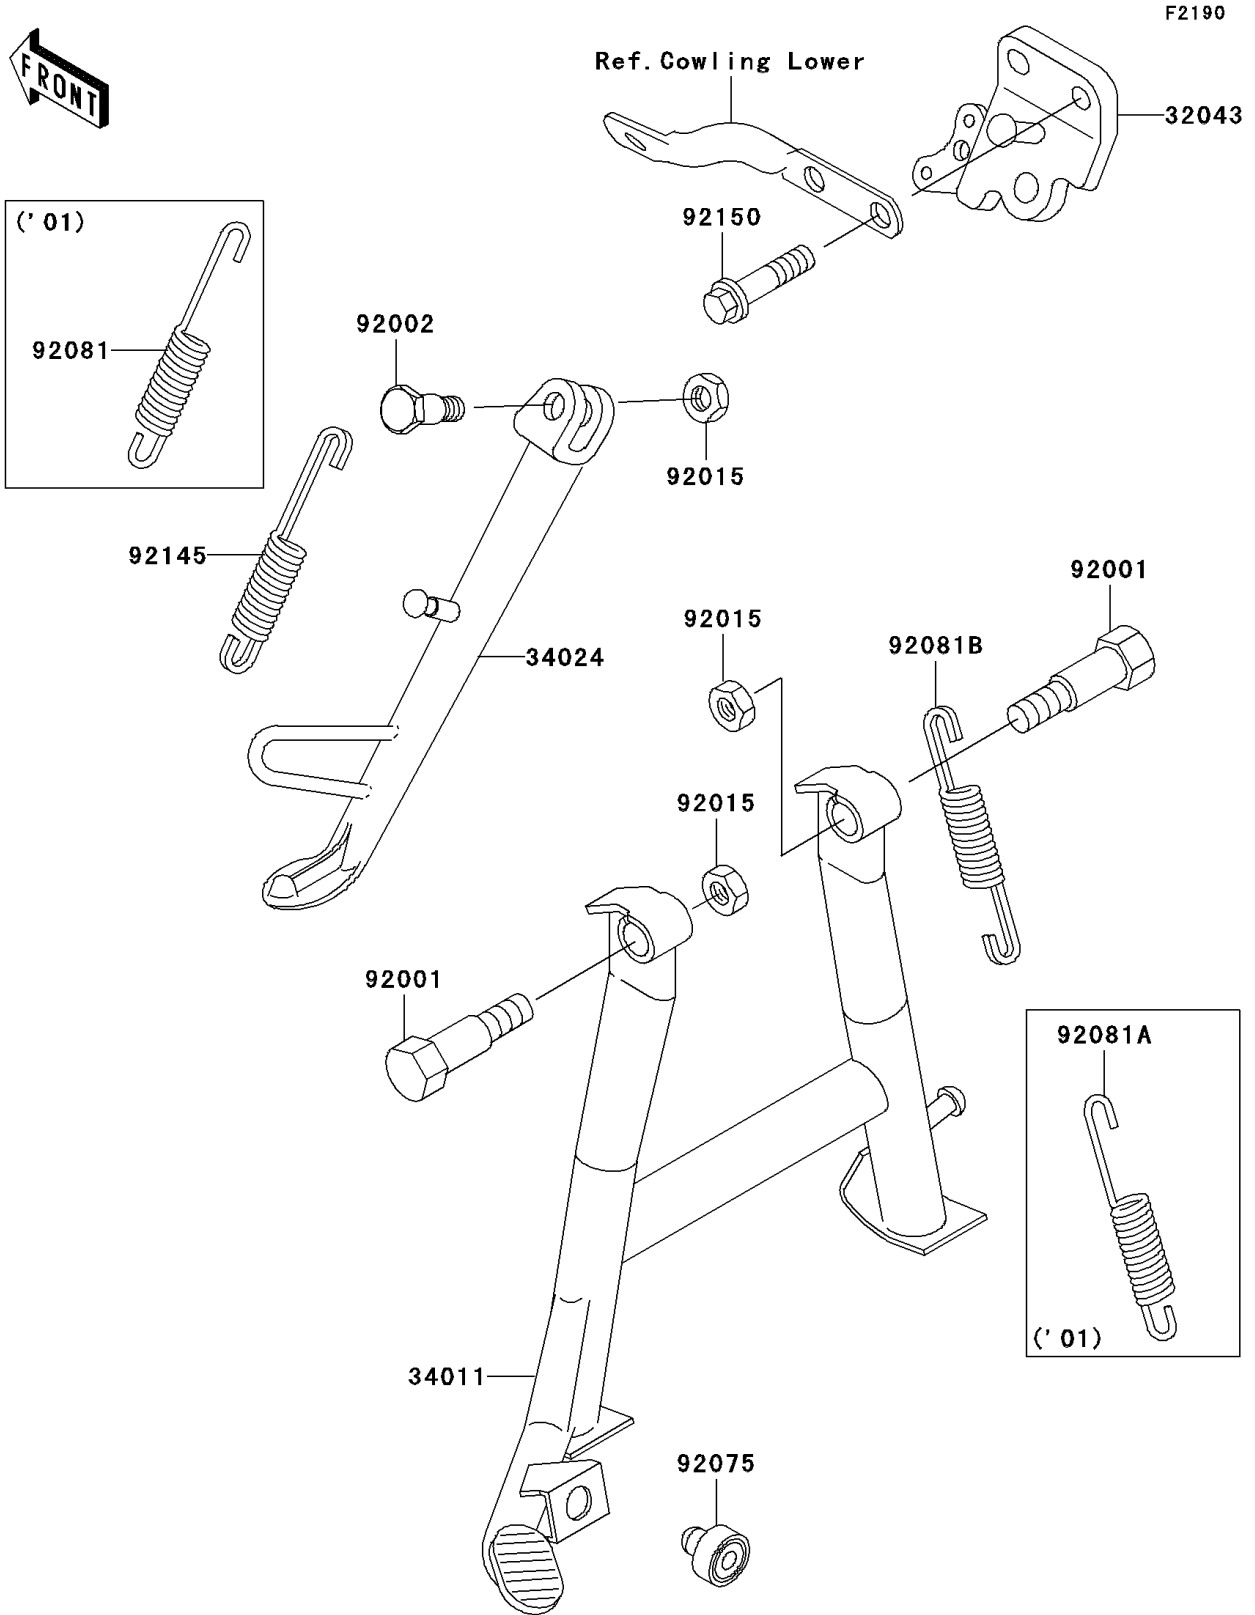

2001 Ninja® 250R PARTS DIAGRAM

Stand(s)

2001 Ninja® 250R PARTS LIST

Stand(s)

ITEM NAME	PART NUMBER	QUANTITY
BRACKET-STAND,SIDE (Ref # 32043)	32043-1317	1
STAND-CENTER (Ref # 34011)	34011-1196	1
STAND-SIDE (Ref # 34024)	34024-1230	1
BOLT,CENTER STAND (Ref # 92001)	92001-1214	2
BOLT,SIDE STAND (Ref # 92002)	92002-1813	1
NUT,LOCK,10MM,BLACK (Ref # 92015)	92015-1188	3
DAMPER (Ref # 92075)	92075-015	1
SPRING,SIDE STAND (Ref # 92081)	92081-1727	1
SPRING,CENTER STAND (Ref # 92081A)	92081-1834	1
BOLT,FLANGED,10X25 (Ref # 92150)	92150-1065	2