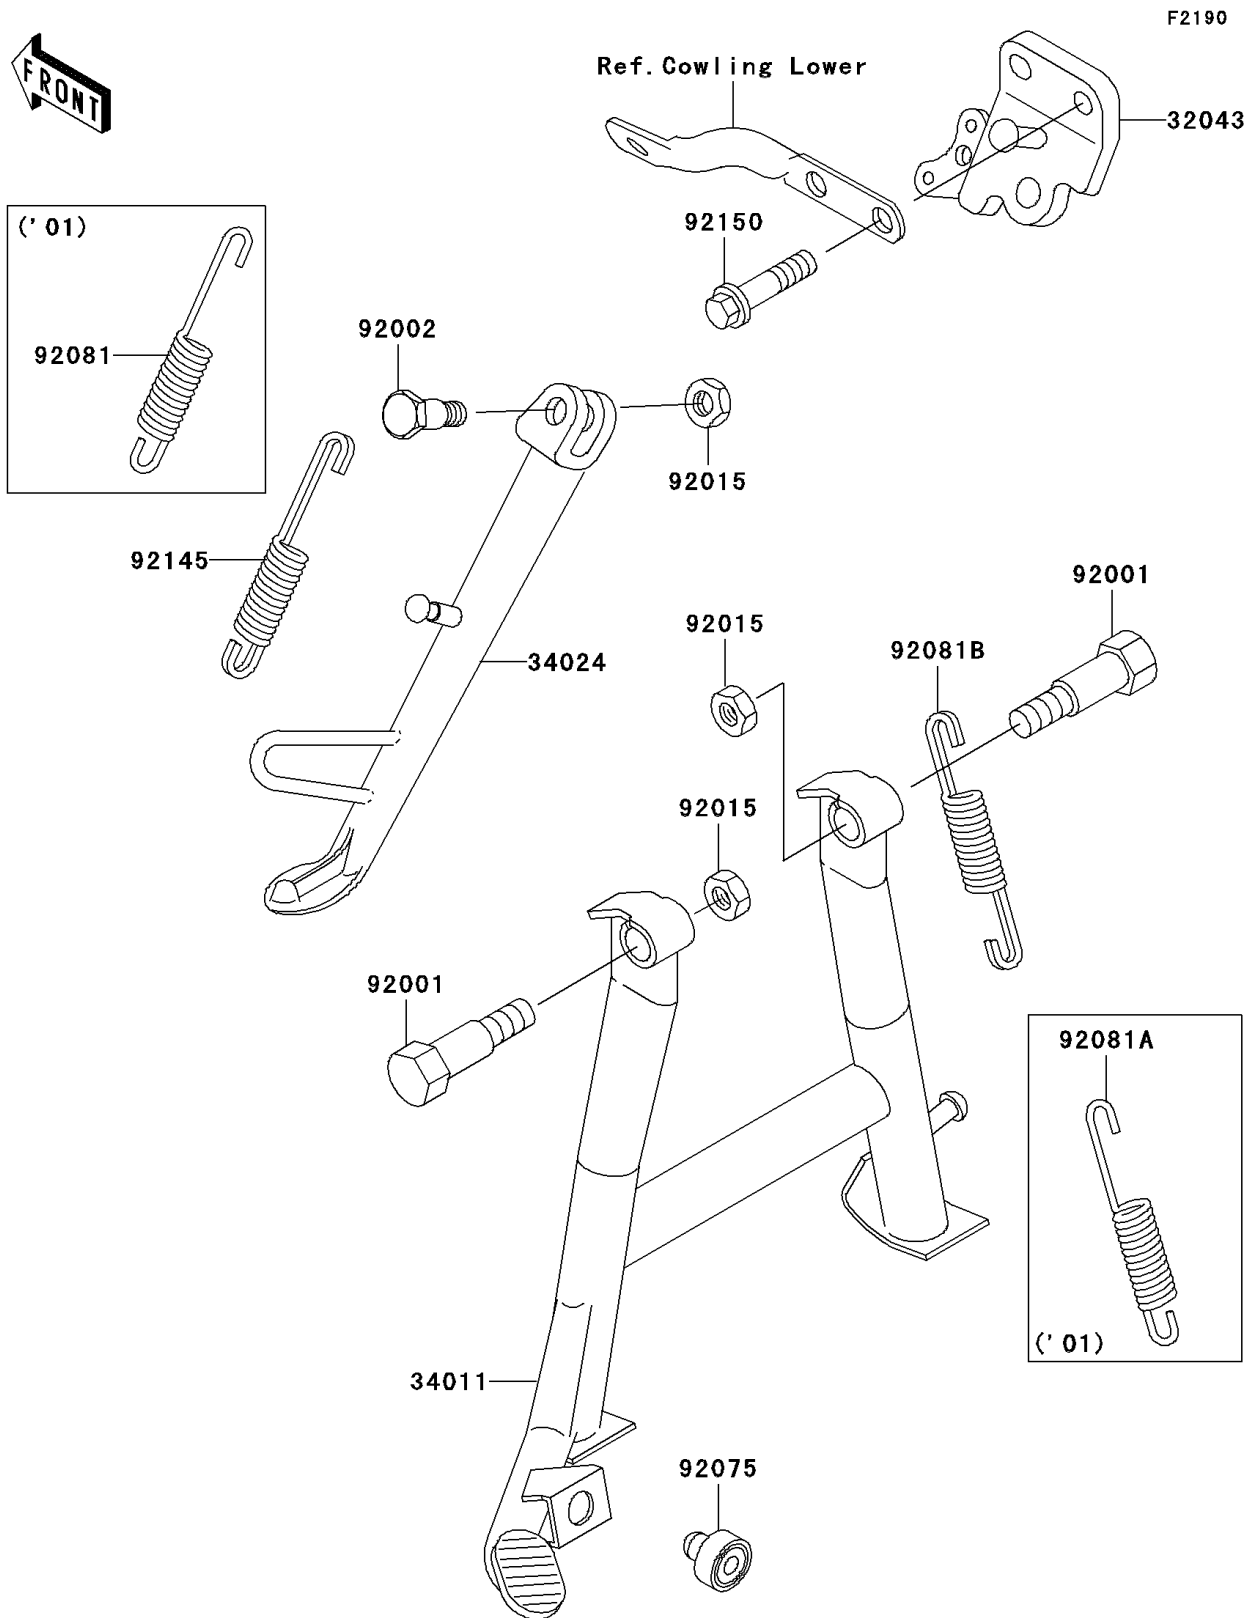

2001 Ninja® 250R PARTS DIAGRAM

Stand(s)

2001 Ninja® 250R PARTS LIST

Stand(s)

ITEM NAME	PART NUMBER	QUANTITY
BRACKET-STAND,SIDE (Ref # 32043)	32043-1317	1
STAND-CENTER (Ref # 34011)	34011-1196	1
STAND-SIDE (Ref # 34024)	34024-1230	1
BOLT,CENTER STAND (Ref # 92001)	92001-1214	1
BOLT,SIDE STAND (Ref # 92002)	92002-1813	1
NUT,LOCK,10MM,BLACK (Ref # 92015)	92015-1188	1
DAMPER (Ref # 92075)	92075-015	1
SPRING,SIDE STAND (Ref # 92081)	92081-1727	1
SPRING,CENTER STAND (Ref # 92081A)	92081-1834	1
BOLT,FLANGED,10X25 (Ref # 92150)	92150-1065	1