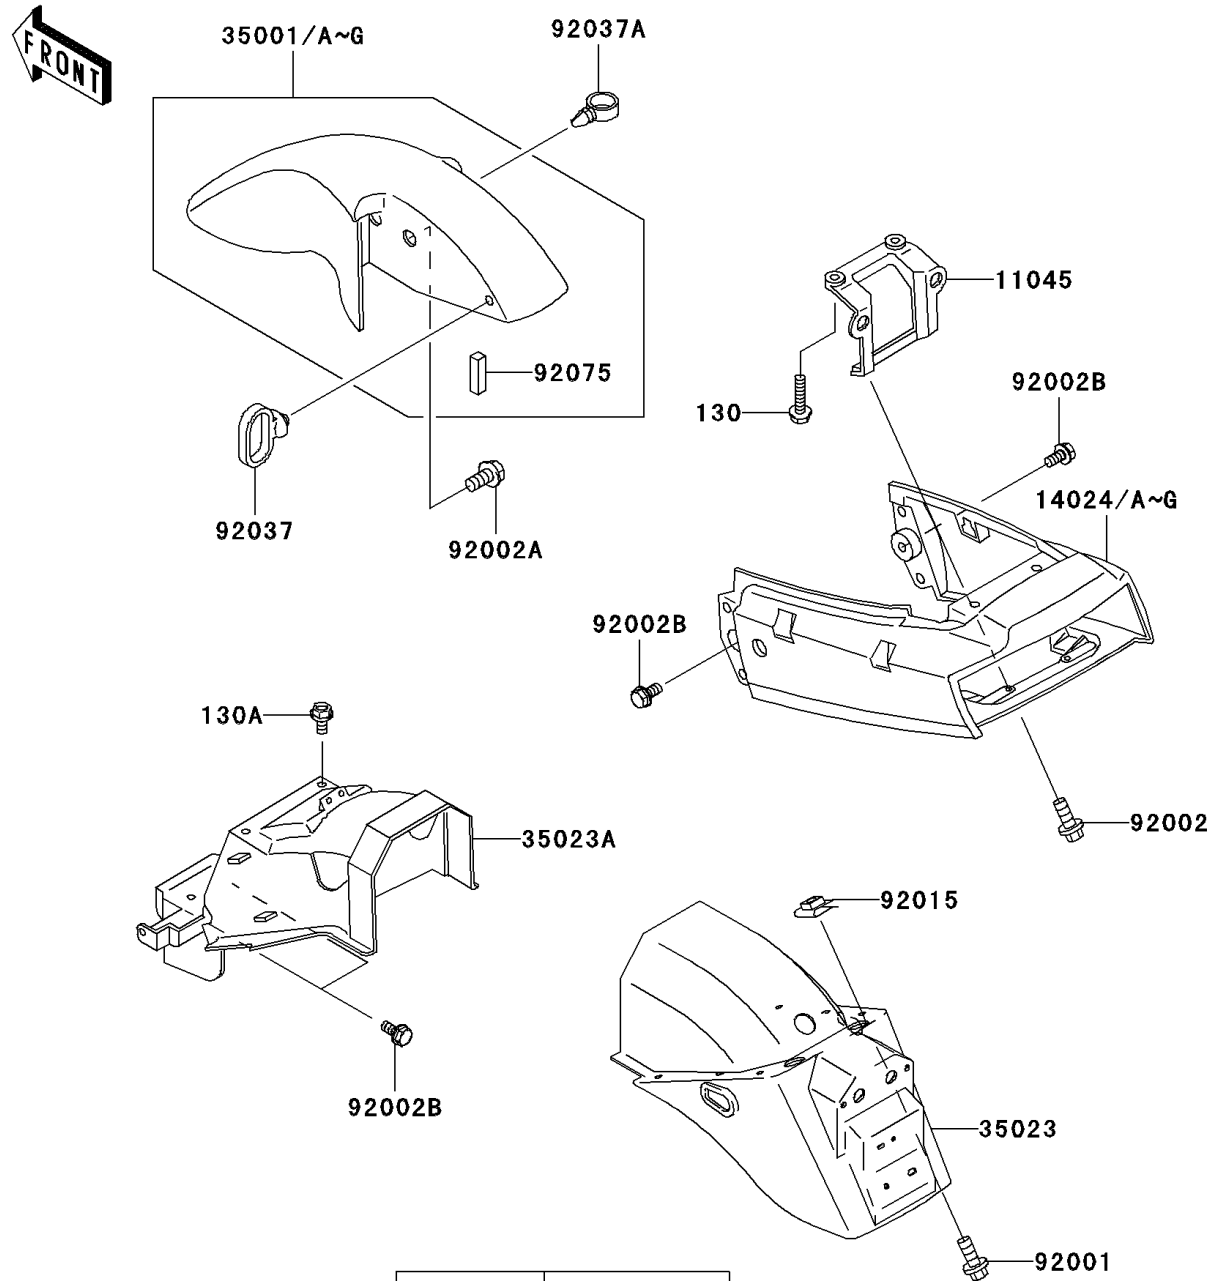

2005 Ninja® 250R PARTS DIAGRAM

Fenders

F2170

WOD

(14024)	Red
(14024A)	Blue
(14024B)	Ebony
(14024C)	Blue
(14024D)	Silver
(14024E)	Yellow
(14024F)	Yellow
(14024G)	Green

2005 Ninja® 250R PARTS LIST

Fenders

ITEM NAME	PART NUMBER	QUANTITY
BOLT-FLANGED (Ref # 130)	130D0625	1
BOLT-FLANGED,6X16 (Ref # 130A)	130G0616	1
BRACKET,TAIL LAMP (Ref # 11045)	11045-1639	1
COVER,TAIL,EBONY (Ref # 14024B)	14024-1444-IG	1
COVER,TAIL,M.N.BLUE (Ref # 14024C)	14024-1444-KQ	1
COVER,TAIL,G.SILVER (Ref # 14024D)	14024-1444-X1	1
FENDER-ASSY-FRONT,EBONY (Ref # 35001B)	35001-1130-IG	1
FENDER-ASSY-FRONT,M.N.BLUE (Ref # 35001C)	35001-1130-KQ	1
FENDER-ASSY-FRONT,G.SILVER (Ref # 35001D)	35001-1130-X1	1
FENDER-REAR,RR,BLACK (Ref # 35023)	35023-1220-6Z	1
FENDER-REAR,FR (Ref # 35023A)	35023-1224	1
BOLT,6X20 (Ref # 92001)	92001-1773	1
BOLT,6X25 (Ref # 92002)	92002-1135	1
BOLT,FLANGED,8X16 (Ref # 92002A)	92002-1200	1
BOLT,6X14 (Ref # 92002B)	92002-1351	1
NUT,CLAMP,6MM (Ref # 92015)	92015-1678	1
CLAMP,CABLE (Ref # 92037)	92037-1459	1
CLAMP,HOSE (Ref # 92037A)	92037-1827	1
DAMPER (Ref # 92075)	92075-1867	1