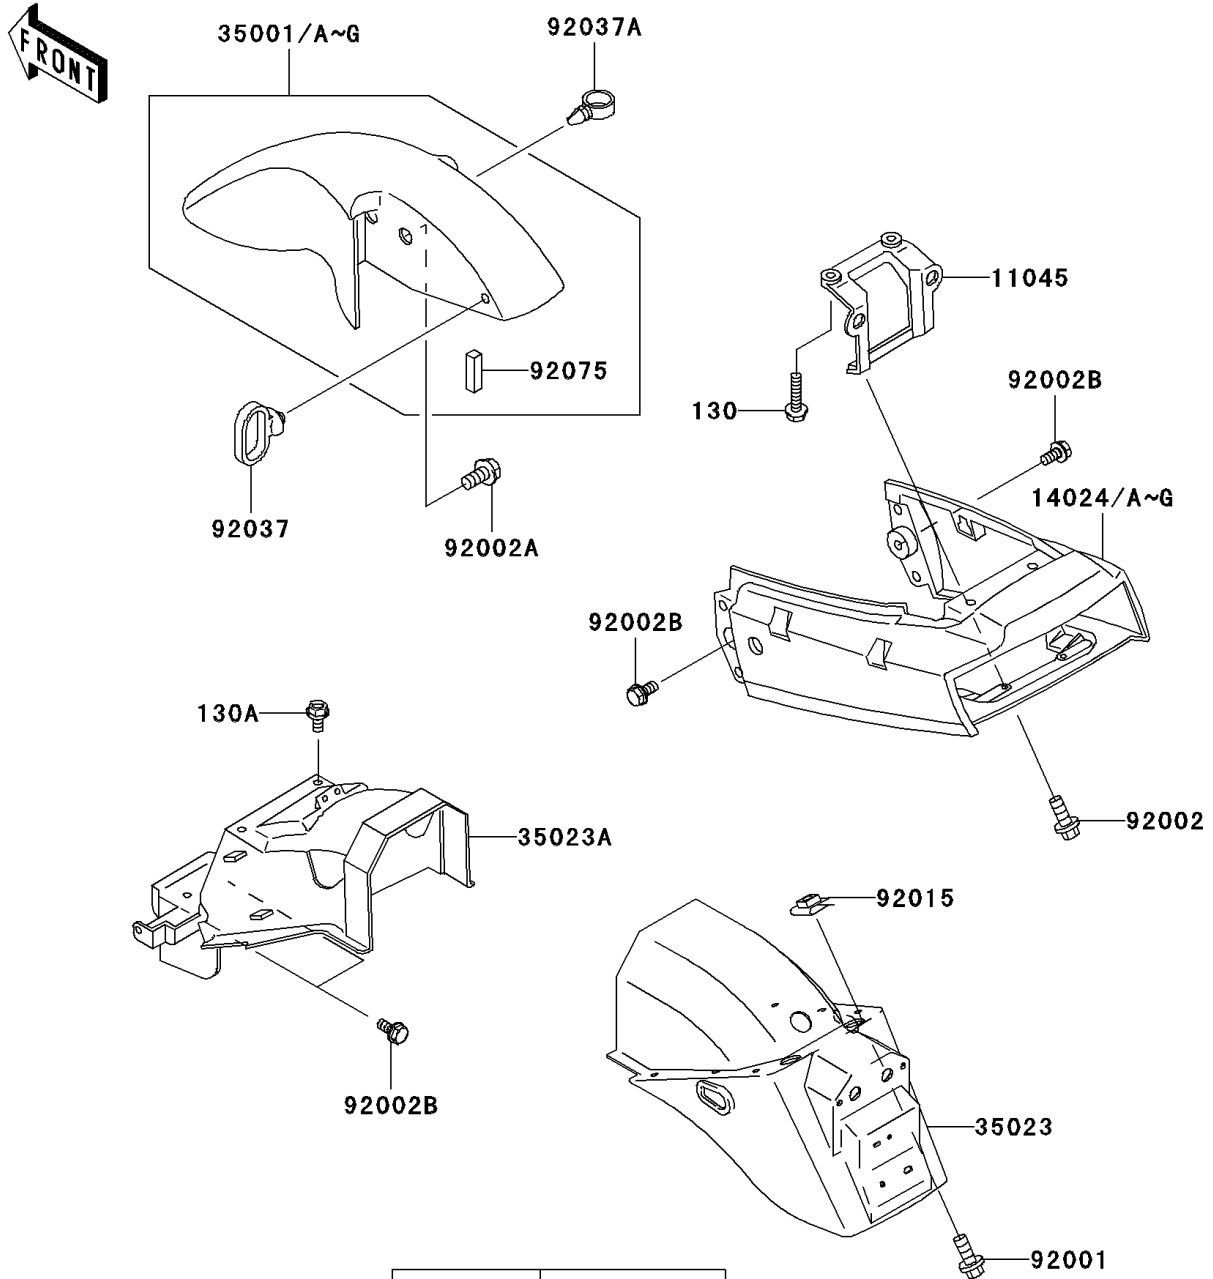

2005 Ninja® 250R PARTS DIAGRAM

Fenders

F2170

WOD

(14024)	Red
(14024A)	Blue
(14024B)	Ebony
(14024C)	Blue
(14024D)	Silver
(14024E)	Yellow
(14024F)	Yellow
(14024G)	Green

2005 Ninja® 250R PARTS LIST

Fenders

ITEM NAME	PART NUMBER	QUANTITY
BOLT-FLANGED (Ref # 130)	130D0625	2
BOLT-FLANGED,6X16 (Ref # 130A)	130G0616	2
BRACKET,TAIL LAMP (Ref # 11045)	11045-1639	1
COVER,TAIL,EBONY (Ref # 14024B)	14024-1444-IG	1
COVER,TAIL,M.N.BLUE (Ref # 14024C)	14024-1444-KQ	1
COVER,TAIL,G.SILVER (Ref # 14024D)	14024-1444-X1	1
FENDER-ASSY-FRONT,EBONY (Ref # 35001B)	35001-1130-IG	1
FENDER-ASSY-FRONT,M.N.BLUE (Ref # 35001C)	35001-1130-KQ	1
FENDER-ASSY-FRONT,G.SILVER (Ref # 35001D)	35001-1130-X1	1
FENDER-REAR,RR,BLACK (Ref # 35023)	35023-1220-6Z	1
FENDER-REAR,FR (Ref # 35023A)	35023-1224	1
BOLT,6X20 (Ref # 92001)	92001-1773	4
BOLT,6X25 (Ref # 92002)	92002-1135	2
BOLT,FLANGED,8X16 (Ref # 92002A)	92002-1200	4
BOLT,6X14 (Ref # 92002B)	92002-1351	4
NUT,CLAMP,6MM (Ref # 92015)	92015-1678	4
CLAMP,CABLE (Ref # 92037)	92037-1459	1
CLAMP,HOSE (Ref # 92037A)	92037-1827	1
DAMPER (Ref # 92075)	92075-1867	2