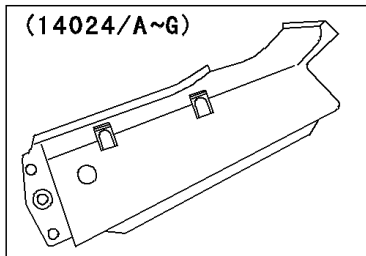

2005 Ninja® 250R PARTS DIAGRAM

Fenders

F2170

WOD

(14024)	Red
(14024A)	Blue
(14024B)	Ebony
(14024C)	Blue
(14024D)	Silver
(14024E)	Yellow
(14024F)	Yellow
(14024G)	Green

2005 Ninja® 250R PARTS LIST

Fenders

ITEM NAME	PART NUMBER	QUANTITY
BOLT-FLANGED (Ref # 130)	130D0625	2
BOLT-FLANGED,6X16 (Ref # 130A)	130G0616	2
BRACKET,TAIL LAMP (Ref # 11045)	11045-1639	1
COVER,TAIL,EBONY (Ref # 14024B)	14024-1444-IG	1
COVER,TAIL,M.N.BLUE (Ref # 14024C)	14024-1444-KQ	1
COVER,TAIL,G.SILVER (Ref # 14024D)	14024-1444-X1	1
FENDER-ASSY-FRONT,EBONY (Ref # 35001B)	35001-1130-IG	1
FENDER-ASSY-FRONT,M.N.BLUE (Ref # 35001C)	35001-1130-KQ	1
FENDER-ASSY-FRONT,G.SILVER (Ref # 35001D)	35001-1130-X1	1
FENDER-REAR,RR,BLACK (Ref # 35023)	35023-1220-6Z	1
FENDER-REAR,FR (Ref # 35023A)	35023-1224	1
BOLT,6X20 (Ref # 92001)	92001-1773	4
BOLT,6X25 (Ref # 92002)	92002-1135	2
BOLT,FLANGED,8X16 (Ref # 92002A)	92002-1200	4
BOLT,6X14 (Ref # 92002B)	92002-1351	4
NUT,CLAMP,6MM (Ref # 92015)	92015-1678	4
CLAMP,CABLE (Ref # 92037)	92037-1459	1
CLAMP,HOSE (Ref # 92037A)	92037-1827	1
DAMPER (Ref # 92075)	92075-1867	2