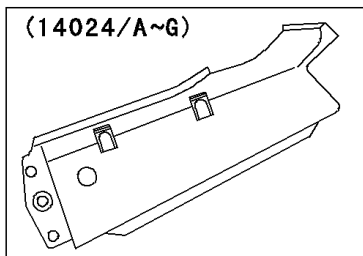

2005 Ninja® 250R PARTS DIAGRAM

Fenders

F2170

WOD

(14024)	Red
(14024A)	Blue
(14024B)	Ebony
(14024C)	Blue
(14024D)	Silver
(14024E)	Yellow
(14024F)	Yellow
(14024G)	Green

2005 Ninja® 250R PARTS LIST

Fenders

ITEM NAME	PART NUMBER	QUANTITY
BOLT-FLANGED (Ref # 130)	130D0625	1
BOLT-FLANGED,6X16 (Ref # 130A)	130G0616	1
BRACKET,TAIL LAMP (Ref # 11045)	11045-1639	1
COVER,TAIL,EBONY (Ref # 14024B)	14024-1444-IG	1
COVER,TAIL,M.N.BLUE (Ref # 14024C)	14024-1444-KQ	1
COVER,TAIL,G.SILVER (Ref # 14024D)	14024-1444-X1	1
FENDER-ASSY-FRONT,EBONY (Ref # 35001B)	35001-1130-IG	1
FENDER-ASSY-FRONT,M.N.BLUE (Ref # 35001C)	35001-1130-KQ	1
FENDER-ASSY-FRONT,G.SILVER (Ref # 35001D)	35001-1130-X1	1
FENDER-REAR,RR,BLACK (Ref # 35023)	35023-1220-6Z	1
FENDER-REAR,FR (Ref # 35023A)	35023-1224	1
BOLT,6X20 (Ref # 92001)	92001-1773	1
BOLT,6X25 (Ref # 92002)	92002-1135	1
BOLT,FLANGED,8X16 (Ref # 92002A)	92002-1200	1
BOLT,6X14 (Ref # 92002B)	92002-1351	1
NUT,CLAMP,6MM (Ref # 92015)	92015-1678	1
CLAMP,CABLE (Ref # 92037)	92037-1459	1
CLAMP,HOSE (Ref # 92037A)	92037-1827	1
DAMPER (Ref # 92075)	92075-1867	1