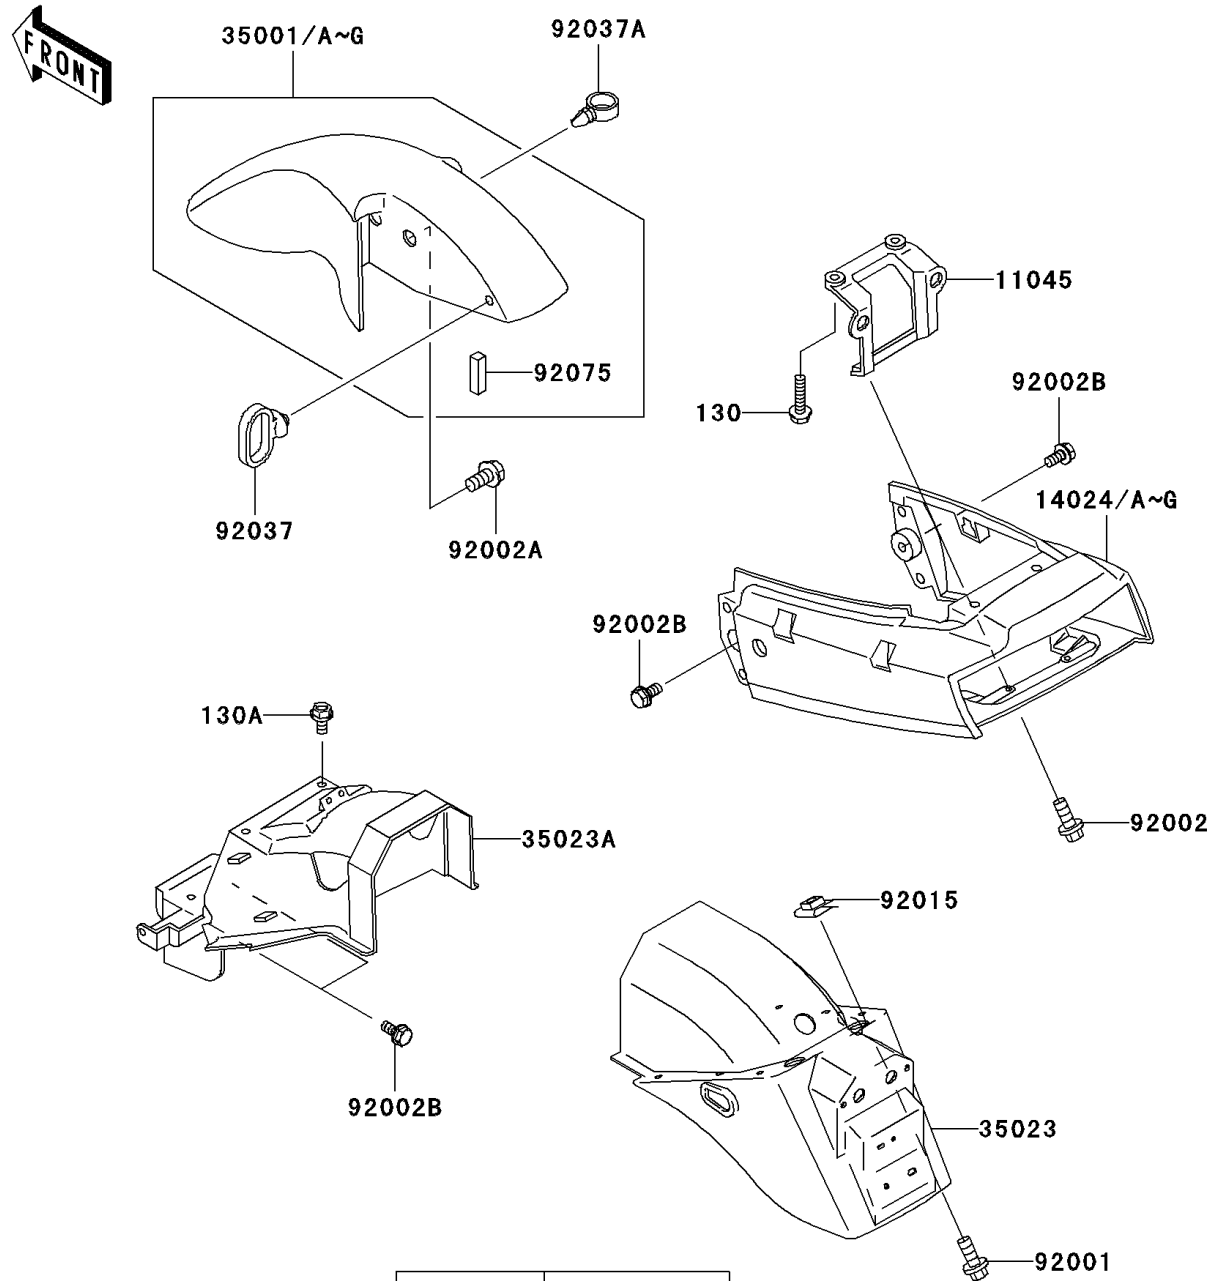

2004 Ninja® 250R PARTS DIAGRAM

Fenders

F2170

W0D

(14024)	Red
(14024A)	Blue
(14024B)	Ebony
(14024C)	Blue
(14024D)	Silver
(14024E)	Yellow
(14024F)	Yellow
(14024G)	Green

2004 Ninja® 250R PARTS LIST

Fenders

ITEM NAME	PART NUMBER	QUANTITY
BOLT-FLANGED (Ref # 130)	130D0625	1
BOLT-FLANGED,6X16 (Ref # 130A)	130G0616	1
BRACKET,TAIL LAMP (Ref # 11045)	11045-1639	1
COVER,TAIL,M.N.BLUE (Ref # 14024C)	14024-1444-KQ	1
COVER,TAIL,G.SILVER (Ref # 14024D)	14024-1444-X1	1
COVER,TAIL,P.C.YELLOW (Ref # 14024F)	14024-1444-616	1
FENDER-ASSY-FRONT,M.N.BLUE (Ref # 35001C)	35001-1130-KQ	1
FENDER-ASSY-FRONT,G.SILVER (Ref # 35001D)	35001-1130-X1	1
FENDER-ASSY-FRONT,P.C.YELLOW (Ref # 35001F)	35001-1130-616	1
FENDER-REAR,RR,BLACK (Ref # 35023)	35023-1220-6Z	1
FENDER-REAR,FR (Ref # 35023A)	35023-1224	1
BOLT,6X20 (Ref # 92001)	92001-1773	1
BOLT,6X25 (Ref # 92002)	92002-1135	1
BOLT,FLANGED,8X16 (Ref # 92002A)	92002-1200	1
BOLT,6X14 (Ref # 92002B)	92002-1351	1
NUT,CLAMP,6MM (Ref # 92015)	92015-1678	1
CLAMP,CABLE (Ref # 92037)	92037-1459	1
CLAMP,HOSE (Ref # 92037A)	92037-1827	1
DAMPER (Ref # 92075)	92075-1867	1