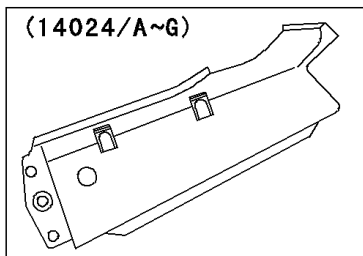

2004 Ninja® 250R PARTS DIAGRAM

Fenders

F2170

W0D

(14024)	Red
(14024A)	Blue
(14024B)	Ebony
(14024C)	Blue
(14024D)	Silver
(14024E)	Yellow
(14024F)	Yellow
(14024G)	Green

2004 Ninja® 250R PARTS LIST

Fenders

ITEM NAME	PART NUMBER	QUANTITY
BOLT-FLANGED (Ref # 130)	130D0625	1
BOLT-FLANGED,6X16 (Ref # 130A)	130G0616	1
BRACKET,TAIL LAMP (Ref # 11045)	11045-1639	1
COVER,TAIL,M.N.BLUE (Ref # 14024C)	14024-1444-KQ	1
COVER,TAIL,G.SILVER (Ref # 14024D)	14024-1444-X1	1
COVER,TAIL,P.C.YELLOW (Ref # 14024F)	14024-1444-616	1
FENDER-ASSY-FRONT,M.N.BLUE (Ref # 35001C)	35001-1130-KQ	1
FENDER-ASSY-FRONT,G.SILVER (Ref # 35001D)	35001-1130-X1	1
FENDER-ASSY-FRONT,P.C.YELLOW (Ref # 35001F)	35001-1130-616	1
FENDER-REAR,RR,BLACK (Ref # 35023)	35023-1220-6Z	1
FENDER-REAR,FR (Ref # 35023A)	35023-1224	1
BOLT,6X20 (Ref # 92001)	92001-1773	1
BOLT,6X25 (Ref # 92002)	92002-1135	1
BOLT,FLANGED,8X16 (Ref # 92002A)	92002-1200	1
BOLT,6X14 (Ref # 92002B)	92002-1351	1
NUT,CLAMP,6MM (Ref # 92015)	92015-1678	1
CLAMP,CABLE (Ref # 92037)	92037-1459	1
CLAMP,HOSE (Ref # 92037A)	92037-1827	1
DAMPER (Ref # 92075)	92075-1867	1