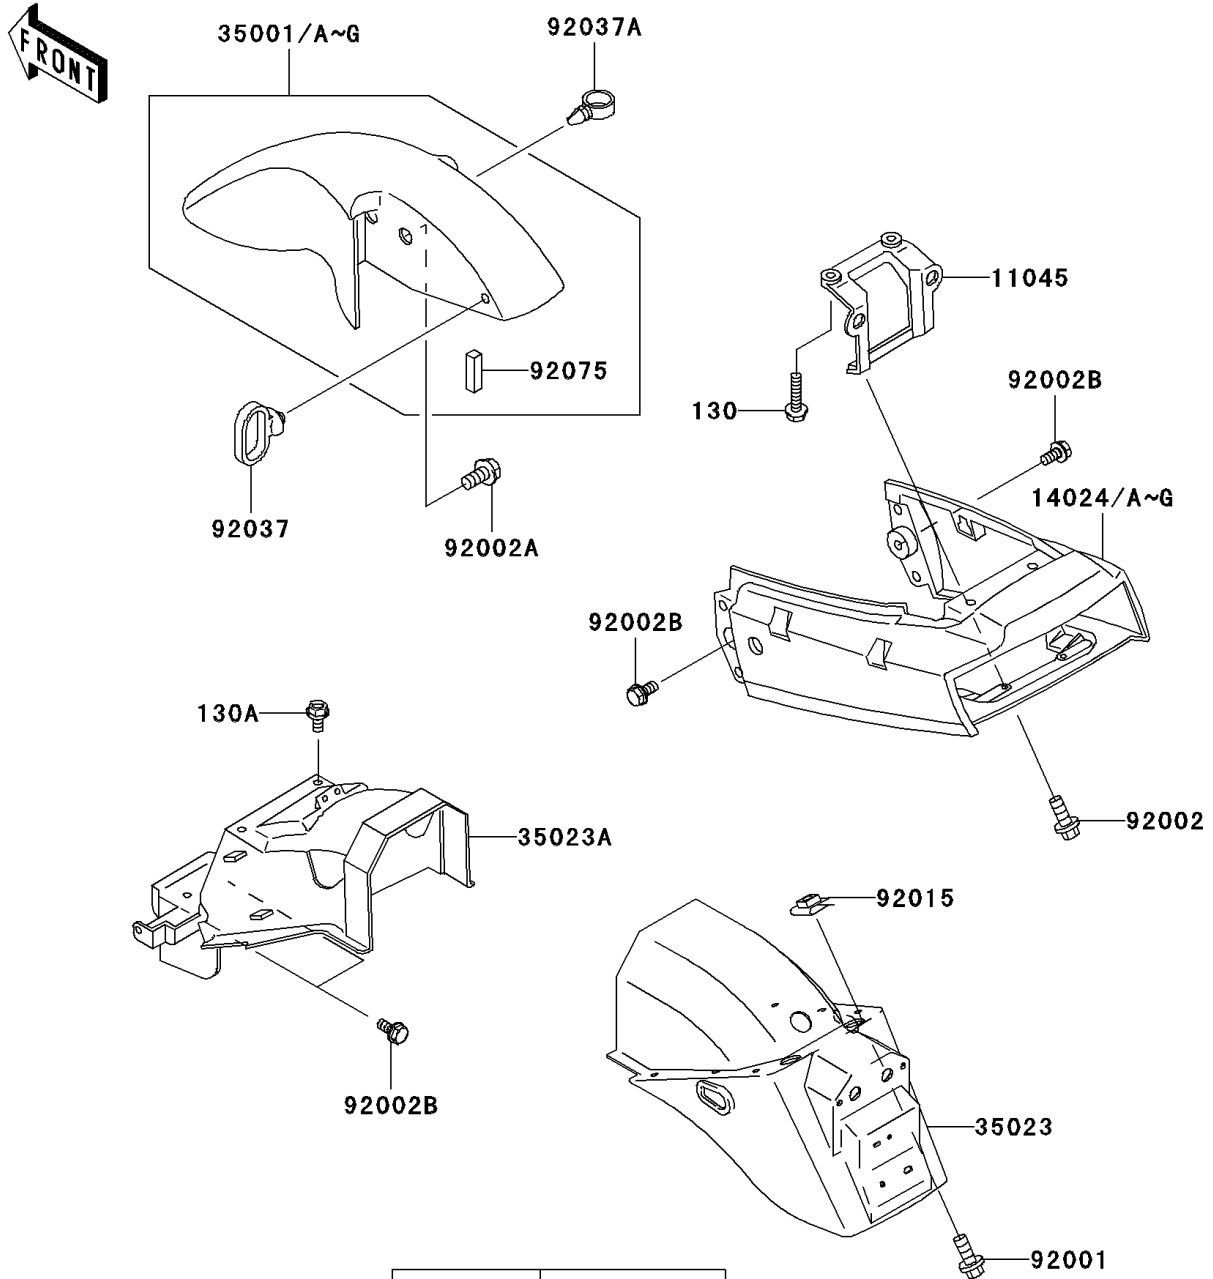

# 2001 Ninja® 250R PARTS DIAGRAM

Fenders

F2170

WOD

(14024)	Red
(14024A)	Blue
(14024B)	Ebony
(14024C)	Blue
(14024D)	Silver
(14024E)	Yellow
(14024F)	Yellow
(14024G)	Green

## 2001 Ninja® 250R PARTS LIST

### Fenders

ITEM NAME	PART NUMBER	QUANTITY
BOLT-FLANGED (Ref # 130)	130D0625	2
BOLT-FLANGED,6X16 (Ref # 130A)	130G0616	2
BRACKET,TAIL LAMP (Ref # 11045)	11045-1639	1
COVER,TAIL,F.RED (Ref # 14024)	14024-1444-B1	1
COVER,TAIL,L.GREEN (Ref # 14024G)	14024-1444-7F	1
FENDER-ASSY-FRONT,F.RED (Ref # 35001)	35001-1130-B1	1
FENDER-ASSY-FRONT,L.GREEN (Ref # 35001G)	35001-1130-7F	1
FENDER-REAR,RR,BLACK (Ref # 35023)	35023-1220-6Z	1
FENDER-REAR,FR (Ref # 35023A)	35023-1224	1
BOLT,6X20 (Ref # 92001)	92001-1773	4
BOLT,6X25 (Ref # 92002)	92002-1135	2
BOLT,FLANGED,8X16 (Ref # 92002A)	92002-1200	4
BOLT,6X14 (Ref # 92002B)	92002-1351	4
NUT,CLAMP,6MM (Ref # 92015)	92015-1678	4
CLAMP,CABLE (Ref # 92037)	92037-1459	1
CLAMP,HOSE (Ref # 92037A)	92037-1827	1
DAMPER (Ref # 92075)	92075-1867	2