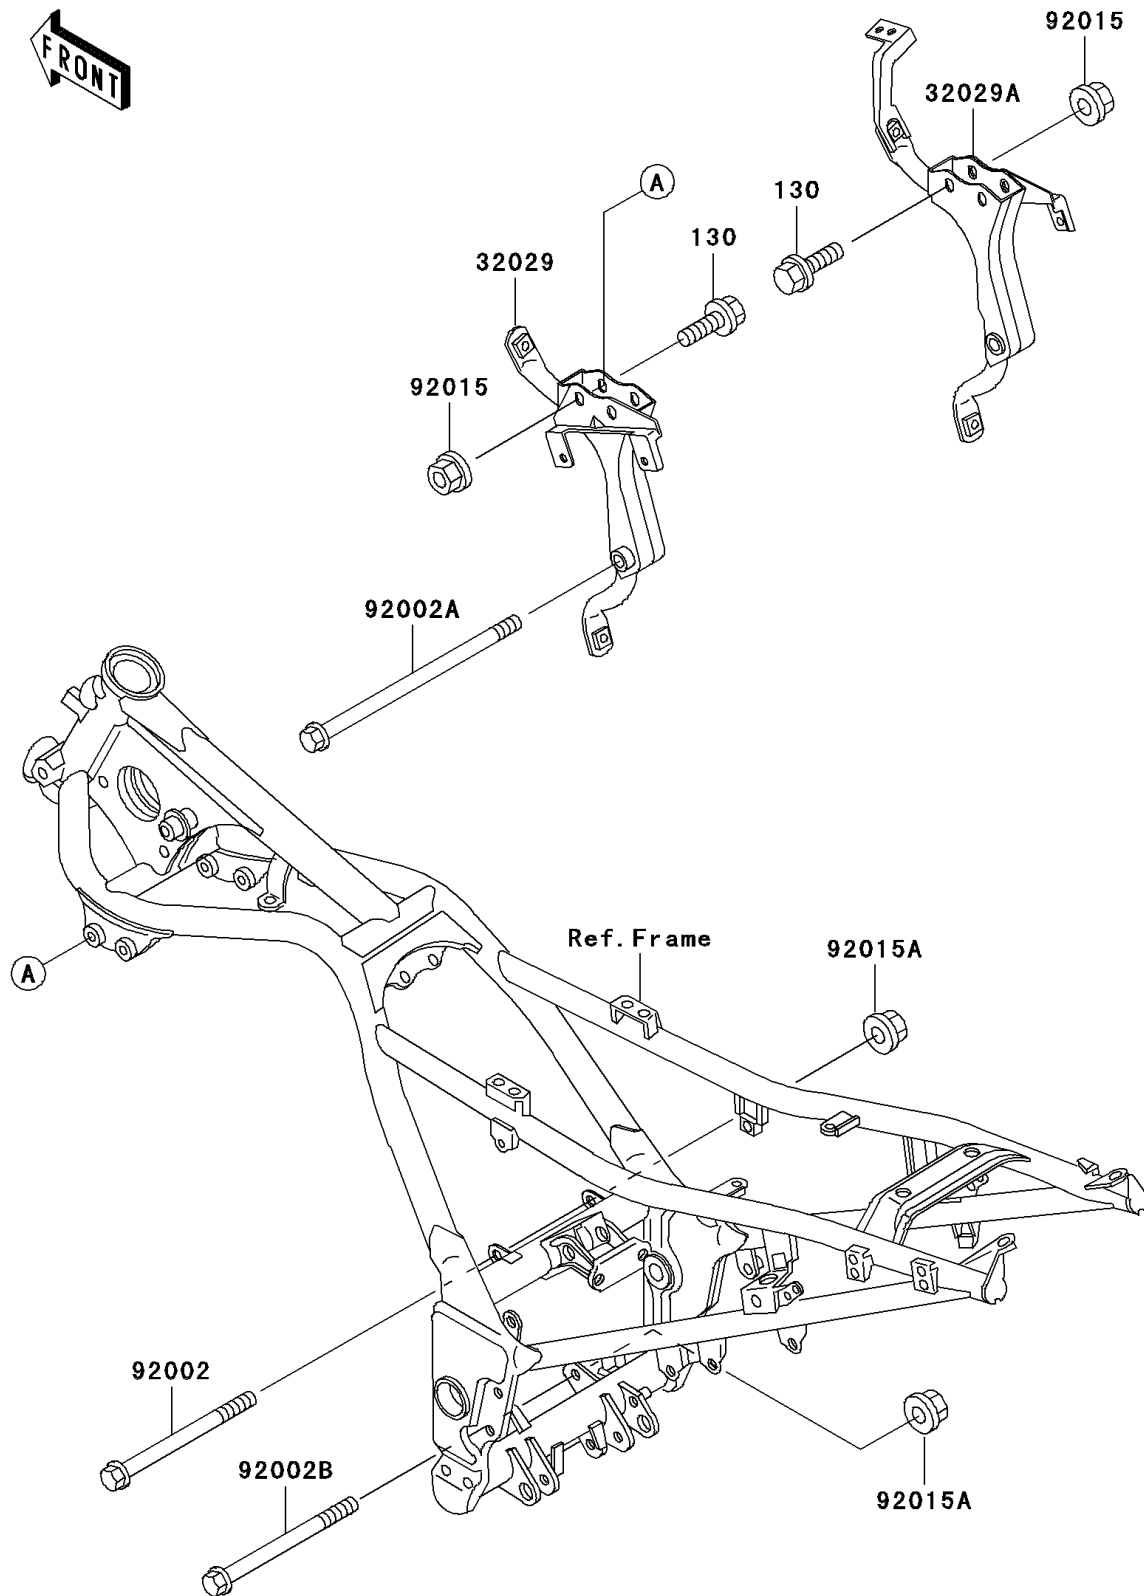

## 2005 Ninja® 250R PARTS DIAGRAM

Engine Mount

F2122

## 2005 Ninja® 250R PARTS LIST

Engine Mount

| ITEM NAME                             | PART NUMBER | QUANTITY |
|---------------------------------------|-------------|----------|
| BOLT-FLANGED,8X40 (Ref # 130)         | 130G0840    | 1        |
| BRACKET-ENGINE,HEAD,LH (Ref # 32029)  | 32029-1542  | 1        |
| BRACKET-ENGINE,HEAD,RH (Ref # 32029A) | 32029-1543  | 1        |
| BOLT,FLANGED,10X130 (Ref # 92002)     | 92002-1087  | 1        |
| BOLT,FLANGED,10X170 (Ref # 92002A)    | 92002-1470  | 1        |
| BOLT,FLANGED,10X138 (Ref # 92002B)    | 92002-1795  | 1        |
| NUT,8MM (Ref # 92015)                 | 92015-1143  | 1        |
| NUT,FLANGED,10MM (Ref # 92015A)       | 92015-1180  | 1        |