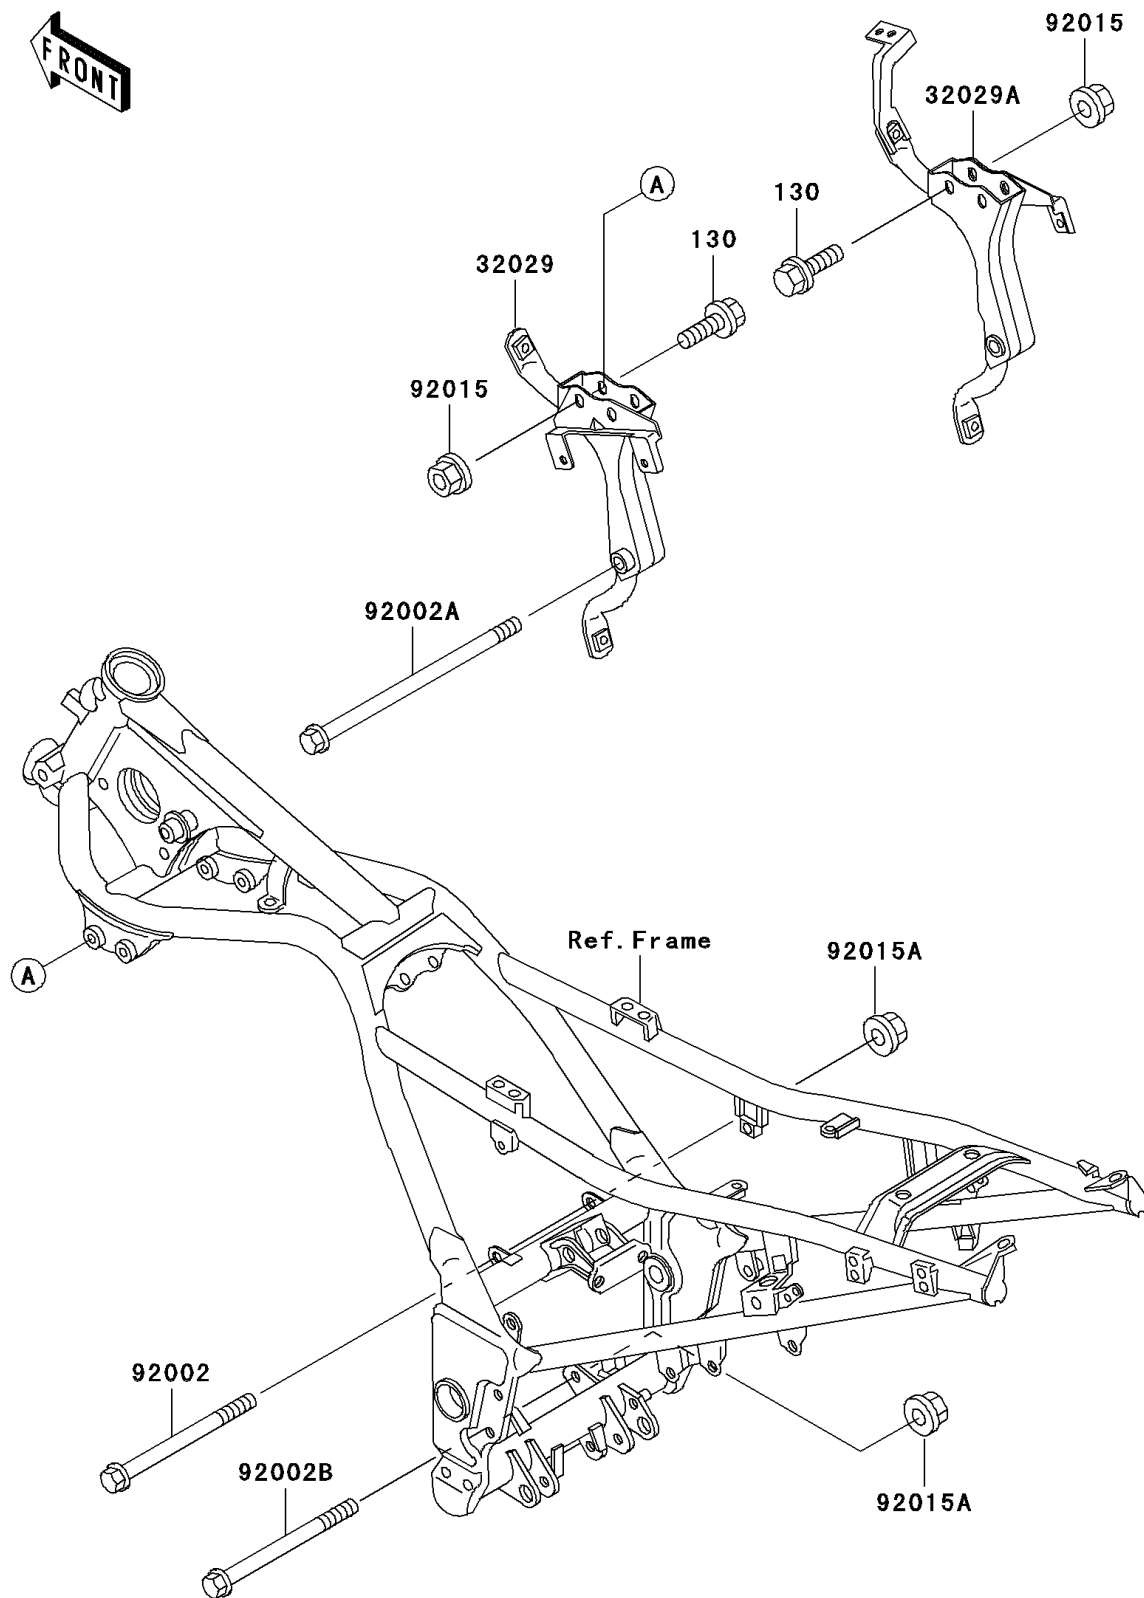

2003 Ninja® 250R PARTS DIAGRAM

Engine Mount

F2122

2003 Ninja® 250R PARTS LIST

Engine Mount

ITEM NAME	PART NUMBER	QUANTITY
BOLT-FLANGED,8X40 (Ref # 130)	130G0840	1
BRACKET-ENGINE,HEAD,LH (Ref # 32029)	32029-1542	1
BRACKET-ENGINE,HEAD,RH (Ref # 32029A)	32029-1543	1
BOLT,FLANGED,10X130 (Ref # 92002)	92002-1087	1
BOLT,FLANGED,10X170 (Ref # 92002A)	92002-1470	1
BOLT,FLANGED,10X138 (Ref # 92002B)	92002-1795	1
NUT,8MM (Ref # 92015)	92015-1143	1
NUT,FLANGED,10MM (Ref # 92015A)	92015-1180	1